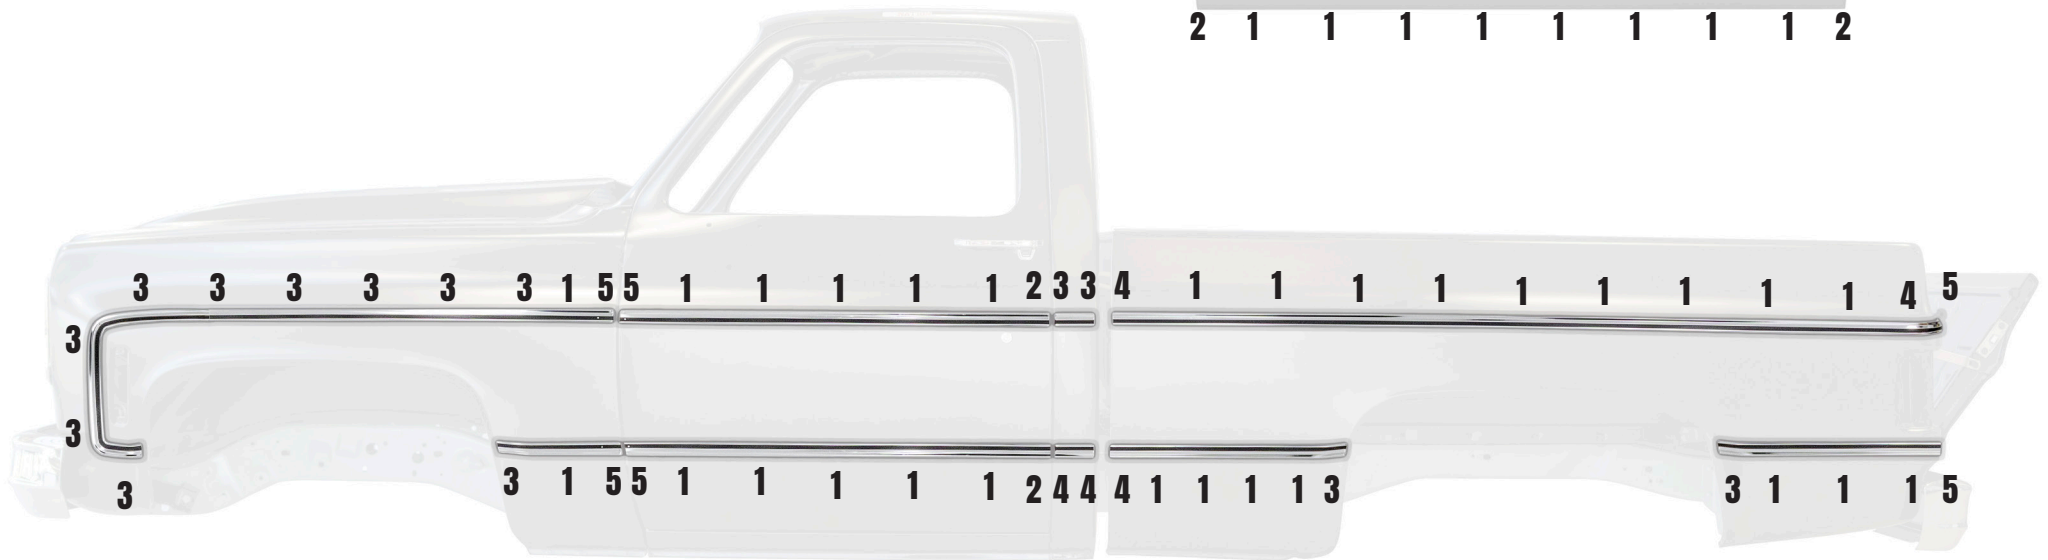

HARDWARE INSTALLATION DIAGRAM

Complete Premium Body Molding Set - Polished
73-80 Chevy GMC CK Squarebody Truck - Short Bed Fleetside
Part# 299-4073-6S