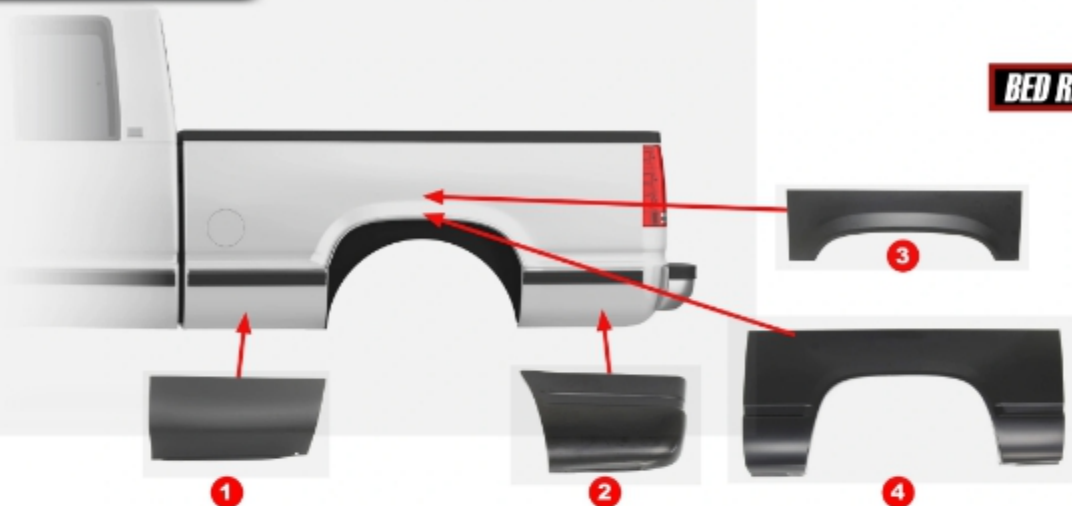

BED REPAIR

#	YEAR	MAKE	DESCRIPTION	MODEL	PART #
1	88-98	Chevy GMC	Front Lower Bed Panel Patch - LH	Shortbed Fleetside	725-4088-6L
	88-98	Chevy GMC	Front Lower Bed Panel Patch - RH	Shortbed Fleetside	725-4088-6R
	88-98	Chevy GMC	Front Lower Bed Panel Patch - LH	Longbed Fleetside	725-4088-8L
2	88-98	Chevy GMC	Front Lower Bed Panel Patch - RH	Longbed Fleetside	725-4088-8R
	88-98	Chevy GMC	Rear Lower Bed Panel Patch - LH	Shortbed Fleetside	755-4088-6L
	88-98	Chevy GMC	Rear Lower Bed Panel Patch - RH	Shortbed Fleetside	755-4088-6R
3	88-98	Chevy GMC	Rear Lower Bed Panel Patch - LH	Longbed Fleetside	755-4088-8L
	88-98	Chevy GMC	Rear Lower Bed Panel Patch - RH	Longbed Fleetside	755-4088-8R
	88-98	Chevy GMC	Upper Wheel Arch Patch - 39.5x12 - LH	Fleetside	730-4088-1L
4	88-98	Chevy GMC	Upper Wheel Arch Patch - 39.5x12 - RH	Fleetside	730-4088-1R
	88-98	Chevy GMC	Wheel Opening Repair Panel - 61x28 - LH	Fleetside	730-4088-L
5	88-98	Chevy GMC	Wheel Opening Repair Panel - 61x28 - RH	Fleetside	730-4088-R
	88-98	Chevy GMC	Bed to Frame Mounting Hardware Kit - 10pcs	Stepside	727-4088-2S
	88-98	Chevy GMC	Bed to Frame Mounting Hardware Kit - 12pcs	Fleetside	727-4088-1S