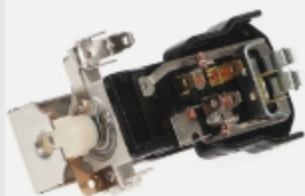

INTERIOR

1

2

3

4

5

6

7

8

9

10

11

12

13

14

15

16

17

18

#	YEAR	MAKE	DESCRIPTION	MODEL	PART #
1	55-59	Chevy GMC	Starter Switch - On Floor - with Side Stud	TRX, SUV	X387-4055-1
2	55-59	Chevy GMC	Headlamp Switch - 12V w/ Fused Circuit	TRX, SUV	X460-4055-11
3	55-59	Chevy	Headlamp Switch Retaining Ferrule	TRX, SUV	X460-4055-14
4	55-57	GMC	Headlamp Switch Retaining Ferrule w/ Custom Interior	TRX, SUV	X460-4055-14
4	55-59	Chevy	Headlamp Switch Rod & Knob - Chrome	TRX, SUV	X460-4055-13
4	55-57	GMC	Headlamp Switch Rod & Knob - Chrome w/ Custom Interior	TRX, SUV	X460-4055-13
5	55-59	Chevy GMC	Complete Lock Set - Ignition, Glovebox, 2 Door, Original Style Keys	TRX, SUV	X996-4055-S
5	55-59	Chevy GMC	Ignition Door Lock Cylinder Set - w/Retainers, Gaskets, Original Style Keys	TRX, SUV	X462-4055-3S
6	55-56	Chevy GMC	Ignition Switch (except L6 with Manual Transmission)	TRX, SUV	X462-4055-1
7	55-59	Chevy	Ignition Switch Nut	TRX, SUV	X462-4055-2
8	55-59	Chevy	Ignition Bezel Nut Removal Tool	TRX, SUV	TOOL-28
9	55-59	Chevy	Ignition Switch Dial	TRX, SUV	X462-4055-3
10	55-59	Chevy GMC	Lighter Assembly	TRX, SUV	453-4055
11	55-59	Chevy GMC	Wiper Switch Knob - Chrome - Original Hex Hole Style	TRX, SUV	X460-4055-24
12	55-59	Chevy GMC	Choke Cable with Knob - 46" Long - Chrome Knob	TRX, SUV	X460-4055-72
13	55-59	Chevy GMC	Throttle Cable with Knob - 46 3/4" Long - Chrome Knob	TRX, SUV	X460-4055-82
14	55-59	Chevy GMC	Parking Brake Lever Assembly	TRX	476-4055-1
15	55-57	Chevy GMC	Accelerator Pedal	TRX, SUV	X409-4053
16	58-59	Chevy GMC	Accelerator Pedal	TRX, SUV	X409-4058
17	55-57	Chevy GMC	Accelerator Pedal Rod and Pin Set	TRX, SUV	X409-4047-1S
18	55-59	Chevy GMC	Brake / Clutch Pedal Pad - Sold Each	TRX, SUV	X476-4055
19	55-59	Chevy GMC	Brake / Clutch Pedal Seals	TRX, SUV	X476-4055-1P