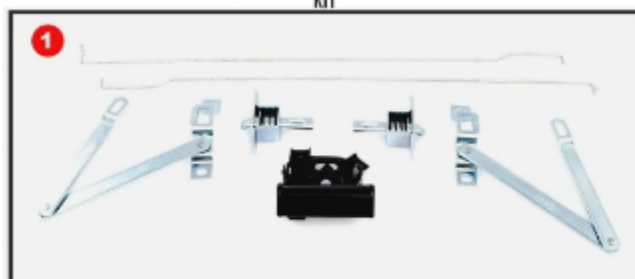

TAILGATE COMPONENTS

KIT

#	YEAR	MAKE	DESCRIPTION	MODEL	PART #
1	67-72	Chevy/GMC	Tailgate Component Kit - Trunnions Not Included	TRK/SUV	X927-4067-S
2	67-72	Chevy/GMC	Tailgate Handle - Paintable	TRK/SUV	927-4067-3
3	67-72	Chevy/GMC	Tailgate Handle - Chrome	TRK/SUV	927-4067-3C
4	67-72	Chevy/GMC	Tailgate Link Assemblies - Pair	TRK/SUV	X927-4067-4P
5	67-72	Chevy/GMC	Tailgate Links Hardware	TRK/SUV	X927-4067-8S
6	67-72	Chevy/GMC	Tailgate Latches - Pair	TRK/SUV	927-4067-1P
7	67-72	Chevy/GMC	Tailgate Latches Hardware	TRK/SUV	X927-4067-7S
8	67-72	Chevy/GMC	Tailgate Reds - 2pcs	TRK/SUV	927-4067-2P
9	67-72	Chevy/GMC	Tailgate Trunnions - Pair	TRK/SUV	927-4067-5P
10	67-72	Chevy/GMC	Upper Tailgate Bumpers - Pair	TRK	X926-4067-P

833.404.4443

WWW.AUTOMETALDIRECT.COM

123