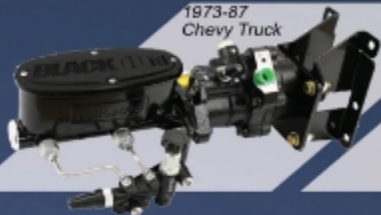

BLACK III POWER BRAKES

1973-87 Chevy Truck