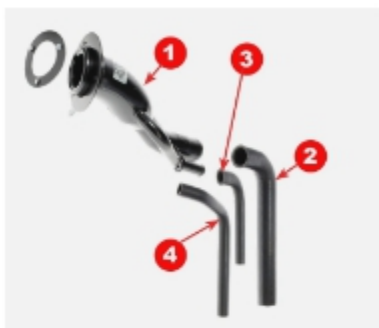

 VISIT US ONLINE FOR THE MOST
 UP-TO-DATE PRICING AND SELECTION

TRUCK GAS TANK

#	YEAR	MAKE	DESCRIPTION	MODEL	PART #
1	73-78	Chevy/GMC	Fuel Filter Pipe	Fleetside	891-4073-6
2	73-74	Chevy/GMC	Fuel Filler Hose	Fleetside	891-4073
	75-78	Chevy/GMC	Fuel Filler Hose	Fleetside	891-4075
	79-81	Chevy/GMC	Fuel Filler Hose - see website notes	Fleetside	891-4079-R
	82-87	Chevy/GMC	Fuel Filler Hose - see website notes	Fleetside	891-4082-R
3	73-78	Chevy/GMC	Fuel Vent Hose - LH	Fleetside	891-4073-V
	73-74	Chevy/GMC	Fuel Vent Hose - RH	Fleetside	891-4073-V
4	75-78	Chevy/GMC	Fuel Vent Hose - RH	Fleetside	891-4075-VR
	79-87	Chevy/GMC	Fuel Vent Hose - LH	Fleetside	891-4079-VL
	79-87	Chevy/GMC	Fuel Vent Hose - RH	Fleetside	891-4079-VR
5	79-83	Chevy/GMC	Fuel Filter Pipe	Fleetside	891-4079-6
6	84-87	Chevy/GMC	Fuel Filler Pipe - Gas	Fleetside	891-4084-6
	84-91	Chevy/GMC	Fuel Filler Pipe - Diesel	Fleetside	891-4084-6D
7	81-87	Chevy/GMC	Fuel Vent Hose - Upper - Dual 16gal or 20gal	Fleetside	891-4081-V1
8	81-87	Chevy/GMC	Fuel Vent Hose - Lower - Dual 16gal or 20gal	Fleetside	891-4081-V2
9	82-87	Chevy/GMC	Fuel Filler Hose - Lower - see website notes	Fleetside	891-4082
10	84-87	Chevy/GMC	Fuel Filler Pipe Housing - LH	Fleetside	891-4084-2L
	84-87	Chevy/GMC	Fuel Filler Pipe Housing - RH	Fleetside	891-4084-2R
11	79-91	Chevy/GMC	Fuel Tank Filler Door Screw Kit - 2pcs	TRK/SUV	X724-4079-1S