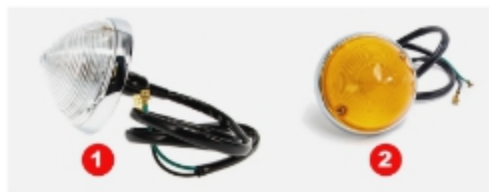

PARK LIGHTS

#	YEAR	MAKE	DESCRIPTION	MODEL	PART #
1	55-57	Chevy	Park Lamp Assembly - Clear - LH or RH	TRK	X135-4055
2	55-57	Chevy	Park Lamp Assembly - Amber - LH or RH	TRK, SUV	X135-4055-1
3	58-59	Chevy	Park Lamp Assembly - Clear - LH or RH	TRK, SUV	X137-4058
4	58-59	Chevy	Park Lamp Assembly - Amber - LH or RH	TRK, SUV	X137-4058-A
5	58-59	GMC	Park Lamp Assembly - Clear - LH or RH	TRK, SUV	X135-4055
6	55-59	Chevy GMC	Park Lamp Lens - Amber - Amber LED	TRK, SUV	X135-4055-DA
7	55-59	Chevy GMC	Park Lamp Lens - Clear - Amber LED	TRK, SUV	X135-4055-D
8	55-59	Chevy GMC	Park Lamp Lens - Clear - LH or RH	TRK	X135-4055-2
9	55-57	Chevy	Park Lamp Lens - Amber - LH or RH	TRK, SUV	X135-4055-3
10	55-57	GMC	Park Lamp Lens Gaskets - Pair	TRK, SUV	X134-4055-P
11	55-57	GMC	Park Lamp Lens - Clear - LH	TRK, SUV	X135-4955-L
12	55-57	GMC	Park Lamp Lens - Clear - RH	TRK, SUV	X135-4955-R
13	58-59	Chevy	Park Lamp Lens - Clear - LH or RH	TRK, SUV	X135-4058
14	58-59	GMC	Park Lamp Lens Gasket - LH or RH	TRK, SUV	X134-4955
15	58-59	Chevy	Park Lamp Lens Gaskets - Pair	TRK, SUV	X134-4058-P
	58-59	GMC	Park Lamp Lens Gaskets - Pair	TRK, SUV	X134-4958-P
	58-59	Chevy	Park Lamp Bezels - Chrome - LH or RH	TRK, SUV	X136-4058