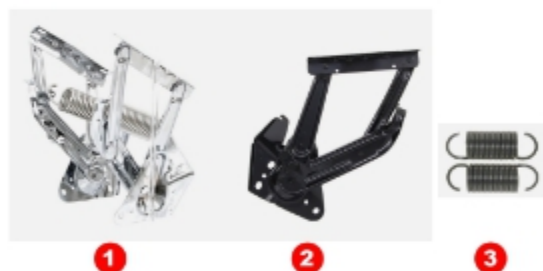

HOOD HINGES

#	YEAR	MAKE	DESCRIPTION	MODEL	PART #
1	67-72	Chevy/GMC	Chrome - w/ SS Spring	TRX/SUV	310-4067-C
2	67-72	Chevy/GMC	w/o Spring - LH	TRX/SUV	310-4067-1L
3	67-72	Chevy/GMC	w/o Spring - RH	TRX/SUV	310-4067-1R
	67-72	Chevy/GMC	Springs - Pair	TRX/SUV	311-4067-P
	67-72	Chevy/GMC	Springs - Stainless - Pair	TRX/SUV	X311-4067-SSP