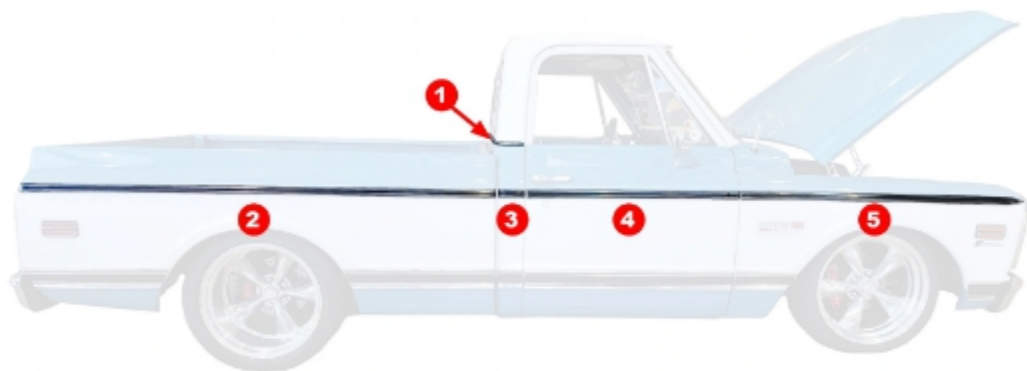

68-72 UPPER SIDE MOLDING

#	YEAR	MAKE	DESCRIPTION	MODEL	PART #
1	67-72	Chevy/GMC	Cab Back Molding Set - Paint Divider - 3 pcs	TRK	X456-4067-5
2	69-72	Chevy/GMC	Bed Molding - Upper - Black	SHORT BED	X731-4069-16
3	69-72	Chevy/GMC	Cab Corner Molding - Upper - Black - LH	TRK	X456-4069-1L
	69-72	Chevy/GMC	Cab Corner Molding - Upper - Black - RH	TRK	X456-4069-1R
4	69-72	Chevy/GMC	Door Molding - Upper - Black - LH	TRK	X575-4069-1L
	69-72	Chevy/GMC	Door Molding - Upper - Black - RH	TRK	X575-4069-1R
5	69-72	Chevy/GMC	Fender Molding - Upper - Black	TRK/SUV	X231-4069-1
	69-72	Chevy/GMC	Upper Side Molding Complete Kit w/ Hardware	SHORT BED	X299-4069-16S
	69-72	Chevy/GMC	Upper Side Molding Complete Kit w/ Hardware	LONG BED	X299-4069-18S