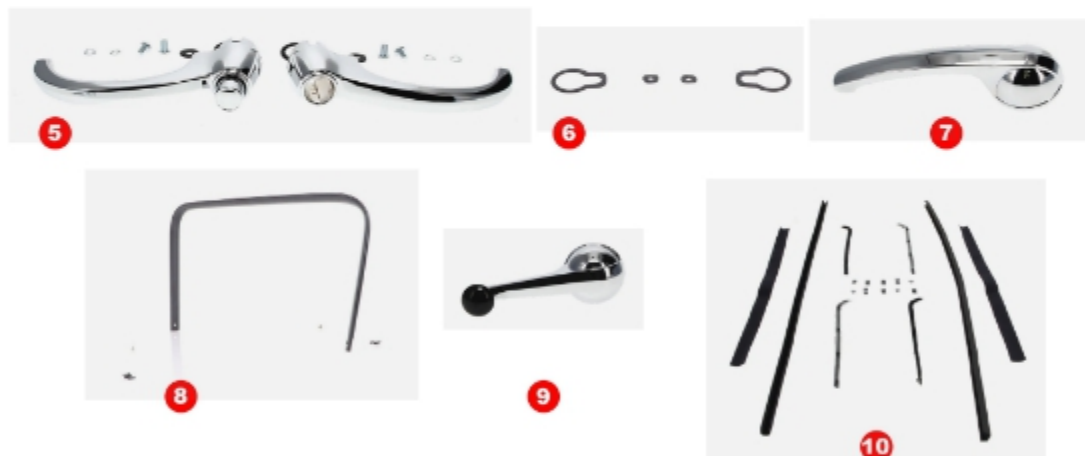

#	YEAR	MAKE	DESCRIPTION	MODEL	PART #
5	55-59	Chevy GMC	Outside Door Handle Set - Chrome - Pair	TRX, SUV	X530-4052-P
6	55-59	Chevy GMC	Outside Door Handle Gasket Kit	TRX, SUV	R-CT545
7	55-59	Chevy GMC	Interior Door Handle - LH or RH	TRX	X540-4047
8	55-59	Chevy GMC	Door Glass Inside Garnish Holding - Paintable - LH	TRX, SUV	X547-4055-4L
	55-59	Chevy GMC	Door Glass Inside Garnish Holding - Paintable - RH	TRX, SUV	X547-4055-4R
9	55-59	Chevy GMC	Window Crank Handle - Black Knob - LH or RH	TRX	X546-4047
10	55-59	Chevy GMC	Front Door Window Channel Seal Kit - 8pcs	TRX	552-4055-25