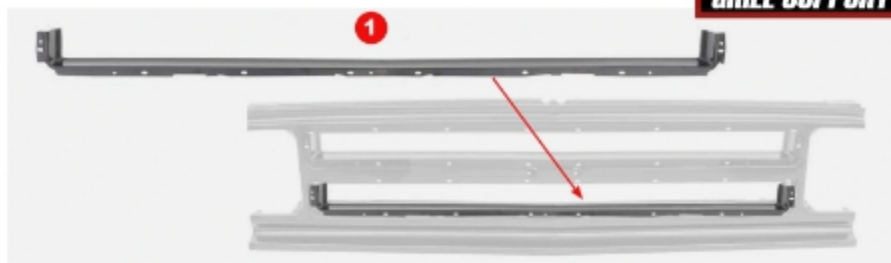

GRILLE SUPPORT & MOLDING