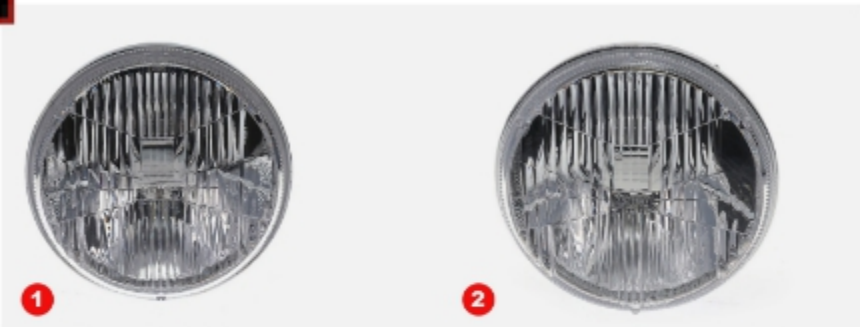

HEADLIGHT

#	YEAR	MAKE	DESCRIPTION	MODEL	PART #
1	60-63	Chevy	RetroBright LED Forward Facing Headlight Kit - 5700K 5 3/4 Round - HIGH-BEAM ONLY	TRK, SUB	X149-HR575-57H
	60-63	Chevy	RetroBright LED Forward Facing Headlight Kit - 5700K 5 3/4 Round - LOW-HIGH BEAM	TRK, SUB	X149-HR575R-57L
	60-63	Chevy	RetroBright LED Forward Facing Headlight Kit - 3000K 5 3/4 Round - HIGH-BEAM ONLY	TRK, SUB	X149-HR575R-30H
	60-63	Chevy	RetroBright LED Forward Facing Headlight Kit - 3000K 5 3/4 Round - LOW-HIGH BEAM	TRK, SUB	X149-HR575R-30L
2	64-66	Chevy GMC	RetroBright LED Forward Facing Headlight Kit - 5700K 7 Round - LOW-HIGH BEAM	TRK, SUB	X149-HR700R-57
	64-66	Chevy GMC	RetroBright LED Forward Facing Headlight Kit - 3000K 7 Round - LOW-HIGH BEAM	TRK, SUB	X149-HR700R-30