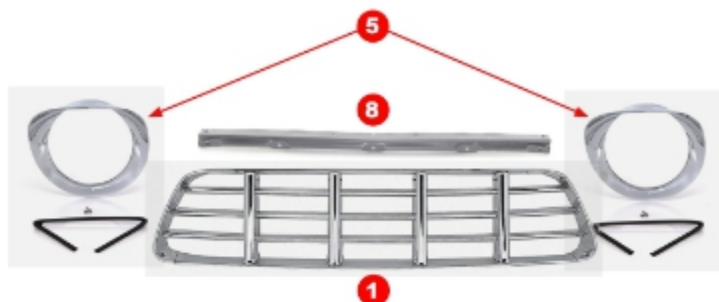

#	YEAR	MAKE	DESCRIPTION	MODEL	PART #
1	55-56	Chevy	Grille - Chrome	TRX, SUV	X150-4055-C
2	57	Chevy	Grille - Chrome	TRX, SUV	K-CX1556
3	58-59	Chevy	Grille - Chrome w/ "CHEVROLET"	TRX, SUV	K-CX1557
4	55-59	Chevy	Grille - Black EDP Coated	TRX, SUV	X150-4055
5	55-57	Chevy GMC	Headlamp Bezels w/ Seals - Chrome - Pair	TRX, SUV	X145-4055-S
6	55-57	Chevy GMC	Headlamp Bezel Seals w/ Wire Core - Pair	TRX, SUV	X145-4047-1P
7	58-59	Chevy GMC	Headlamp Bezels - Chrome Steel - Pair	TRX, SUV	X145-4058-P
8	58-59	Chevy GMC	Headlamp Mounting Bracket and Retainer Ring Set - 8pcs	TRX, SUV	X141-4058-S
	57	Chevy	Upper Grille Filler Panel	TRX, SUV	X130-4057