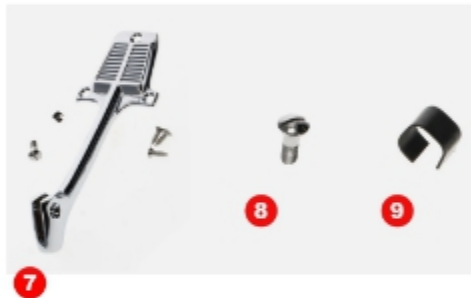

#	YEAR	MAKE	DESCRIPTION	MODEL	PART #
4	60-66	Chevy GMC	Inside Rear View Mirror 8" w/o Day/Night - Polished	TRX, SUB	X645-4060-2
5	60-62	Chevy GMC	Inside Rear View Mirror 10" w/ Day/Night - Chrome	TRX, SUB	X645-4060-1
6	63-66	Chevy GMC	Inside Rear View Mirror 10" w/ Day/Night - Polished	TRX, SUB	X645-4063-1
7	60-66	Chevy GMC	Inside Rear View Mirror Bracket	TRX, SUB	X645-4060-3
8	60-66	Chevy GMC	Inside Rear View Mirror Screw	TRX, SUB	X645-4060-5
9	60-66	Chevy GMC	Inside Rear View Mirror Bushing	TRX, SUB	X645-4060-4