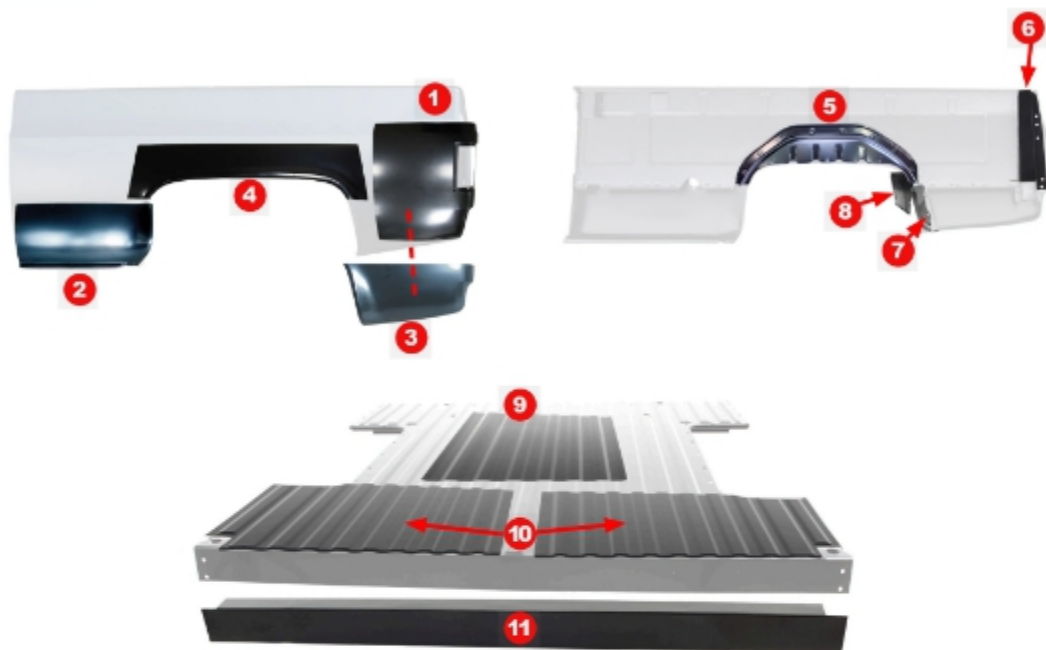

BED REPAIR

#	YEAR	MAKE	DESCRIPTION	MODEL	PART #
1	73-87	Chevy/GMC	Rear Bedside Corner - LH	TRK	X719-4073-L
	73-87	Chevy/GMC	Rear Bedside Corner - RH	TRK	X719-4073-R
2	73-87	Chevy/GMC	Lower front Bedside Repair Panel - LH	SHORT BED	725-4073-6L
	73-87	Chevy/GMC	Lower front Bedside Repair Panel - RH	SHORT BED	725-4073-6R
3	73-87	Chevy/GMC	Lower Rear Bedside Repair Panel - LH	SHORT BED/SUV	755-4073-6L
	73-87	Chevy/GMC	Lower Rear Bedside Repair Panel - RH	SHORT BED/SUV	755-4073-6R
	73-87	Chevy/GMC	Lower Rear Bedside Repair Panel - LH	LONG BED	755-4073-8L
	73-87	Chevy/GMC	Lower Rear Bedside Repair Panel - RH	LONG BED	755-4073-8R
4	73-91	Chevy/GMC	Upper Wheel Arch Repair Panel - LH	TRK/SUV	730-4073-1L
	73-91	Chevy/GMC	Upper Wheel Arch Repair Panel - RH	TRK/SUV	730-4073-1R
5	73-87	Chevy/GMC	Inner Rear Wheel Well - LH	TRK	730-4073-2L
	73-87	Chevy/GMC	Inner Rear Wheel Well - RH	TRK	730-4073-2R
6	73-87	Chevy/GMC	Tailgate Post - LH	TRK/SUV	718-4073-L
	73-87	Chevy/GMC	Tailgate Post - RH	TRK/SUV	718-4073-R
7	73-87	Chevy/GMC	Inner Rear Wheel Well - Lower - LH	TRK	872-4073-1L
	73-87	Chevy/GMC	Inner Rear Wheel Well - Lower - RH	TRK	872-4073-1R
8	73-87	Chevy/GMC	Lower Rear Bedside Splash Shield - LH	TRK	763-4073-L
	73-87	Chevy/GMC	Lower Rear Bedside Splash Shield - RH	TRK	763-4073-R
9	73-91	Chevy/GMC	Bed Floor Repair Panel - (49" L x 24" W)	TRK/SUV	791-4073
10	73-91	Chevy/GMC	Rear Bed Floor Repair Panel - LH (25" L x 35" W)	LONG BED	791-4073-L
	73-91	Chevy/GMC	Rear Bed Floor Repair Panel - RH (25" L x 35" W)	LONG BED	791-4073-R
	73-91	Chevy/GMC	Rear Tail Pan / Cross Rail Assembly	TRK	900-4073-1
11	73-91	Chevy/GMC	Cross Rail - Rear - Outer Patch Only	TRK	900-4073