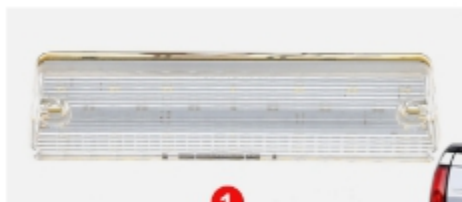

CARGO LAMPS

1