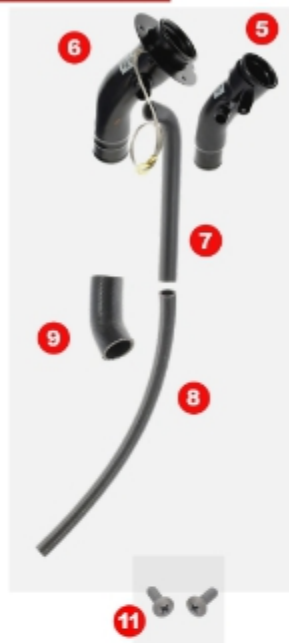

TRUCK GAS TANK

#	YEAR	MAKE	DESCRIPTION	MODEL	PART #
1	73-78	Chevy/GMC	Fuel Filter Pipe	Fleetside	891-4073-6
2	73-74	Chevy/GMC	Fuel Filler Hose	Fleetside	891-4073
	75-78	Chevy/GMC	Fuel Filler Hose	Fleetside	891-4075
	79-81	Chevy/GMC	Fuel Filler Hose - see website notes	Fleetside	891-4079-R
	82-87	Chevy/GMC	Fuel Filler Hose - see website notes	Fleetside	891-4082-R
3	73-78	Chevy/GMC	Fuel Vent Hose - LH	Fleetside	891-4073-V
	73-74	Chevy/GMC	Fuel Vent Hose - RH	Fleetside	891-4073-V
4	75-78	Chevy/GMC	Fuel Vent Hose - RH	Fleetside	891-4075-VR
	79-87	Chevy/GMC	Fuel Vent Hose - LH	Fleetside	891-4079-VL
	79-87	Chevy/GMC	Fuel Vent Hose - RH	Fleetside	891-4079-VR
5	79-83	Chevy/GMC	Fuel Filter Pipe	Fleetside	891-4079-6
6	84-87	Chevy/GMC	Fuel Filler Pipe - Gas	Fleetside	891-4084-6
	84-91	Chevy/GMC	Fuel Filler Pipe - Diesel	Fleetside	891-4084-6D
7	81-87	Chevy/GMC	Fuel Vent Hose - Upper - Dual 16gal or 20gal	Fleetside	891-4081-V1
8	81-87	Chevy/GMC	Fuel Vent Hose - Lower - Dual 16gal or 20gal	Fleetside	891-4081-V2
9	82-87	Chevy/GMC	Fuel Filler Hose - Lower - see website notes	Fleetside	891-4082
10	84-87	Chevy/GMC	Fuel Filler Pipe Housing - LH	Fleetside	891-4084-2L
	84-87	Chevy/GMC	Fuel Filler Pipe Housing - RH	Fleetside	891-4084-2R
11	79-91	Chevy/GMC	Fuel Tank Filler Door Screw Kit - 2pcs	TRK/SUV	X724-4079-1S