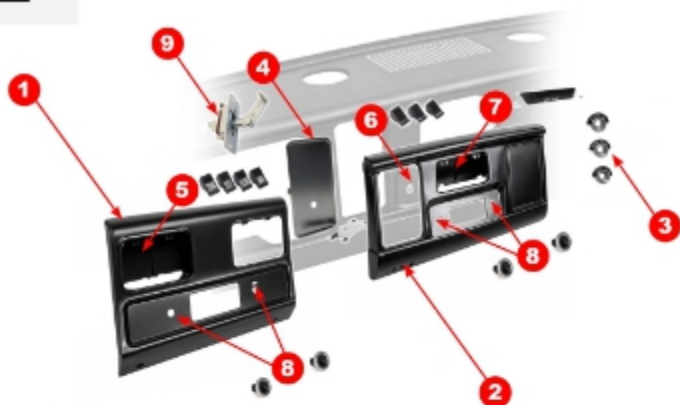

RADIO DASH

#	YEAR	MAKE	DESCRIPTION	MODEL	PART #
1	60-63	Chevy	Radio Dash Repair Panel	TRK, SUB	466-4060
2	64-66	Chevy	Radio Dash Repair Panel	TRK, SUB	466-4064
3	64-66	Chevy	Air Conditioning Control Bezel Set	TRK, SUB	T-9330
4	64-66	Chevy	Heater Control Block Out Plate	TRK, SUB	460-4064
5	60-63	Chevy	Heater Control Knob Set - Black - Deluxe Air Flow - 4pcs	TRK, SUB	X460-4060-54S
6	64-66	Chevy	Heater Control Knob Set - Black - Deluxe Air Flow - 3pcs	TRK, SUB	X460-4064-54S
7	64-66	Chevy	Ash Tray Knob	TRK, SUB	X453-4064-2
8	60-65	Chevy GMC	Radio Volume or Tuner Knob - Black Stainless	TRK, SUB	X463-4060-2
9	64-66	Chevy GMC	Heater Fan Switch - Deluxe Heater - w/o A/C	TRK, SUB	X460-4064-55