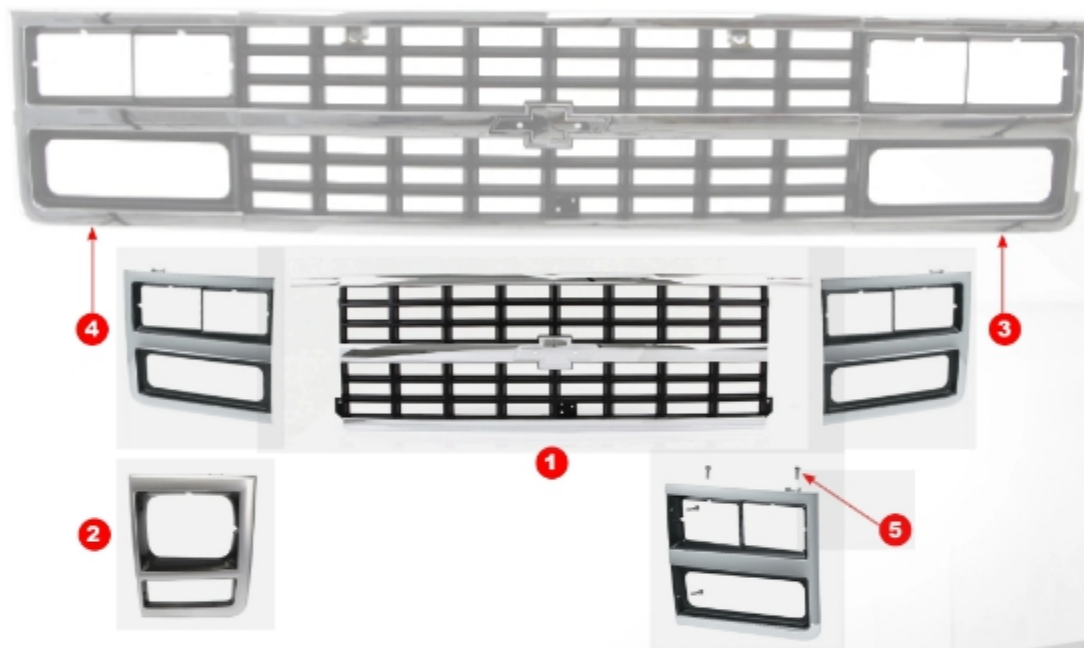

GRILLE & BEZELS

1989-1991