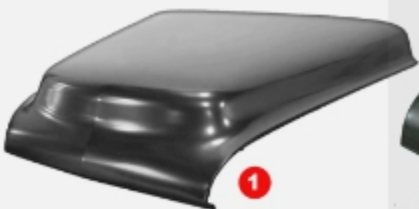

1

2

3

4

5

6

7

8

9

10

11

12

13

14

15

16

VISIT US ONLINE FOR THE MOST UP-TO-DATE PRICING AND SELECTION

#	YEAR	MAKE	DESCRIPTION	MODEL	PART #
1	55-56	Chevy	Hood - OE Style	TRK, SUV	X300-4055
2	57	Chevy	Hood - OE Style	TRK, SUV	X300-4057
3	58-59	Chevy	Hood - OE Style	TRK, SUV	X300-4058
4	55-57	Chevy GMC	Hood Hinge - w/ Spring - LH	TRK, SUV	310-4055-L
5	55-57	Chevy GMC	Hood Hinge - w/ Spring - RH	TRK, SUV	310-4055-R
6	55-57	Chevy GMC	Hood Hinge Spring Set - Pair	TRK, SUV	311-4055-P
7	58-59	Chevy GMC	Hood Hinge - w/ Spring - LH	TRK, SUV	310-4058-L
8	58-59	Chevy GMC	Hood Hinge - w/ Spring - RH	TRK, SUV	310-4058-R
9	58-59	Chevy GMC	Hood Hinge Spring Set - Pair	TRK, SUV	311-4058-P
10	58-59	Chevy GMC	Hood Latch	TRK, SUV	X303-4058
11	55-57	Chevy	Hood Latch Panel	TRK, SUV	304-4055
12	58-59	Chevy	Hood Latch Panel	TRK, SUV	X304-4058
13	55-57	Chevy GMC	Hood to Fender Bumper Kit - 10pcs	TRK, SUV	X305-4055-S
14	58-59	Chevy GMC	Hood to Fender Bumper Kit - 8pcs	TRK, SUV	X305-4058-S
15	55-57	Chevy GMC	Hood to Grille Upper Filler Panel Bumpers - Pair	TRK, SUV	X305-4055-1P
16	55-59	Chevy GMC	Radiator Support Mount Cushion Set - 4pcs	TRK, SUV	X347-4055-1S
17	55	Chevy	Hood Front Emblem - Red Bowtie	TRK, SUV	X999-4055-3I
18	55	Chevy	Hood Emblem Gasket	TRK, SUV	R-CT593
19	55-59	Chevy GMC	Hood to Cowl Seal	TRK, SUV	X363-4055-1