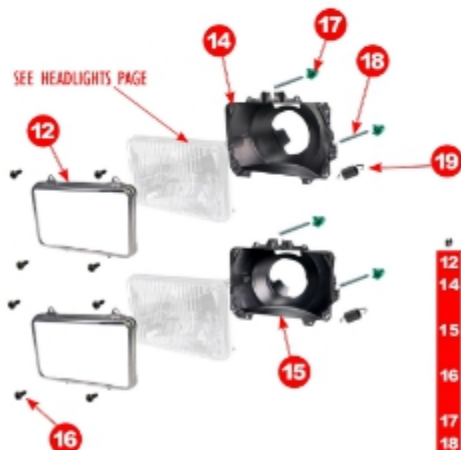

SINGLE HEADLIGHT

#	YEAR	DESCRIPTION	MODEL	PART #
5	81-82	Headlamp Retaining Ring - Single Headlamp	TRX/SUV	X146-4080
7	81-82	Headlamp Mounting Bucket - LH or RH - Single Headlamp	TRX/SUV	X141-4080
8	81-82	Retaining Ring Screw (req 4 per light)	TRX/SUV	X146-5577-2
9	81-82	Headlamp Adjusting Screw & Nut - Sold Each	TRX/SUV	X142-4080-1S
10	81-82	Headlamp Adjuster Nut (req 2 per light)	TRX/SUV	X142-4079-2
11	81-82	Headlamp Adjuster Screw (req 2 per light)	TRX/SUV	X142-4073-1
		Headlamp Bucket Spring (req 1 per light)	TRX/SUV	142-4080-2

SEE HEADLIGHTS PAGE