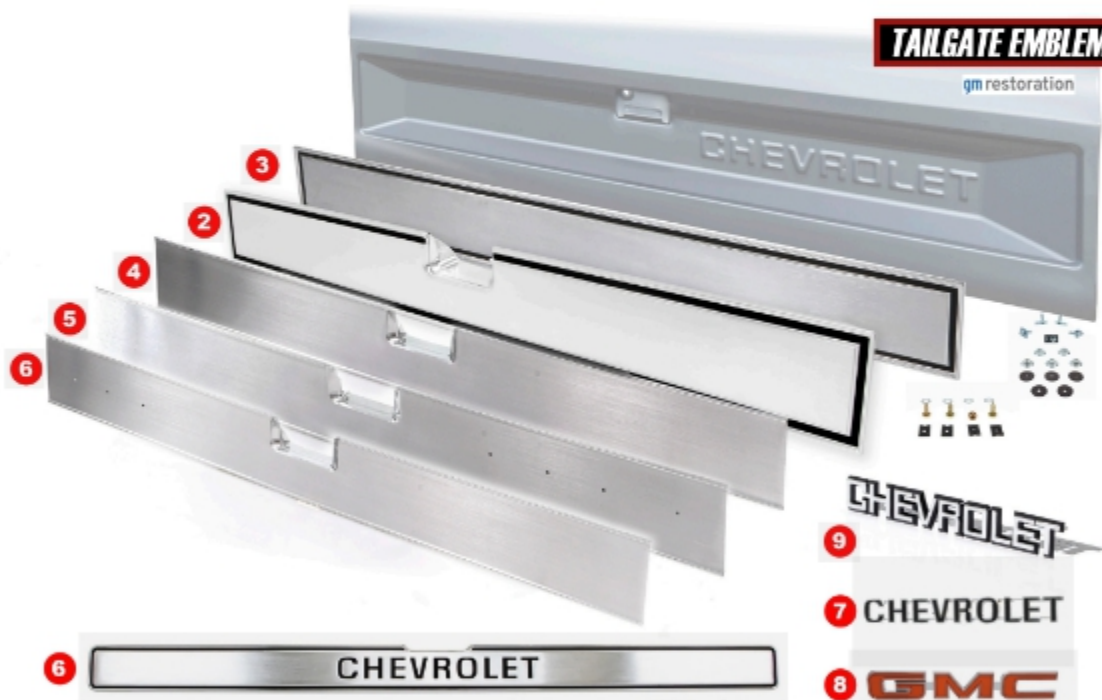

TAILGATE EMBLEM

gm restoration

#	YEAR	MAKE	DESCRIPTION	MODEL	PART #
1	75-80	Chevy	Tailgate Band - Brushed Aluminum - "CHEVROLET"	TRK/SUV	930-4075-1
2	81-91	Chevy/GMC	Tailgate Band - Brushed Aluminum w/ Black Trim	TRK/SUV	930-4081-1
3	81-91	Chevy/GMC	Tailgate Band - Brushed Aluminum - Black	SUV	930-4381-1
4	73-74	Chevy	Tailgate Trim Band Panel - Plain	TRK/SUV	X930-4973
5	75-80	Chevy	Tailgate Trim Band Panel - "CHEVROLET"	TRK/SUV	X930-4075-2
6	75-80	GMC	Tailgate Trim Band Panel - "GMC"	TRK/SUV	X930-4975-2
7	73-80	Chevy	Tailgate Emblem - "CHEVROLET"	TRK/SUV	999-4075-91
8	75-80	GMC	Tailgate Emblem - "GMC"	TRK/SUV	X999-4975-91
9	81-87	Chevy	Tailgate Emblem - "CHEVROLET"	TRK/SUV	999-4081-91