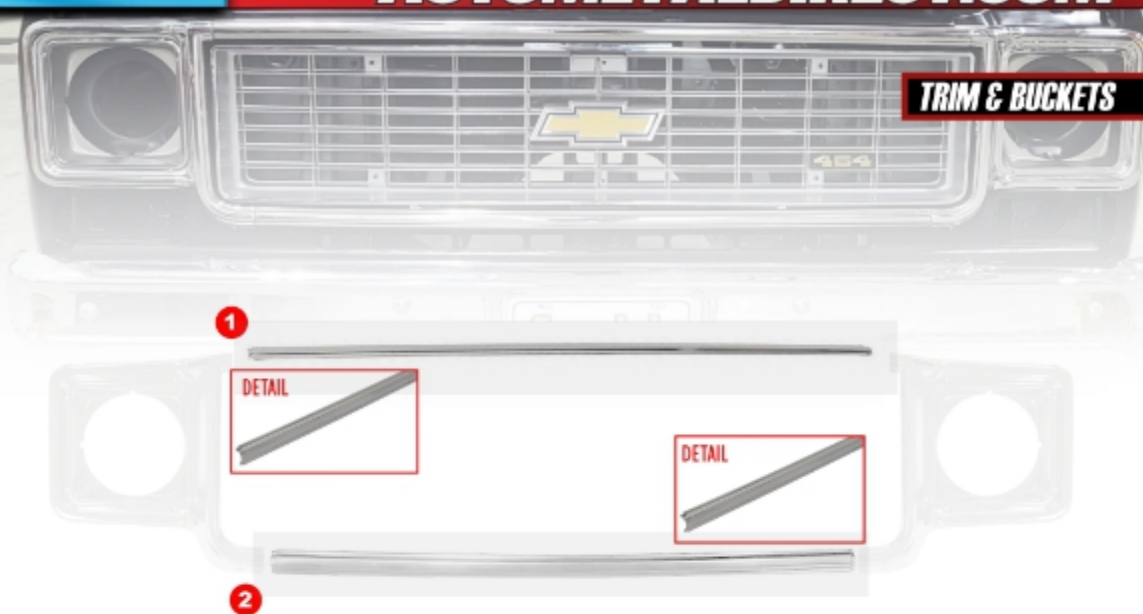

VISIT US ONLINE FOR THE MOST UP-TO-DATE PRICING AND SELECTION

GM 1973-91 PICKUP, SUV

GRILLE & MOLDING

1973-1974

Included with Grille Shell or Sold as a Replacement

Speed Nuts Included

#	YEAR	MAKE	DESCRIPTION	MODEL	PART #
1	73-74	Chevy	Premium Grille - Argent Gray - w/ Foil Bowtie Emblem	TRK/SUV	150-4073-1
2	73-74	Chevy	Premium Grille - Chrome Trim - w/ Foil Bowtie Emblem	TRK/SUV	150-4073-2
3	73-74	Chevy/GMC	Replacement Bowtie Emblem - Foil OE Style	TRK/SUV	999-4073-13
4	73-74	Chevy/GMC	Grille Installation Hardware Kit - 12pcs	TRK/SUV	X153-4073-S
5	73-74	Chevy/GMC	Grille Attachment Nut - Sold Each (4 per truck)	TRK/SUV	X153-4073-1
6	73-74	Chevy/GMC	Grille Emblem - "350" Engine Designation	TRK/SUV	999-4073-11
6	73-74	Chevy/GMC	Grille Emblem - "454" Engine Designation	TRK/SUV	999-4073-12