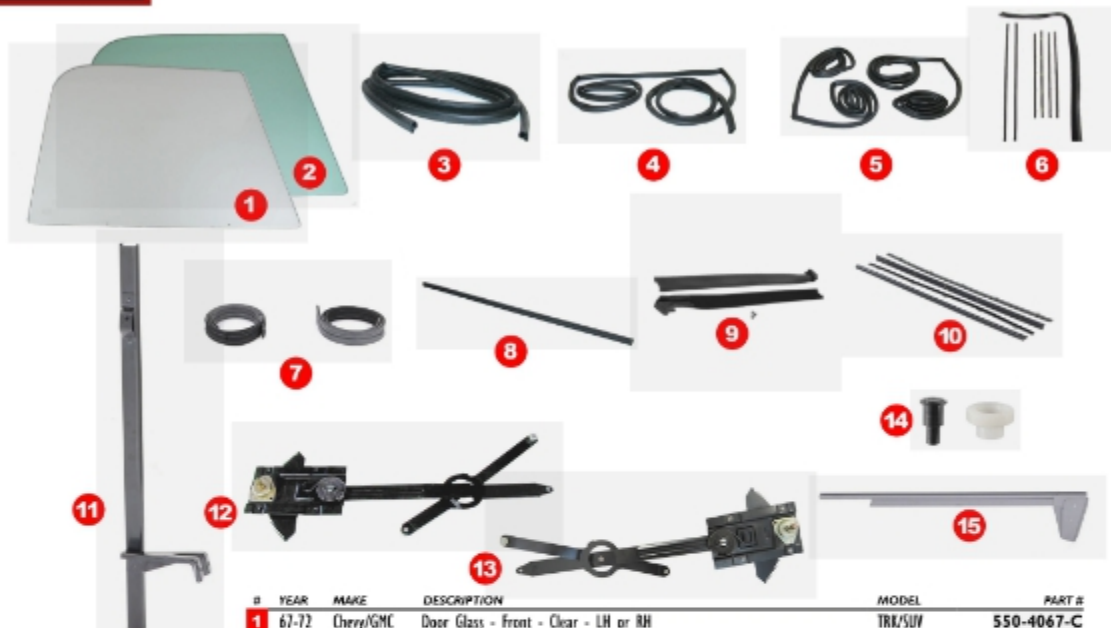

DOOR GLASS

16

17

18

19

20

#	YEAR	MAKE	DESCRIPTION	MODEL	PART #
1	67-72	Chevy/GMC	Door Glass - Front - Clear - LH or RH	TRK/SUV	550-4067-C
2	67-72	Chevy/GMC	Door Glass - Front - Green Tint - LH or RH	TRK/SUV	550-4067-T
3	67-72	Chevy/GMC	Door Seal On Cab - w/o Molded Corner - LH or RH	TRK/SUV	U-KG3003
4	67-72	Chevy/GMC	Door Seal On Cab - w/ Molded Corner - LH	TRK/SUV	U-KG3004
5	67-72	Chevy/GMC	Door Seals On Cab - w/ Molded Corner - Pair	TRK/SUV	U-KG3005
6	67-72	Chevy/GMC	Door Glass Seals Kit - Front Doors	TRK	X582-4067-435
7	69-72	Chevy/GMC	Door Glass Seals Kit - 8pcs	SUV	X553-4369-CS
7	67-72	Chevy/GMC	Window Channel Run Seals - Pair	TRK/SUV	U-KG1006B
8	67-72	Chevy/GMC	Window Channel Run Seal - LH or RH	TRK/SUV	U-G1006
9	69-72	Chevy/GMC	Window Channel Run Seal - Rear Lower at Lock - Pair	BLAZER/JIMNY	X552-4369-I
10	67-72	Chevy/GMC	Beltline Window Felt Seals - Front Doors - 4pcs w/ Black Bead	TRK/SUV	582-4067-1S
10	67-72	Chevy/GMC	Beltline Window Felt Seals - Front Doors - 2pcs - Outer - w/ Black Bead	TRK/SUV	U-KG2025
10	67-72	Chevy/GMC	Beltline Window Felt Seals - Front Doors - 4pcs w/ Chrome Bead	TRK/SUV	U-KG2079
10	67-72	Chevy/GMC	Beltline Window Felt Seals - Rear Doors - 4pcs w/ Black Bead	SUBURBAN	U-KG2049
11	67-72	Chevy/GMC	Front Door Glass Guide - Rear - LH	TRK/SUV	X547-4067-2L
11	67-72	Chevy/GMC	Front Door Glass Guide - Rear - RH	TRK/SUV	X547-4067-2R
12	67-71	Chevy/GMC	Front Door Window Regulator - LH	TRK/SUV	X545-4067-L
12	67-71	Chevy/GMC	Front Door Window Regulator - RH	TRK/SUV	X545-4067-R
13	72	Chevy/GMC	Front Door Window Regulator - LH	TRK/SUV	X545-4072-L
13	72	Chevy/GMC	Front Door Window Regulator - RH	TRK/SUV	X545-4072-R
14	72	Chevy/GMC	Window Regulator Roller & Rivet Assembly - LH or RH	TRK/SUV	X547-3567
15	67-72	Chevy/GMC	Door Glass Sash Channel - Front - LH	TRK/SUV	X547-4067-1L
15	67-72	Chevy/GMC	Door Glass Sash Channel - Front - RH	TRK/SUV	X547-4067-1R
16	67-72	Chevy/GMC	Window Crank Handle - Black Knob	TRK/SUV	X542-4067-B
17	69-72	Chevy/GMC	Window Crank Handle - Clear Knob	TRK/SUV	X546-4067
18	67-71	Chevy/GMC	Window Crank Escutcheon - Black	TRK/SUV	X546-4067-BK
19	69-72	Chevy/GMC	Window Crank Handle Washer Set - 4pcs	TRK/SUV	R-750
20	67-72	Chevy/GMC	Window & Door Handle Removal Tool	TRK/SUV	W-312