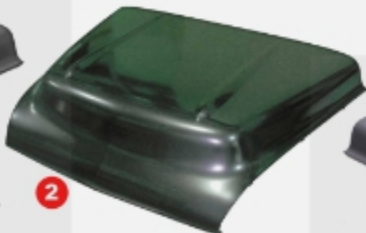

1

2

3

4

5

6

7

8

9

10

11

12

13

14

15

16

VISIT US ONLINE FOR THE MOST UP-TO-DATE PRICING AND SELECTION

#	YEAR	MAKE	DESCRIPTION	MODEL	PART #
1	55-56	Chevy	Hood - OE Style	TRK, SUV	X300-4055
2	57	Chevy	Hood - OE Style	TRK, SUV	X300-4057
3	58-59	Chevy	Hood - OE Style	TRK, SUV	X300-4058
4	55-57	Chevy GMC	Hood Hinge - w/ Spring - LH	TRK, SUV	310-4055-L
5	55-57	Chevy GMC	Hood Hinge - w/ Spring - RH	TRK, SUV	310-4055-R
6	55-57	Chevy GMC	Hood Hinge Spring Set - Pair	TRK, SUV	311-4055-P
7	58-59	Chevy GMC	Hood Hinge - w/ Spring - LH	TRK, SUV	310-4058-L
8	58-59	Chevy GMC	Hood Hinge - w/ Spring - RH	TRK, SUV	310-4058-R
9	58-59	Chevy GMC	Hood Hinge Spring Set - Pair	TRK, SUV	311-4058-P
10	58-59	Chevy GMC	Hood Latch	TRK, SUV	X303-4058
11	55-57	Chevy	Hood Latch Panel	TRK, SUV	304-4055
12	58-59	Chevy	Hood Latch Panel	TRK, SUV	X304-4058
13	55-57	Chevy GMC	Hood to Fender Bumper Kit - 10pcs	TRK, SUV	X305-4055-S
14	58-59	Chevy GMC	Hood to Fender Bumper Kit - 8pcs	TRK, SUV	X305-4058-S
15	55-57	Chevy GMC	Hood to Grille Upper Filler Panel Bumpers - Pair	TRK, SUV	X305-4055-1P
16	55-59	Chevy GMC	Radiator Support Mount Cushion Set - 4pcs	TRK, SUV	X347-4055-1S
17	55	Chevy	Hood Front Emblem - Red Bowtie	TRK, SUV	X999-4055-3I
18	55	Chevy	Hood Emblem Gasket	TRK, SUV	R-CT593
19	55-59	Chevy GMC	Hood to Cowl Seal	TRK, SUV	X363-4055-1