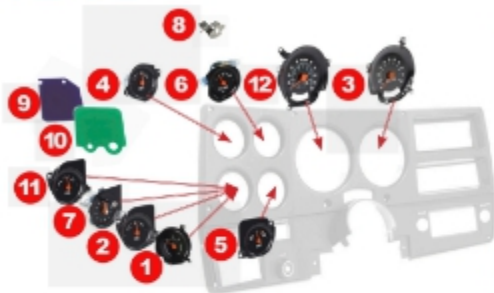

73-75

GAUGE

#	YEAR	MAKE	DESCRIPTION	MODEL	PART #
1	73-75	Chevy/GMC	Fuel Gauge - w/o Tachometer	TRK/SUV	X474-4073-21
2	73-75	Chevy/GMC	Fuel Gauge - w/ Tachometer	TRK/SUV	X474-4073-22
3	73-75	Chevy/GMC	Tachometer	TRK/SUV	X474-4073-31
4	73-75	Chevy/GMC	Ammeter-Battery Gauge	TRK/SUV	X474-4073-61
5	73-76	Chevy/GMC	Temperature Gauge	TRK/SUV	X474-4073-41
6	73-77	Chevy/GMC	Oil Pressure Gauge - Mechanical	TRK/SUV	X474-4073-51
7	73-79	Chevy/GMC	Clock - Red-Orange Pointers	TRK/SUV	X474-4073-74
8	73-91	Chevy/GMC	Printed Circuit Clip - Use as Required	TRK/SUV	X474-4073-3D
9	73-91	Chevy/GMC	Bulb Filter - High Beam (Blue)	TRK/SUV	X474-4075-92
10	73-91	Chevy/GMC	Bulb Filter - Turn Signal (Green)	TRK/SUV	X474-4073-93
11	75-79	Chevy/GMC	Fuel Gauge - w/ Tachometer	TRK/SUV	X474-4075-22
12	75-79	Chevy/GMC	Speedometer - 0-100 mph	TRK/SUV	X474-4076-13