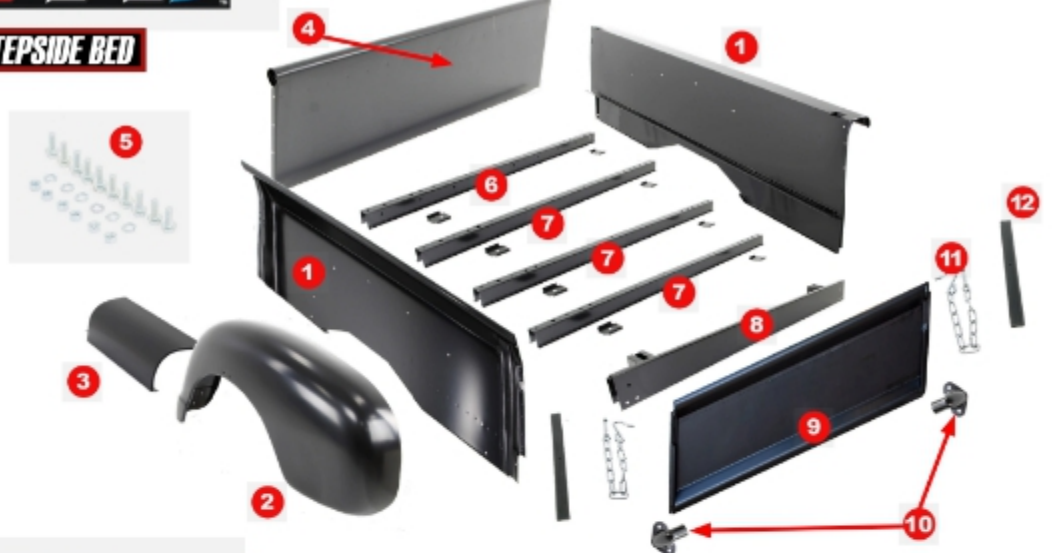

GM 1947-55 '55 1ST SERIES

STEPSIDE BED

#	YEAR	MAKE	DESCRIPTION	MODEL	PART #
1	47-53	Chevy GMC	Bedside - OE Style - LH	Stepside Shortbed	721-4047-L
	47-53	Chevy GMC	Bedside - OE Style - RH	Stepside Shortbed	721-4047-R
2	54-55	Chevy GMC	Bedside - OE Style - LH	Stepside Shortbed	X721-4054-6L
	54-55	Chevy GMC	Bedside - OE Style - RH	Stepside Shortbed	X721-4054-6R
3	47-55	Chevy GMC	Rear Fender - OE Style - LH	Stepside	780-4047-L
	47-55	Chevy GMC	Rear Fender - OE Style - RH	Stepside	780-4047-R
4	47-55	Chevy GMC	Running Board to Rear Fender Seals - Pair	TRK, SUV	X435-4047-2P
	47-53	Chevy GMC	Running Board Splash Apron - w/ Support Brace - LH	Stepside Shortbed	722-4047-L
5	47-53	Chevy GMC	Running Board Splash Apron - w/ Support Brace - RH	Stepside Shortbed	722-4047-R
	54-55	Chevy GMC	Running Board Splash Apron - w/ Support Brace - LH	Stepside Shortbed	722-4054-L
6	54-55	Chevy GMC	Running Board Splash Apron - w/ Support Brace - RH	Stepside Shortbed	722-4054-R
	47-53	Chevy GMC	Front Bed Panel	Stepside	715-4047
7	54-55	Chevy GMC	Front Bed Panel Hardware Kit - Zinc - 22pcs	Stepside	X715-4054-1S
	47-50	Chevy GMC	Bed Cross Sill - Front	Stepside	716-4047-1
8	51-53	Chevy GMC	Bed Cross Sill - Front	Stepside	716-4051-1
	54-55	Chevy GMC	Bed Cross Sill - Front	Stepside	716-4054-3
9	47-50	Chevy GMC	Bed Cross Sill - Center - 1/2-Ton or 3/4-Ton	Stepside	716-4047-2
	51-53	Chevy GMC	Bed Cross Sill - Center - 1/2-Ton (use 2) or 3/4-Ton (use 3)	Stepside	716-4051-2
10	54-55	Chevy GMC	Bed Cross Sill - Center - 1/2-Ton (use 3) or 3/4-Ton (use 4)	Stepside	716-4054-3
	54-55	Chevy GMC	Bed Cross Sill - Center - Custom No Holes	Stepside	716-4054-2
11	47-50	Chevy GMC	Bed Cross Sill - Rear - 1/2-Ton	Stepside	716-4047-3
	47-50	Chevy GMC	Bed Cross Sill - Rear - 3/4-Ton	Stepside	716-4047-3B
12	51-53	Chevy GMC	Bed Cross Sill - Rear - 1/2-Ton	Stepside	716-4051-3
	51-53	Chevy GMC	Bed Cross Sill - Rear - 3/4-Ton	Stepside	716-4051-37
13	54-55	Chevy GMC	Bed Cross Sill - Rear - 1/2-Ton	Stepside	716-4054-31
	54-55	Chevy GMC	Bed Cross Sill - Rear - 3/4-Ton	Stepside	716-4054-36
14	47-53	Chevy GMC	Tailgate	Stepside	925-4047-1
	47-53	Chevy GMC	Tailgate	Stepside	925-4047-2
15	47-53	Chevy GMC	Tailgate	Stepside	925-4947
	47-53	Chevy GMC	Tailgate Hinges - Paintable - Pair	TRK	927-4047-1P
16	47-53	Chevy GMC	Tailgate Hinges - Chrome - Pair	TRK	X927-4047-1CP
	54-55	Chevy GMC	Tailgate Hinges - CAD Plated w/ Bolts - Pair	TRK	X927-4054-1P
17	47-53	Chevy GMC	Tailgate Chains - Pair	TRK	X927-4041-2P
	47-55	Chevy GMC	Tailgate Chain Covers - Black - Pair	TRK	X927-4041-3P