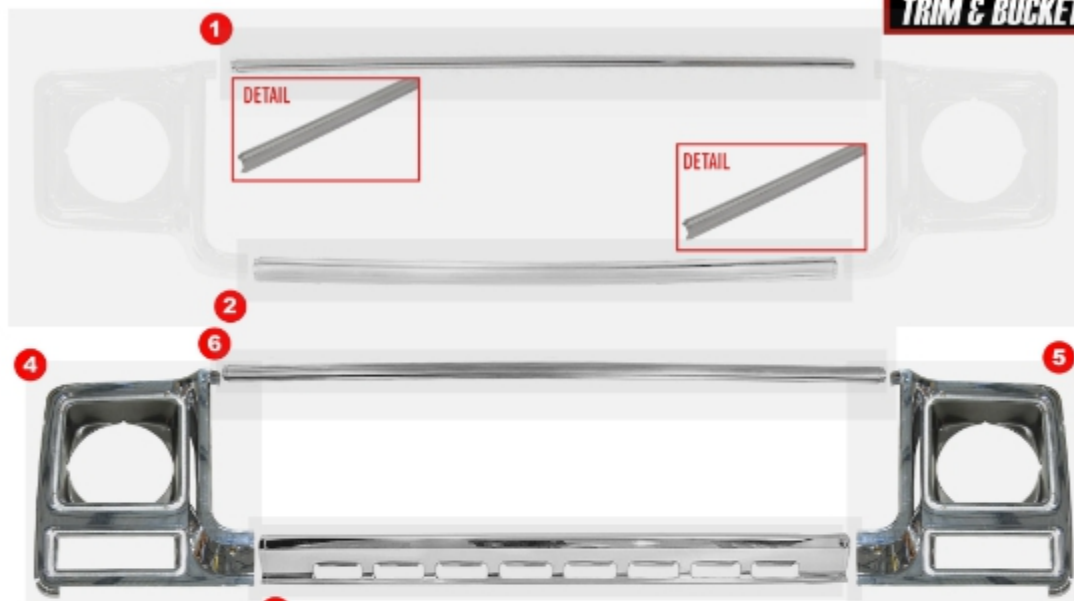

#	YEAR	MAKE	DESCRIPTION	MODEL	PART #
1	77-78	Chevy/GMC	Grille Molding - Upper	TRK/SUV	X155-4073-1
2	77-78	Chevy/GMC	Grille Molding - Lower	TRK/SUV	X155-4073-2
3	77-79	GMC	Center Grille Molding - Stainless - Pair	TRK/SUV	X155-4977-1P
4	79	Chevy/GMC	Headlamp Bezel - Chrome/Dark Gray - Round Light - LH	TRK/SUV	X145-4079-2L
5	79	Chevy/GMC	Headlamp Bezel - Chrome/Dark Gray - Round Light - RH	TRK/SUV	X145-4079-2R
6	79	Chevy/GMC	Grille Molding - Upper	TRK/SUV	X155-4079-1
7	79	Chevy/GMC	Grille Molding - Lower	TRK/SUV	X155-4073-2
8	77-79	Chevy/GMC	Headlamp Bezel Hardware Set - 20pcs	TRK/SUV	X144-4073-S

SEE PARK LAMP'S PAGE

#	YEAR	MAKE	DESCRIPTION	MODEL	PART #
9	77-79	Chevy/GMC	Headlamp Retaining Ring - Round	TRK/SUV	X146-4073
10	77-79	Chevy/GMC	Headlamp Bucket - LH or RH	TRK/SUV	X141-4073
11	77-79	Chevy/GMC	Headlamp Retaining Ring Screw - Sold Each (req 3 per side)	TRK/SUV	X146-5577-2
12	77-79	Chevy/GMC	Headlamp Adjuster Kit - 10pcs	TRK/SUV	X142-4073-S