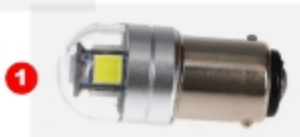

VISIT US ONLINE FOR THE MOST UP-TO-DATE PRICING AND SELECTION

WARNING: Cancer and Reproductive Harm - www.P65Warnings.ca.gov

GM 1973-91 PICKUP, SUV

DOME LAMP

#	YEAR	MAKE	DESCRIPTION	MODEL	PART #
1	73-84	Chevy/GMC	LED Dome Lamp Bulb	TRX	612-4073-LED
2	73-91	Chevy/GMC	LED Dome Lamp Bulb - 84-91 Squarebody Truck	TRX/SUV	612-4084-LED