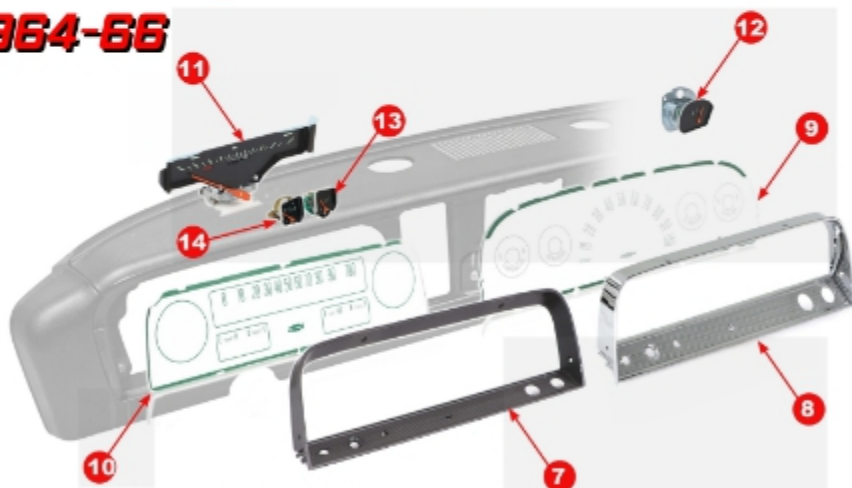

1964-66

#	YEAR	MAKE	DESCRIPTION	MODEL	PART #
7	64-66	Chevy	Dash Instrument Bezel - Black	TRK, SUB	X460-4064-2B
8	64-66	Chevy	Dash Instrument Bezel - Chrome	TRK, SUB	X460-4064-2C
9	64-66	Chevy	Instrument Cluster Lens - w/o Gauges	TRK, SUB	X474-4064-1A
10	64-66	Chevy	Instrument Cluster Lens - w/ Gauges	TRK, SUB	X474-4064-1B
11	64-66	Chevy	Speedometer - 0-100 mph	TRK, SUB	X474-4064-11
12	64-66	Chevy	Fuel Gauge - w/o Gauges	TRK, SUB	X474-4064-21
13	64-66	Chevy	Fuel Gauge - w/ Gauges	TRK, SUB	X474-4064-22
14	64-66	Chevy	Oil Pressure Gauge - Mechanical - w/ Gauges	TRK, SUB	X474-4064-51
	64-66	Chevy	Ammeter Battery Gauge - w/ Gauges	TRK, SUB	X474-4064-61