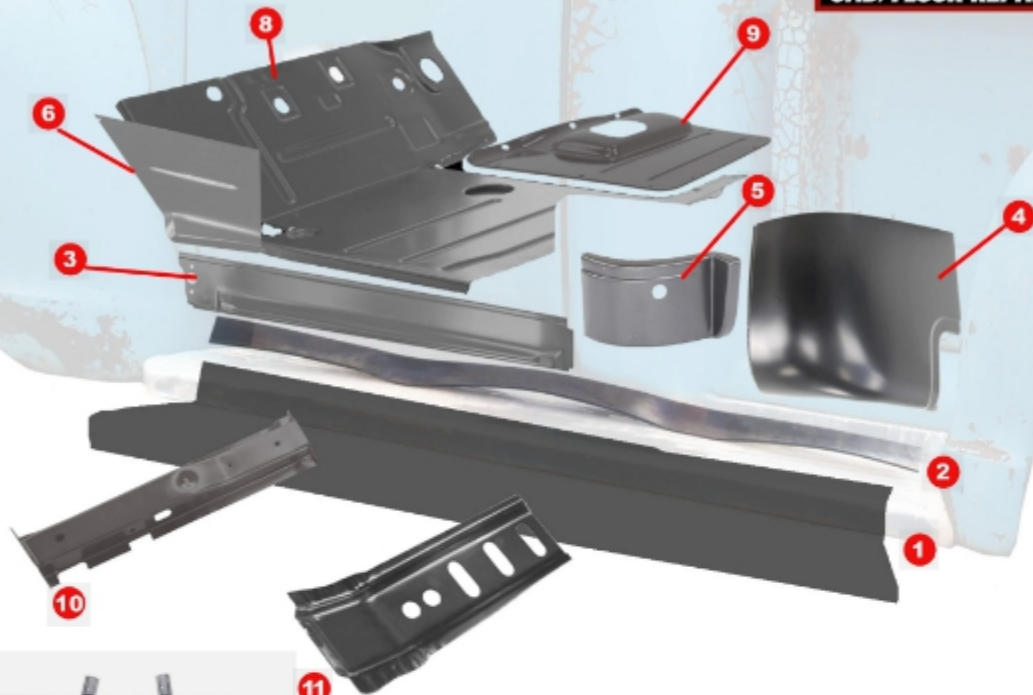

#	YEAR	MAKE	DESCRIPTION	MODEL	PART #
1	47-55	Chevy GMC	Running Board - Paintable - Short Bed - LH	TRK	435-4047-L
	47-55	Chevy GMC	Running Board - Paintable - Short Bed - RH	TRK	435-4047-R
2	47-55	Chevy GMC	Running Board to Rear Fender Seals - Pair	TRK, SUV	X435-4047-2P
	47-55	Chevy GMC	Running Board Hanger Bracket Set - LH - 3pcs	TRK, SUV	X435-4047-LS
3	47-55	Chevy GMC	Running Board Hanger Bracket Set - RH - 3pcs	TRK, SUV	X435-4047-RS
	47-55	Chevy GMC	Running Board to Body Seals - Pair	TRK	X435-4047-6P
4	47-55	Chevy GMC	Rocker Panel - OE Style - LH	TRK	450-4047-L
	47-55	Chevy GMC	Rocker Panel - OE Style - RH	TRK	450-4047-R
5	47-55	Chevy GMC	Outer Cab Corner - LH	TRK	480-4047-L
	47-55	Chevy GMC	Outer Cab Corner - RH	TRK	480-4047-R
6	47-55	Chevy GMC	Inner Cab Corner - LH	TRK	481-4047-L
	47-55	Chevy GMC	Inner Cab Corner - RH	TRK	481-4047-R
7	47-55	Chevy GMC	Footwell (Kick Panel) - LH	TRK	402-4047-L
	47-55	Chevy GMC	Footwell (Kick Panel) - RH	TRK	402-4047-R
8	47-55	Chevy GMC	Firewall	TRK, SUV	X370-4047
	47-55	Chevy GMC	Front Floor & Toe Repair Panel - LH	TRK	405-4047-L
9	47-55	Chevy GMC	Front Floor & Toe Repair Panel - RH	TRK	405-4047-R
	48-55	Chevy GMC	Transmission Cover Plate - 3-Speed Column Shift	TRK	415-4047-3
10	48-55	Chevy GMC	Transmission Cover Plate - 4-Speed Floor Shift	TRK	415-4047-4
	47-55	Chevy GMC	Front Cab Floor Support - LH	TRK	425-4047-L
11	47-55	Chevy GMC	Front Cab Floor Support - RH	TRK	425-4047-R
	47-55	Chevy GMC	Rear Cab Floor Support - LH	TRK	425-4047-1L
12	47-55	Chevy GMC	Rear Cab Floor Support - RH	TRK	425-4047-1R
	47-55	Chevy GMC	Cab to Frame Mount Kit - 18pcs	TRK	X427-4047-1S
13			Firewall Insulation Pad Plug Fastener Installation Tool		TOOL-24