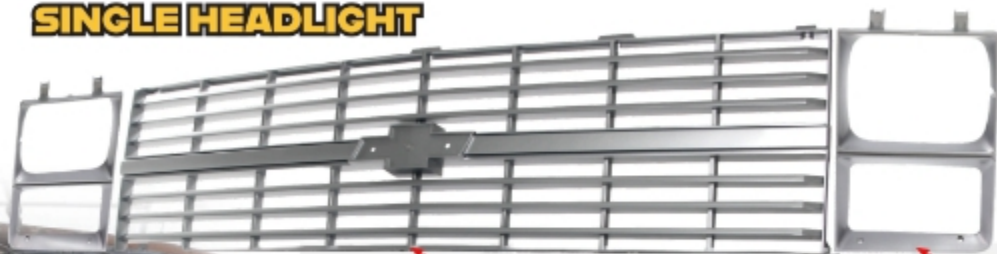

SINGLE HEADLIGHT

1

3