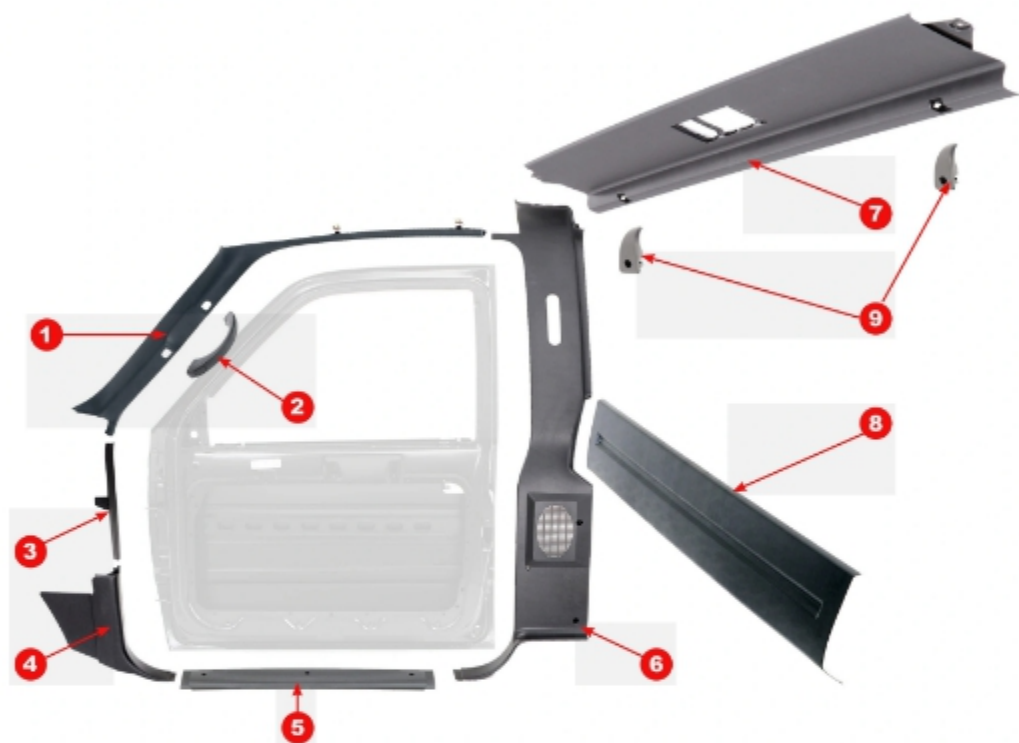

#	YEAR	MAKE	DESCRIPTION	MODEL	PART #
1	95-98	Chevy GMC	A-Pillar Panel - Upper LH - Black	TRK/SUV	373-4095-1L
	95-98	Chevy GMC	A-Pillar Panel - Upper RH - Black	TRK/SUV	373-4095-1R
2	95-98	Chevy GMC	A-Pillar Grab Handle - RH - Black	TRK/SUV	373-4095-3R
3	95-98	Chevy GMC	A-Pillar Trim - Lower - LH - Black	TRK/SUV	447-4095-1L
	95-98	Chevy GMC	A-Pillar Trim - Lower - RH - Black	TRK/SUV	447-4095-1R
4	95-98	Chevy GMC	Kick Panel - LH - Black	TRK/SUV	447-4095-L
	95-98	Chevy GMC	Kick Panel - RH - Black	TRK/SUV	447-4095-R
5	95-98	Chevy GMC	Door Sill Plate - Front LH or RH - Black	TRK/SUV	445-4088
6	95-98	Chevy GMC	Rear Pillar Cover - LH - Black	TRK/SUV	642-4096-2L
	95-98	Chevy GMC	Rear Pillar Cover - RH - Black	TRK/SUV	642-4096-2R
7	95-98	Chevy GMC	Rear Window Trim Panel - Upper - Black	TRK/SUV	642-4095-3
8	95-98	Chevy GMC	Rear Window Trim Panel - Lower - Black	TRK/SUV	642-4088-4
9	95-98	Chevy GMC	Coat Hook - Black	TRK/SUV	612-4095-2