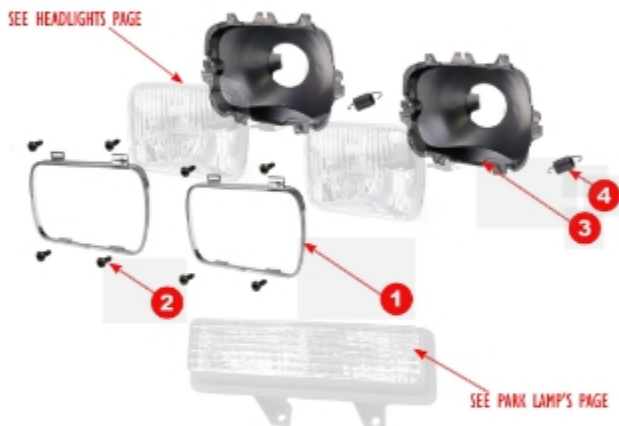

DUAL HEADLIGHT