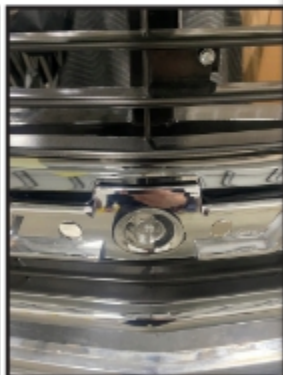

WARNING: Cancer and Reproductive Harm - www.P05Aarnings.ca.gov

GM 1988-98

OE-CORRECT GRILLE SHELL FOR YOUR 94-99 CHEV
SEE THE AMD DIFFERENCE | QUALITY YOU CAN TRUST

Part #: 150-4094-21

X-PARTS

These shortcuts are immediately noticeable—especially to OBS enthusiasts who know the difference between “close” and factory correct.