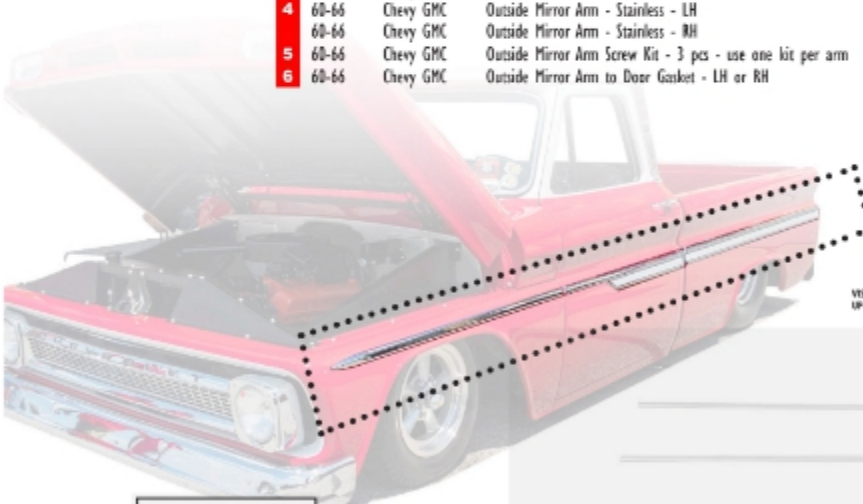

MOLDING & TRIM

1