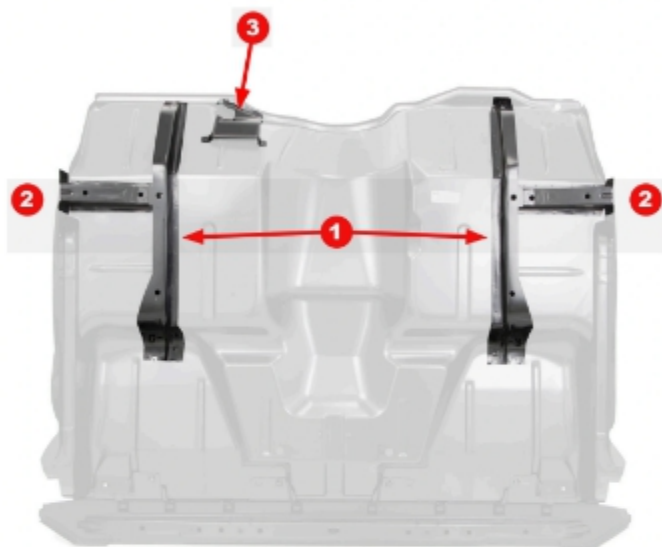

GM 1973-91 PICKUP, SUV

CAB MOUNT & SUPPORT

4

5

6

7

8

9

10

#	YEAR	MAKE	DESCRIPTION	MODEL	PART #
1	73-91	Chevy/GMC	Front Cab Support	TRX/SUV	425-4073
2	73-91	Chevy/GMC	Cab Floor Support - LH	TRX/SUV	425-4078-L
	73-91	Chevy/GMC	Cab Floor Support - RH	TRX/SUV	425-4078-R
3	73-91	Chevy/GMC	Floor Pan Heat Shield	TRX/SUV	344-4073-1
4	73-80	Chevy/GMC	Cab & Radiator Mount	TRX	427-4073
5	73-80	Chevy/GMC	Cab Mount - 4WD	TRX/SUV	427-4073-4
6	81-87	Chevy/GMC	Cab & Radiator Mount	TRX	427-4081
7	73-80	Chevy/GMC	Cab Mount Bushing Kit - 2WD	TRX	427-4073-2S
8	73-80	Chevy/GMC	Cab Mount Bushing Kit - 4WD	TRX	427-4073-3S
9	81-83	Chevy/GMC	Cab Mount Bushing Kit	TRX	427-4081-2S
10	84-87	Chevy/GMC	Cab Mount Bushing Kit	TRX	427-4084-2S

WWW.AUTOMETALDIRECT.COM
VISIT US ONLINE FOR THE MOST UP-TO-DATE PRICING AND SELECTIONS