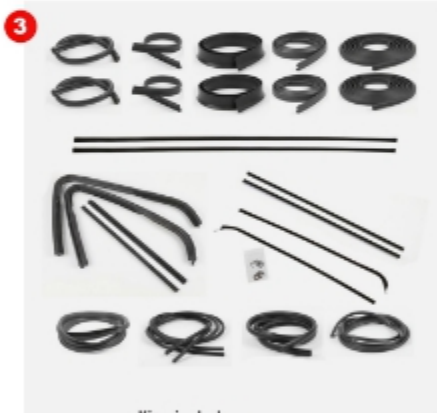

WEATHERSTRIP KITS

Kits includes:

1. Glue on door weatherstrip
   - Upper and lower cab windlace
   - Upper channels
   - Division post glass run
   - Vent window seal
   - Windshield seal
   - Beltline kit
   - Rear window seal
2. These kits work on both the 3 and 5 window cabs

#	YEAR	MAKE	DESCRIPTION	MODEL	PART #
1	47-48	Chevy GMC	Full - w/ Reveal Trim Groove - 11pcs	TRK	X599-4047-1S
	47-48	Chevy GMC	Full - w/o Reveal Trim Groove - 11pcs	TRK	X599-4047-S
	49-50	Chevy GMC	Full - w/ Reveal Trim Groove - 11pcs	TRK	X599-4049-1S
	49-50	Chevy GMC	Full - w/o Reveal Trim Groove - 11pcs	TRK	X599-4049-S
2	51-53	Chevy GMC	Full - w/ Reveal Trim Groove - 13pcs	TRK	X599-4051-1S
	51-53	Chevy GMC	Full - w/o Reveal Trim Groove - 13pcs	TRK	G-CWK111251
3	54-55	Chevy GMC	Full - w/ Reveal Trim Groove - 13pcs	TRK	X599-4054-1S
4	54-55	Chevy GMC	Full - w/o Reveal Trim Groove - 13pcs	TRK	G-CWK111254