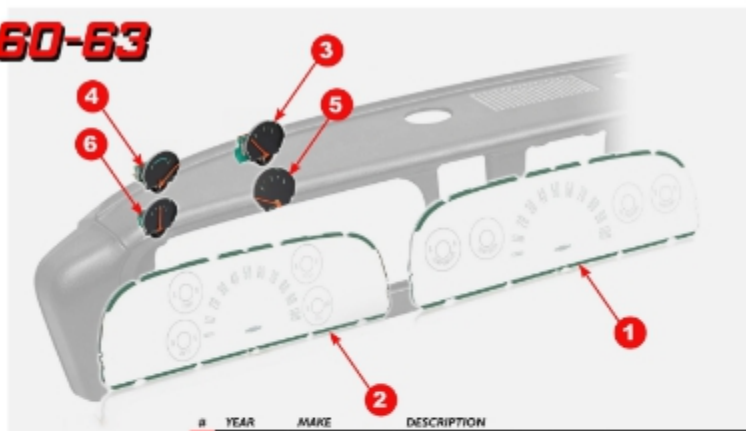

1960-63

#	YEAR	MAKE	DESCRIPTION	MODEL	PART #
1	60-63	Chevy	Instrument Cluster Lens - w/o Gauges	TRK, SUB	X474-4060-1A
2	60-63	Chevy	Instrument Cluster Lens - w/ Gauges	TRK, SUB	X474-4060-1B
3	60-63	Chevy	Fuel Gauge	TRK, SUB	X474-4060-21
4	60-63	Chevy	Temperature Gauge	TRK, SUB	X474-4060-41
5	60-63	Chevy	Oil Pressure Gauge - Mechanical	TRK, SUB	X474-4060-51
6	60-63	Chevy	Ammeter-Battery Gauge	TRK, SUB	X474-4060-61