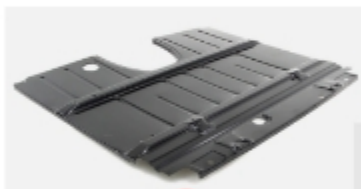

CAB PANELS

2

3

1

4

#	YEAR	MAKE	DESCRIPTION	MODEL	PART #
1	55-59	Chevy GMC	Roof Skin	TRX	X600-4055
2	55-59	Chevy GMC	Rear Outer Cab Panel - w/ Small Rear Window	TRX	X665-4055-1
3	55-59	Chevy GMC	Rear Outer Cab Panel - w/ Large Rear Window	TRX	X665-4055-2
4	55-59	Chevy GMC	Door & Big Back Window Reveal Molding Set w/ Clips	TRX	X456-4055-S

FLOOR

See Back Cab
Full Installation

1

2

6

3

5

4

#	YEAR	MAKE	DESCRIPTION	MODEL	PART #
1	55-59	Chevy GMC	Cab Floor Assembly - w/ Rockers & Braces	TRX	X400-4055
2	55-59	Chevy GMC	Cab Floor Pan	TRX	X400-4055-1
3	55-59	Chevy GMC	Cab to Frame Mount Kit - 22pcs	TRX	X427-4055-1S
4	55-59	Chevy GMC	Transmission Cover - 4 Speed	TRX	X415-4055-4
6	55-59	Chevy GMC	Rocker Panel / Step Plate - LH	TRX	450-4055-L
6	55-59	Chevy GMC	Rocker Panel / Step Plate - RH	TRX	450-4055-R
6	55-59	Chevy GMC	Rocker Step Support Brace - LH or RH	TRX	436-4055