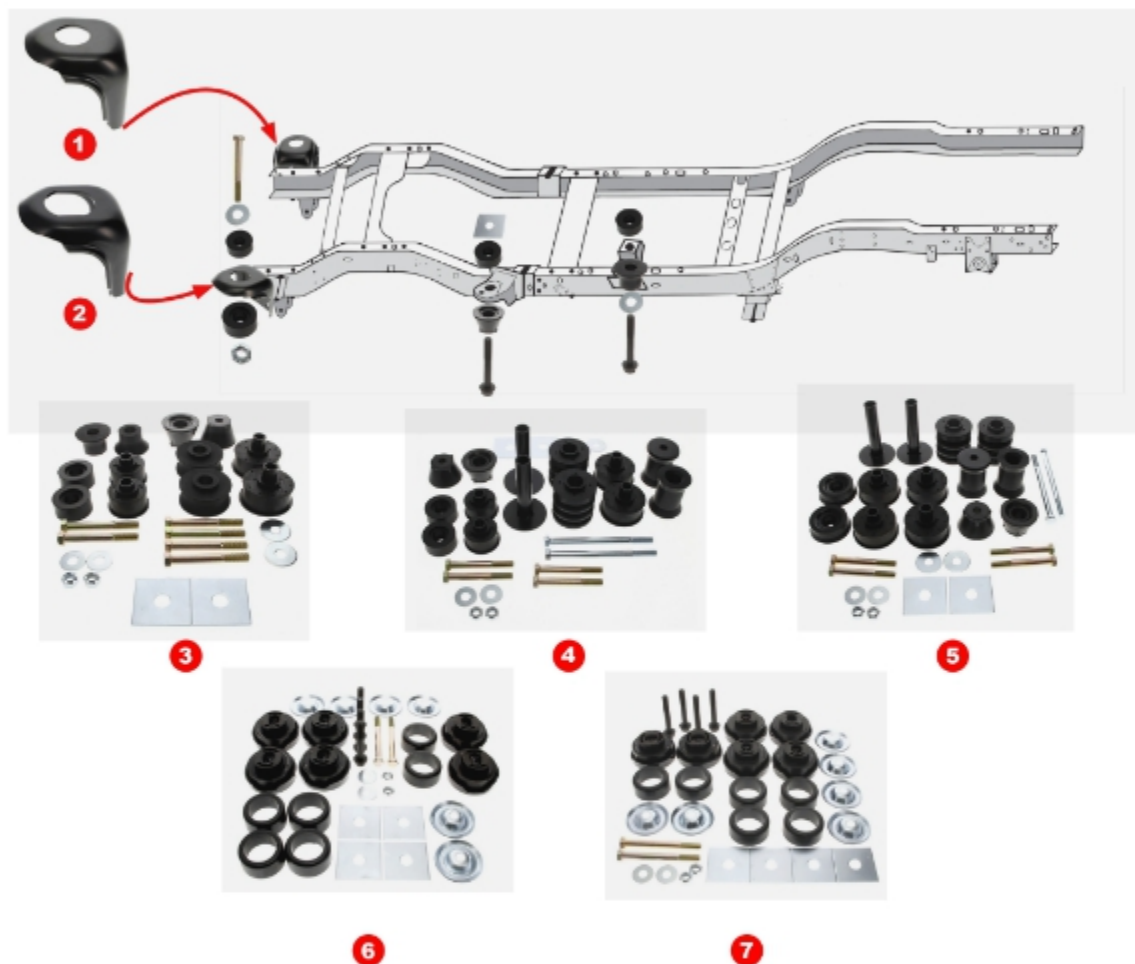

CAB & CORE SUPPORT MOUNTING

VISIT US ONLINE FOR THE MOST
UP-TO-DATE PRICING AND SELECTION

#	YEAR	MAKE	DESCRIPTION	MODEL	PART #
1	73-80	Chevy/GMC	Frame to Radiator Core Support Mounting Bracket - 2WD	TRK/SUV	349-4073-3
2	81-91	Chevy/GMC	Frame to Radiator Core Support Mounting Bracket - 2WD	TRK/SUV	349-4081-2
3	73-80	Chevy/GMC	Cab & Radiator Core Support Bushing Kit - 2WD 1/2 Ton	TRK	427-4073-21S
4	73-80	Chevy/GMC	Cab & Radiator Core Support Bushing Kit - 2WD 3/4 Ton	TRK/	427-4073-23S
5	73-80	Chevy/GMC	Cab & Radiator Core Support Bushing Kit - 4WD	TRK	427-4073-41S
6	81-83	Chevy/GMC	Cab & Radiator Core Support Bushing Kit - 2WD	TRK	427-4081-21S
7	84-87	Chevy/GMC	Cab & Radiator Core Support Bushing Kit - 2WD	TRK	427-4084-21S