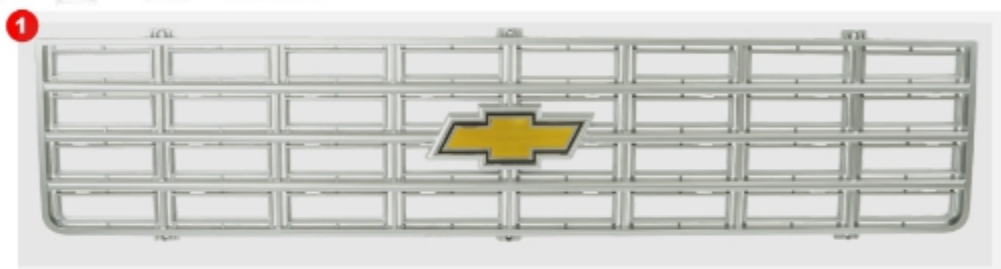

GRILLE & MOLDING

1975-1976

CHEVROLET

#	YEAR	MAKE	DESCRIPTION	MODEL	PART #
1	75-76	Chevy	Premium Grille - Argent Gray - w/ foil Bowtie Emblem	TRK/SUV	150-4075-2
2	75-76	Chevy/GMC	Grille Emblem - Bowtie - Upgrade	TRK/SUV	999-4075-11
3	75-76	Chevy/GMC	Grille Hardware Kit - 12pcs	TRK/SUV	X153-4073-S
4	75-76	Chevy/GMC	Grille Emblem - "350" Engine Designation	TRK/SUV	999-4075-12
5	75-76	Chevy/GMC	Grille Emblem - "400" Engine Designation	TRK/SUV	999-4075-13
6	75-76	Chevy/GMC	Grille Emblem - "454" Engine Designation	TRK/SUV	999-4075-14