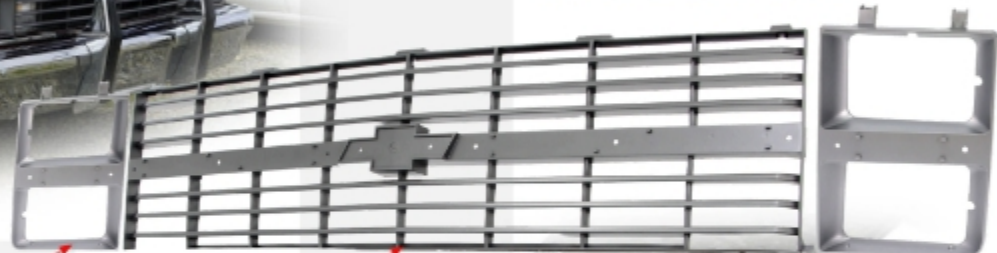

GM 1973-91 PICKUP, SUV

GRILLE & BEZELS

1983-1984

SINGLE HEADLIGHT

**1****3**

DUAL HEADLIGHT

**4****2****5****6**

#	YEAR	MAKE	DESCRIPTION	MODEL	PART #
1	83-84	Chevy	Premium Grille - OE Style w/ Emblem Mount - Argent Gray - Single Headlight	TRX/SUV	150-4083-11
2	83-84	Chevy	Premium Grille - OE Style w/ Emblem Mount - Dark Gray - Dual Headlights	TRX/SUV	150-4083-21
3	83-84	Chevy/GMC	Headlamp Bezel - Gray - Single Light - LH	TRX/SUV	145-4083-1L
	83-84	Chevy/GMC	Headlamp Bezel - Gray - Single Light - RH	TRX/SUV	145-4083-1R
	83-84	Chevy/GMC	Headlamp Bezel - Chrome - Single Light - Pair	TRX/SUV	145-4083-5P
	83-84	Chevy/GMC	Headlamp Bezel - Dark Gray - Dual Light - LH	TRX/SUV	145-4083-4L
4	83-84	Chevy/GMC	Headlamp Bezel - Dark Gray - Dual Light - RH	TRX/SUV	145-4083-4R
	83-84	Chevy/GMC	Headlamp Bezel - Chrome - Dual Light - Pair	TRX/SUV	145-4083-6P
	83-84	GMC	Headlamp Bezel - Dark Gray/Gray - Dual Light - LH	TRX/SUV	X145-4083-3L
	83-84	GMC	Headlamp Bezel - Dark Gray/Gray - Dual Light - RH	TRX/SUV	X145-4083-3R
5	83-84	Chevy/GMC	Headlamp Bezel Screw	TRX/SUV	X145-4081-4
6	83-84	Chevy	Grille Emblem - w/ Chrome Trim - "Bowtie"	TRX/SUV	999-4083-1