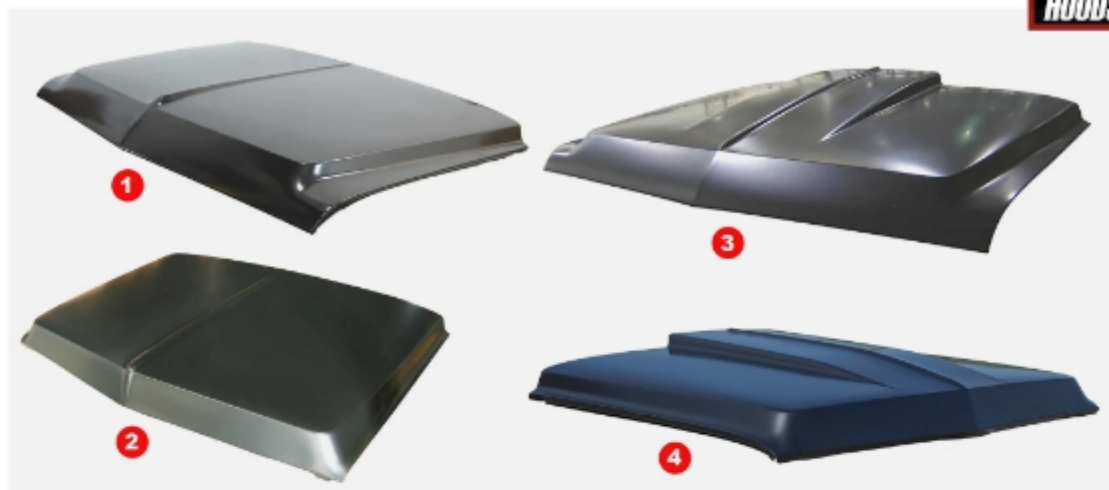

#	YEAR	MAKE	DESCRIPTION	MODEL	PART #
1	67-68	Chevy/GMC	Hood - OE Style	TRX/SUV	300-4067
2	67-68	Chevy/GMC	Hood - 2" Raised Cowl	TRX/SUV	300-4067-2
3	69-72	Chevy/GMC	Hood - OE Style	TRX/SUV	300-4069
4	69-72	Chevy/GMC	Hood - 2" Raised Cowl	TRX	300-4069-2
5	67-72	Chevy/GMC	Hood Bumper Kit	TRX/SUV	K-K918
6	70-72	Chevy/GMC	Hood Insulation Clips	TRX/SUV	X315-3570-1S