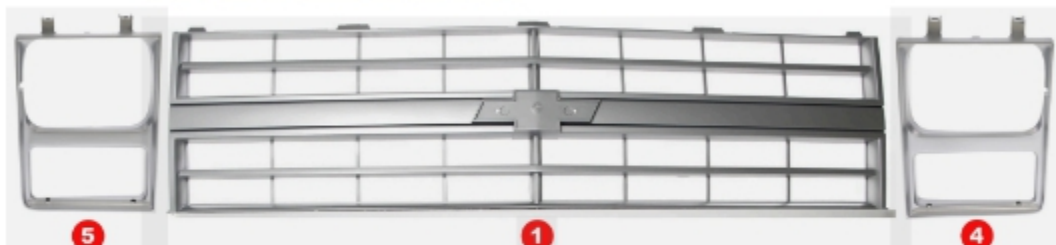

SINGLE HEADLIGHT