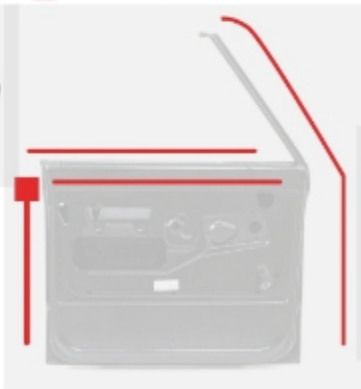

#	YEAR	MAKE	DESCRIPTION	MODEL	PART #
1	67-72	Chevy/GMC	Window Channel Kit - 8pcs - Black Bead Felts	TRX	G-WFK111167A
1	69-72	Chevy/GMC	Window Channel Kit - 8pcs - Chrome Bead Felts	TRX	X553-4267-1CS
1	69-72	Chevy/GMC	Window Channel Kit - 8pcs	SUV	X553-4369-S

833.404.4443

WWW.AUTOMETALDIRECT.COM

101