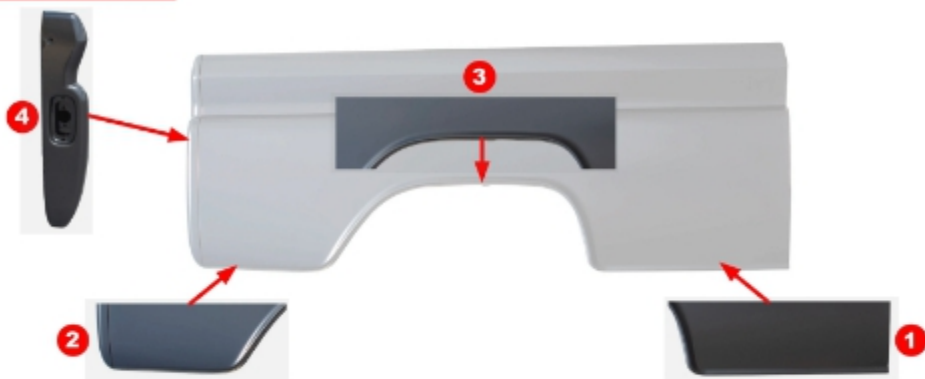

BED REPAIR PANELS

#	YEAR	MAKE	DESCRIPTION	MODEL	PART #
1	60-66	Chevy GMC	Bedside Repair Panel - Lower Front - LH	Short Bed Fleetside	725-4060-6L
	60-66	Chevy GMC	Bedside Repair Panel - Lower Front - RH	Short Bed Fleetside	725-4060-6R
	60-66	Chevy GMC	Bedside Repair Panel - Lower Front - LH	Long Bed Fleetside	725-4060-8L
	60-66	Chevy GMC	Bedside Repair Panel - Lower Front - RH	Long Bed Fleetside	725-4060-8R
2	60-66	Chevy GMC	Bedside Repair Panel - Upper Wheel Arch - LH	Fleetside	730-4060-L
	60-66	Chevy GMC	Bedside Repair Panel - Upper Wheel Arch - RH	Fleetside	730-4060-R
3	60-66	Chevy GMC	Bedside Repair Panel - Lower Rear - LH	Short Bed Fleetside	755-4060-6L
	60-66	Chevy GMC	Bedside Repair Panel - Lower Rear - RH	Short Bed Fleetside	755-4060-6R
4	60-66	Chevy GMC	Taillight Repair Panel - LH	Fleetside	719-4060-L
	60-66	Chevy GMC	Taillight Repair Panel - RH	Fleetside	719-4060-R