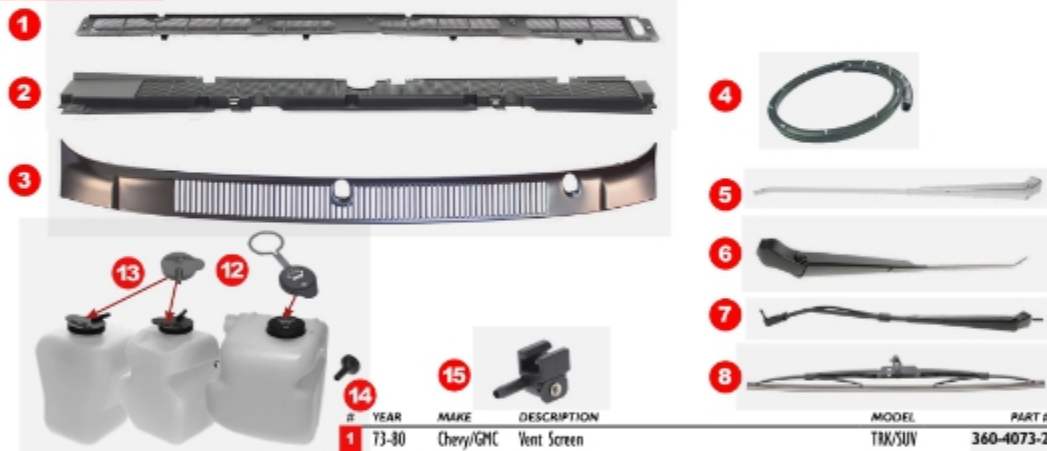

COWL & WIPERS

#	YEAR	MAKE	DESCRIPTION	MODEL	PART #
1	73-80	Chevy/GMC	Vent Screen	TRX/SUV	360-4073-2
2	81-91	Chevy/GMC	Vent Screen	TRX/SUV	360-4081-2
3	81-91	Chevy/GMC	Vent Panel	TRX/SUV	371-4081
4	73-80	Chevy/GMC	Hood To Cowl Seal	TRX/SUV	X363-4073
5	81-91	Chevy/GMC	Hood To Cowl Seal	TRX/SUV	X363-4081
	73-84	Chevy/GMC	Wiper Arm - Silver	TRX/SUV	X382-4073-1
6	73-84	Chevy/GMC	Wiper Arm - Black	TRX/SUV	X382-4073-1B
7	85-91	Chevy/GMC	Wiper Arm - Black w/ Nozzle	TRX	X382-4085-1
8	73-91	Chevy/GMC	Wiper Blade - 16" - Black	TRX/SUV	X382-3068-1B
9	73-91	Chevy/GMC	Wiper Blade - 16" - Stainless Steel	TRX/SUV	X382-3068-1
	73-75	Chevy/GMC	Windshield Washer Jar With Cap	TRX/SUV	343-4073-1S
10	85-87	Chevy/GMC	Windshield Washer Jar with Cap	TRX/SUV	343-4076-2
11	85-91	Chevy/GMC	Windshield Washer Jar With Cap and Splash Shield	TRX/SUV	343-4085-1S
12	85-91	Chevy/GMC	Windshield Washer Jar Cap	TRX/SUV	343-4085-1
13	87-91	Chevy/GMC	Windshield Washer Jar Cap	TRX/SUV	343-4076-1
14	73-91	Chevy/GMC	Washer Jar Fluid Screen/Filter	TRX/SUV	343-4076-1S
15	85-91	Chevy/GMC	Windshield Washer Nozzle	TRX/SUV	343-4085-7
16	73	Chevy/GMC	Coolant Overflow Jar Cap	TRX/SUV	X358-4073-C