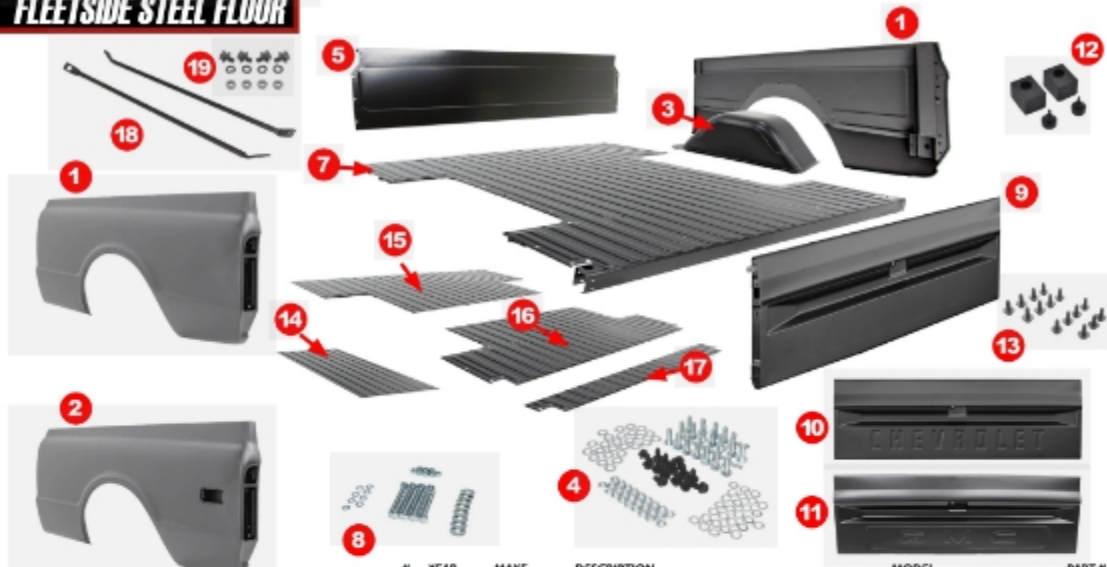

FLEETSIDE STEEL FLOOR

#	YEAR	MAKE	DESCRIPTION	MODEL	PART #
1	67	Chevy/GMC	Bedside - OE Style - LH	SHORT BED	720-4067-L
	67	Chevy/GMC	Bedside - OE Style - RH	SHORT BED	720-4067-R
2	68-72	Chevy/GMC	Bedside - OE Style - LH	SHORT BED	X720-4067-1L
	68-72	Chevy/GMC	Bedside - OE Style - RH	SHORT BED	X720-4067-1R
	68-72	Chevy/GMC	Bedside - OE Style - LH	LONG BED	720-4067-2L
	68-72	Chevy/GMC	Bedside - OE Style - RH	LONG BED	720-4067-2R
	67-72	Chevy/GMC	Bedside - No Holes - LH	SHORT BED	X720-4067-3L
	67-72	Chevy/GMC	Bedside - No Holes - RH	SHORT BED	X720-4067-3R
3	67-72	Chevy/GMC	Bed Wheelhouse - OE Style - LH or RH	TRK/SUV	760-4067
	67-72	Chevy/GMC	Bed Wheelhouse - 4" Wider - LH or RH	TRK/SUV	760-4067-4
4	67-72	Chevy/GMC	Wheelhouse Hardware Kit - OE Style - 102pcs	TRK/SUV	761-4067-S
	67-72	Chevy/GMC	Wider Wheelhouse Hardware Kit - 118pcs	TRK/SUV	761-4067-4S
5	67-72	Chevy/GMC	Front Bed Panel - OE Style - Steel Floor	TRK	715-4067-1
6	67-72	Chevy/GMC	Front Bed Panel Hardware Kit - Steel Floor	TRK	X715-4067-1S
7	67-72	Chevy/GMC	Bed Floor Assembly - 4" Wider	SHORT BED	790-4067-64S
	67-72	Chevy/GMC	Bed Floor Assembly - OE Style	SHORT BED	790-4067-6S
	67-72	Chevy/GMC	Bed Floor Assembly - OE Style	LONG BED	X790-4067-8S
8	67-72	Chevy/GMC	Truck Bed to Frame Mounting Kit - 32pcs	TRK	727-4067-1ZS
9	69-72	Chevy/GMC	Tailgate - Plain	TRK/SUV	925-4067-1
10	69-72	Chevy	Tailgate - "CHEVROLET"	TRK/SUV	925-4067-2
11	67-72	GMC	Tailgate - "GMC"	TRK/SUV	925-4967
12	67-72	Chevy/GMC	Tailgate Bumper Set - 4pcs	TRK/SUV	X926-4067-S
13	67-72	Chevy/GMC	Tailgate Hardware Kit - 15pcs	TRK/SUV	X927-4067-11S
14	67-72	Chevy/GMC	Bed Floor Repair Panel - 48" x 16"	TRK/SUV	791-4067
15	67-72	Chevy/GMC	Front Bed Floor Repair Panel - 42"	SHORT BED	791-4067-61
	67-72	Chevy/GMC	Front Bed Floor Repair Panel - 53.5"	LONG BED	791-4067-81
16	67-72	Chevy/GMC	Rear Bed Floor Repair Panel - 42"	SHORT BED	791-4067-62
	67-72	Chevy/GMC	Rear Bed Floor Repair Panel - 51"	LONG BED	791-4067-82
17	67-72	Chevy/GMC	Rear Bed Floor Repair Panel - 15"	TRK/SUV	791-4067-3
18	67-72	Chevy/GMC	Bedside Outer Braces - Pair	TRK	220-4067-P
19	67-72	Chevy/GMC	Bedside Brace Hardware Kit - Rear	TRK/SUV	X781-4067-1S
20	67-72	Chevy/GMC	Rear Gravel Deflector Hardware Kit	TRK	X975-4060-S

VISIT US ONLINE FOR THE MOST
UP-TO-DATE PRICING AND SELECTION