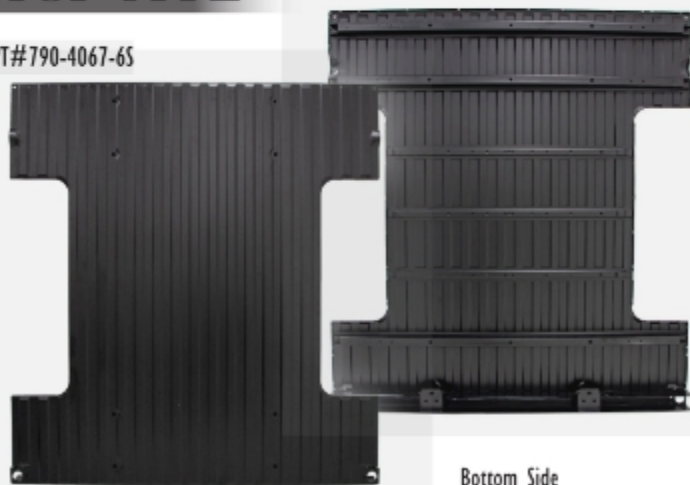

ALL NEW TOOLING! OE STYLE BED FLOOR ASSEMBLIES

1967-1972

PT#790-4067-6S

Bottom Side

- Chevy / GMC C/K Pickup
- Short Bed Fleetside
- Direct Bolt-In
- OE gauge steel
- 1-Pc OE Style Floor Pan
- Complete w/ Braces & Cross Rails

833.404.4443

WWW.AUTOMETALDIRECT.COM

121