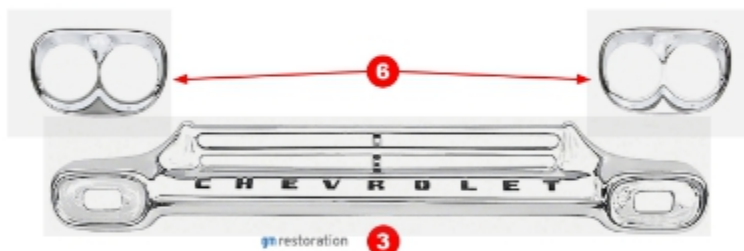

#	YEAR	MAKE	DESCRIPTION	MODEL	PART #
1	55-56	Chevy	Grille - Chrome	TRX, SUV	X150-4055-C
2	57	Chevy	Grille - Chrome	TRX, SUV	K-CX1556
3	58-59	Chevy	Grille - Chrome w/ "CHEVROLET"	TRX, SUV	K-CX1557
4	55-59	Chevy	Grille - Black EDP Coated	TRX, SUV	X150-4055
5	55-57	Chevy GMC	Headlamp Bezels w/ Seals - Chrome - Pair	TRX, SUV	X145-4055-S
6	55-57	Chevy GMC	Headlamp Bezel Seals w/ Wire Core - Pair	TRX, SUV	X145-4047-1P
7	58-59	Chevy GMC	Headlamp Bezels - Chrome Steel - Pair	TRX, SUV	X145-4058-P
8	58-59	Chevy GMC	Headlamp Mounting Bracket and Retainer Ring Set - 8pcs	TRX, SUV	X141-4058-S
	57	Chevy	Upper Grille Filler Panel	TRX, SUV	X130-4057