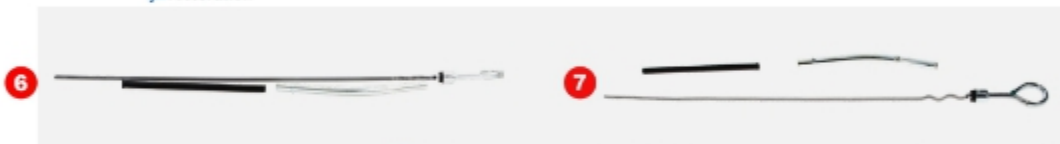

#	YEAR	MAKE	DESCRIPTION	MODEL	PART #
5	67-72	Chevy/GMC	Valve Covers - Chrome - Pair	TRK/SUV	W-540

gmrestoration

#	YEAR	MAKE	DESCRIPTION	MODEL	PART #
6	69-72	Chevy/GMC	Engine Oil Dipstick Kit - 1st design	TRK/SUV	R-680
7	69-72	Chevy/GMC	Engine Oil Dipstick Kit - 2nd design	TRK/SUV	R-681