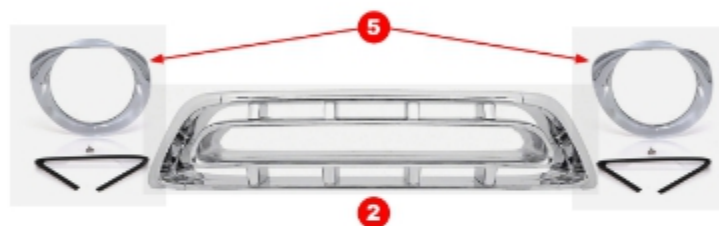

#	YEAR	MAKE	DESCRIPTION	MODEL	PART #
1	55-56	Chevy	Grille - Chrome	TRX, SUV	X150-4055-C
2	57	Chevy	Grille - Chrome	TRX, SUV	K-CX1556
3	58-59	Chevy	Grille - Chrome w/ "CHEVROLET"	TRX, SUV	K-CX1557
4	55-59	Chevy	Grille - Black EDP Coated	TRX, SUV	X150-4055
5	55-57	Chevy GMC	Headlamp Bezels w/ Seals - Chrome - Pair	TRX, SUV	X145-4055-S
6	55-57	Chevy GMC	Headlamp Bezel Seals w/ Wire Core - Pair	TRX, SUV	X145-4047-1P
7	58-59	Chevy GMC	Headlamp Bezels - Chrome Steel - Pair	TRX, SUV	X145-4058-P
8	58-59	Chevy GMC	Headlamp Mounting Bracket and Retainer Ring Set - 8pcs	TRX, SUV	X141-4058-S
	57	Chevy	Upper Grille Filler Panel	TRX, SUV	X130-4057