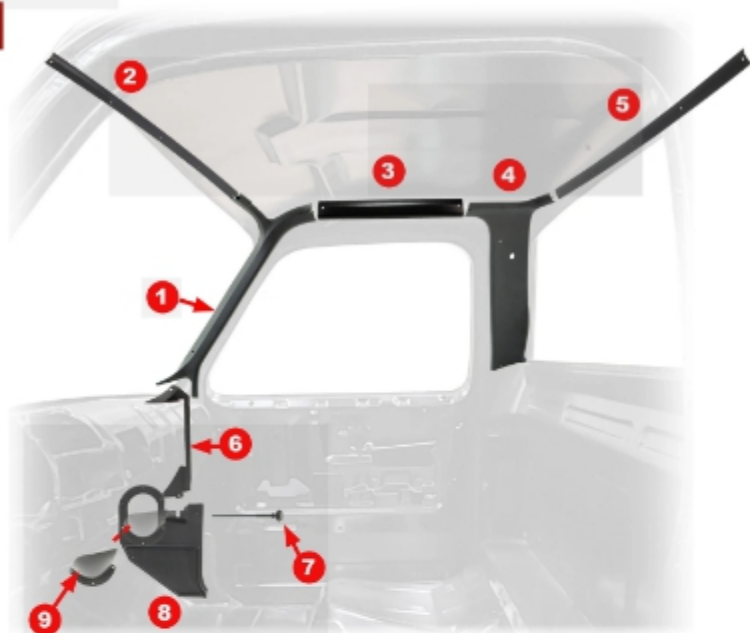

GM 1973-91 PICKUP, SUV

INTERIOR TRIM