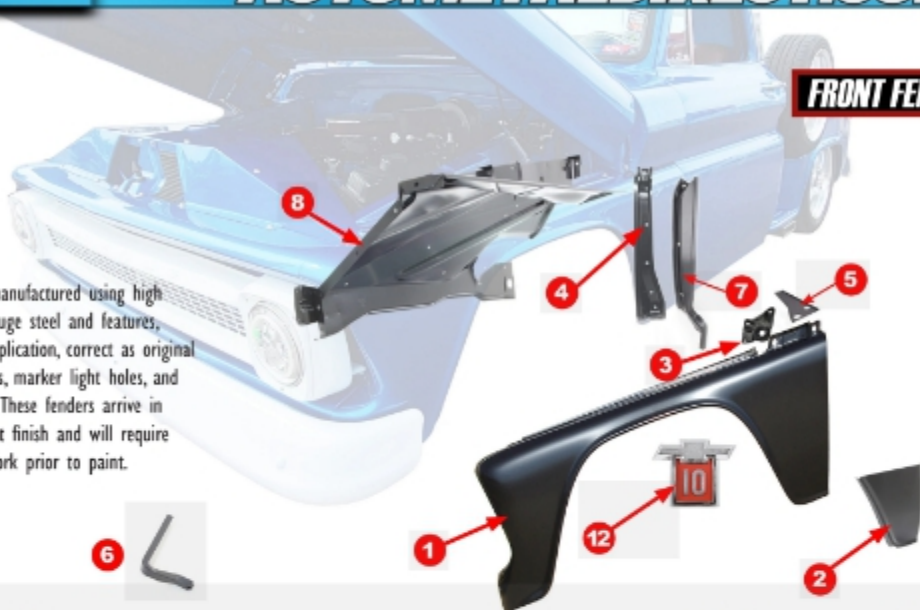

FRONT FENDER

Each fender is manufactured using high quality, heavy gauge steel and features, depending on application, correct as original body lines, braces, marker light holes, and antenna cut-out. These fenders arrive in a black EDP Coat finish and will require standard prep work prior to paint.

Chevrolet
APACHE 10

Chevrolet
APACHE 10

9 gm restoration

10 gm restoration

11 gm restoration

12 gm restoration

13 gm restoration

14 gm restoration