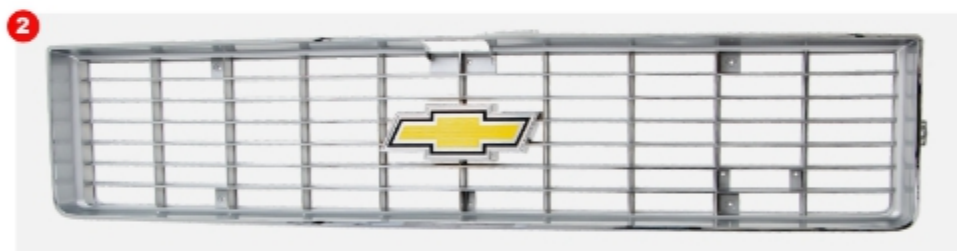

VISIT US ONLINE FOR THE MOST UP-TO-DATE PRICING AND SELECTION

GM 1973-91 PICKUP, SUV

GRILLE & MOLDING

1973-1974

Included with Grille Shell or Sold as a Replacement

Speed Nuts Included

#	YEAR	MAKE	DESCRIPTION	MODEL	PART #
1	73-74	Chevy	Premium Grille - Argent Gray - w/ Foil Bowtie Emblem	TRK/SUV	150-4073-1
2	73-74	Chevy	Premium Grille - Chrome Trim - w/ Foil Bowtie Emblem	TRK/SUV	150-4073-2
3	73-74	Chevy/GMC	Replacement Bowtie Emblem - Foil OE Style	TRK/SUV	999-4073-13
4	73-74	Chevy/GMC	Grille Installation Hardware Kit - 12pcs	TRK/SUV	X153-4073-S
5	73-74	Chevy/GMC	Grille Attachment Nut - Sold Each (4 per truck)	TRK/SUV	X153-4073-1
6	73-74	Chevy/GMC	Grille Emblem - "350" Engine Designation	TRK/SUV	999-4073-11
6	73-74	Chevy/GMC	Grille Emblem - "454" Engine Designation	TRK/SUV	999-4073-12