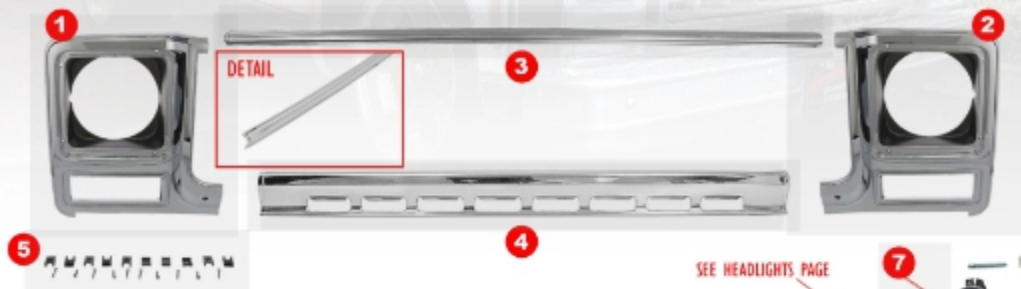

ROUNDEYE

TRIM & BUCKETS

SEE HEADLIGHTS PAGE