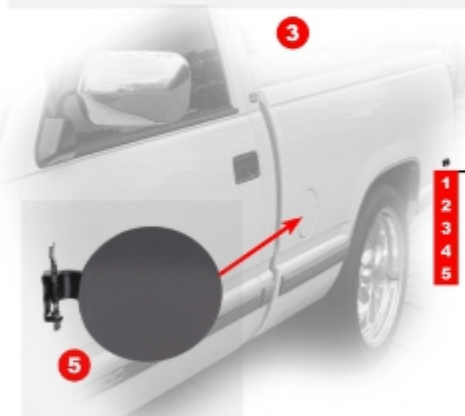

GAS TANK

1

3

2

4

#	YEAR	MAKE	DESCRIPTION	MODEL	PART #
1	88-96	Chevy GMC	25 Gallon - will not fit 3500HD	TRX	890-4088-25
2	88-96	Chevy GMC	34 Gallon - will not fit 3500HD	TRX	890-4088-34
3	97-00	Chevy GMC	25 Gallon - will not fit 3500HD	TRX	890-4097-25
4	97-00	Chevy GMC	34 Gallon - will not fit 3500HD	TRX	890-4097-34
5	88-98	Chevy GMC	Premium Gas Tank Filler Door	TRX/SUV	724-4088-1

TANK STRAP

5

6

7

#	YEAR	MAKE	DESCRIPTION	MODEL	PART #
5	88-98	Chevy GMC	Strap Set - 95L 6" BOX (25 Gallon)	Shortbed	X880-4088-256P
6	88-98	Chevy GMC	Strap Set - 95L 8" BOX (25 Gallon)	Longbed	X880-4088-258P
7	88-98	Chevy GMC	Strap Set - 129L (34 Gallon)	TRX	X880-4088-34P