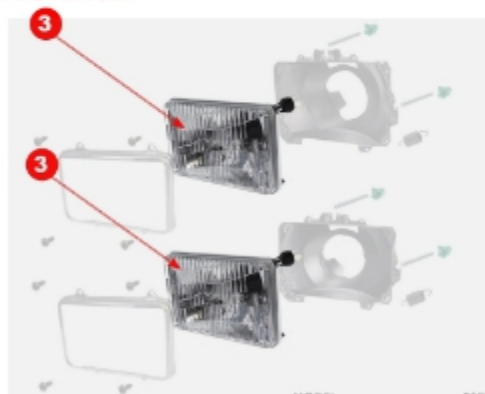

DUAL HEADLAMP

#	YEAR	MAKE	DESCRIPTION	MODEL	PART #
3	81-91	Chery/GMC	RetroBright LED Headlight Kit - 4"x6" - 5700K - High & Low Beam - Dual Headlight	TRX/SUV	X149-HR465S-57L
	81-91	Chery/GMC	RetroBright LED Headlight Kit - 4"x6" - 5700K - High Beam Only - Dual Headlight	TRX/SUV	X149-HR465S-57H
	81-91	Chery/GMC	RetroBright LED Headlight Kit - 4"x6" 3000K - High & Low Beam	TRX/SUV	X149-HR465S-30L
	81-91	Chery/GMC	RetroBright LED Headlight Kit - 4"x6" 3000K - High Beam Only	TRX/SUV	X149-HR465S-30H
4	81-91	Chery/GMC	RetroBright LED Headlight Kit - 5"x7" - 5700K - High & Low Beam - Single Headlight	TRX/SUV	X149-HR558S-57
	81-91	Chery/GMC	RetroBright LED Headlight Kit - 5"x7" - 3000K - High & Low Beam - Single Headlight	TRX/SUV	X149-HR558S-30