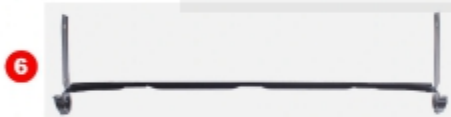

GLOVE BOX

#	YEAR	MAKE	DESCRIPTION	MODEL	PART #
1	64-66	Chevy	Glove Box Door - Black	TRX	461-4064
2	64-66	Chevy	Glove Box Door - Chrome	TRX	461-4064-C
3	64-66	Chevy	Glove Box Door Emblem - w/ "CHEVROLET"	TRX	T-9340
4	64-66	Chevy	Glove Box Door Emblem - Chrome - w/ "CHEVROLET"	TRX	T-9340A
5	60-63	Chevy	Glove Box Liner	TRX	X461-4060-1
6	64-66	Chevy	Glove Box Liner - w/o AC	TRX	X461-4064-1
6	64-66	Chevy	Glove Box Liner - w/ AC	TRX	X461-4064-2
6	60-66	GMC	Glove Box Liner	TRX	X461-4960-1
6	64-66	Chevy	Glove Box Door Hinge	TRX	461-4064-1
7	60-66	Chevy GMC	Glove Box Door Bumper - Each	TRX	X461-3062-5
8	60-66	Chevy GMC	Glove Box Door Bushing - Each	TRX/SUV	X461-4060-4
9	60-66	Chevy GMC	Glove Box Door Striker	TRX/SUV	X461-4060-3