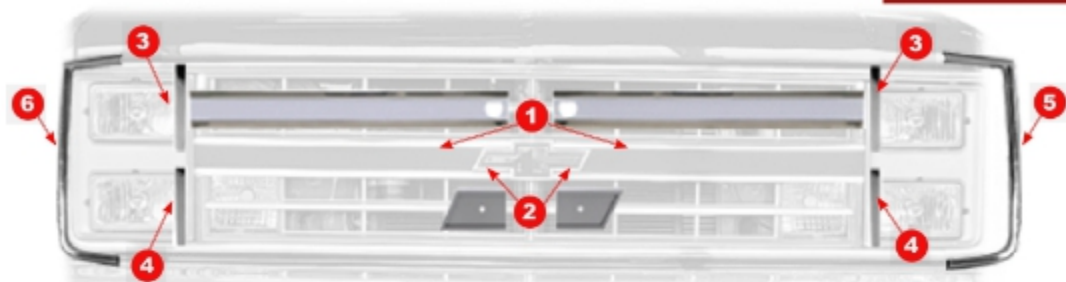

SINGLE HEADLIGHT

DUAL HEADLIGHT

3

9

10

#	YEAR	MAKE	DESCRIPTION	MODEL	PART #
1	85-87	Chevy	Premium Grille - OE Style w/Emblem Mount - Argent Gray - Single Headlight	TRX/SUV	150-4085-11
2	85-87	Chevy	Premium Grille - OE Style w/Emblem Mount - Argent Gray - Dual Headlights	TRX/SUV	150-4085-22
3	85-87	GMC	Grille - OE Style - For Dual Headlights	TRX/SUV	X150-4985
4	85-87	Chevy/GMC	Headlamp Bezel - Silver - Single Light - LH	TRX/SUV	X145-4085-1L
5	85-87	Chevy/GMC	Headlamp Bezel - Silver - Single Light - RH	TRX/SUV	X145-4085-1R
6	85-87	Chevy/GMC	Headlamp Bezel - Gray - Dual Light - LH	TRX/SUV	X145-4085-3L
7	85-87	Chevy/GMC	Headlamp Bezel - Gray - Dual Light - RH	TRX/SUV	X145-4085-3R
8	85-87	Chevy/GMC	Headlamp Bezel Screw	TRX/SUV	X145-4081-4
9	85-87	Chevy	Grille Emblem - w/ Chrome Trim - "Bowtie"	TRX/SUV	999-4083-1
10	85-87	Chevy	Grille Emblem - w/o Chrome Trim - "Bowtie"	TRX/SUV	999-4085-1