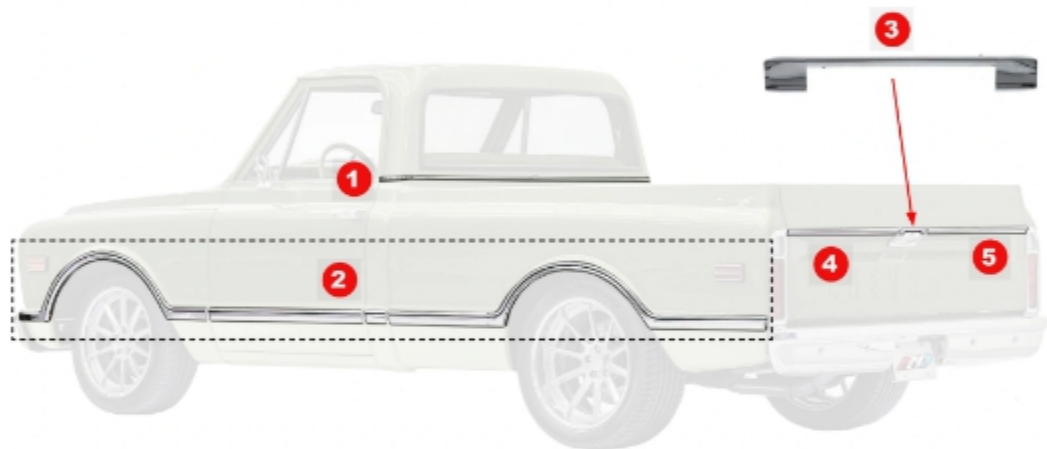

#	YEAR	MAKE	DESCRIPTION	MODEL	PART #
1	67-72	Chevy/GMC	Cab Back Molding Set - Paint Divider - 3 pcs	TRK	X456-4067-S
2	67-68	Chevy/GMC	Side Molding Set - 12pcs with Clips - Shortbed Floe/side	TRK	X299-4067-6S
3	67-72	Chevy/GMC	Upper Center Tailgate Molding	TRK/SUV	X930-4067-C
4	67-72	Chevy/GMC	Upper Tailgate Molding - LH	TRK/SUV	X930-4069-1L
5	67-72	Chevy/GMC	Upper Tailgate Molding - RH	TRK/SUV	X930-4069-1R