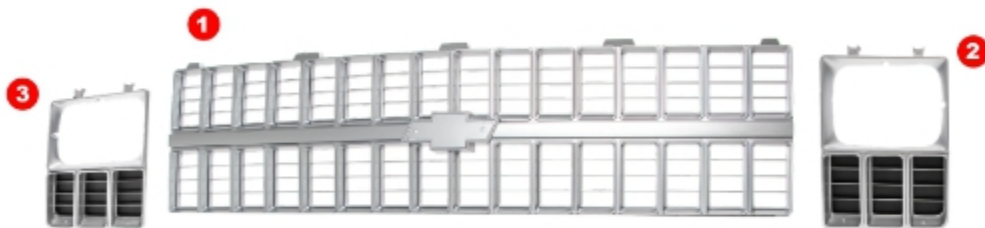

SINGLE HEADLIGHT