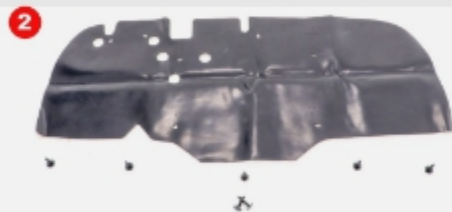

INTERIOR

VISIT US ONLINE FOR THE LATEST
UP-TO-DATE PRICING AND SELECTION

#	YEAR	MAKE	DESCRIPTION	MODEL	PART #
1	47-55	Chevy GMC	Firewall Insulation - Fiberglass - 3pc	TRK, SUV	R-CT116
	47-53	Chevy GMC	Firewall Insulation - Rubber - 1pc	TRK	R-CT327
2	54-55	Chevy GMC	Firewall Insulation - Rubber - 1pc	TRK	R-CT328
3	47-55	Chevy GMC	Floor Underlay - Mastic	TRK	R-CT150
4	47-55	Chevy GMC	Interior Door Panels - Black - Pair	TRK	R-CT188
5	47-55	Chevy GMC	Interior Door Panels - Brown - Pair	TRK	R-CT189
6	47-55	Chevy GMC	Interior Door Panels - Gray - Pair	TRK	R-CT190
7	47-53	Chevy GMC	Interior Door Panels - Pearl Beige - Pair	TRK	R-CT317
8	54-55	Chevy GMC	Arm Rest - Brown - LH or RH	TRK, SUV	X529-4054-BRN
9	54-55	Chevy GMC	Arm Rest - Gray - LH or RH	TRK, SUV	X529-4054-GRY
10	47-53	Chevy GMC	Interior Kick Panels - Black - Pair	TRK, SUV	R-CT194
11	47-55	Chevy GMC	Interior Kick Panels - Brown - Pair	TRK, SUV	R-CT195
12	47-55	Chevy GMC	Interior Kick Panels - Gray - Pair	TRK	R-CT196

WARNING: Cancer and Reproductive Harm - www.P65Warnings.ca.gov