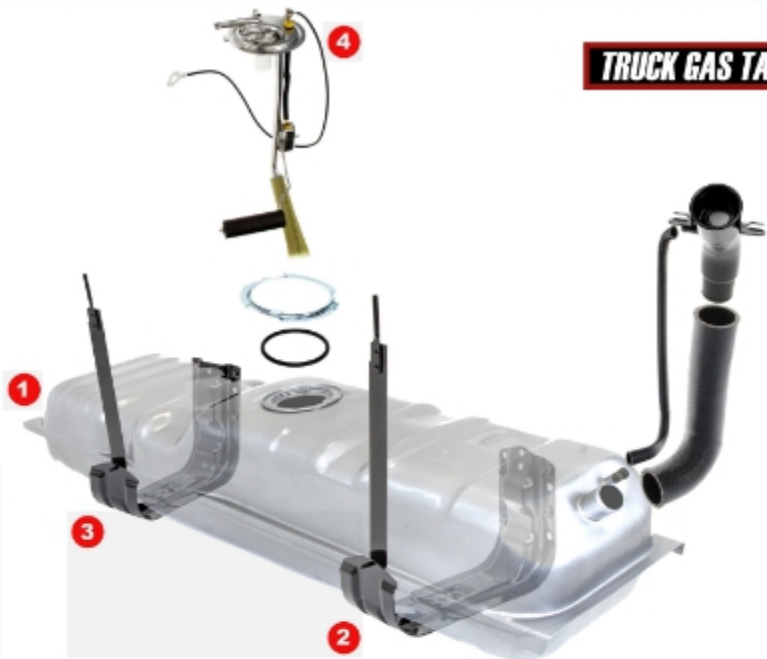

TRUCK GAS TANK

#	YEAR	MAKE	DESCRIPTION	MODEL	PART #
1	73-81	Chevy/GMC	Side Mount - 16 Gallon	SHORT BED	890-4073-16
	73-81	Chevy/GMC	Side Mount - 20 Gallon	LONG BED	890-4073-20
2	82-86	Chevy/GMC	Side Mount - 16 Gallon	SHORT BED	890-4082-16
	82-86	Chevy/GMC	Side Mount - 20 Gallon	LONG BED	890-4082-20
3	87	Chevy/GMC	Side Mount - 16 Gallon	SHORT BED	890-4087-16
	87	Chevy/GMC	Side Mount - 20 Gallon	LONG BED	890-4087-21
4	73-91	Chevy/GMC	Tank Support Bracket - w/ Strap - Front	TRK	820-4073-1
	73-91	Chevy/GMC	Tank Support Bracket - w/ Strap - Rear	TRK	820-4073-2
5	73-91	Chevy/GMC	Tank Straps - Pair - Side Mount Tanks	TRK	880-4073-P
	73-79	Chevy/GMC	Driver Side Sending Unit - 2 Outlets	TRK	881-4073-32
6	73-79	Chevy/GMC	Driver Side Sending Unit - 3 Outlets	TRK	881-4073-53
	80-84	Chevy/GMC	Driver Side Sending Unit - 2 Outlets	TRK	881-4080-31
7	80-86	Chevy/GMC	Driver Side Sending Unit - 3 Outlets - w/o EFI	TRK	881-4080-33
	87-89	Chevy/GMC	Driver Side Sending Unit - 3 Outlets - with EFI	TRK	881-4087-31
8	73-75	Chevy/GMC	Passenger Side Sending Unit - 1 Outlet	TRK	881-4073-31
	73-79	Chevy/GMC	Passenger Side Sending Unit - 2 Outlets	TRK	881-4073-34
9	73-79	Chevy/GMC	Passenger Side Sending Unit - 3 Outlets	TRK	881-4073-33
	80-84	Chevy/GMC	Passenger Side Sending Unit - 2 Outlets	TRK	881-4080-32
10	80-86	Chevy/GMC	Passenger Side Sending Unit - 3 Outlets - w/o EFI	TRK	881-4080-34
	87-89	Chevy/GMC	Passenger Side Sending Unit - 3 Outlet - with EFI	TRK	881-4087-32
11	81-91	Chevy/GMC	Tank Selector Switch - w/ Carburetor	TRK/SUV	X891-4081-1
	87-91	Chevy/GMC	Tank Selector Switch - w/ TBI EFI	TRK/SUV	X891-4087-1

VISIT US ONLINE FOR THE MOST
UP-TO-DATE PRICING AND SELECTION