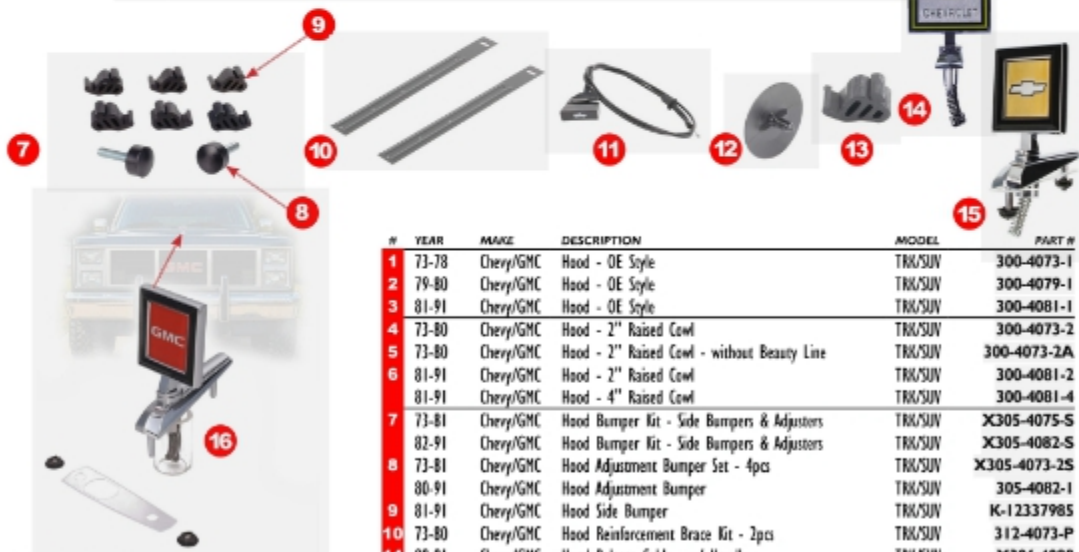

#	YEAR	MAKE	DESCRIPTION	MODEL	PART #
1	73-78	Chery/GMC	Hood - OE Style	TRX/SUV	300-4073-1
2	79-80	Chery/GMC	Hood - OE Style	TRX/SUV	300-4079-1
3	81-91	Chery/GMC	Hood - OE Style	TRX/SUV	300-4081-1
4	73-80	Chery/GMC	Hood - 2" Raised Cowl	TRX/SUV	300-4073-2
5	73-80	Chery/GMC	Hood - 2" Raised Cowl - without Beauty Line	TRX/SUV	300-4073-2A
6	81-91	Chery/GMC	Hood - 2" Raised Cowl	TRX/SUV	300-4081-2
	81-91	Chery/GMC	Hood - 4" Raised Cowl	TRX/SUV	300-4081-4
7	73-81	Chery/GMC	Hood Bumper Kit - Side Bumpers & Adjusters	TRX/SUV	X305-4075-S
	82-91	Chery/GMC	Hood Bumper Kit - Side Bumpers & Adjusters	TRX/SUV	X305-4082-S
8	73-81	Chery/GMC	Hood Adjustment Bumper Set - 4pcs	TRX/SUV	X305-4073-2S
	80-91	Chery/GMC	Hood Adjustment Bumper	TRX/SUV	305-4082-1
9	81-91	Chery/GMC	Hood Side Bumper	TRX/SUV	K-12337985
10	73-80	Chery/GMC	Hood Reinforcement Brace Kit - 2pcs	TRX/SUV	312-4073-P
11	86-91	Chery/GMC	Hood Release Cable - w/ Handle	TRX/SUV	X306-4088
12	73-91	Chery/GMC	Hood Insulation Clips - 25pcs	TRX/SUV	X315-3570-1S
13	73-91	Chery/GMC	Hood to Fender Bumper - LH or RH	TRX/SUV	X305-4073-2
14	77-80	Chery	Hood Emblem - "Bowtie" gmrestoration	TRX/SUV	T-9900
15	81-91	Chery	Hood Emblem - "Bowtie" gmrestoration	TRX/SUV	999-4081-3
16	81-91	GMC	Hood Ornament - w/ Gasket & Hardware	TRX/SUV	X999-4981-3

VISIT US ONLINE FOR THE MOST
UP-TO-DATE PRICING AND SELECTION