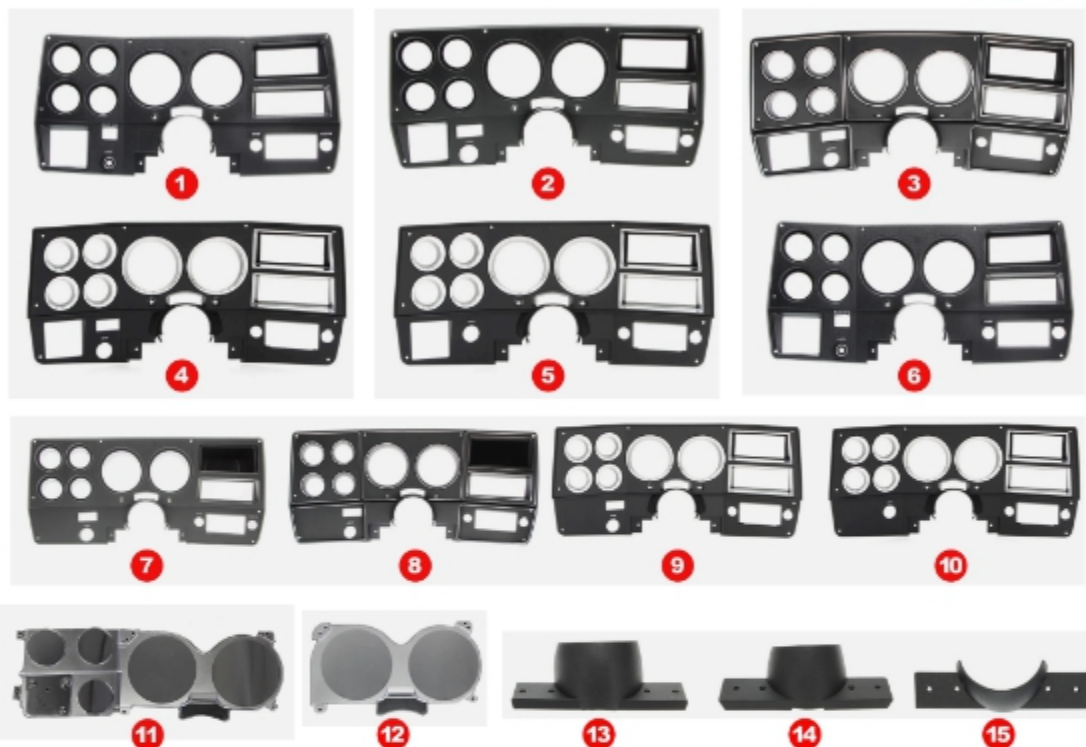

DASH BEZEL

#	YEAR	MAKE	DESCRIPTION	MODEL	PART #
1	73-74	Chevy/GMC	Bezel w/ AC - Black/Chrome	TRX/SUV	460-4073-AC
2	75-77	Chevy/GMC	Bezel w/ AC - Black/Chrome	TRX/SUV	460-4075-AC
3	78-80	Chevy/GMC	Bezel w/ AC - Black/Chrome	TRX/SUV	460-4078-AC
4	81-83	Chevy/GMC	Bezel w/ AC - Black/Chrome	TRX/SUV	460-4081-BAC
5	84-87	Chevy/GMC	Bezel w/ AC - Black/Chrome	TRX/SUV	460-4084-BAC
6	73-74	Chevy/GMC	Bezel w/o AC - Black/Chrome	TRX/SUV	460-4073
7	75-77	Chevy/GMC	Bezel w/o AC - Black/Chrome	TRX/SUV	460-4075
8	78-80	Chevy/GMC	Bezel w/o AC - Black/Chrome	TRX/SUV	460-4078
9	81-83	Chevy/GMC	Bezel w/o AC - Black/Chrome	TRX/SUV	460-4081-B
10	84-87	Chevy/GMC	Bezel w/o AC - Black/Chrome	TRX/SUV	460-4084-B
11	73-80	Chevy/GMC	Gauge Lens w/ Clock	TRX/SUV	474-4073-71
12	73-80	Chevy/GMC	Gauge Lens w/o Clock	TRX/SUV	474-4073-72
12	73-80	Chevy/GMC	Gauge Lens w/o Gauges	TRX/SUV	474-4073-73
12	81-87	Chevy/GMC	Gauge Lens w/ Clock	TRX/SUV	474-4081-71
13	73-77	Chevy/GMC	Upper Steering Column Cover	TRX/SUV	458-4073-1
14	78-80	Chevy/GMC	Upper Steering Column Cover	TRX/SUV	458-4078-1
15	81-91	Chevy/GMC	Upper Steering Column Cover	TRX/SUV	458-4081-1
15	73-91	Chevy/GMC	Lower Steering Column Cover	TRX/SUV	458-4073-3
16	78-80	Chevy/GMC	Bezel Trim w/ AC - Brushed Aluminum	TRX/SUV	460-4078-1BAC
17	78-80	Chevy/GMC	Bezel Trim w/o AC - Brushed Aluminum	TRX/SUV	460-4078-1B
18	81-91	Chevy/GMC	Bezel Trim - Brushed Aluminum	TRX/SUV	460-4081-A