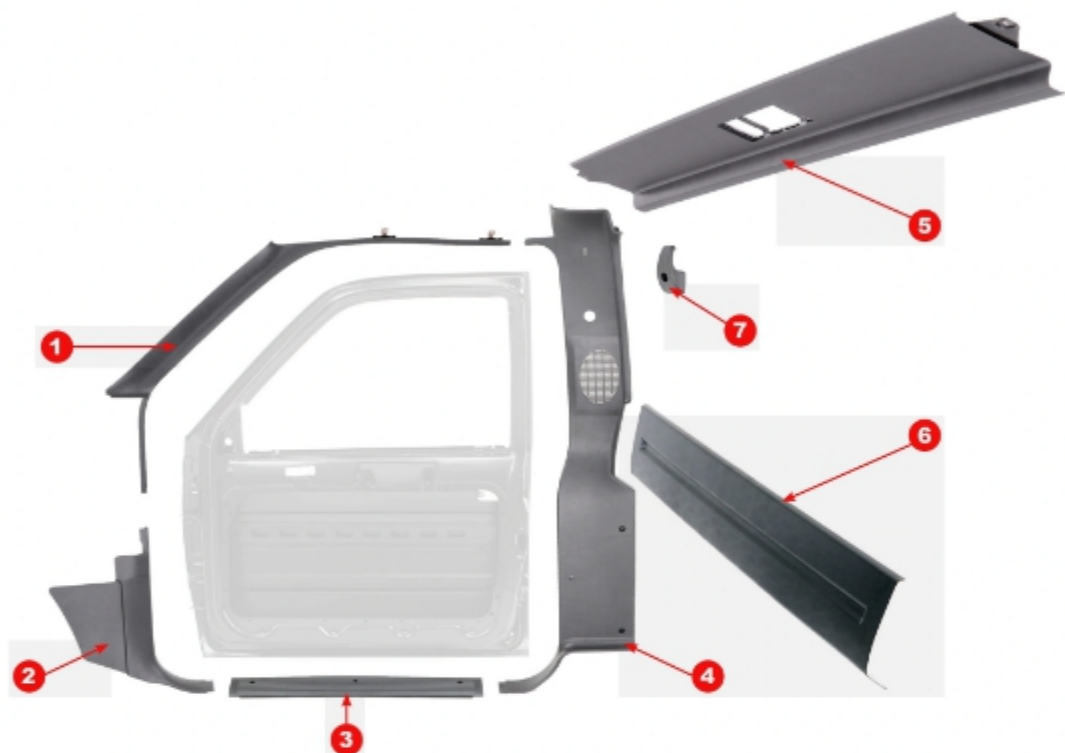

#	YEAR	MAKE	DESCRIPTION	MODEL	PART #
1	88-94	Chevy GMC	A-Pillar Panel - Upper LH - Black	TRK/SUV	373-4088-1L
	88-94	Chevy GMC	A-Pillar Panel - Upper RH - Black	TRK/SUV	373-4088-1R
2	88-94	Chevy GMC	Kick Panel - LH - Black	TRK/SUV	447-4088-L
	88-94	Chevy GMC	Kick Panel - RH - Black	TRK/SUV	447-4088-R
3	88-94	Chevy GMC	Door Sill Plate - Front LH or RH - Black	TRK/SUV	445-4088
4	88-94	Chevy GMC	Rear Pillar Cover - LH - Black	TRK/SUV	642-4088-2L
	88-94	Chevy GMC	Rear Pillar Cover - RH - Black	TRK/SUV	642-4088-2R
5	88-94	Chevy GMC	Rear Window Trim Panel - Upper - Black	TRK/SUV	642-4088-3
6	88-94	Chevy GMC	Rear Window Trim Panel - Lower - Black	TRK/SUV	642-4088-4
7	88-94	Chevy GMC	Coat Hook - Black	TRK/SUV	612-4088-1