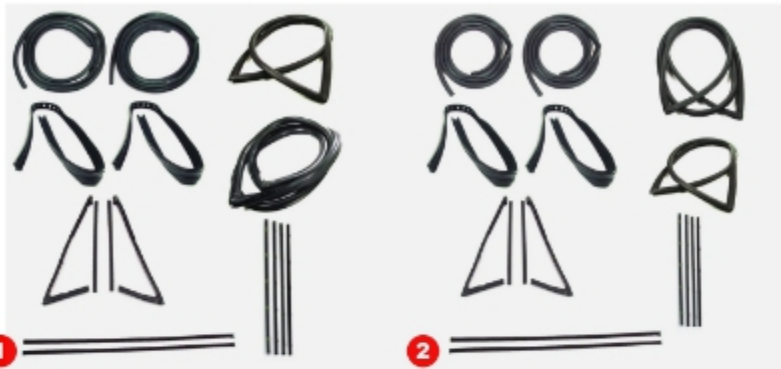

WEATHERSTRIP KITS

Kits Include:

- Windshield Gasket
- Vent Window Seals
- Door Glass Runs
- Division Post Seals
- Beltline Window Felts
- Door Seals (On Cab)
- Back Glass Seal