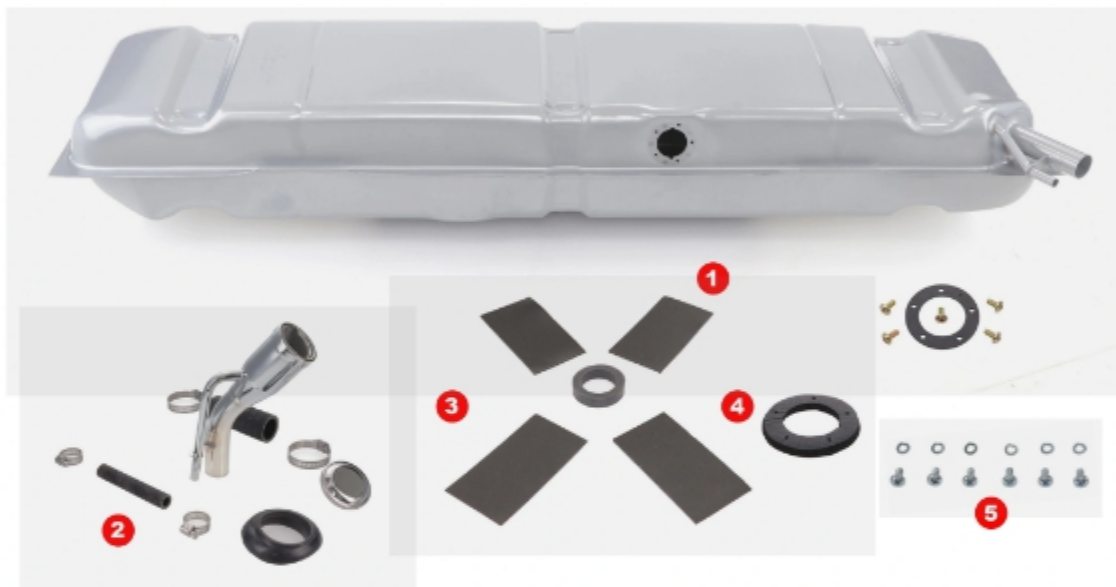

VISIT US ONLINE FOR THE MOST UP TO DATE PRICING AND SELECTION

#	YEAR	MAKE	DESCRIPTION	MODEL	PART #
1	49-55	Chevy GMC	In Cab, 18 Gallon	TRX	890-4047-N
2	49-55	Chevy GMC	Fuel Filler Neck Kit - Chrome Cap	TRX	X891-4049-S
3	49-55	Chevy GMC	Gas Tank Mount Gasket Kit	TRX	R-CT546
4	47-55	Chevy GMC	Sending Unit Seal	TRX, SUV	R-CT587
5	47-55	Chevy GMC	Gas Tank Sending Unit Hardware Kit	TRX, SUV	X881-4047-S
6	49-55	Chevy GMC	Gas Tank Straps - Pair	TRX, SUV	X880-4049-P
7	47-55	Chevy GMC	Gas Cap - Stainless Steel	TRX, SUV	X888-4038-I