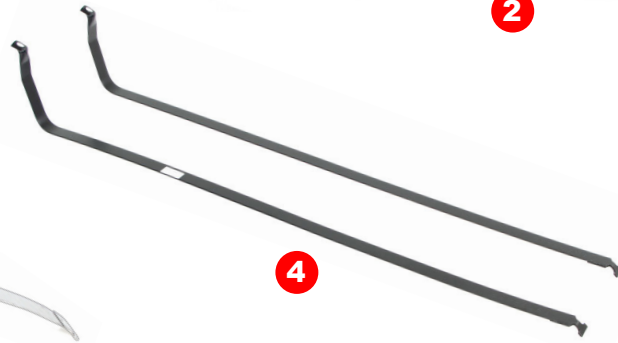

GAS TANK

AMD OE replacement fuel tanks are stamped from high quality rust resistant steel which is lead/tin plated inside and out. Each tank features the correct shape, size, holes, ribs and curvature, like original. All tanks are pressure tested for leaks. Mounting straps and sending units are sold separate.

#	YEAR	DESCRIPTION	MODEL	PART #
1	66-67	Gas Tank - 19 Gallon	All B-Body	890-1466
2	68-70	Gas Tank - 19 Gallon - w/o EEC	Charger	890-2668
	68-70	Gas Tank - 19 Gallon - w/ 2 Front Vent Lines - (except Charger)	All B-Body	890-1468-2
	70	Gas Tank - 19 Gallon - w/ 4 Front Vent Lines - (except Charger)	All B-Body	890-1470-4
	70	Gas Tank - 19 Gallon - w/ 4 Side Vent Lines	Charger	890-2670
	71-72	Gas Tank - 20 Gallon - w/ 4 Side Vent Lines	All B-Body	890-1471
	72-73	Gas Tank - 20 Gallon - w/ 4 Front Vent Lines	All B-Body	890-1472
	74	Gas Tank - 20 Gallon	All B-Body	890-1474
3	66-67	Gas Tank Strap - Each - One Used Per Car	All B-Body	X880-1466
4	68-70	Gas Tank Straps - Pair	All B-Body	X880-1468-P
	71-73	Gas Tank Straps - Pair	All B-Body	X880-1471-P
5	68-74	Gas Tank Strap Hardware Kit - 4 pcs	All B-Body	X880-1000-1S
6	62-79	Gas Tank Anti-Squeak 5-Piece Kit	All B-Body	W-862A

VISIT US ONLINE FOR THE MOST UP-TO-DATE PRICING AND SELECTION