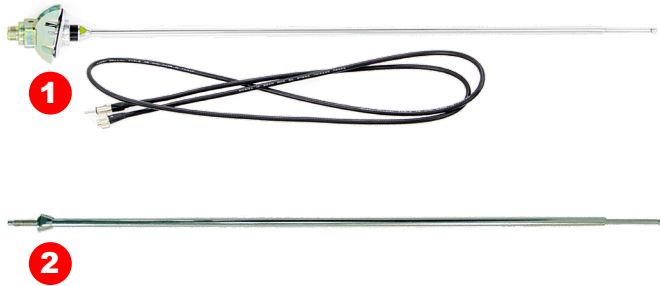

ANTENNA

#	YEAR	DESCRIPTION	MODEL	PART #
1	66-67	Antenna Assembly - Front Fender	All A-Body	K-MA1439
	68-76	Antenna Assembly - except Barracuda	All A-Body	S-PA1
	68-76	Antenna Assembly - except Barracuda	All A-Body	X280-2070
2	68-74	Antenna Mast - 3 Stage - 60"	All A-Body	F-658A
3	67	Antenna Bezel	Dart/Valiant	K-2770138
	68-69	Antenna Bezel	Barracuda	K-2889926
4	68-76	Antenna Bezel - except Barracuda	All A-Body	X280-1070-2
	68-76	Antenna Gasket	All A-Body	J-CH1025
5	65-67	Antenna Nut	All A-Body	F-918
	68-74	Antenna Nut	All A-Body	F-875