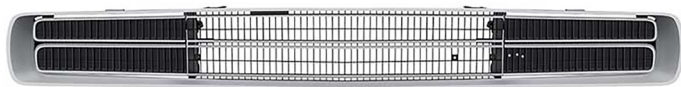

DODGE GRILLE

1

2

3

4

5

6

7

8

9

10

#	YEAR	DESCRIPTION	MODEL	PART #
1	70	Grille Assembly	Charger	K-2998440
2	70	Grille Assembly w/ Headlamp Doors	Charger	K-MB9912
3	71	Grille - LH - Black/Silver	Charger Super Bee or R/T	K-3442379
	71	Grille - RH - Black/Silver	Charger Super Bee or R/T	K-3442378
	71	Grille - LH - Silver	Charger Base or 500	K-3442895
	71	Grille - RH - Silver	Charger Base or 500	K-3442894
4	69	Grille Set - Economy Style - Silver - (except Daytona or 500)	Charger	X150-2669-1S
	69	Grille Set - Economy Style - Black - (except Daytona or 500)	Charger	X150-2669-2S
5	68-69	Grille - Center - Black	Coronet R/T, Charger 500	X150-2668
6	69	Grille - Center - Silver - (except Daytona or 500)	Charger	X150-2669
7	68-69	Grille / Headlamp Support - OE Style	Charger	151-2668
8	68-69	Grille Extension Bezel w/ Brackets - LH - (except 69 Daytona or 500)	Charger	X150-2668-L
	68-69	Grille Extension Bezel w/ Brackets - RH - (except 69 Daytona or 500)	Charger	X150-2668-R
9	69	Center Grille "I" Trim - Chrome - (except 500 or Daytona)	Charger	X155-2669-1
10	68-69	Grille Hardware Set - (except Daytona or 500)	Charger	A-271156
	70	Grille Hardware Set	Charger	A-271161

VISIT US ONLINE
FOR THE MOST
UP-TO-DATE PRICING
AND SELECTION

WARNING: Cancer and Reproductive
Harm - www.P65Warnings.ca.gov