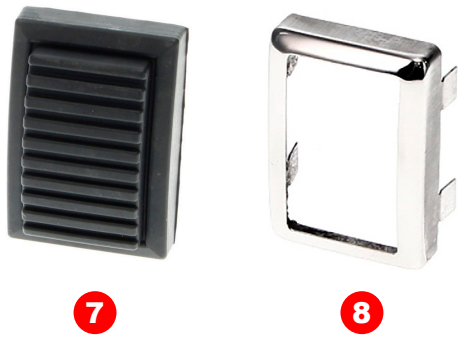

PEDALS

#	YEAR	DESCRIPTION	MODEL	PART #
1	71-72	Accelerator Pedal - w/ Mounting Hardware - w/o trim bezel	All A-Body	X409-1071-S
2	71-72	Accelerator Pedal - w/ Mounting Hardware - w/ trim bezel	All A-Body	X409-1071-TS
	73-76	Accelerator Pedal - w/ Mounting Hardware - w/o trim bezel	All A-Body	X409-1073-S
	73-76	Accelerator Pedal - w/ Mounting Hardware - w/ trim bezel	All A-Body	X409-1073-TS
3	67-70	Brake Pedal Pad - Automatic Transmission	All A-Body	X476-1466-A
	71-76	Brake Pedal Pad - Automatic Transmission	All A-Body	X476-1071-A
4	67-70	Brake Pedal Pad Bezel - Automatic Transmission	All A-Body	X476-1466-AT
5	67-70	Brake-Clutch Pedal Pad - Manual Transmission	All A-Body	X476-1466-M
	71-76	Brake-Clutch Pedal Pad - Manual Transmission	All A-Body	X476-1071-M
6	67-70	Brake-Clutch Pedal Pad Bezel - Manual Transmission	All A-Body	X476-1466-MTP
7	76	Park Brake Pedal Pad	All A-Body	X476-1573
8	76	Park Brake Pedal Pad Trim	All A-Body	X476-1573-T