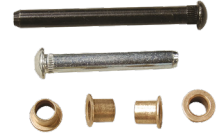

DOOR

1

2

3

4

5

6

7

8

9

10

11

12

13

14

15

16

17

#	YEAR	DESCRIPTION	MODEL	PART #
1	67-74	Door Hinge - Upper - LH	All A-Body	520-1067-L
	67-74	Door Hinge - Upper - RH	All A-Body	520-1067-R
2	67-74	Door Hinge - Lower - LH	All A-Body	525-1466-L
	67-74	Door Hinge - Lower - RH	All A-Body	525-1466-R
3	67-76	Door Hinge Bolt Set - Upper & Lower	All A-Body	X521-1066-S
4	66-74	Door Hinge Detent Spring - Lower	All A-Body	520-1000
5	66-76	Door Hinge Pin Set	All A-Body	X521-1000-S
6	67-72	Door End Seals - Pair - except Duster & Demon	All A-Body	A-150206
7	68	Door Latch - Front - RH	All A-Body	K-2862770
	68	Door Latch - Front - LH	All A-Body	K-2862771
8	66-67	Door Latch / Lock Clip Set	All A-Body	A-270500
9	66-68	Ignition & Door Lock Set - w/o Illumination	All A-Body	A-280547
	70-71	Ignition & Door Lock Set - w/o Illumination	All A-Body	A-280548
	72-76	Ignition & Door Lock Set - w/o Tilt - w/o Telescoping	All A-Body	A-280550
10	68-72	Door Lock Rod Clip - LH	All A-Body	A-280092
	68-72	Door Lock Rod Clip - RH	All A-Body	A-280091
11	67-76	Door Lock Cylinder Retainer Clip	All A-Body	A-280540
12	70-76	Door Lock Striker	All A-Body	K-ME8152
13	67-76	Door Rod Lock Clip	All A-Body	A-270004
14	62-76	Door Panel Installation Clip	All A-Body	A-270515
15	67-76	Door Sill Plate Screw Set	All A-Body	A-271106
16	67-76	Door Frame Plug Set	All A-Body	A-280154
17	66-72	Door Bumper - Rounded - Single	All A-Body	K-MD2067
	66-70	Door Bumpers - Rounded - Pair	All A-Body	J-CH1007
	72-73	Door Bumpers - Rectangular - Pair	All A-Body	J-CH1013

VISIT US ONLINE
FOR THE MOST
UP-TO-DATE PRICING
AND SELECTION