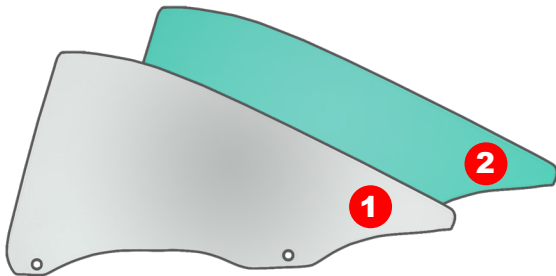

QUARTER GLASS

#	YEAR	DESCRIPTION	MODEL	PART #
1	68-72	Quarter Glass - Clear - LH	Dart/Scamp	795-2067-CL
	68-72	Quarter Glass - Clear - RH	Dart/Scamp	795-2067-CR
2	68-72	Quarter Glass - Green Tint - LH	Dart/Scamp	795-2067-TL
	68-72	Quarter Glass - Green Tint - RH	Dart/Scamp	795-2067-TR
3	67-69	Quarter Window Seals - Pair - Notchback	Barracuda	J-CH1022
	67-69	Quarter Window Seals - Pair - Fastback	Barracuda	J-CH2022
4	67-72	Quarter Window Seals - Pair	Barracuda/Dart	J-CH1023
	67	Quarter Window Roller Set	All A-Body	A-280073
5	68-72	Quarter Window Roller Set	All A-Body	A-280084
	64-67	Quarter Window Roller	All A-Body	A-280097
6	67-72	Quarter Window Roller	All A-Body	A-280079
7	67-72	Quarter Window Roller	All A-Body	A-280081
8	67-72	Quarter Window Roller - w/ Pin	All A-Body	A-280082

VISIT US ONLINE
FOR THE MOST
UP-TO-DATE PRICING
AND SELECTION