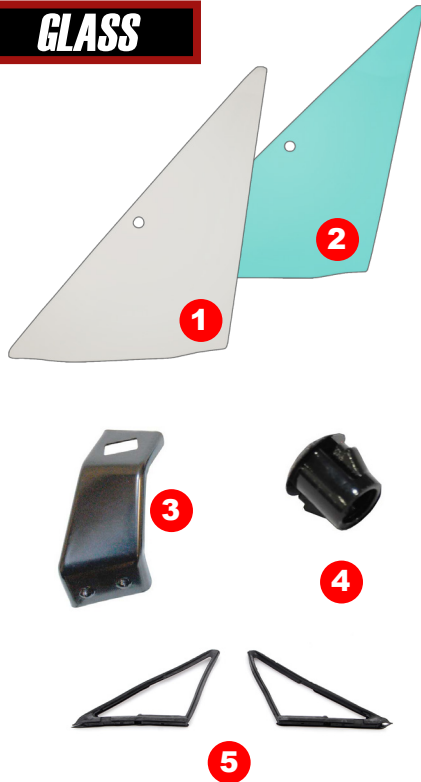

GLASS

#	YEAR	DESCRIPTION	MODEL	PART #
1	62-63	Vent Glass - Clear - LH or RH	All B-Body	560-1462-C
	66-67	Vent Glass - Clear - LH	All B-Body	560-1466-CL
	66-67	Vent Glass - Clear - RH	All B-Body	560-1466-CR
2	66-67	Vent Glass - Green Tint - LH	All B-Body	560-1466-TL
	66-67	Vent Glass - Green Tint - RH	All B-Body	560-1466-TR
	68-70	Vent Glass - Clear - LH - (except Convertible)	All B-Body	560-1468-CL
3	68-70	Vent Glass - Clear - RH - (except Convertible)	All B-Body	560-1468-CR
	68-70	Vent Glass - Green Tint - LH - (except Convertible)	All B-Body	560-1468-TL
	68-70	Vent Glass - Green Tint - RH - (except Convertible)	All B-Body	560-1468-TR
4	62-65	Vent Window Support Bracket - LH	All B-Body	562-1462-L
	62-65	Vent Window Support Bracket - RH	All B-Body	562-1462-R
	66-70	Vent Window Regulator Access Hole Plug - Black	All B-Body	A-180099-100
5	66-70	Vent Window Regulator Access Hole Plug - White	All B-Body	A-180099-200
	66-70	Vent Window Regulator Access Hole Plug - Dark Blue	All B-Body	A-180099-330
	66-70	Vent Window Regulator Access Hole Plug - Light Blue	All B-Body	A-180099-332
	66-70	Vent Window Regulator Access Hole Plug - Dark Green	All B-Body	A-180099-434
	66-70	Vent Window Regulator Access Hole Plug - Burnt Orange	All B-Body	A-180099-540
	66-70	Vent Window Regulator Access Hole Plug - Red	All B-Body	A-180099-550
	66-70	Vent Window Regulator Access Hole Plug - Gold	All B-Body	A-180099-630
	66-70	Vent Window Regulator Access Hole Plug - Ember Gold	All B-Body	A-180099-637
	68-70	Vent Window Weatherstrips - Pair - 2dr Hardtop Sedan	All B-Body	X563-1468-2P