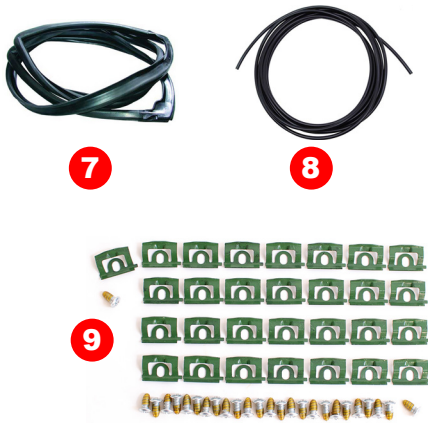

BACK GLASS

#	YEAR	DESCRIPTION	MODEL	PART #
1	67-76	Back Glass - Clear	Dart/Scamp	660-2067-C
2	67-76	Back Glass - Green Tint	Dart/Scamp	660-2067-T
3	70-76	Back Glass - Clear	Demon/Duster/Dart Sport	660-1370-C
4	70-76	Back Glass - Green Tint	Demon/Duster/Dart Sport	660-1370-T
5	68-76	Back Glass Molding Set	Dart/Scamp	670-2067-S
6	70-76	Back Glass Molding Set	Demon/Duster/Dart Sport	670-1370-S
7	68-76	Back Glass Weatherstrip - w/ Trim Groove	All A-Body	G-WCRDB3861
7	70-76	Back Glass Weatherstrip - w/ Trim Groove	Demon/Duster/Dart Sport	G-WCRDB4932
8	70-76	Back Glass Lockstrip - Black	Demon/Duster/Dart Sport	G-WLS900
9	68-69	Back Glass Molding Clips & Screw Set - Fastback	Barracuda	H-C-8022
9	68-69	Back Glass Molding Clips & Screw Set - Notchback	Barracuda	H-C-8024
9	68-76	Back Glass Molding Clips & Screw Set - 44pcs	Dart/Scamp/Valiant	X671-1068-S
9	70-76	Back Glass Molding Clips & Screw Set	Demon/Duster/Dart Sport	H-C-8026