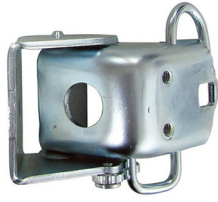

DOOR

1

2

3

4

5

6

7

8

9

10

11

12

13

14

15

16

17

#	YEAR	DESCRIPTION	MODEL	PART #
1	67-74	Door Hinge - Upper - LH	All A-Body	520-1067-L
	67-74	Door Hinge - Upper - RH	All A-Body	520-1067-R
2	67-74	Door Hinge - Lower - LH	All A-Body	525-1466-L
	67-74	Door Hinge - Lower - RH	All A-Body	525-1466-R
3	67-76	Door Hinge Bolt Set - Upper & Lower	All A-Body	X521-1066-S
4	66-74	Door Hinge Detent Spring - Lower	All A-Body	520-1000
5	66-76	Door Hinge Pin Set	All A-Body	X521-1000-S
6	67-72	Door End Seals - Pair - except Duster & Demon	All A-Body	A-150206
7	68	Door Latch - Front - RH	All A-Body	K-2862770
	68	Door Latch - Front - LH	All A-Body	K-2862771
8	66-67	Door Latch / Lock Clip Set	All A-Body	A-270500
9	66-68	Ignition & Door Lock Set - w/o Illumination	All A-Body	A-280547
	70-71	Ignition & Door Lock Set - w/o Illumination	All A-Body	A-280548
	72-76	Ignition & Door Lock Set - w/o Tilt - w/o Telescoping	All A-Body	A-280550
10	68-72	Door Lock Rod Clip - LH	All A-Body	A-280092
	68-72	Door Lock Rod Clip - RH	All A-Body	A-280091
11	67-76	Door Lock Cylinder Retainer Clip	All A-Body	A-280540
12	70-76	Door Lock Striker	All A-Body	K-ME8152
13	67-76	Door Rod Lock Clip	All A-Body	A-270004
14	62-76	Door Panel Installation Clip	All A-Body	A-270515
15	67-76	Door Sill Plate Screw Set	All A-Body	A-271106
16	67-76	Door Frame Plug Set	All A-Body	A-280154
17	66-72	Door Bumper - Rounded - Single	All A-Body	K-MD2067
	66-70	Door Bumpers - Rounded - Pair	All A-Body	J-CH1007
	72-73	Door Bumpers - Rectangular - Pair	All A-Body	J-CH1013

VISIT US ONLINE
FOR THE MOST
UP-TO-DATE PRICING
AND SELECTION