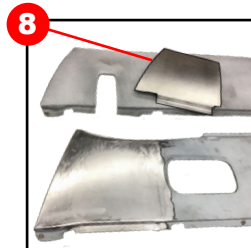

TRUNK - LOWER

#	YEAR	DESCRIPTION	MODEL	PART #
1	70-71	Tail Lamp Panel	Barracuda	900-1570
2	72	Tail Lamp Panel	Barracuda	900-1572
3	73-74	Tail Lamp Panel	Barracuda	900-1573
4	70	Tail Lamp Panel	Challenger	900-2570
5	70	Rear Valance - w/ Exhaust Tip Cutouts	Barracuda	960-1570-T
	71-72	Rear Valance - w/ Exhaust Tip Cutouts	Barracuda	960-1571-T
	73-74	Rear Valance - w/ Exhaust Tip Cutouts	Barracuda	960-1573-T
	73-74	Rear Valance - w/o Exhaust Tip Cutouts	Barracuda	960-1573
6	70-71	Rear Valance - w/ Exhaust Tip Cutouts	Challenger	960-2570-T
	72-74	Rear Valance - w/ Exhaust Tip Cutouts	Challenger	960-2572-T
	72-74	Rear Valance - w/o Exhaust Tip Cutouts	Challenger	960-2572
7	70-71	Rear Valance Bolt Kit	All E-Body	X961-1570-IS
	72-74	Rear Valance Bolt Kit	All E-Body	A-270823
8	70-74	Rear Valance Bump Removal Panel	Barracuda	X960-1570-1P

VISIT US ONLINE
FOR THE MOST
UP-TO-DATE PRICING
AND SELECTION