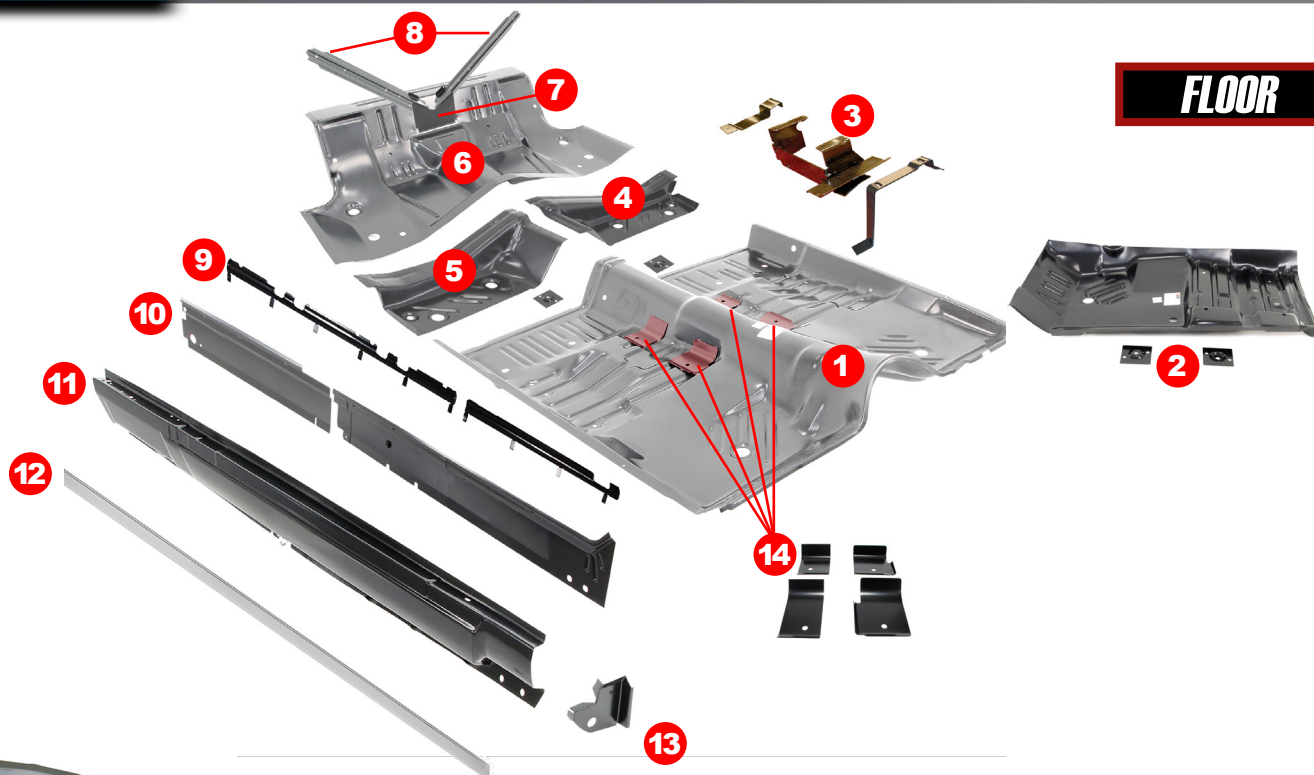

FLOOR

15

16

17

#	YEAR	DESCRIPTION	MODEL	PART #
1	62-65	Front Floor Pan - Full OE Style	All B-Body	400-1462
	66-70	Front Floor Pan - OE Style	All B-Body	400-1466
	71-74	Floor Pan - OE Style	All B-Body	400-1571
2	66-70	Front Floor Pan Half - LH	All B-Body	405-1466-L
	66-70	Front Floor Pan Half - RH	All B-Body	405-1466-R
	71-74	Front Floor Pan Half - LH	All B-Body	405-1571-L
3	66-70	Console Bracket Set - Automatic Transmission	All B-Body	490-1466-AS
	66-70	Console Bracket Set - Manual Transmission	All B-Body	490-1466-MS
	66-70	Rear Footwell Area Floor Pan - LH	All B-Body	410-1466-L
4	66-70	Rear Footwell Area Floor Pan - RH	All B-Body	410-1466-R
	71-72	Rear Footwell Area Floor Pan - LH - (Modify to fit 72)	All B-Body	410-1471-L
	71-72	Rear Footwell Area Floor Pan - RH - (Modify to fit 72)	All B-Body	410-1471-R
5	63-70	Rear Floor / Under Rear Seat Pan - (Modify to fit 63-67)	All B-Body	420-1468
6	68-70	Rear Seat V-Brace Anchor	All B-Body	639-1468-I
7	68-70	Rear Seat V-Brace Set	All B-Body	639-1468-2P
8	66-70	Floor Wiring Cover Set	All B-Body	442-1466-S
9	66-70	Inner Rocker Panel - LH	Plymouth B-Body	440-1466-L
	66-70	Inner Rocker Panel - RH	Plymouth B-Body	440-1466-R
10	68-70	Outer Rocker Panel - LH	All B-Body	450-1468-L
	68-70	Outer Rocker Panel - RH	All B-Body	450-1468-R
11	68-70	Rocker Panel Molding Set	Dodge B-Body	K-MN1445
	68-70	Rocker Panel Moldings - 2pcs	Plymouth B-Body	X452-1468-P
12	68-70	Rocker Panel Front End Cap - LH	All B-Body	451-1468-L
	68-70	Rocker Panel Front End Cap - RH	All B-Body	451-1468-R
13	68-70	Bucket Seat Floor Brackets	All B-Body	407-1466-S
	71-74	Bucket Seat Bracket Kit	All B-Body	X407-1471-S
14	66-70	Four Speed Shifter Tunnel	All B-Body	415-1466
	71-74	Four Speed Shifter Tunnel - w/ Bench or Buckets - w/ Center Folding Armrest	All B-Body	415-1471
	71-74	Four Speed Shifter Tunnel - w/ Bucket Seats	All B-Body	415-1570
15	68-70	Rocker Molding Clip Set - (except Charger)	All B-Body	A-270280
	71-73	Rocker Molding Clip Set	All B-Body	A-270271
16	68-70	Rear Seat Back Retainer Set	All B-Body	411-1468-P

VISIT US ONLINE
FOR THE MOST
UP-TO-DATE PRICING
AND SELECTION