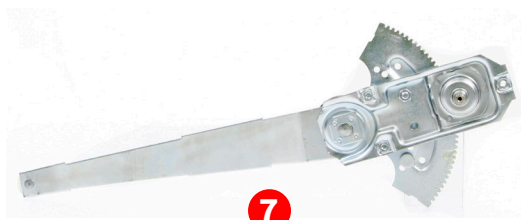

DOOR

1

2

3

4

5

6

7

8

9

10

11

12

13

14

15

16

17

#	YEAR	DESCRIPTION	MODEL	PART #
1	66-70	Door Hinge - Upper - LH	All B-Body	520-1466-L
	66-70	Door Hinge - Upper - RH	All B-Body	520-1466-R
	71-74	Door Hinge - Upper - LH	All B-Body	520-1471-L
2	71-74	Door Hinge - Upper - RH	All B-Body	520-1471-R
	62-65	Door Hinge - Lower - LH	All B-Body	525-1462-L
	62-65	Door Hinge - Lower - RH	All B-Body	525-1462-R
	66-70	Door Hinge - Lower - LH	All B-Body	525-1466-L
	66-70	Door Hinge - Lower - RH	All B-Body	525-1466-R
	71-74	Door Hinge - Lower - LH	All B-Body	525-1471-L
	71-74	Door Hinge - Lower - RH	All B-Body	525-1471-R
3	66-74	Door Hinge Detent Spring - Lower	All B-Body	520-1000
4	66-74	Door Hinge Pin Set - LH or RH	All B-Body	X521-1000-S
5	71-74	Door Hinge Pin Set - Pair	All B-Body	A-280035
6	66-74	Door Hinge Bolt Set - Upper & Lower	All B-Body	X521-1066-S
7	66-70	Door Window Regulator - LH - (except 66 Charger)	All B-Body	545-1466-L
	66-70	Door Window Regulator - RH - (except 66 Charger)	All B-Body	545-1466-R
8	68-74	Door Window Regulator Arm Clip	All B-Body	A-270006
9	66-72	Door Window Regulator Rivet	All B-Body	A-RIVET
10	68-76	Door Window Crank Handle w/ Black Knob	All B-Body	X546-1068
11	68-76	Door Window Crank Handle Screw	All B-Body	X546-1068-3
12	66-67	Door Window Handle Spacer - Chrome	Charger	K-MB1473
13	68-74	Door Window Handle Spacers - Pair	All B-Body	K-MD35231
14	70-76	Door Striker	All B-Body	K-ME8152
15	68-70	Door Striker Plates w/ Screws - Pair	All B-Body	X752-1468-P
16	68-70	Door Striker Plate Shim - .60mm	All B-Body	X752-1468-1
	68-70	Door Striker Plate Shim - 1.5mm	All B-Body	X752-1468-2
17	62-76	Door Panel Installation Clip	All B-Body	A-270515

VISIT US ONLINE FOR THE MOST UP-TO-DATE PRICING AND SELECTION