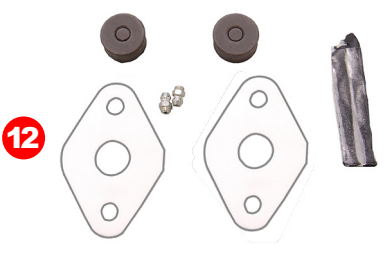

VISIT US ONLINE
FOR THE MOST
UP-TO-DATE PRICING
AND SELECTION

WARNING: Cancer and Reproductive
Harm - www.P65Warnings.ca.gov