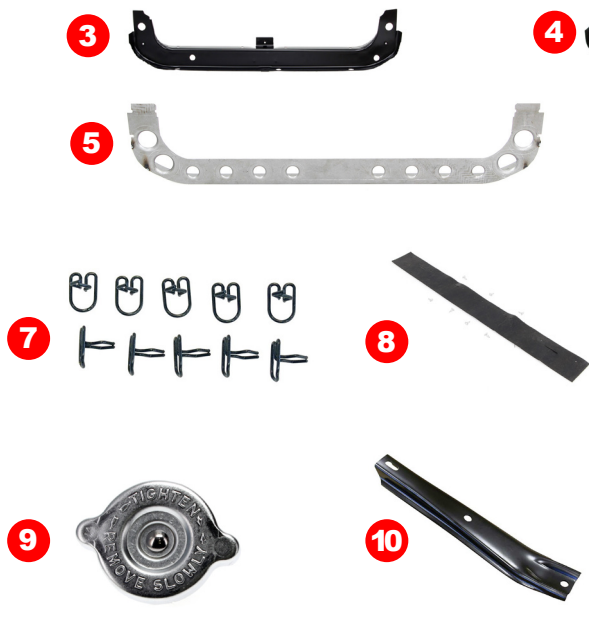

CORE SUPPORT

#	YEAR	DESCRIPTION	MODEL	PART #
1	66-68	Radiator Support - Upper	All B-Body	350-1466
	69	Radiator Support - Upper	All B-Body	350-1469
2	71-72	Radiator Support - Upper	All B-Body	350-1570
3	66-70	Radiator Support - Lower	All B-Body	351-1466
4	71-72	Radiator Support - Lower	All B-Body	351-1570
5	66-70	Core Support Stiffener	All B-Body	X349-1466-1
6	73-74	Radiator Seals	Charger	A-150946
7	71-74	Hood to Radiator Seal Clip Set - 11pcs	All B-Body	F-489-11
8	66-67	Front Lower Shield Below Radiator	All B-Body	F-784S
9	60-66	Radiator Cap - OE Style - Chrome - 14#	All B-Body	X357-1060-C
	60-66	Radiator Cap - OE Style - Zinc - 14#	All B-Body	X357-1060-Z
	64-69	Radiator Cap - Zinc - Small Rivet 16#	All B-Body	F-107
	67-70	Radiator Cap - OE Style - Zinc - Loose Font - 16#	All B-Body	X357-1067-Z
	70-74	Radiator Cap - OE Style - Zinc - Tight Font - 16#	All B-Body	X357-1070-Z
10	66-70	K-Member to Radiator Support Brace	All B-Body	352-1466