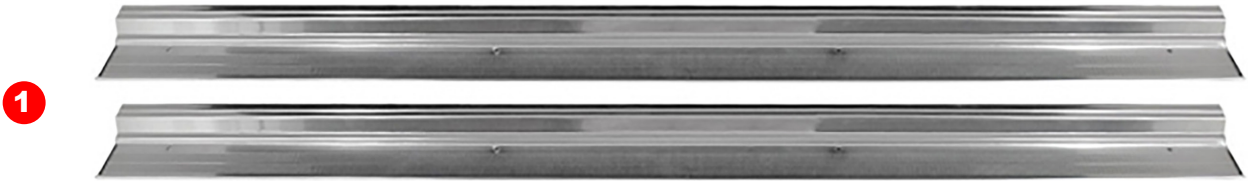

INTERIOR

1

2