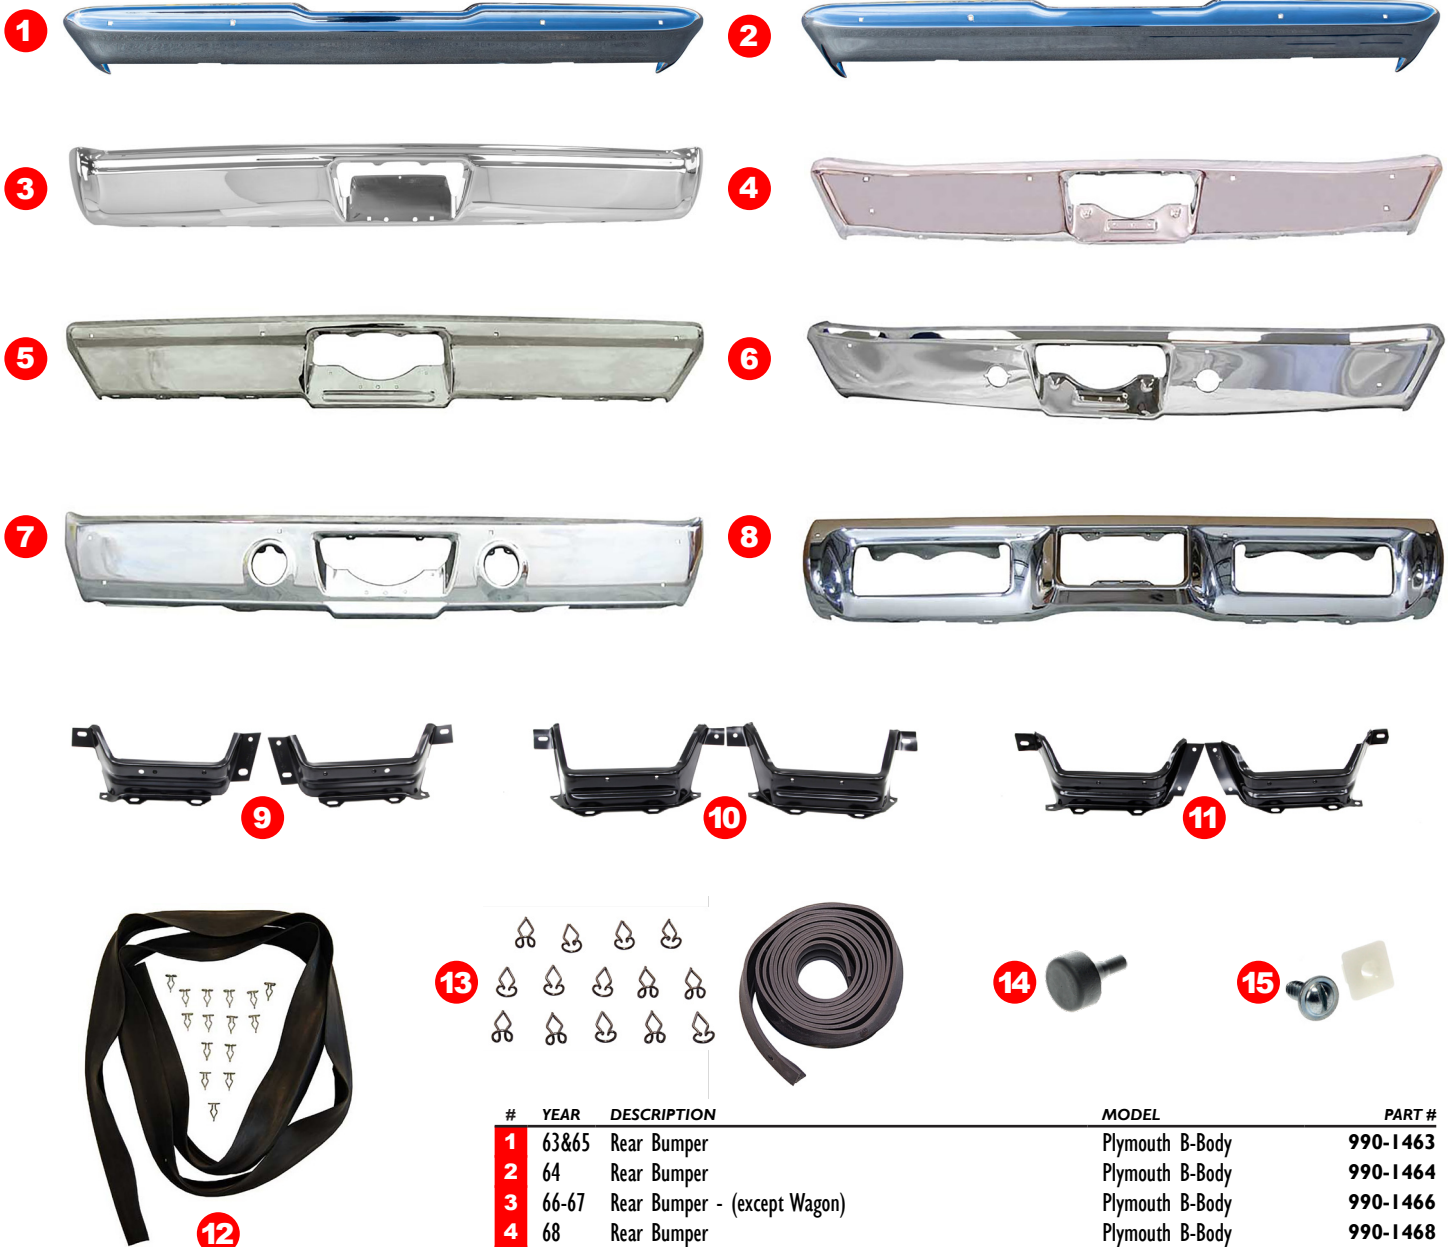

REAR BUMPER

VISIT US ONLINE
FOR THE MOST
UP-TO-DATE PRICING
AND SELECTION

#	YEAR	DESCRIPTION	MODEL	PART #
1	63&65	Rear Bumper	Plymouth B-Body	990-1463
2	64	Rear Bumper	Plymouth B-Body	990-1464
3	66-67	Rear Bumper - (except Wagon)	Plymouth B-Body	990-1466
4	68	Rear Bumper	Plymouth B-Body	990-1468
5	68-69	Rear Bumper	Coronet/Super Bee	990-2468
6	69	Rear Bumper	Plymouth B-Body	990-1469
7	70	Rear Bumper	Plymouth B-Body	990-1470
8	71	Rear Bumper	Plymouth B-Body	990-1471
9	68-69	Rear Bumper Bracket Set	Plymouth B-Body	970-1468-S
10	68-69	Rear Bumper Bracket Set	Coronet/Super Bee	970-2468-S
11	70	Rear Bumper Bracket Set	Plymouth B-Body	970-1470-S
12	66-67	Rear Bumper Filler - (Must be Notched/Punched)	All B-Body	F-967R
13	66-67	Rear Bumper to Body Seal	All B-Body	A-150936
14	64-74	License Plate Bumper	All B-Body	X102-1462
15	64-74	License Plate Screw & Nut	All B-Body	X102-1464