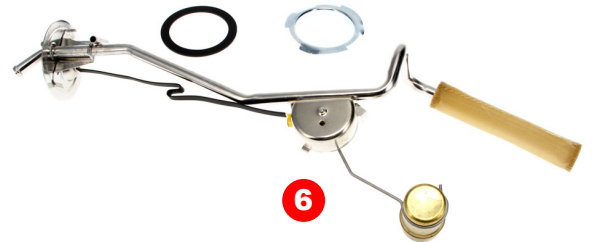

6

9

10

7

8

11

12

13

14

#	YEAR	DESCRIPTION	MODEL	PART #
1	66-67	Filler Tube Kit - 3pcs	All B-Body	F-TEA
	66-67	Filler Tube Kit - 4pcs	All B-Body	F-TEAG
2	66-67	Filler Tube Elbow w/ Clamps	All B-Body	F-859A
3	66-67	Vent Line Elbow w/ Clamps	All B-Body	F-860A
4	68-70	Filler Tube to Trunk Floor Seal	Charger	F-539
5	66-67	Gas Tank Pad	All B-Body	F-TIP1
	68-70	Gas Tank Pad	All B-Body	F-TIP2
	71-74	Gas Tank Pad	All B-Body	F-TIP3
6	66-67	Gas Tank Sending Unit - 3/8 Outlet - w/o Return Line	All B-Body	881-1466-3
	66-67	Gas Tank Sending Unit - 5/16 Outlet - w/o Return Line	All B-Body	881-1466-5
	68-70	Gas Tank Sending Unit - 3/8 Outlet - w/ Return Line	All B-Body	881-1468-3R
	68-70	Gas Tank Sending Unit - 5/16 Outlet - w/o Return Line	All B-Body	881-1468-5
	71-73	Gas Tank Sending Unit - 3/8 Outlet - w/ Return Line	All B-Body	881-1471-3R
7	71-73	Gas Tank Sending Unit - 5/16 Outlet - w/o Return Line	All B-Body	881-1471-5
	65-74	Gas Tank Sending Unit Float Brass	All B-Body	A-240075
8	65-74	Gas Tank Sending Unit Sock Filter - 5/16	All B-Body	A-240076
	66-71	Gas Tank Sending Unit Sock Filter - 3/8	All B-Body	A-240077
9	65-74	Gas Tank Sending Unit Ground Strap	All B-Body	K-MF290
10	68-70	Filler Neck w/ Cap - (except Charger)	All B-Body	891-1468
11	68-69, 71-74	Filler Neck Grommet - 2" Diameter - w/ Single Lip	All B-Body	891-1068-1
	70	Filler Neck Grommet - 2" Diameter - w/ Double Lip	All B-Body	891-1570-1
12	68-70	Gas Cap - (except Charger)	All B-Body	X888-1468-1
13	67-68	Flip-up Gas Cap	GTX/Charger	F-339A
	69-70	Flip-up Gas Cap	Charger	F-878
	69-70	Flip-up Gas Cap	Charger	K-MF362
	68-70	Flip-up Gas Cap Trim Ring	Charger	K-MF364

VISIT US ONLINE
FOR THE MOST
UP-TO-DATE PRICING
AND SELECTION

WARNING: Cancer and Reproductive
Harm - www.P65Warnings.ca.gov