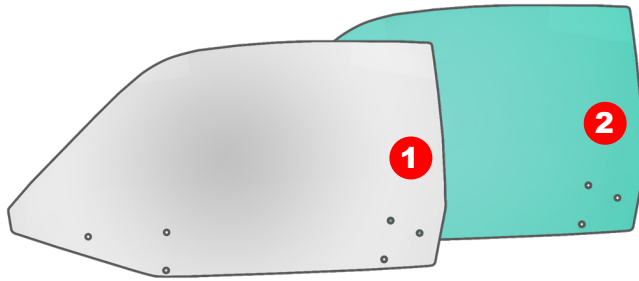

DOOR GLASS

#	YEAR	DESCRIPTION	MODEL	PART #
1	70-72	Door Glass - Clear - LH	Demon/Duster	550-1370-CL
	70-72	Door Glass - Clear - RH	Demon/Duster	550-1370-CR
2	70-72	Door Glass - Green Tint - LH	Demon/Duster	550-1370-TL
	70-72	Door Glass - Green Tint - RH	Demon/Duster	550-1370-TR
3	69-72	Door Glass - Clear - LH	Dart/Scamp	550-2067-CL
	69-72	Door Glass - Clear - RH	Dart/Scamp	550-2067-CR
4	69-72	Door Glass - Green Tint - LH	Dart/Scamp	550-2067-TL
	69-72	Door Glass - Green Tint - RH	Dart/Scamp	550-2067-TR
5	68-76	Window Crank Handle - w/ Black Knob	All A-Body	X546-1068
6	68-76	Window Crank Handle Screw	All A-Body	X546-1068-3
7	68-74	Window Crank Handle Spacers - Pair	All A-Body	K-MD35231
8	63-72	Window Regulator Rivet	All A-Body	A-RIVET
9	67-76	Window Regulator Arm Clip	All A-Body	A-270006
10	67-76	Door Window Roller	All A-Body	A-280075
11	68-72	Door Track Rivet	All A-Body	A-RIVET3