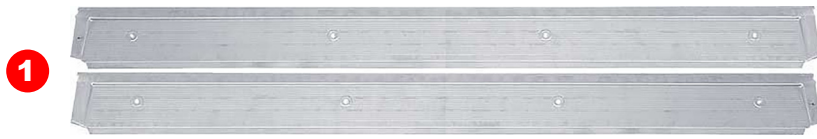

INTERIOR

1

2

3

4

5

6

7

8

9