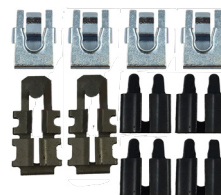

DOOR

1

2

3

4

5

6

7

8

9

10

11

12

13

14

15

16

17

18