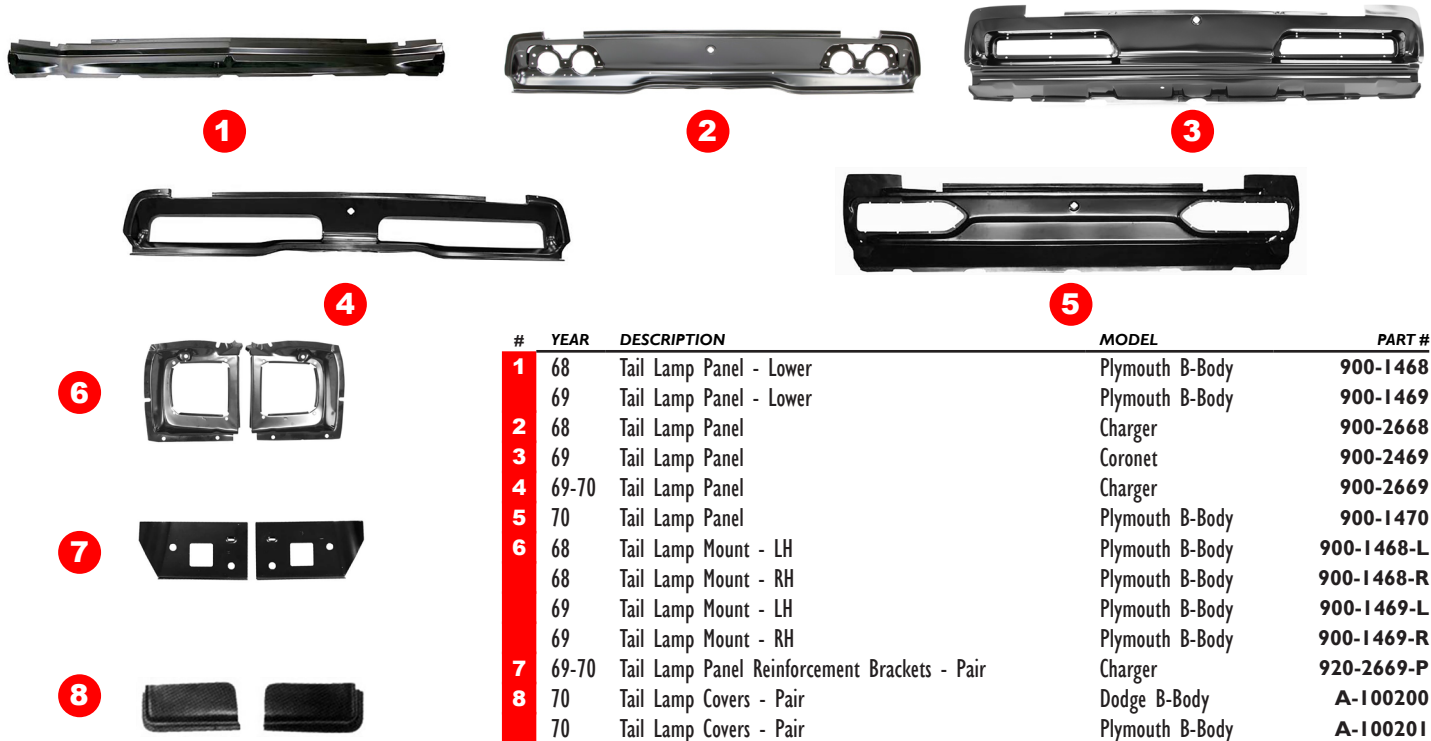

TAIL PANEL

#	YEAR	DESCRIPTION	MODEL	PART #
1	68	Tail Lamp Panel - Lower	Plymouth B-Body	900-1468
	69	Tail Lamp Panel - Lower	Plymouth B-Body	900-1469
2	68	Tail Lamp Panel	Charger	900-2668
3	69	Tail Lamp Panel	Coronet	900-2469
4	69-70	Tail Lamp Panel	Charger	900-2669
5	70	Tail Lamp Panel	Plymouth B-Body	900-1470
6	68	Tail Lamp Mount - LH	Plymouth B-Body	900-1468-L
	68	Tail Lamp Mount - RH	Plymouth B-Body	900-1468-R
	69	Tail Lamp Mount - LH	Plymouth B-Body	900-1469-L
	69	Tail Lamp Mount - RH	Plymouth B-Body	900-1469-R
7	69-70	Tail Lamp Panel Reinforcement Brackets - Pair	Charger	920-2669-P
8	70	Tail Lamp Covers - Pair	Dodge B-Body	A-100200
	70	Tail Lamp Covers - Pair	Plymouth B-Body	A-100201