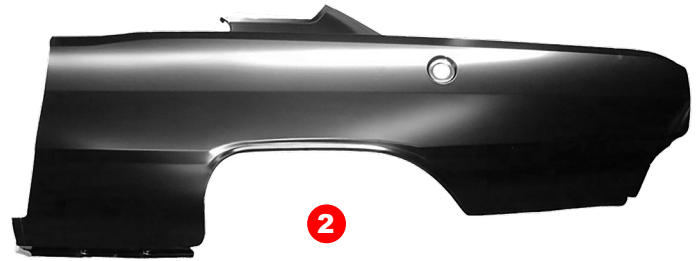

QUARTER PANEL

#	YEAR	DESCRIPTION	MODEL	PART #
1	67	Quarter Panel - OE Style - LH	Barracuda	700-1267-L
	67	Quarter Panel - OE Style - RH	Barracuda	700-1267-R
2	67	Quarter Panel - OE Style - LH	Dart	700-2067-L
	67	Quarter Panel - OE Style - RH	Dart	700-2067-R
3	68	Quarter Panel - OE Style - LH	Dart	700-2068-L
	68	Quarter Panel - OE Style - RH	Dart	700-2068-R
4	69	Quarter Panel - OE Style - LH	Dart	700-2069-L
	69	Quarter Panel - OE Style - RH	Dart	700-2069-R
5	70-71	Quarter Panel - OE Style - LH	Dart/Scamp	700-2070-L
	70-71	Quarter Panel - OE Style - RH	Dart/Scamp	700-2070-R
6	70-76	Quarter Panel - OE Style - LH - 70-71 require mods	Demon/Duster/Dart Sport	700-1372-L
	70-76	Quarter Panel - OE Style - RH - 70-71 require mods	Demon/Duster/Dart Sport	700-1372-R

VISIT US ONLINE
FOR THE MOST
UP-TO-DATE PRICING
AND SELECTION