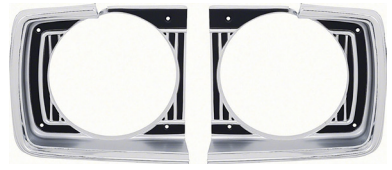

## GRILLE

1

2

3

4

#	YEAR	DESCRIPTION	MODEL	PART #
1	71-72	Grille Assembly - Sharktooth Style	Duster	K-MA1000
	71-72	Grille - Sharktooth Style - included in the Assembly	Duster	K-3574031
2	68	Center Grille	Dart	K-2786047
3	67-68	Grille Hardware Kit	Barracuda	A-271127
	67-68	Grille Hardware Kit	Dart	A-271137
	69	Grille Hardware Kit	Barracuda	A-271128
	69	Grille Hardware Kit	Dart	A-271138
	70-71	Grille Hardware Kit	Dart/Demon	A-271139
	70-71	Grille Retainer Set - 5pcs - Included in the 70-71 Kit	Dart/Demon	A-270228
	70-71	Grille Hardware Kit	Valiant/Duster/Scamp	A-271140
	72	Grille Hardware Kit	Dart/Demon	A-271141
	72	Grille Hardware Kit	Valiant/Duster/Scamp	A-271142
	73	Grille Hardware Kit	Valiant/Duster/Scamp	A-271143
4	70-72	Grille Retaining Clip Set	Valiant/Duster/Scamp	K-3443540