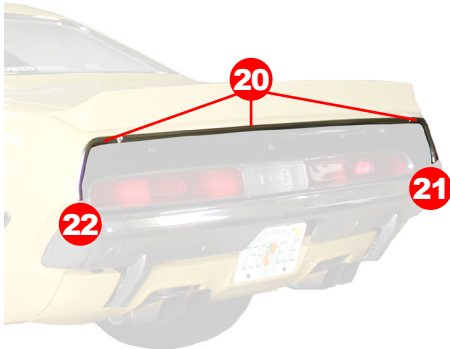

MOLDING/TRIM

#	YEAR	DESCRIPTION	MODEL	PART #
1	70-71	Hood Molding w/ Clips - (except 71 R/T)	Challenger	F-CBM3
2	70	Hood Lip Molding Clip Set	Challenger	F-CBM3C
3	70-74	Wheel Opening Molding Set - 4pcs	Challenger	F-CWM
4	70-74	Drip Rail Molding Set - 6pcs	Barracuda	630-1570-S
5	70-74	Door & Quarter Top Edge Molding Set - 4pcs Anodized Aluminum	Barracuda	K-MN1472
	70-71	Door Top Edge Moldings - Pair - Convertible	Barracuda	K-MN2114
6	71-74	Molding Hardware Set - Door Top Edge - 22pcs	Barracuda	K-MN1474
7	70-74	Wheel Opening Molding Set - 4pcs	Barracuda	F-BWM
8	70-74	Wheel Opening Molding Screw Set - 36pcs	All E-Body	H-C-8021
9	71-72	Rocker Panel Moldings - Pair	Barracuda	K-MN1452
10	70	Rocker Panel Moldings - Fish Gill Style - Pair	Barracuda	K-MN1930
11	71-74	Rocker Molding Clip Set (except 70 Challenger)	All E-Body	A-270270
12	70-74	Back Glass Molding Set (except SE)	Challenger	670-2570-S
13	70-74	Vinyl Top Molding Set	Challenger	635-2570-S
14	70-74	Drip Rail Molding Set - 4pcs	Challenger	630-2570-S
15	70-71	Door Top Molding Clip Set	Challenger	A-270289
16	70-74	Back Glass Molding Set (Except Gran Coupe)	Barracuda	670-1570-S
17	70-74	Vinyl Top Molding Set	Barracuda	635-1570-S
18	70-74	Trunk & Quarter Panel Molding Kit	Barracuda	X855-1570-S
19	70-71	Rear Body Panel Moldings - 4pcs	Barracuda	K-ME5062
20	70	Trunk & Quarter Panel Molding Set - 3pcs	Challenger	F-CBM1
	71-74	Trunk & Quarter Panel Molding Set	Challenger	F-CBM2
21	70	Quarter Panel Molding - RH	Challenger	K-3419712
22	70	Quarter Panel Molding - LH	Challenger	K-3419713
23	71-74	Trunk & Quarter Panel Molding Hardware Set	Challenger	F-CBM4
	70-74	Trunk & Quarter Panel Molding Clip Kit	All E-Body	A-270283
24	70-74	Exterior Trim Screw Set	Challenger	A-271200
	70-74	Exterior Trim Screw Set	Barracuda	A-271223
25	70-74	Window Reveal Molding Clips - 25pcs	All E-Body	10242
26	70-74	Body Molding Screw Set - 10Pcs	All E-Body	H-137
27	70-74	Window Clip and Reveal Molding Stud Replacement Set - 25Pcs	All E-Body	X385-3000-25

VISIT US ONLINE FOR THE MOST UP-TO-DATE PRICING AND SELECTION