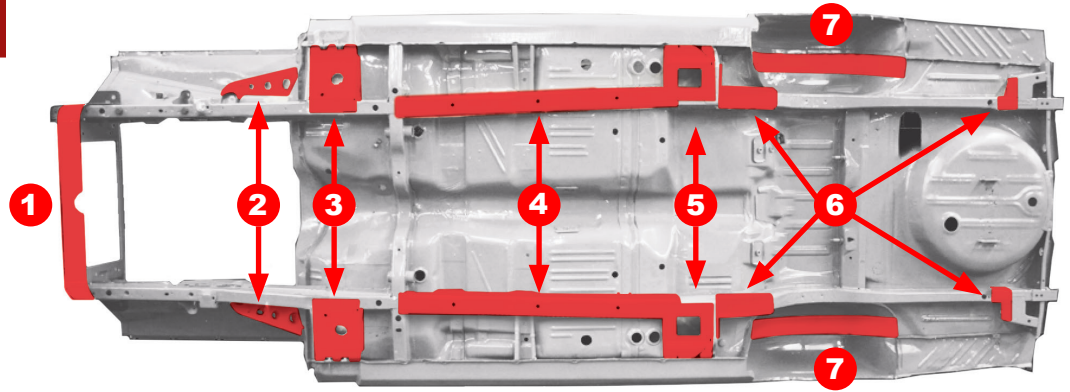

CHASSIS STIFFENING

Level 1 Kit Includes:

- Weld-in Frame Connectors
- Front & Rear Torque Boxes

Level 2 Kit Includes:

- Weld-in Frame Connectors
- Front & Rear Torque Boxes
- Inner Fender Braces
- Lower Radiator Core Support Brace

Level 3 Kit Includes:

- Weld-in Frame Connectors
- Front & Rear Torque Boxes
- Inner Fender Braces
- Lower Radiator Core Support Brace
- Rear Spring Relocation Kit
- Mini Tub Kit