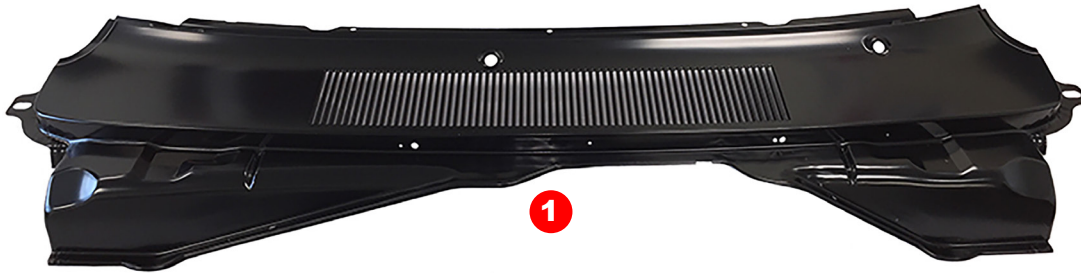

COWL/FIREWALL

1

2

3

4

5