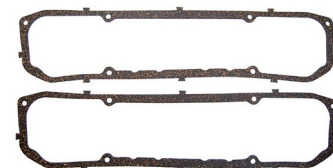

ENGINE

1

2

3

4

5

6

7

8

9

11

10

12

13

#	YEAR	DESCRIPTION	MODEL	PART #
1	68	Valve Covers - Pair	Big Block 383/440HP	335-1068-BPK
2	69	Valve Covers - Pair	Big Block 383/440HP/440+6	335-1069-BPK
3	70-71	Valve Covers - Pair	Small Block	335-1070-1PK
4	70	Valve Covers - Pair	Big Block 383/440HP/440+6	335-1070-BPK
5	71-72	Valve Covers - Pair	Big Block 383/440HP/440+6	335-1071-BPK
6	72	Valve Covers - Pair	Small Block	335-1072-1PK
7	64-74	Valve Cover Gaskets - Pair	Big Block	336-1064-S
	70-71	Valve Cover Gaskets - Pair	Small Block	336-1070-1S
8	64-67	Oil Filler Breather Cap - Small - Paintable		337-1064
	64-69	Oil Filler Breather Cap w/ PCV Mount - Paintable		337-1064-I
	64-69	Oil Filler Breather Cap w/ PCV Mount - Chrome		337-1064-1C
	64-67	Oil Filler Breather Cap - Small - Chrome		337-1064-C
	68-69	Oil Filler Breather Cap - Tall w/ 1 Hose Outlet - Paintable		337-1068
	68-69	Oil Filler Breather Cap - Tall w/ 1 Hose Outlet - Chrome		337-1068-C
	70-74	Oil Filler Breather Cap w/ 1 Hose Outlet		337-1070-1
	70-74	Oil Filler Breather Cap w/ 2 Hose Outlet		337-1070-2
	70-74	Oil Filler Breather Cap w/ 3 Hose Outlet		337-1070-3
9	70-72	Oil Filler Cap		337-1070
10	67-72	Valve Cover PCV Valve Grommet		336-1067-1
	70-72	Valve Cover Crankcase Breather Grommet		336-1070-1
11	66-70	Valve Cover Bolt Kit - HEMI Only		A-270742
	71	Valve Cover Bolt Kit - HEMI Only		A-270743
12	66-70	Valve Cover Fasteners - 40pcs - HEMI		H-C-8015
	64-74	Valve Cover Fasteners - 12pcs	Small Block	H-C-8032
	64-74	Valve Cover Fasteners - 16pcs	Big Block	H-C-8033
	71	Valve Cover Fasteners - 40pcs	Hemi	H-C-8035
13	67-74	Engine Mount Bracket Bolt Set	Small Block	H-C-8087
	67-74	Engine Mount Bracket Bolt Set	Big Block	H-C-8086

VISIT US ONLINE

FOR THE MOST

UP-TO-DATE PRICING

AND SELECTION