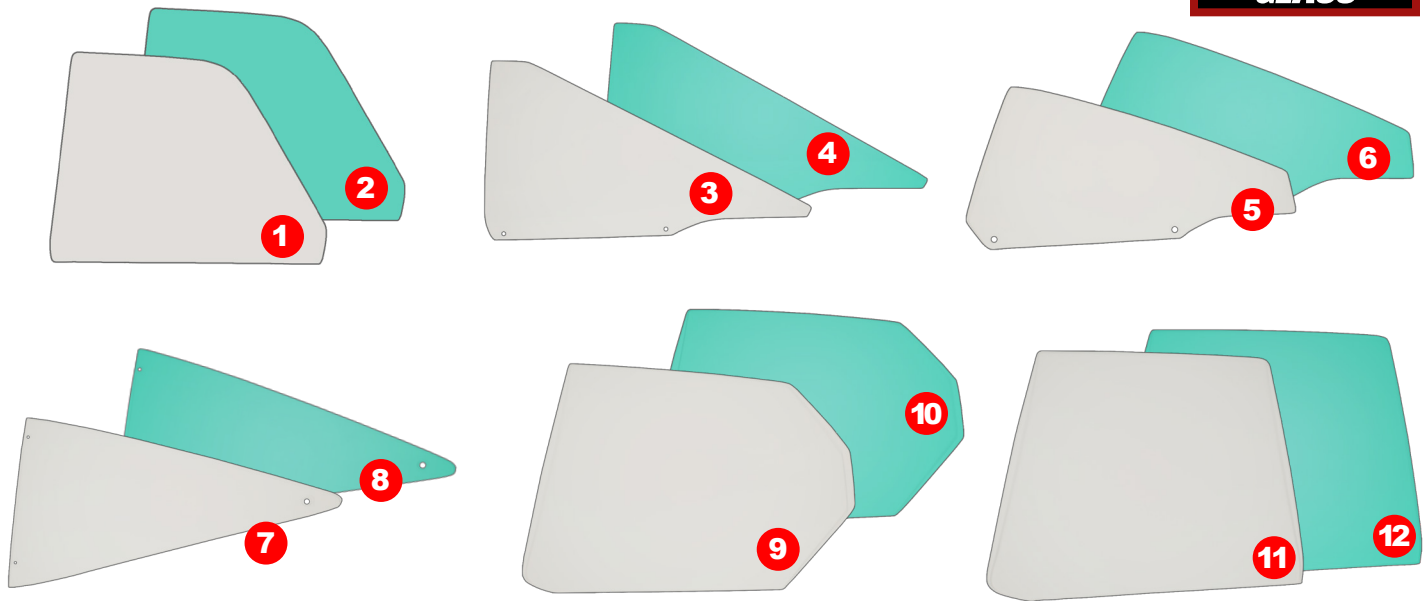

GLASS

#	YEAR	DESCRIPTION	MODEL	PART #
1	63-65	Quarter Glass - Clear - LH or RH - 2DR Sedan	All B-Body	795-1463-CS
2	63-65	Quarter Glass - Green Tint - LH or RH - 2DR Hardtop	All B-Body	795-1463-T
3	67	Quarter Glass - Clear - LH - (except Charger)	All B-Body	795-1467-CL
	67	Quarter Glass - Clear - RH - (except Charger)	All B-Body	795-1467-CR
4	67	Quarter Glass - Green Tint - LH - 2DR Hardtop (except Charger)	All B-Body	795-1467-TL
	67	Quarter Glass - Green Tint - RH - 2DR Hardtop (except Charger)	All B-Body	795-1467-TR
5	68-70	Quarter Glass - Clear - LH - 2DR Hardtop	All B-Body	795-1468-CL
	68-70	Quarter Glass - Clear - RH - 2DR Hardtop	All B-Body	795-1468-CR
	68-70	Quarter Glass - Clear - LH - 2DR Sedan	Plymouth B-Body	795-1468-CSL
	68-70	Quarter Glass - Clear - RH - 2DR Sedan	Plymouth B-Body	795-1468-CSR
6	68-70	Quarter Glass - Green Tint - LH - 2DR Hardtop	All B-Body	795-1468-TL
	68-70	Quarter Glass - Green Tint - RH - 2DR Hardtop	All B-Body	795-1468-TR
	68-70	Quarter Glass - Green Tint - LH - 2DR Sedan	Plymouth B-Body	795-1468-TSL
	68-70	Quarter Glass - Green Tint - RH - 2DR Sedan	Plymouth B-Body	795-1468-TSR
7	68-70	Quarter Glass - Clear - LH - 2DR Sedan	Dodge B-Body	795-2468-CSL
	68-70	Quarter Glass - Clear - RH - 2DR Sedan	Dodge B-Body	795-2468-CSR
8	68-70	Quarter Glass - Green Tint - LH - 2DR Sedan	Dodge B-Body	795-2468-TSL
	68-70	Quarter Glass - Green Tint - RH - 2DR Sedan	Dodge B-Body	795-2468-TSR
9	71	Quarter Glass - Clear - LH - 2DR Hardtop	Plymouth B-Body	795-1471-CL
	71	Quarter Glass - Clear - RH - 2DR Hardtop	Plymouth B-Body	795-1471-CR
10	71	Quarter Glass - Green Tint - LH - 2DR Hardtop	Plymouth B-Body	795-1471-TL
	71	Quarter Glass - Green Tint - RH - 2DR Hardtop	Plymouth B-Body	795-1471-TR
11	71	Quarter Glass - Clear - LH	Charger	795-2671-CL
	71	Quarter Glass - Clear - RH	Charger	795-2671-CR
12	71	Quarter Glass - Green Tint - LH	Charger	795-2671-TL
	71	Quarter Glass - Green Tint - RH	Charger	795-2671-TR
13	68-70	Quarter Glass Latches - Pair - 2DR Sedan	All B-Body	796-1468-P
14	66-67	Quarter Window Roller Kit - 8pcs	All B-Body	A-280073
	66-70	Quarter Window Roller Kit - 30pcs	All B-Body	X798-1466-3S
15	66-67	Quarter Window Roller	All B-Body	A-280097
16	66-70	Quarter Window Roller	All B-Body	A-280079
17	67-70	Quarter Window Roller	All B-Body	A-280080
18	66-70	Quarter Window Roller	All B-Body	A-280081
19	67-70	Quarter Window Roller w/ Pin	All B-Body	A-280082
20	68-70	Quarter Window Seals - Pair - 2DR Sedan	Plymouth B-Body	X794-1468-1P
	68-70	Quarter Window Seals - Pair - 2DR Sedan	Dodge B-Body	X794-2468-1P
	71-74	Quarter Window Seals - Pair - 2DR Hardtop	Charger/Satellite	J-CH2108

VISIT US ONLINE
FOR THE MOST
UP-TO-DATE PRICING
AND SELECTION