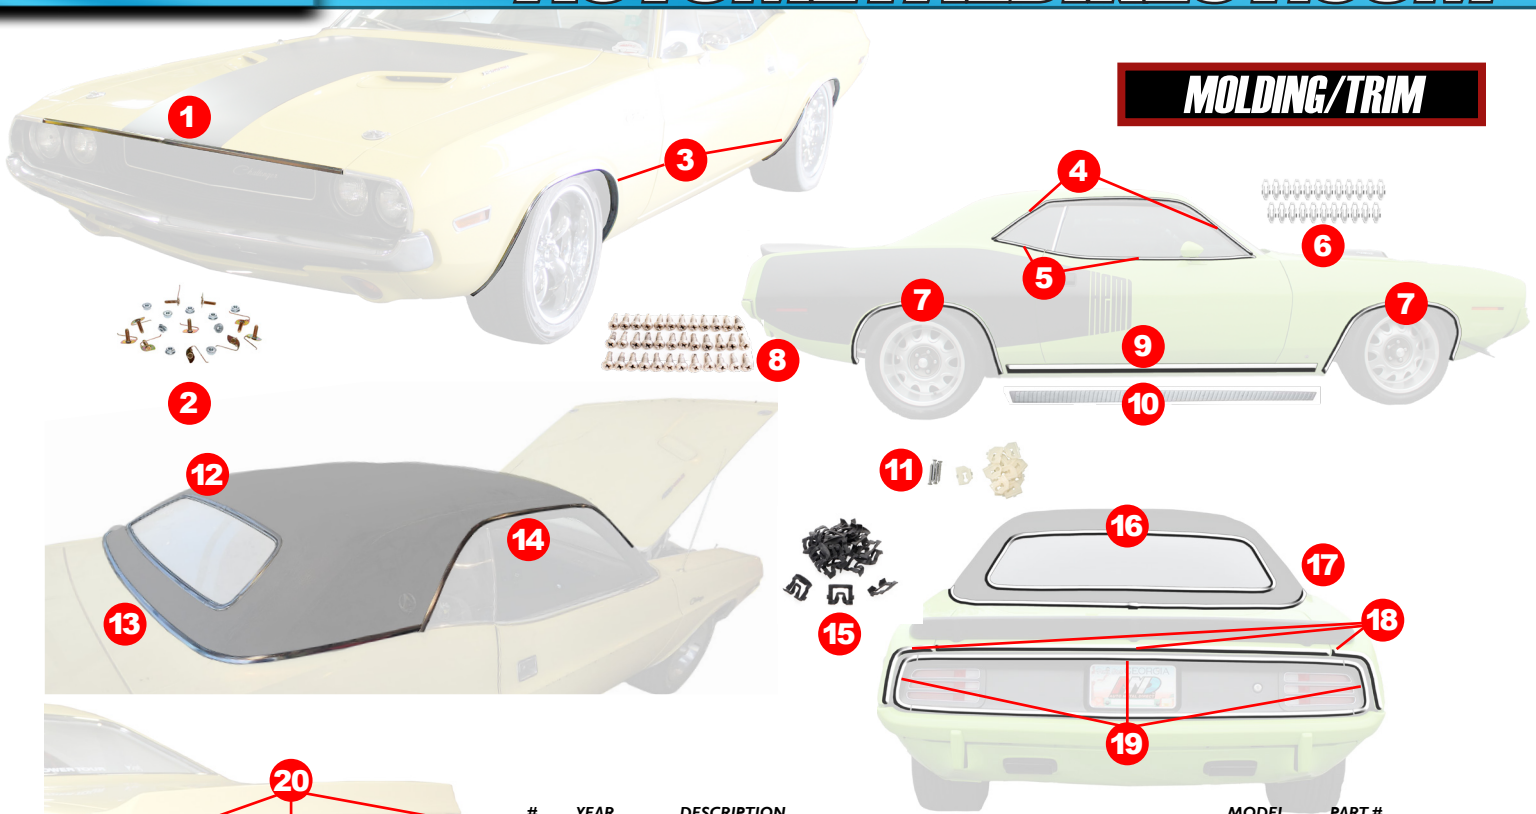

MOLDING/TRIM

#	YEAR	DESCRIPTION	MODEL	PART #
1	70-71	Hood Molding w/ Clips - (except 71 R/T)	Challenger	F-CBM3
2	70	Hood Lip Molding Clip Set	Challenger	F-CBM3C
3	70-74	Wheel Opening Molding Set - 4pcs	Challenger	F-CWM
4	70-74	Drip Rail Molding Set - 6pcs	Barracuda	630-1570-S
5	70-74	Door & Quarter Top Edge Molding Set - 4pcs Anodized Aluminum	Barracuda	K-MN1472
	70-71	Door Top Edge Moldings - Pair - Convertible	Barracuda	K-MN2114
6	71-74	Molding Hardware Set - Door Top Edge - 22pcs	Barracuda	K-MN1474
7	70-74	Wheel Opening Molding Set - 4pcs	Barracuda	F-BWM
8	70-74	Wheel Opening Molding Screw Set - 36pcs	All E-Body	H-C-8021
9	71-72	Rocker Panel Moldings - Pair	Barracuda	K-MN1452
10	70	Rocker Panel Moldings - Fish Gill Style - Pair	Barracuda	K-MN1930
11	71-74	Rocker Molding Clip Set (except 70 Challenger)	All E-Body	A-270270
12	70-74	Back Glass Molding Set (except SE)	Challenger	670-2570-S
13	70-74	Vinyl Top Molding Set	Challenger	635-2570-S
14	70-74	Drip Rail Molding Set - 4pcs	Challenger	630-2570-S
15	70-71	Door Top Molding Clip Set	Challenger	A-270289
16	70-74	Back Glass Molding Set (Except Gran Coupe)	Barracuda	670-1570-S
17	70-74	Vinyl Top Molding Set	Barracuda	635-1570-S
18	70-74	Trunk & Quarter Panel Molding Kit	Barracuda	X855-1570-S
19	70-71	Rear Body Panel Moldings - 4pcs	Barracuda	K-ME5062
20	70	Trunk & Quarter Panel Molding Set - 3pcs	Challenger	F-CBM1
	71-74	Trunk & Quarter Panel Molding Set	Challenger	F-CBM2
21	70	Quarter Panel Molding - RH	Challenger	K-3419712
22	70	Quarter Panel Molding - LH	Challenger	K-3419713
23	71-74	Trunk & Quarter Panel Molding Hardware Set	Challenger	F-CBM4
	70-74	Trunk & Quarter Panel Molding Clip Kit	All E-Body	A-270283
24	70-74	Exterior Trim Screw Set	Challenger	A-271200
	70-74	Exterior Trim Screw Set	Barracuda	A-271223
25	70-74	Window Reveal Molding Clips - 25pcs	All E-Body	10242
26	70-74	Body Molding Screw Set - 10Pcs	All E-Body	H-137
27	70-74	Window Clip and Reveal Molding Stud Replacement Set - 25Pcs	All E-Body	X385-3000-25

VISIT US ONLINE FOR THE MOST UP-TO-DATE PRICING AND SELECTION