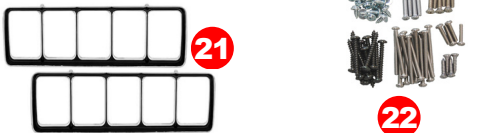

MOLDING/TRIM

#	YEAR	DESCRIPTION	MODEL	PART #
1	68	Grille Horizontal Molding Set - 2pcs	Charger	X155-2668-P
2	68	Grille Molding Clip Set	Charger	A-270279
3	69	Grille Molding Set - 7pcs - (Except 500 or Daytona)	Charger	X155-2669-IS
4	69	Chrome Center Grille "I" Trim - (except 500 or Daytona)	Charger	X155-2669-I
5	68-70	Windshield Molding Set	All B-Body	385-1468-S
6	68-70	Wheel Opening Molding Set - 4pcs - (except Charger)	Dodge B-Body	F-CRWM
	68-70	Wheel Opening Molding Set - 4pcs - (except 69 GTX)	Plymouth B-Body	F-SAWM
	68-70	Wheel Opening Molding Set - 4pcs	Charger	X230-2668-S
	69	Wheel Opening Molding Set - 4pcs	GTX	X230-1469-IS
	71-72	Wheel Opening Molding Set - 4pcs	Charger	K-MNI483
	71-72	Wheel Opening Molding Set - 4pcs	Plymouth B-Body	K-MNI484
	73-74	Wheel Opening Molding Set - 4pcs	Charger	K-MNI485
7	64-69	Wheel Opening Molding Screw Set - 36pcs	All B-Body	H-C-8017
	70-74	Wheel Opening Molding Screw Set - 36pcs	All B-Body	H-C-8021
8	68-70	Rocker Panel Molding - Pair	Dodge B-Body	K-MNI445
	68-70	Rocker Panel Moldings - Pair	Plymouth B-Body	X452-1468-P
9	68-70	Drip Rail Molding Set	Plymouth B-Body	630-1468-S
	68-70	Drip Rail Molding Set	Dodge B-Body	630-2468-S
10	68-70	Back Glass Molding Set - (except Charger)	All B-Body	670-1468-S
	68-70	Back Glass Molding Set	Charger	670-2668-S
11	68-70	Vinyl Top Molding Set - 2DR Hardtop	Plymouth B-Body	635-1468-S
	68-70	Vinyl Top Molding Set - (except Charger)	Dodge B-Body	635-2468-S
	68-70	Vinyl Top Molding Set	Charger	635-2668-S
12	68-70	Vinyl Top Molding Clip Set - 22 pcs	Charger	X635-2668-IS
	71-74	Vinyl Top Molding Clip Set	Charger	A-270502
13	66-67	Deck Lid Molding	Charger	K-2809964
	66	Deck Lid Molding - Upper or Lower - Each	Coronet	K-MNI407
	70	Deck Lid Molding Clip Set	GTX	A-270274
15	66-67	Tail Lamp Panel Molding - Upper	Charger	K-2807394
16	66-67	Tail Lamp Panel Molding - Lower	Charger	X930-2666-I
17	66-67	Tail Lamp Bezels - Pair	Charger	X930-2666-P
18	68	Tail Lamp Panel Molding - Outer & Lower - Pair	Charger	X930-2668-S
19	67	Tail Lamp Bezels with Silver Inners - Pair	GTX/Satellite	K-MB1986
20	67	Tail Lamp Bezels with Red Inners - Pair	GTX/Satellite	K-MB2161
21	71	Tail Lamp Bezels - Pair	GTX/Road Runner	K-MB2165
22	66	Exterior Trim Screw Set	Satellite	A-271242
	66-67	Exterior Trim Screw Set	Charger	A-271224
	66-67	Exterior Trim Screw Set	Coronet	A-271231
	67	Exterior Trim Screw Set	Belvedere	A-271240
	68	Exterior Trim Screw Set	Satellite	A-271244
	68-70	Exterior Trim Screw Set	Charger	A-271225
	69	Exterior Trim Screw Set	Coronet	A-271233
	69	Exterior Trim Screw Set	Road Runner	A-271204
	70	Exterior Trim Screw Set	Road Runner	A-271205
	71	Exterior Trim Screw Set	Charger	A-271226
	73	Exterior Trim Screw Set	Charger	A-271228

VISIT US ONLINE FOR THE MOST UP-TO-DATE PRICING AND SELECTION