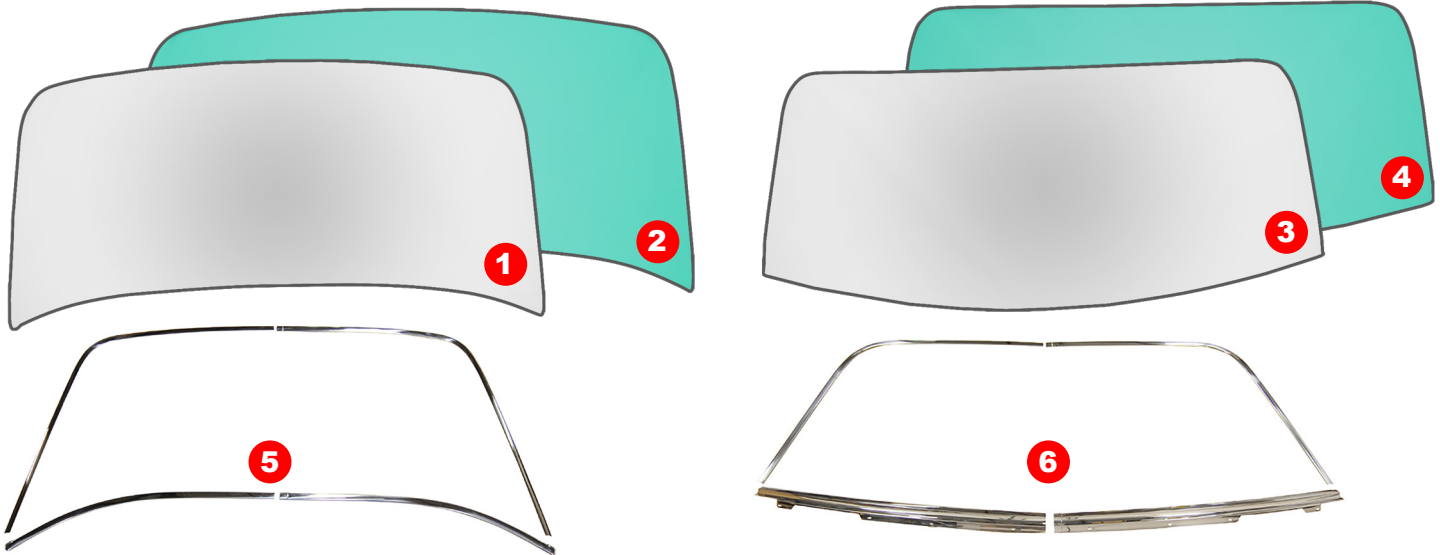

BACK GLASS

#	YEAR	DESCRIPTION	MODEL	PART #
1	67-76	Back Glass - Clear	Dart/Scamp	660-2067-C
2	67-76	Back Glass - Green Tint	Dart/Scamp	660-2067-T
3	70-76	Back Glass - Clear	Demon/Duster/Dart Sport	660-1370-C
4	70-76	Back Glass - Green Tint	Demon/Duster/Dart Sport	660-1370-T
5	68-76	Back Glass Molding Set	Dart/Scamp	670-2067-S
6	70-76	Back Glass Molding Set	Demon/Duster/Dart Sport	670-1370-S
7	68-76	Back Glass Weatherstrip - w/ Trim Groove	All A-Body	G-WCRDB3861
7	70-76	Back Glass Weatherstrip - w/ Trim Groove	Demon/Duster/Dart Sport	G-WCRDB4932
8	70-76	Back Glass Lockstrip - Black	Demon/Duster/Dart Sport	G-WLS900
9	68-69	Back Glass Molding Clips & Screw Set - Fastback	Barracuda	H-C-8022
9	68-69	Back Glass Molding Clips & Screw Set - Notchback	Barracuda	H-C-8024
9	68-76	Back Glass Molding Clips & Screw Set - 44pcs	Dart/Scamp/Valiant	X671-1068-S
9	70-76	Back Glass Molding Clips & Screw Set	Demon/Duster/Dart Sport	H-C-8026