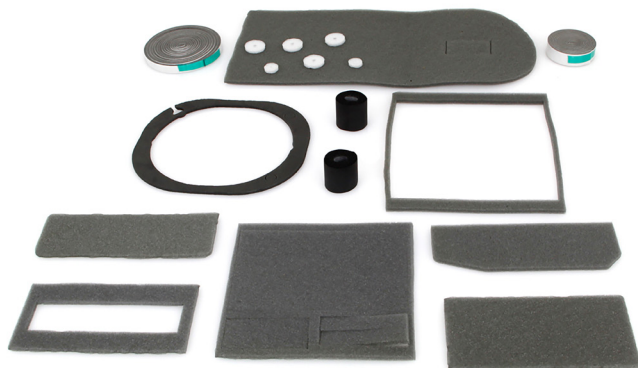

COWL/FIREWALLS

1

2

3

4

5

6

7

8

#	YEAR	DESCRIPTION	MODEL	PART #
1	66-70	Firewall Gasket Set - w/o AC - w/ Wiper Pivots	All B-Body	F-FG0
	66-70	Firewall Gasket Set - w/ AC - w/ Wiper Pivots	All B-Body	F-FG1B
2	67-70	Heater Box Seal Set - w/o AC	All B-Body	A-151091
	71-74	Heater Box Seal Set	All B-Body	A-151093
3	71-74	Heater Box to Cowl Seal - RH	All B-Body	A-150963
4	66-70	Heater Box Screw Set	All B-Body	A-270281
	66-70	Fresh Air Vent to Cowl Seal - w/o AC	All B-Body	A-151030
5	71-74	Fresh Air Vent to Cowl Seal - w/o AC	All B-Body	A-150964
	66-70	Power Brake Booster to Firewall Gasket	All B-Body	J-CH1053
7	66-70	Master Cylinder Gasket - Standard & Power Brake	All B-Body	J-CH1054
8	66-70	Steering Column to Firewall Seal	All B-Body	X361-1466-8

VISIT US ONLINE
FOR THE MOST
UP-TO-DATE PRICING
AND SELECTION

WARNING: Cancer and Reproductive
Harm - www.P65Warnings.ca.gov