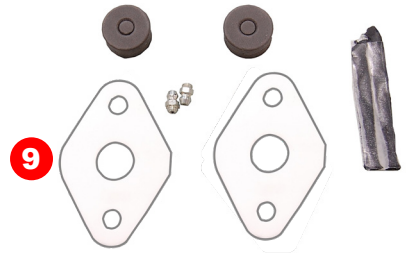

GLASS

#	YEAR	DESCRIPTION	MODEL	PART #
1	62-63	Windshield - Clear	All B-Body	380-1462-C
2	62-63	Windshield - Green Tint	All B-Body	380-1462-T
	64-65	Windshield - Clear	All B-Body	380-1464-C
	64-65	Windshield - Green Tint	All B-Body	380-1464-T
	66-67	Windshield - Clear - 2DR Hardtop	All B-Body	380-1466-C
	67-67	Windshield - Green Tint - 2DR Hardtop	All B-Body	380-1466-T
	66-70	Windshield - Clear - Convertible	All B-Body	380-1466-C
	66-70	Windshield - Green Tint - Convertible	All B-Body	380-1466-T
	68-70	Windshield - Clear - 2DR Hardtop Sedan	All B-Body	380-1468-C
	68-70	Windshield - Green Tint - 2DR Hardtop Sedan	All B-Body	380-1468-T
	71-74	Windshield - Clear	All B-Body	380-1471-C
	71-74	Windshield - Green Tint	All B-Body	380-1471-T
3	68-70	Windshield Molding Set	All B-Body	385-1468-S
4	66-67	Windshield Gasket - w/ Trim Groove - 2DR Hardtop	All B-Body	G-WCRD671B
	66-70	Windshield Gasket - w/ Trim Groove - Convertible	All B-Body	G-WCRD671
	68-70	Windshield Gasket - w/ Trim Groove	All B-Body	G-WCRD715
5	66-67	Windshield Washer Hose Kit	All B-Body	F-WWK1
	68-70	Windshield Washer Hose Kit	All B-Body	F-WWK2
	71-72	Windshield Washer Hose Kit	All B-Body	F-WWK3
6	71-74	Washer Hose T Connector - Black	All B-Body	F-077B
7	66-67	Windshield Washer Nozzle	All B-Body	F-213
	71-72	Windshield Washer Nozzle	All B-Body	F-WWE
8	68-70	Windshield Washer Retainer	All B-Body	F-WMF
9	66-70	Wiper Pivot Seal Kit	All B-Body	F-WTE
10	71-74	Windshield Molding Clip Set - 20pcs	All B-Body	H-C-8006
11	66-67	Windshield Reveal Molding Clip Set - 48pcs	All B-Body	X385-1466-1S
	68-70	Windshield Reveal Molding Clip Set - 48pcs	All B-Body	X385-1468-1S
	71-74	Windshield Reveal Molding Clip Set - 40pcs	All B-Body	X385-1471-1S

VISIT US ONLINE FOR THE MOST UP-TO-DATE PRICING AND SELECTION