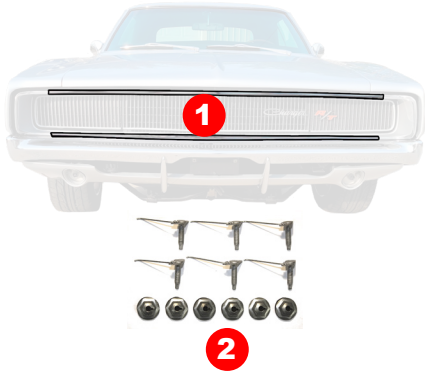

MOLDING/TRIM

#	YEAR	DESCRIPTION	MODEL	PART #
1	68	Grille Horizontal Molding Set - 2pcs	Charger	X155-2668-P
2	68	Grille Molding Clip Set	Charger	A-270279
3	69	Grille Molding Set - 7pcs - (Except 500 or Daytona)	Charger	X155-2669-IS
4	69	Chrome Center Grille "I" Trim - (except 500 or Daytona)	Charger	X155-2669-I
5	68-70	Windshield Molding Set	All B-Body	385-1468-S
6	68-70	Wheel Opening Molding Set - 4pcs - (except Charger)	Dodge B-Body	F-CRWM
	68-70	Wheel Opening Molding Set - 4pcs - (except 69 GTX)	Plymouth B-Body	F-SAWM
	68-70	Wheel Opening Molding Set - 4pcs	Charger	X230-2668-S
	69	Wheel Opening Molding Set - 4pcs	GTX	X230-1469-IS
	71-72	Wheel Opening Molding Set - 4pcs	Charger	K-MNI483
	71-72	Wheel Opening Molding Set - 4pcs	Plymouth B-Body	K-MNI484
	73-74	Wheel Opening Molding Set - 4pcs	Charger	K-MNI485
7	64-69	Wheel Opening Molding Screw Set - 36pcs	All B-Body	H-C-8017
	70-74	Wheel Opening Molding Screw Set - 36pcs	All B-Body	H-C-8021
8	68-70	Rocker Panel Molding - Pair	Dodge B-Body	K-MNI445
	68-70	Rocker Panel Moldings - Pair	Plymouth B-Body	X452-1468-P
9	68-70	Drip Rail Molding Set	Plymouth B-Body	630-1468-S
	68-70	Drip Rail Molding Set	Dodge B-Body	630-2468-S
10	68-70	Back Glass Molding Set - (except Charger)	All B-Body	670-1468-S
	68-70	Back Glass Molding Set	Charger	670-2668-S
11	68-70	Vinyl Top Molding Set - 2DR Hardtop	Plymouth B-Body	635-1468-S
	68-70	Vinyl Top Molding Set - (except Charger)	Dodge B-Body	635-2468-S
	68-70	Vinyl Top Molding Set	Charger	635-2668-S
12	68-70	Vinyl Top Molding Clip Set - 22 pcs	Charger	X635-2668-IS
	71-74	Vinyl Top Molding Clip Set	Charger	A-270502
13	66-67	Deck Lid Molding	Charger	K-2809964
	66	Deck Lid Molding - Upper or Lower - Each	Coronet	K-MNI407
	70	Deck Lid Molding Clip Set	GTX	A-270274
15	66-67	Tail Lamp Panel Molding - Upper	Charger	K-2807394
16	66-67	Tail Lamp Panel Molding - Lower	Charger	X930-2666-I
17	66-67	Tail Lamp Bezels - Pair	Charger	X930-2666-P
18	68	Tail Lamp Panel Molding - Outer & Lower - Pair	Charger	X930-2668-S
19	67	Tail Lamp Bezels with Silver Inners - Pair	GTX/Satellite	K-MB1986
20	67	Tail Lamp Bezels with Red Inners - Pair	GTX/Satellite	K-MB2161
21	71	Tail Lamp Bezels - Pair	GTX/Road Runner	K-MB2165
22	66	Exterior Trim Screw Set	Satellite	A-271242
	66-67	Exterior Trim Screw Set	Charger	A-271224
	66-67	Exterior Trim Screw Set	Coronet	A-271231
	67	Exterior Trim Screw Set	Belvedere	A-271240
	68	Exterior Trim Screw Set	Satellite	A-271244
	68-70	Exterior Trim Screw Set	Charger	A-271225
	69	Exterior Trim Screw Set	Coronet	A-271233
	69	Exterior Trim Screw Set	Road Runner	A-271204
	70	Exterior Trim Screw Set	Road Runner	A-271205
	71	Exterior Trim Screw Set	Charger	A-271226
	73	Exterior Trim Screw Set	Charger	A-271228

VISIT US ONLINE FOR THE MOST UP-TO-DATE PRICING AND SELECTION