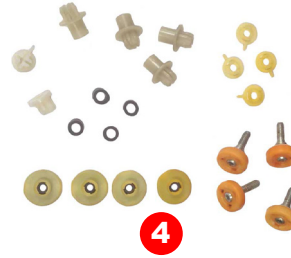

GLASS

#	YEAR	DESCRIPTION	MODEL	PART #
1	70-71	Door Glass - Clear - LH - Convertible	All E-Body	550-1570-CVL
	70-71	Door Glass - Clear - RH - Convertible	All E-Body	550-1570-CVR
2	70-74	Door Glass - Clear - LH - 70-74 E-Body Hardtop	All E-Body	550-1570-CL
	70-74	Door Glass - Clear - RH - 70-74 E-Body Hardtop	All E-Body	550-1570-CR
3	70-74	Door Glass - Green Tint - LH - 70-74 E-Body Hardtop	All E-Body	550-1570-TL
	70-74	Door Glass - Green Tint - RH - 70-74 E-Body Hardtop	All E-Body	550-1570-TR
3	70-72	Door Window Hardware Kit	All E-Body	A-280086
4	73-74	Door Window Hardware Kit	All E-Body	A-280087
5	70-74	Door Glass Guide	All E-Body	A-270005
6	70-74	Window Regulator Arm Clip	All E-Body	A-270006
7	73-74	Door Window Roller	All E-Body	A-280088
8	73-74	Fastener Roller	All E-Body	A-280089
9	73-74	Door Glass Bushing	All E-Body	A-280090
10	70-74	Door Glass Up Stop	All E-Body	A-RIVET2
11	70-74	Door Track Rivet	All E-Body	A-RIVET3
12	71	Window Felts - O.E. Style Inner & Outer - 8pcs - Convertible	All E-Body	FPWX194
	71-74	Window Felts - O.E. Style Inner & Outer - 8pcs - Hardtop & Coupe	All E-Body	FPWX198
12	70-74	Window Crank Handle Spacers - Pair	All E-Body	K-MD35231
13	70-74	Door Glass Guide Set - LH	All E-Body	K-ME8148
	70-74	Door Glass Guide Set - RH	All E-Body	K-ME8149
14	70-74	Window Crank Handle - w/ Black Knob	All E-Body	X546-1068
15	70-74	Window Crank Handle Screw	All E-Body	X546-1068-3

#	YEAR	DESCRIPTION	MODEL	PART #
16	70-74	Quarter Glass - Clear - LH - Hardtop	Barracuda	795-1570-CL
	70-74	Quarter Glass - Clear - RH - Hardtop	Barracuda	795-1570-CR
17	70-74	Quarter Glass - Clear - LH - Hardtop	Challenger	795-2570-CL
	70-74	Quarter Glass - Clear - RH - Hardtop	Challenger	795-2570-CR
18	70-74	Quarter Glass - Green Tint - LH - Hardtop	Barracuda	795-1570-TL
	70-74	Quarter Glass - Green Tint - RH - Hardtop	Barracuda	795-1570-TR
19	70-71	Quarter Glass - Clear - LH - Convertible	All E-Body	795-1570-CVL
	70-71	Quarter Glass - Clear - RH - Convertible	All E-Body	795-1570-CVR
20	70-71	Quarter Glass - Green Tint - LH - Convertible	All E-Body	795-1570-TVL
	70-71	Quarter Glass - Green Tint - RH - Convertible	All E-Body	795-1570-TVR
	70-74	Quarter Window Roller Kit	All E-Body	A-280085

VISIT US ONLINE
FOR THE MOST
UP-TO-DATE PRICING
AND SELECTION