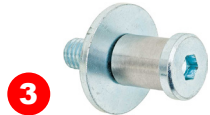

DOOR

#	YEAR	DESCRIPTION	MODEL	PART #
1	70-74	Inner Door Bottom Repair Panel - LH	All E-Body	515-1570-L
	70-74	Inner Door Bottom Repair Panel - RH	All E-Body	515-1570-R
2	70-74	Door Lock Pillar Seals - Pair	All E-Body	F-664-5
3	70-74	Door Lock Striker	All E-Body	K-ME8152
4	70	Door Bumpers - Rounded - Pair	All E-Body	J-CH1007
	72-73	Door Bumpers - Rectangular - Pair	All E-Body	J-CH1013
5	70-74	Door Rod Lock Clip	All E-Body	A-270004
6	70-72	Door Lock Rod Clip - LH	All E-Body	A-270023
	70-72	Door Lock Rod Clip - RH	All E-Body	A-270024
7	70-74	Door Panel Installation Clip	All E-Body	A-270515
8	70-74	Door Frame Plug Kit	All E-Body	A-280154
9	70-74	Door Hinge - Upper - LH	All E-Body	520-1570-L
	70-74	Door Hinge - Upper - RH	All E-Body	520-1570-R
10	70-74	Door Hinge - Lower - LH	All E-Body	525-1570-L
	70-74	Door Hinge - Lower - RH	All E-Body	525-1570-R
11	70-74	Door Hinge Bolt Kit	All E-Body	X521-1570-S
12	70-74	Lower Door Hinge Detent Spring	All E-Body	520-1000
13	70-74	Door Hinge Pin Kit	All E-Body	X521-1000-S
14	70-74	Door Handles - Inside - Pair	Barracuda	K-MD8423
15	70-74	Door Handles - Inside - Pair	Challenger	K-MDI701

VISIT US ONLINE
FOR THE MOST
UP-TO-DATE PRICING
AND SELECTION