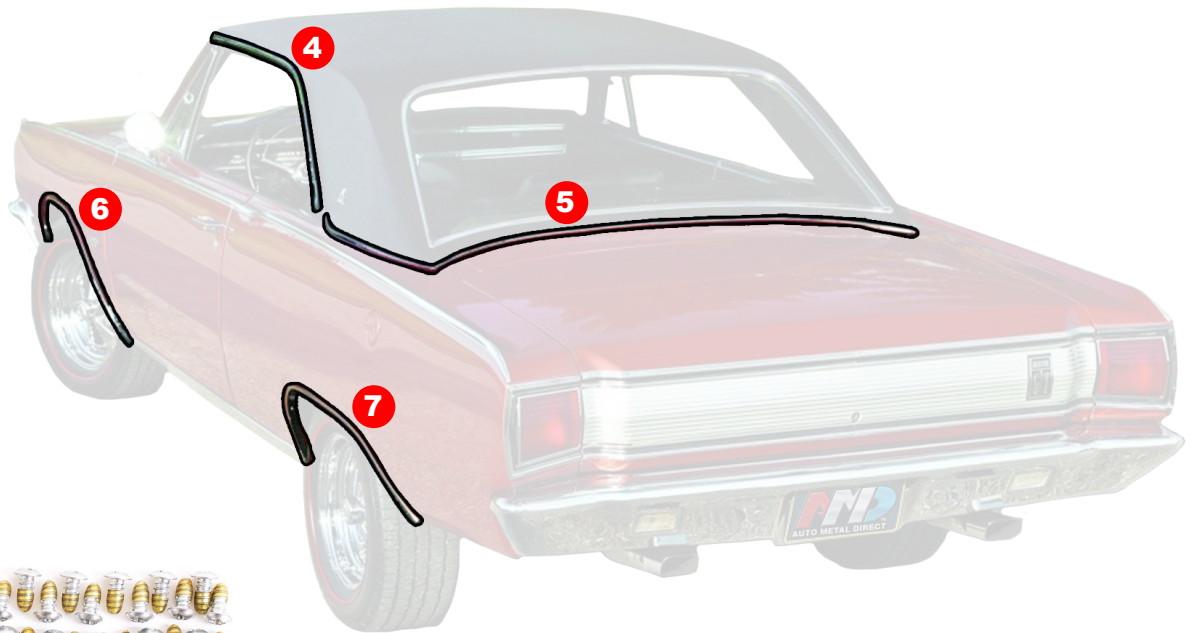

MOLDING/TRIM

8

#	YEAR	DESCRIPTION	MODEL	PART #
1	67-69	Hood Molding Set	Dart	F-ABH
2	70-72	Grille Molding - Upper Outer	Valiant/Duster/Scamp	K-2949968
3	70-72	Grille Molding - Lower Outer	Valiant/Duster/Scamp	K-2949970
4	67-76	Drip Rail Molding Set - 6pcs	Dart/Scamp	630-2067-S
	70-76	Drip Rail Molding Set	Demon/Duster/Dart Sport	630-1370-S
5	67-76	Vinyl Top Molding Set	Dart/Scamp	635-2067-S
6	67-76	Wheel Opening Molding - Front - LH	Demon/Dart/Dart Sport	230-2067-L
	67-76	Wheel Opening Molding - Front - RH	Demon/Dart/Dart Sport	230-2067-R
	70-76	Wheel Opening Molding - Front - LH	Valiant/Duster/Scamp	230-1370-L
	70-76	Wheel Opening Molding - Front - RH	Valiant/Duster/Scamp	230-1370-R
7	67-74	Wheel Opening Molding - Rear - LH	Dart/Scamp	735-2067-L
	67-74	Wheel Opening Molding - Rear - RH	Dart/Scamp	735-2067-R
	70-76	Wheel Opening Molding - Rear - LH	Duster/Demon/Dart Sport	735-1370-L
	70-76	Wheel Opening Molding - Rear - RH	Duster/Demon/Dart Sport	735-1370-R
8	64-69	Wheel Opening Molding Screw Set - 36pcs	All A-Body	H-C-8017
	70-74	Wheel Opening Molding Screw Set - 36pcs	All A-Body	H-C-8021

VISIT US ONLINE
FOR THE MOST
UP-TO-DATE PRICING
AND SELECTION