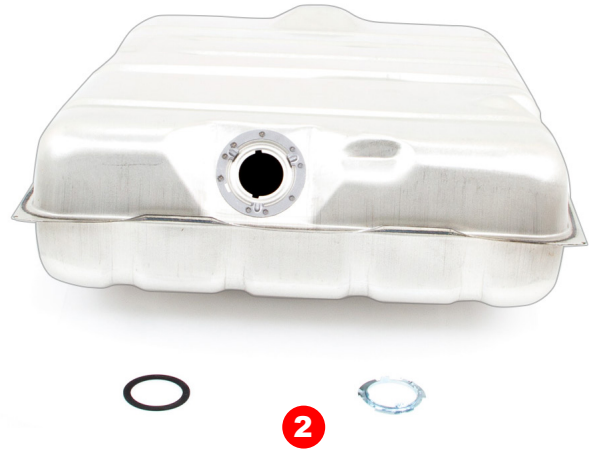

GAS TANK

AMD OE replacement fuel tanks are stamped from high quality rust resistant steel which is lead/tin plated inside and out. Each tank features the correct shape, size, holes, ribs and curvature, like original. All tanks are pressure tested for leaks. Mounting straps and sending units are sold separate.

#	YEAR	DESCRIPTION	MODEL	PART #
1	66-67	Gas Tank - 19 Gallon	All B-Body	890-1466
2	68-70	Gas Tank - 19 Gallon - w/o EEC	Charger	890-2668
	68-70	Gas Tank - 19 Gallon - w/ 2 Front Vent Lines - (except Charger)	All B-Body	890-1468-2
	70	Gas Tank - 19 Gallon - w/ 4 Front Vent Lines - (except Charger)	All B-Body	890-1470-4
	70	Gas Tank - 19 Gallon - w/ 4 Side Vent Lines	Charger	890-2670
	71-72	Gas Tank - 20 Gallon - w/ 4 Side Vent Lines	All B-Body	890-1471
	72-73	Gas Tank - 20 Gallon - w/ 4 Front Vent Lines	All B-Body	890-1472
	74	Gas Tank - 20 Gallon	All B-Body	890-1474
3	66-67	Gas Tank Strap - Each - One Used Per Car	All B-Body	X880-1466
4	68-70	Gas Tank Straps - Pair	All B-Body	X880-1468-P
	71-73	Gas Tank Straps - Pair	All B-Body	X880-1471-P
5	68-74	Gas Tank Strap Hardware Kit - 4 pcs	All B-Body	X880-1000-1S
6	62-79	Gas Tank Anti-Squeak 5-Piece Kit	All B-Body	W-862A

VISIT US ONLINE FOR THE MOST UP-TO-DATE PRICING AND SELECTION