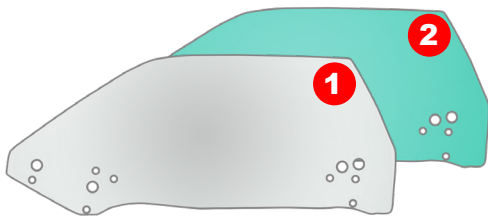

GLASS

#	YEAR	DESCRIPTION	MODEL	PART #
1	70-71	Door Glass - Clear - LH - Convertible	All E-Body	550-1570-CVL
	70-71	Door Glass - Clear - RH - Convertible	All E-Body	550-1570-CVR
2	70-74	Door Glass - Clear - LH - 70-74 E-Body Hardtop	All E-Body	550-1570-CL
	70-74	Door Glass - Clear - RH - 70-74 E-Body Hardtop	All E-Body	550-1570-CR
3	70-74	Door Glass - Green Tint - LH - 70-74 E-Body Hardtop	All E-Body	550-1570-TL
	70-74	Door Glass - Green Tint - RH - 70-74 E-Body Hardtop	All E-Body	550-1570-TR
3	70-72	Door Window Hardware Kit	All E-Body	A-280086
4	73-74	Door Window Hardware Kit	All E-Body	A-280087
5	70-74	Door Glass Guide	All E-Body	A-270005
6	70-74	Window Regulator Arm Clip	All E-Body	A-270006
7	73-74	Door Window Roller	All E-Body	A-280088
8	73-74	Fastener Roller	All E-Body	A-280089
9	73-74	Door Glass Bushing	All E-Body	A-280090
10	70-74	Door Glass Up Stop	All E-Body	A-RIVET2
11	70-74	Door Track Rivet	All E-Body	A-RIVET3
12	71	Window Felts - O.E. Style Inner & Outer - 8pcs - Convertible	All E-Body	FPWX194
	71-74	Window Felts - O.E. Style Inner & Outer - 8pcs - Hardtop & Coupe	All E-Body	FPWX198
12	70-74	Window Crank Handle Spacers - Pair	All E-Body	K-MD35231
13	70-74	Door Glass Guide Set - LH	All E-Body	K-ME8148
	70-74	Door Glass Guide Set - RH	All E-Body	K-ME8149
14	70-74	Window Crank Handle - w/ Black Knob	All E-Body	X546-1068
15	70-74	Window Crank Handle Screw	All E-Body	X546-1068-3

#	YEAR	DESCRIPTION	MODEL	PART #
16	70-74	Quarter Glass - Clear - LH - Hardtop	Barracuda	795-1570-CL
	70-74	Quarter Glass - Clear - RH - Hardtop	Barracuda	795-1570-CR
17	70-74	Quarter Glass - Clear - LH - Hardtop	Challenger	795-2570-CL
	70-74	Quarter Glass - Clear - RH - Hardtop	Challenger	795-2570-CR
18	70-74	Quarter Glass - Green Tint - LH - Hardtop	Barracuda	795-1570-TL
	70-74	Quarter Glass - Green Tint - RH - Hardtop	Barracuda	795-1570-TR
19	70-71	Quarter Glass - Clear - LH - Convertible	All E-Body	795-1570-CVL
	70-71	Quarter Glass - Clear - RH - Convertible	All E-Body	795-1570-CVR
20	70-71	Quarter Glass - Green Tint - LH - Convertible	All E-Body	795-1570-TVL
	70-71	Quarter Glass - Green Tint - RH - Convertible	All E-Body	795-1570-TVR
	70-74	Quarter Window Roller Kit	All E-Body	A-280085

VISIT US ONLINE
FOR THE MOST
UP-TO-DATE PRICING
AND SELECTION