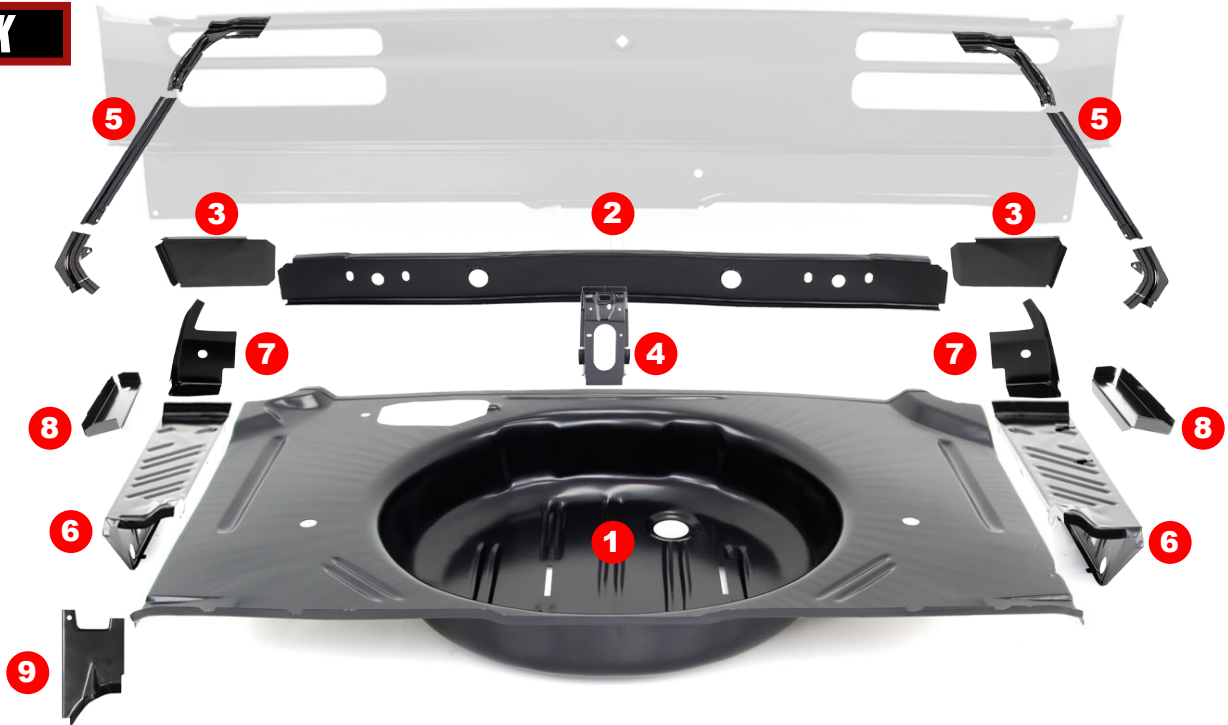

TRUNK

10

11

12

13

14

VISIT US ONLINE

FOR THE MOST

UP-TO-DATE PRICING

AND SELECTION

#	YEAR	DESCRIPTION	MODEL	PART #
1	67-76	Trunk Floor - OE Style	All A-Body	800-1370
2	67-72	Rear Crossmember	All A-Body	870-1067
3	67-72	Rear Crossmember Extensions - Pair	All A-Body	871-1067-P
4	70-73	Trunk Lock Support	Demon/Duster	810-1370
5	67-69	Trunk Gutter - LH - 3pcs	Dart	825-2067-L
	67-69	Trunk Gutter - RH - 3pcs	Dart	825-2067-R
	70-76	Trunk Gutter - LH	Demon/Duster/Dart Sport	825-1370-L
	70-76	Trunk Gutter - RH	Demon/Duster/Dart Sport	825-1370-R
6	67-69	Trunk Floor Extension - LH	Dart	840-1067-L
	67-69	Trunk Floor Extension - RH	Dart	840-1067-R
	67-69	Trunk Floor Extension - LH	Barracuda	840-1267-L
	67-69	Trunk Floor Extension - RH	Barracuda	840-1267-R
	70-74	Trunk Floor Extension - LH	Dart/Scamp	840-1070-L
	70-74	Trunk Floor Extension - RH	Dart/Scamp	840-1070-R
	70-76	Trunk Floor Extension - LH	Demon/Duster/Dart Sport	840-1370-L
	70-76	Trunk Floor Extension - RH	Demon/Duster/Dart Sport	840-1370-R
7	70-76	Trunk Floor Extension End Cap - LH	Demon/Duster/Dart Sport	841-1370-L
	70-76	Trunk Floor Extension End Cap - RH	Demon/Duster/Dart Sport	841-1370-R
8	70-76	Trunk Floor Extension Brace - LH or RH	All A-Body	842-1370
9	67-76	Jack Bracket - Front	All A-Body	818-1067-3L
10	67-69	Trunk Bolt Set	All A-Body	A-270726
	66-72	Trunk Lock Set	All A-Body	A-280541
	66-72	Trunk Lock Set	All A-Body	X828-1466-S
11	73-76	Trunk Lock Set	All A-Body	A-280551
12	67-69	Trunk Weatherstrip - except Fastback	Barracuda	F-TW11
	67-69	Trunk Weatherstrip - Fastback	Barracuda	F-TW12
	70-72	Trunk Weatherstrip	All A-Body	F-TW730
	73-76	Trunk Weatherstrip	All A-Body	F-TW830
13	66-74	Trunk Bumper Set - 2pcs	All A-Body	J-CHI006
14	67-76	Spare Tire Wing Nut	All A-Body	816-1468-1