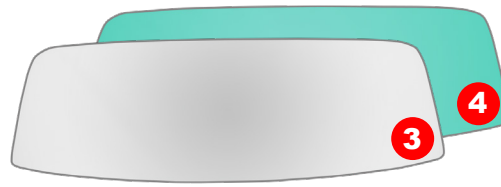

## GLASS

4

5

6

7

8

9

#	YEAR	DESCRIPTION	MODEL	PART #
1	70-74	Windshield - Clear	All E-Body	380-1570-C
2	70-74	Windshield - Green Tint	All E-Body	380-1570-T
3	70-74	Windshield Molding Set	All E-Body	385-1570-S
4	70	Windshield Molding Clips & Screw Set	All E-Body	X385-1570-IS
5	71-74	Windshield Molding Clips Set - 12pcs	All E-Body	X385-1571-IIS
6	70-74	Windshield Washer Hose Kit - w/ Electric Pump & Steel Hood	All E-Body	F-WWK5
7	70-74	Windshield Washer Hose Kit - w/ Manual Pump & Steel Hood	All E-Body	F-WWK6
8	70-74	Wiper Pivot Seal Kit	All E-Body	A-151304
9	70-74	Washer Hose T Connector - Black	All E-Body	F-077B