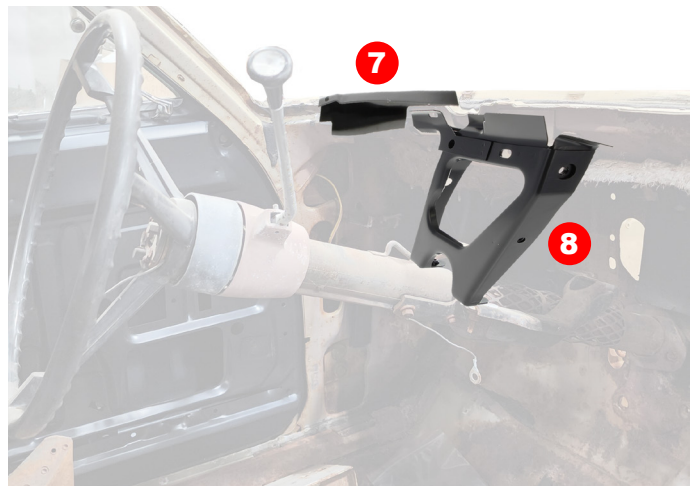

COWL/FIREWALLS

#	YEAR	DESCRIPTION	MODEL	PART #
1	66-70	Firewall - w/o AC	All B-Body	370-1466
2	66-70	Cowl Plenum - Lower	All B-Body	360-1466-1
3	66-70	Cowl Panel - Upper	All B-Body	360-1466
4	66-70	Cowl Side Hinge Panel - Inner - LH	All B-Body	376-1466-2L
	66-70	Cowl Side Hinge Panel - Inner - RH	All B-Body	376-1466-2R
5	66-70	Cowl Side Door Hinge Repair Panel - Outer - LH	All B-Body	376-1466-1L
	66-70	Cowl Side Door Hinge Repair Panel - Outer - RH	All B-Body	376-1466-1R
6	68-74	Firewall Clutch Rod Plug	All B-Body	A-280157
7	68-70	Pillar to Cowl Brace - Inner - LH	All B-Body	360-1466-3L
	68-70	Pillar to Cowl Brace - Inner - RH	All B-Body	360-1466-3R
8	68-70	Steering Column Mount	All B-Body	458-1468-4
9	66-70	Firewall Pad - w/o AC	All B-Body	A-151063
	66-70	Firewall Pad - w/ AC	All B-Body	A-151064
10	71-74	Firewall Pad - w/o AC	All B-Body	A-151069

VISIT US ONLINE
FOR THE MOST
UP-TO-DATE PRICING
AND SELECTION