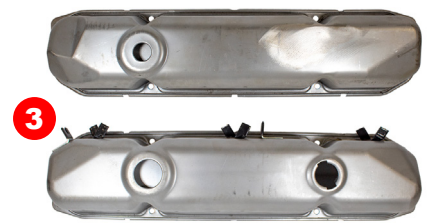

ENGINE

7

8

9

10

11