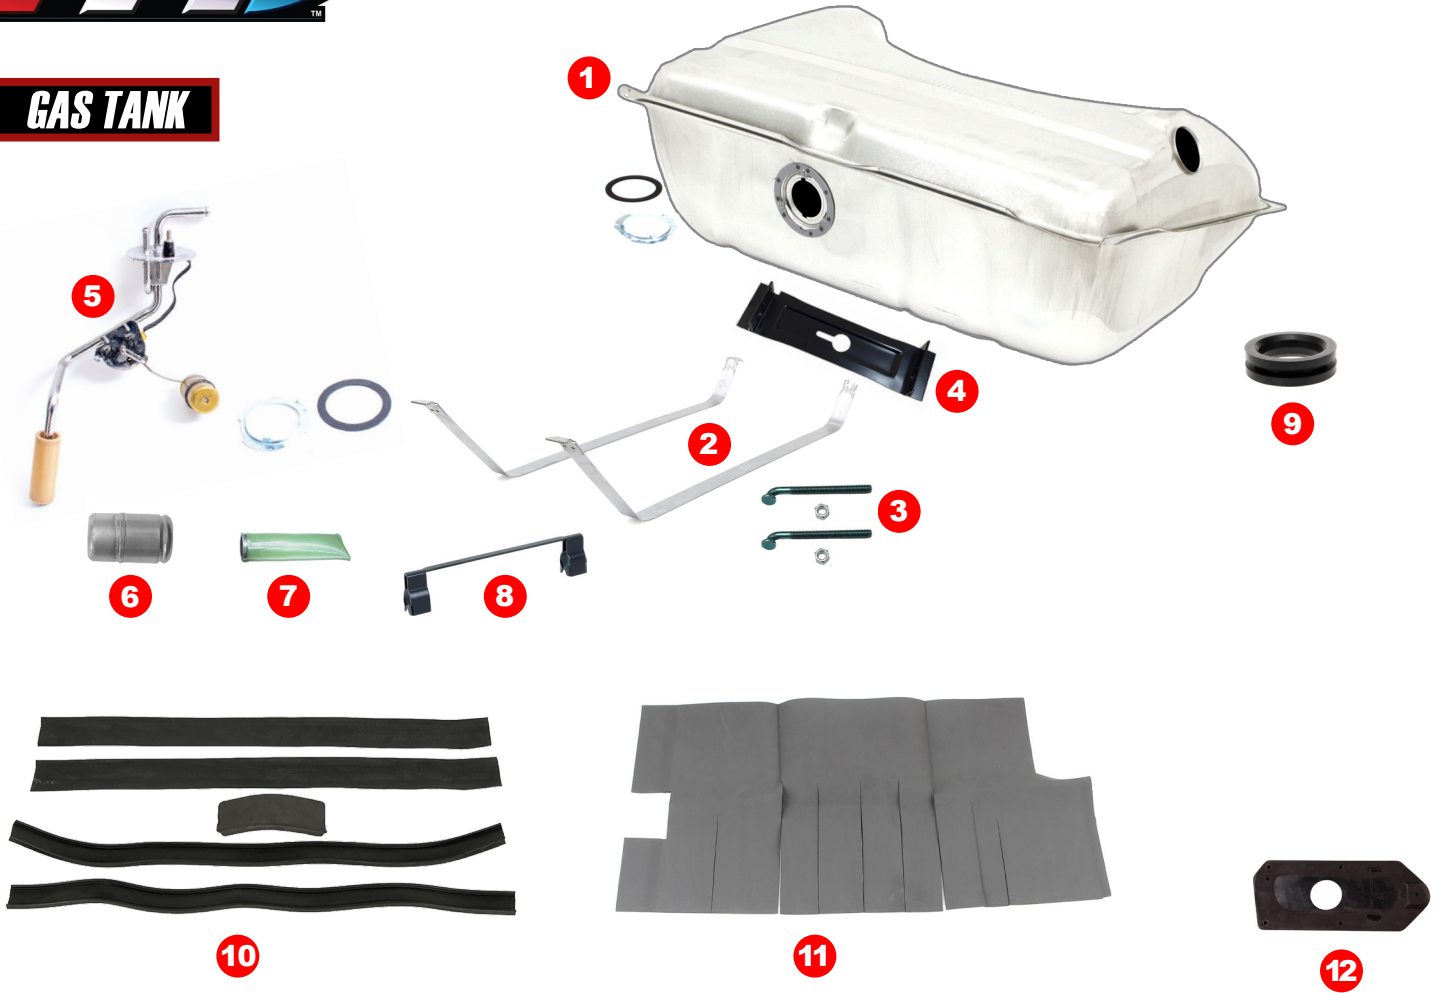

GAS TANK

#	YEAR	DESCRIPTION	MODEL	PART #
1	68-70	Gas Tank - 18 Gallon - w/o Vent Line	All A-Body	890-1068
	70-71	Gas Tank - 16 Gallon - w/ 4 Side Vent Lines	All A-Body	890-1070-4
	71-76	Gas Tank - 16 Gallon - w/ 1 Front Vent Line	All A-Body	890-1071
2	63-66	Gas Tank Straps - Pair	All A-Body	X880-1063-P
	67	Gas Tank Strap - use 1 per car	All A-Body	X880-1067
3	68-76	Gas Tank Straps - Pair	All A-Body	X880-1068-P
	68-74	Gas Tank Strap Hardware Set - 4 pcs	All A-Body	X880-1000-IS
4	67-76	Gas Tank Strap Brace	All A-Body	830-1370
	63-76	Gas Tank Sending Unit - 3/8 Outlet w/ Return Line	All A-Body	881-1063-3R
5	63-76	Gas Tank Sending Unit - 5/16 Outlet w/o Return Line	All A-Body	881-1063-5
	67-76	Sending Unit Float Brass	All A-Body	A-240075
7	67-76	Sending Unit Sock Filter 5/16	All A-Body	A-240076
	67-76	Sending Unit Sock Filter 3/8	All A-Body	A-240077
8	67-76	Gas Tank Sending Unit Ground Strap - Steel	All A-Body	K-MF290
9	68-69	Filler Neck Grommet - 2" Diameter w/ Single Lip	All A-Body	891-1068-1
	60-76	Gas Tank Anti-Squeak Set - 5pcs	All A-Body	W-862A
11	67-75	Gas Tank Pad	All A-Body	F-TIP4
	67-69	Fuel Filler Tube to Trunk Floor Seal	All A-Body	F-918R
12	70-74	Fuel Filler Tube to Trunk Floor Seal	All A-Body	F-307R
	69	Flip Up Gas Cap	Barracuda	K-MF362
14	67-76	Gas Cap - Chrome - Non Vented	All A-Body	K-MA8174
	67-76	Gas Cap - Paintable - Non Vented	All A-Body	K-MA8173
	67-76	Gas Cap - Paintable - Vented	All A-Body	K-MF368

VISIT US ONLINE

FOR THE MOST

UP-TO-DATE PRICING

AND SELECTION