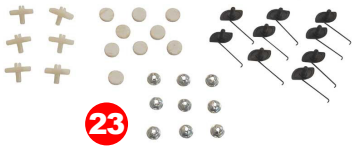

MOLDING/TRIM