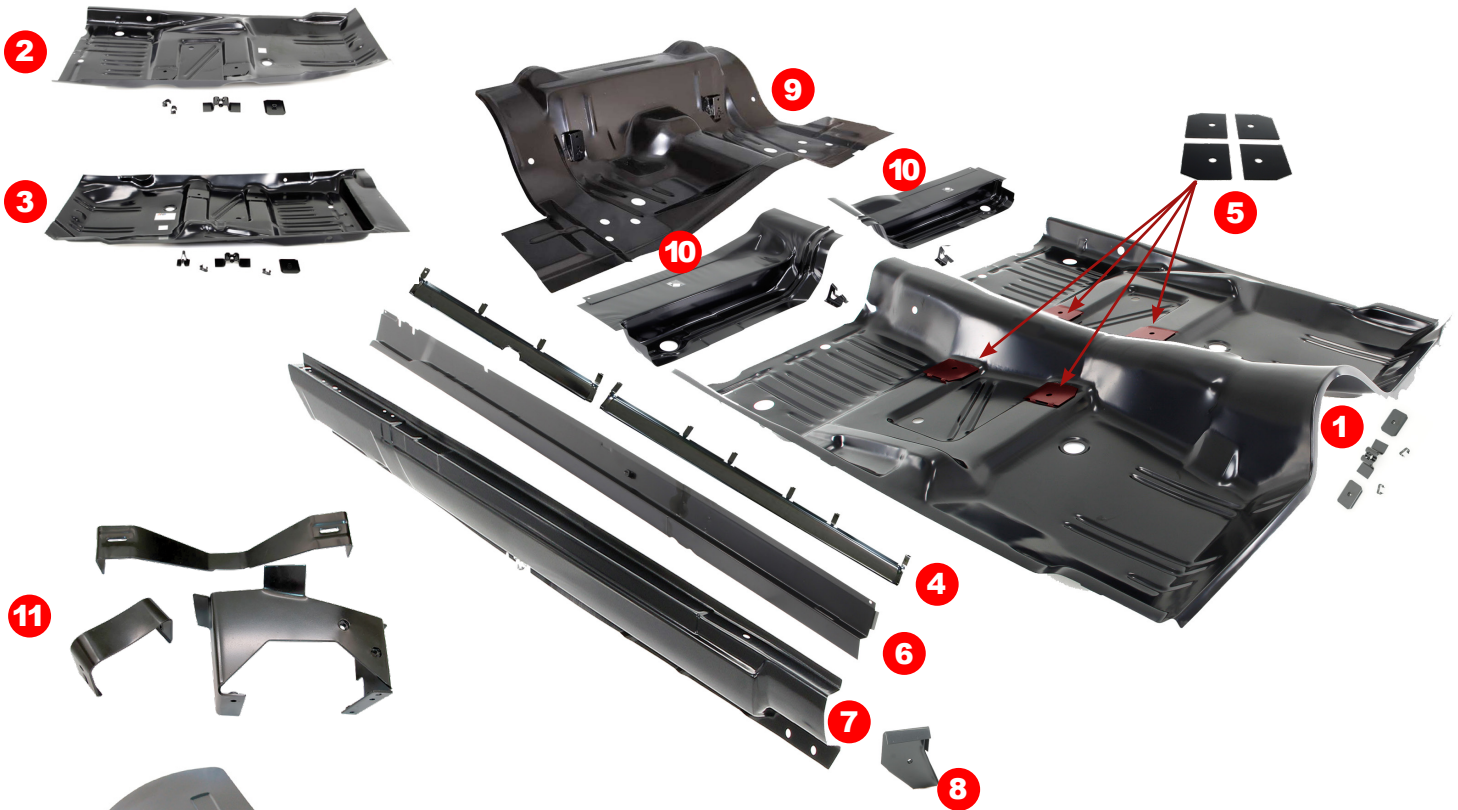

FLOOR

#	YEAR	DESCRIPTION	MODEL	PART #
1	67-74	Front Floor Pan - OE Style	Dart/Scamp	400-1067
	67-76	Front Floor Pan - OE Style	All A-Body	400-1267
2	67-74	Front Floor Pan Half - LH	Dart/Scamp	405-1067-L
	67-74	Front Floor Pan Half - RH	Dart/Scamp	405-1067-R
3	67-74	Front Floor Pan Half - LH	All A-Body	405-1267-L
	67-74	Front Floor Pan Half - RH	All A-Body	405-1267-R
4	67-76	Floor Wiring Cover Set	All A-Body	442-1267-S
	67-76	Floor Wiring Cover Set	Dart	442-2067-S
5	67-76	Bucket Seat Floor Brackets	All A-Body	407-1067-S
6	67-76	Rocker Panel - Inner - LH	Barracuda/Duster/Demon/Dart Sport	440-1370-L
	67-76	Rocker Panel - Inner - RH	Barracuda/Duster/Demon/Dart Sport	440-1370-R
7	67-76	Rocker Panel - Outer - LH	Barracuda/Duster/Demon/Dart Sport	450-1370-L
	67-76	Rocker Panel - Outer - RH	Barracuda/Duster/Demon/Dart Sport	450-1370-R
8	67-76	Rocker Panel - Outer - LH	Dart	450-2067-L
	67-76	Rocker Panel - Outer - RH	Dart	450-2067-R
9	67-76	Rocker Panel Front End Cap - LH	All A-Body	451-1067-L
	67-76	Rocker Panel Front End Cap - RH	All A-Body	451-1067-R
10	67-76	Rear Floor / Under Rear Seat Pan	All A-Body	420-1067
11	67-74	Rear Footwell Area Floor Pan - LH	Dart/Scamp	410-1067-L
	67-74	Rear Footwell Area Floor Pan - RH	Dart/Scamp	410-1067-R
12	67-76	Console Bracket Set - Automatic Transmission	All A-Body	490-1067-AS
	67-76	Console Bracket Set - Manual Transmission	All A-Body	490-1067-MS
13	67-74	Four Speed Shifter Tunnel	All A-Body	415-1067
14	67-76	Emergency Cable Bracket	All A-Body	441-1466
15	67-69	Body Plug Set	All A-Body	F-BPK5
	70-74	Body Plug Set	All A-Body	F-BPK6
15	67-74	Shifter Linkage Boot to Floor Seal	All A-Body	A-150942

VISIT US ONLINE
FOR THE MOST
UP-TO-DATE PRICING
AND SELECTION