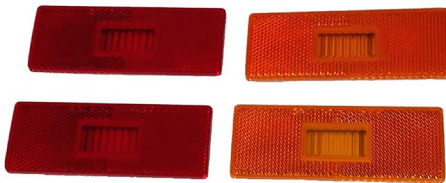

8

9

10

11

12

13

#	YEAR	DESCRIPTION	MODEL	PART #
1	68	Tail Lamp Housing - LH	Dart	K-MA2477
	68	Tail Lamp Housing - RH	Dart	K-MA2478
2	69	Tail Lamp Housing - RH	Dart	K-2930724
	69	Tail Lamp Housing - LH	Dart	K-2930725
3	68	Tail Lamp Lenses - Pair	Dart	K-MA2081
4	69	Tail Lamp Lenses - Pair	Dart	K-MA2082
5	70	Tail Lamp Lenses - Pair	Dart	X951-2070
6	68	Tail Lamp Bezels - Pair	Dart	K-MA2088
7	69	Tail Lamp Bezel - LH	Dart	X953-2069-L
	69	Tail Lamp Bezel - RH	Dart	X953-2069-R
8	67	Tail Lamp Assemblies - Pair	Dart	K-MA8170
	68	Tail Lamp Assemblies - Pair	Dart	K-MA8171
9	72-76	Side Marker Lamp Lens - Front - Amber - LH or RH	All A-Body	K-3587436
10	72-76	Side Marker Lamp Lens - Rear - Red	All A-Body	K-3587440
11	70-71	Side Marker Lamp Lenses - Front - Pair	Valiant/Duster/Scamp	K-MD2058
	70-71	Side Marker Lamp Lenses - Red - Rear - Pair	Valiant/Duster/Demon	K-MD2059
12	69	Side Marker Lamp Bezels - Front or Rear - Pair	All A-Body	K-MD2060
	69	Side Marker Lens Set - 4pcs	All A-Body	S-BSM2R
13	70-71	Side Marker Lens Set - 4pcs	Plymouth A-Body	S-200103