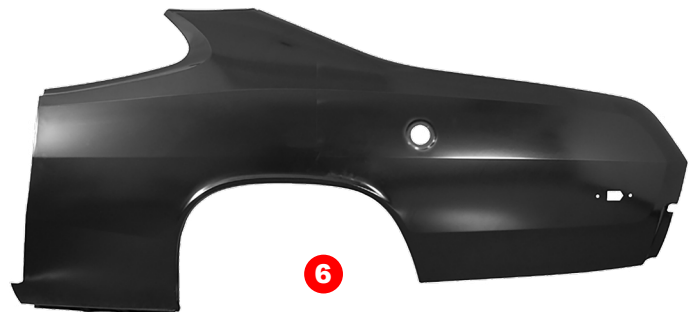

QUARTER PANEL

#	YEAR	DESCRIPTION	MODEL	PART #
1	67	Quarter Panel - OE Style - LH	Barracuda	700-1267-L
	67	Quarter Panel - OE Style - RH	Barracuda	700-1267-R
2	67	Quarter Panel - OE Style - LH	Dart	700-2067-L
	67	Quarter Panel - OE Style - RH	Dart	700-2067-R
3	68	Quarter Panel - OE Style - LH	Dart	700-2068-L
	68	Quarter Panel - OE Style - RH	Dart	700-2068-R
4	69	Quarter Panel - OE Style - LH	Dart	700-2069-L
	69	Quarter Panel - OE Style - RH	Dart	700-2069-R
5	70-71	Quarter Panel - OE Style - LH	Dart/Scamp	700-2070-L
	70-71	Quarter Panel - OE Style - RH	Dart/Scamp	700-2070-R
6	70-76	Quarter Panel - OE Style - LH - 70-71 require mods	Demon/Duster/Dart Sport	700-1372-L
	70-76	Quarter Panel - OE Style - RH - 70-71 require mods	Demon/Duster/Dart Sport	700-1372-R

VISIT US ONLINE
FOR THE MOST
UP-TO-DATE PRICING
AND SELECTION