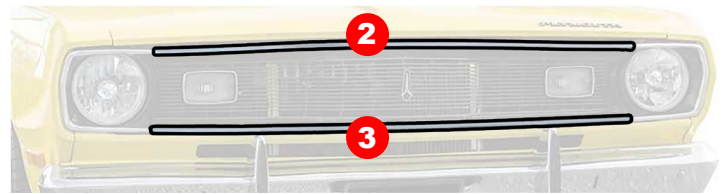

MOLDING/TRIM

8

#	YEAR	DESCRIPTION	MODEL	PART #
1	67-69	Hood Molding Set	Dart	F-ABH
2	70-72	Grille Molding - Upper Outer	Valiant/Duster/Scamp	K-2949968
3	70-72	Grille Molding - Lower Outer	Valiant/Duster/Scamp	K-2949970
4	67-76	Drip Rail Molding Set - 6pcs	Dart/Scamp	630-2067-S
	70-76	Drip Rail Molding Set	Demon/Duster/Dart Sport	630-1370-S
5	67-76	Vinyl Top Molding Set	Dart/Scamp	635-2067-S
6	67-76	Wheel Opening Molding - Front - LH	Demon/Dart/Dart Sport	230-2067-L
	67-76	Wheel Opening Molding - Front - RH	Demon/Dart/Dart Sport	230-2067-R
	70-76	Wheel Opening Molding - Front - LH	Valiant/Duster/Scamp	230-1370-L
	70-76	Wheel Opening Molding - Front - RH	Valiant/Duster/Scamp	230-1370-R
7	67-74	Wheel Opening Molding - Rear - LH	Dart/Scamp	735-2067-L
	67-74	Wheel Opening Molding - Rear - RH	Dart/Scamp	735-2067-R
	70-76	Wheel Opening Molding - Rear - LH	Duster/Demon/Dart Sport	735-1370-L
	70-76	Wheel Opening Molding - Rear - RH	Duster/Demon/Dart Sport	735-1370-R
8	64-69	Wheel Opening Molding Screw Set - 36pcs	All A-Body	H-C-8017
	70-74	Wheel Opening Molding Screw Set - 36pcs	All A-Body	H-C-8021

VISIT US ONLINE
FOR THE MOST
UP-TO-DATE PRICING
AND SELECTION