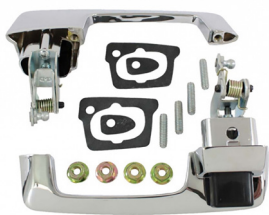

DOOR

1

2

3

4

5

6

7

8

9

10

11

12

13

14

15

16

17

18