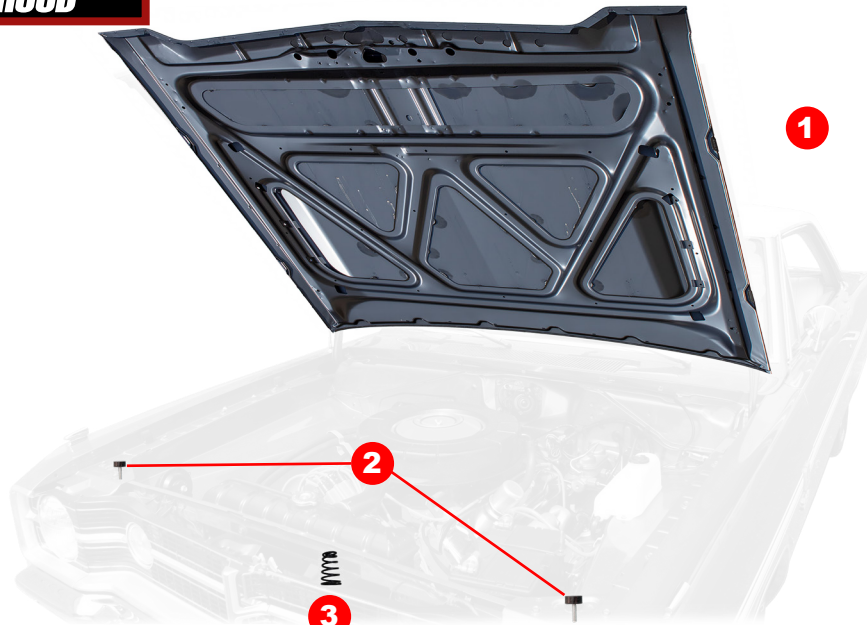

HOOD

#	YEAR	DESCRIPTION	MODEL	PART #
1	67-69	Hood - GTS Style	Dart	300-2067
2	66-76	Hood Stop / Bumper - 1.25" Diameter	All A-Body	A-150000
	66-76	Hood Stop / Bumper - 1.00" Diameter	All A-Body	A-151005
3	67-74	Hood Pop-up Spring	All A-Body	F-974
4	67-69	Under Hood Strap Set	Barracuda/Valiant/Dart	F-USK01
	70-74	Under Hood Strap Set	All A-Body	F-USK05
5	67-76	Hood / Trunk Hinge Retainer Clip - 2pcs	All A-Body	A-270230
6	67-70	Hood Bumper Set	All A-Body	F-HBK09
7	71-74	Hood Side Bumper	All A-Body	F-894
7	67	Under Hood Seal Clip	All A-Body	F-904
8	67-69	Under Hood Bolt Set	All A-Body	A-270707
9	72-76	Hood Insulation Plastic Clip Set	All A-Body	J-CH2069

VISIT US ONLINE FOR THE MOST UP-TO-DATE PRICING AND SELECTION