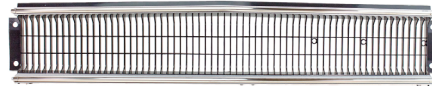

PLYMOUTH GRILLE

1

2

3

4

5

6

7

8

9

10

11

12

#	YEAR	DESCRIPTION	MODEL	PART #
1	69	Grille Assembly - w/ Headlamp Bezels	Sport Satellite/GTX	X150-1469-1S
2	69	Grille Assembly - w/ Headlamp Bezels	Belvedere/Satellite/Road Runner	K-MB2169
3	70	Grille Assembly - w/ Headlamp Bezels	Belvedere/Satellite/Road Runner	K-RM4130
4	70	Grille Assembly - w/ Headlamp Bezels	Sport Satellite/GTX	K-RM4131
5	69	Grille - Center	Belvedere/Satellite/Road Runner	K-2947007
6	70	Grille - Center w/ Moldings - (except Superbird)	Belvedere/Satellite/Road Runner	X150-1470
7	70	Grille - Center w/ Moldings	Sport Satellite/GTX	X150-1470-1
8	68-69	Lower Grille Panel	Plymouth B-Body	130-1468
9	70	Lower Grille Panel - (except Superbird)	Plymouth B-Body	X150-1470-2
10	70	Lower Grille Molding - (except Superbird)	Plymouth B-Body	X155-1470
11	66	Grille Hardware Set	Satellite	A-271151
	67	Grille Hardware Set	Coronet R/T	A-271150
	67	Grille Hardware Set	Plymouth B-Body	A-271152
	68	Grille Hardware Set - (except Sport Satellite/GTX)	Plymouth B-Body	A-271153
	68	Grille Hardware Set	Coronet/Super Bee	A-271154
	68	Grille Hardware Set	Sport Satellite/GTX	A-271155
	69	Grille Hardware Set	Coronet/Super Bee	A-271157
	69	Grille Hardware Set - (except Sport Satellite/GTX)	Plymouth B-Body	A-271158
	69	Grille Hardware Set	Sport Satellite/GTX	A-271159
	70	Grille Hardware Set - (except Superbird)	Plymouth B-Body	A-271160
	70	Grille Hardware Set	Coronet/Super Bee	A-271162
12	66-70	Lower Grille / Filler Panel Bolt Set - (except Charger)	All B-Body	X151-1466-S

VISIT US ONLINE FOR THE MOST UP-TO-DATE PRICING AND SELECTION