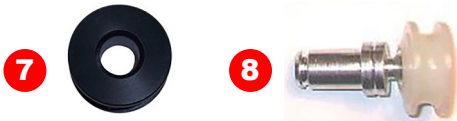

QUARTER GLASS