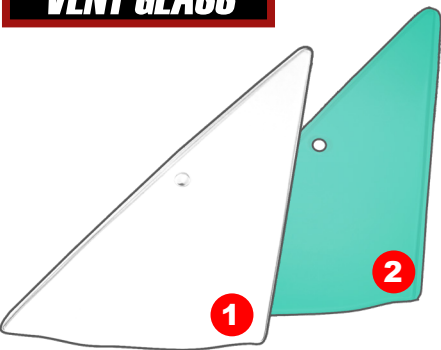

VENT GLASS

#	YEAR	DESCRIPTION	MODEL	PART #
1	68-72	Vent Glass - Clear - LH	Dart/Scamp	560-2067-CL
1	68-72	Vent Glass - Clear - RH	Dart/Scamp	560-2067-CR
2	68-72	Vent Glass - Green Tint - LH	Dart/Scamp	560-2067-TL
2	68-72	Vent Glass - Green Tint - RH	Dart/Scamp	560-2067-TR
3	68-72	Vent Window Regulator Access Hole Plug - Black	Dart/Scamp	A-180099-100
3	68-72	Vent Window Regulator Access Hole Plug - White	Dart/Scamp	A-180099-200
4	68-72	Vent Window Regulator Access Hole Plug - Red	Dart/Scamp	A-180099-550
4	68-72	Vent Window Regulator Access Hole Plug - Dark Green	Dart/Scamp	A-180099-434
4	68-72	Vent Window Regulator Access Hole Plug - Burnt Orange	Dart/Scamp	A-180099-540
5	68-72	Vent Window Regulator Access Hole Plug - Light Blue	Dart/Scamp	A-180099-332
5	68-72	Vent Window Regulator Access Hole Plug - Dark Blue	Dart/Scamp	A-180099-330
5	68-72	Vent Window Regulator Access Hole Plug - Gold	Dart/Scamp	A-180099-630
5	68-72	Vent Window Regulator Access Hole Plug - Ember Gold	Dart/Scamp	A-180099-637

VISIT US ONLINE

FOR THE MOST

UP-TO-DATE PRICING

AND SELECTION