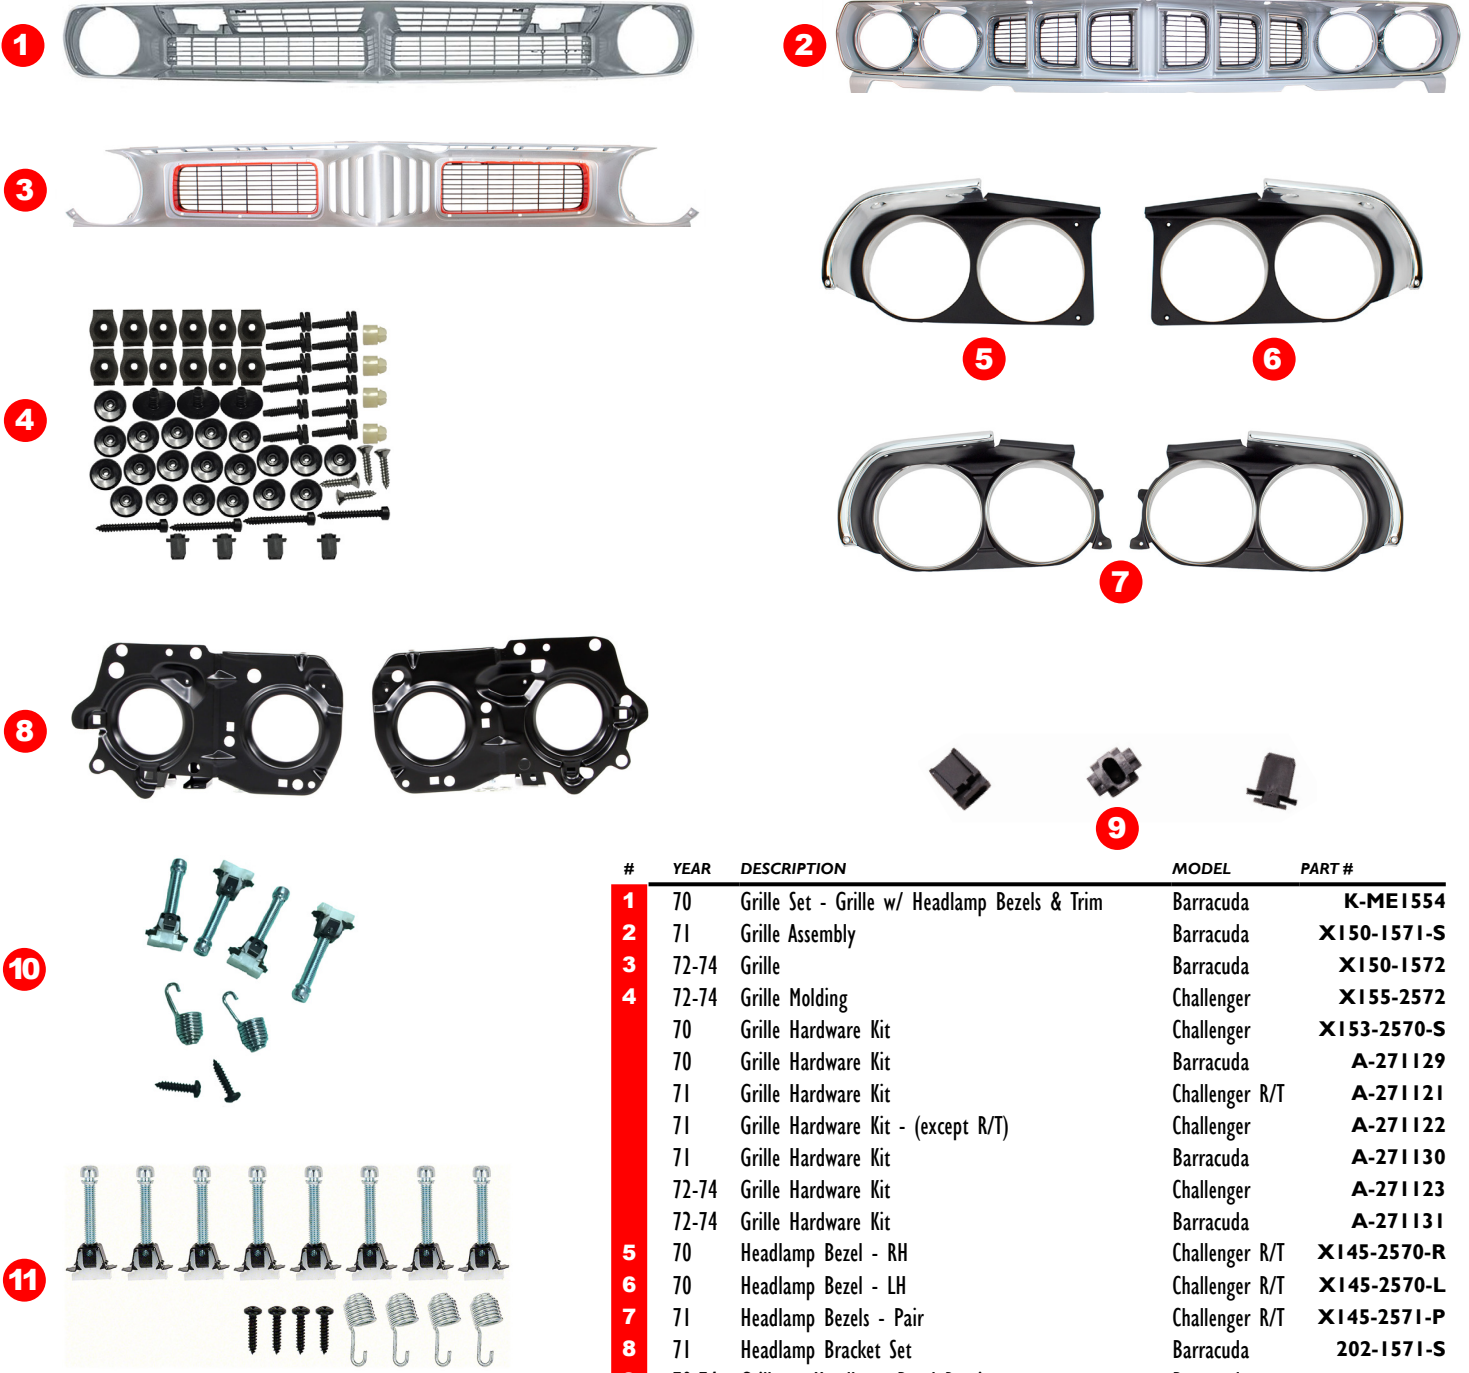

GRILLE/HEADLIGHT

#	YEAR	DESCRIPTION	MODEL	PART #
1	70	Grille Set - Grille w/ Headlamp Bezels & Trim	Barracuda	K-ME1554
2	71	Grille Assembly	Barracuda	X150-1571-S
3	72-74	Grille	Barracuda	X150-1572
4	72-74	Grille Molding	Challenger	X155-2572
	70	Grille Hardware Kit	Challenger	X153-2570-S
	70	Grille Hardware Kit	Barracuda	A-271129
	71	Grille Hardware Kit	Challenger R/T	A-271121
	71	Grille Hardware Kit - (except R/T)	Challenger	A-271122
	71	Grille Hardware Kit	Barracuda	A-271130
	72-74	Grille Hardware Kit	Challenger	A-271123
	72-74	Grille Hardware Kit	Barracuda	A-271131
5	70	Headlamp Bezel - RH	Challenger R/T	X145-2570-R
6	70	Headlamp Bezel - LH	Challenger R/T	X145-2570-L
7	71	Headlamp Bezels - Pair	Challenger R/T	X145-2571-P
8	71	Headlamp Bracket Set	Barracuda	202-1571-S
9	70-74	Grille to Headlamp Bezel Retainer	Barracuda	A-C143
	71	Grille to Headlamp Bezel Retainer	Challenger	A-C143
10	70	Headlamp Adjuster Kit - 2 Headlights	Barracuda	A-280526
	72-74	Headlamp Adjuster Kit - 2 Headlights	Barracuda	X142-1072-2S
11	71	Headlamp Adjuster Kit - 4 Headlights	Barracuda	X142-1468-4S
11	70-71	Headlamp Adjuster Kit - 4 Headlights	Challenger	X142-1468-4S
	72-74	Headlamp Adjuster Kit - 4 Headlights	Challenger	X142-1472-4S

VISIT US ONLINE

FOR THE MOST

UP-TO-DATE PRICING

AND SELECTION