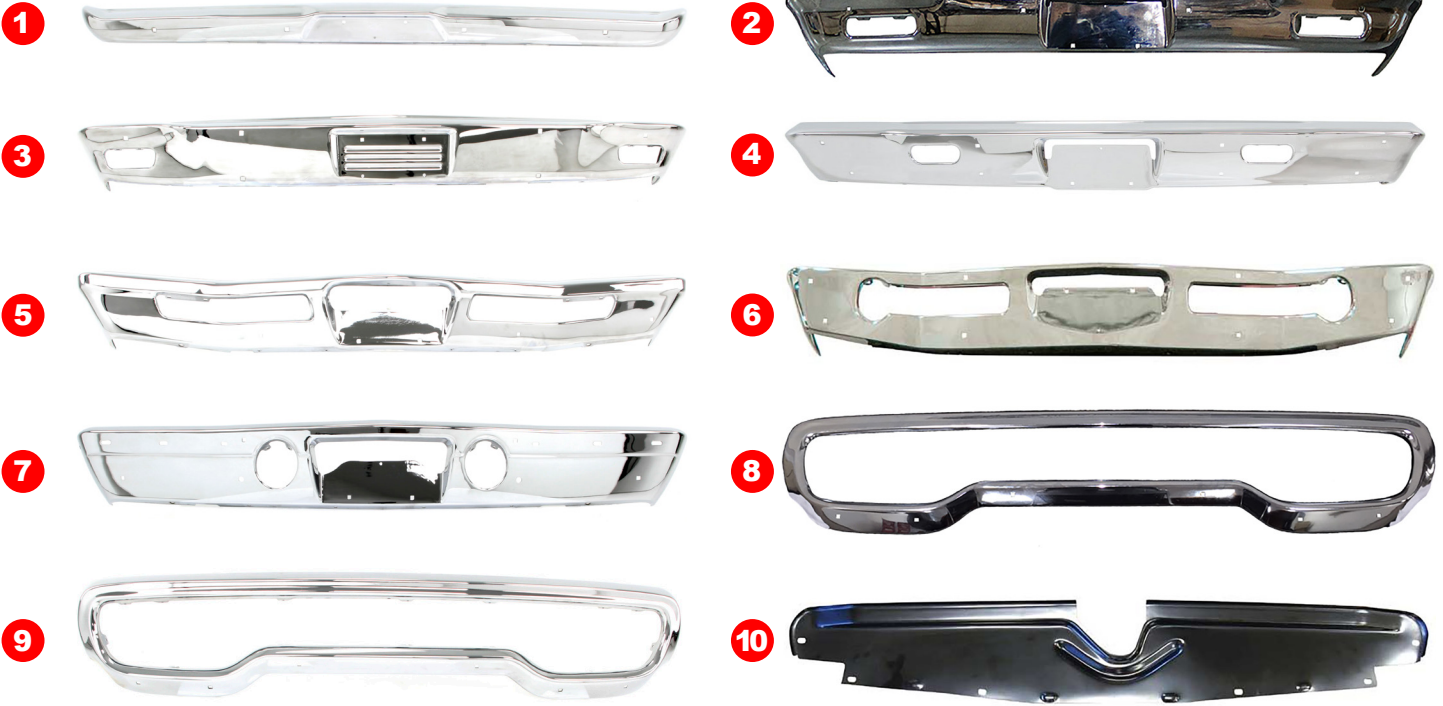

FRONT BUMPER

#	YEAR	DESCRIPTION	MODEL	PART #
1	63	Front Bumper	Plymouth B-Body	100-1463
2	64	Front Bumper	Plymouth B-Body	100-1464
3	65	Front Bumper	Plymouth B-Body	100-1465
4	67	Front Bumper	Plymouth B-Body	100-1467
5	68-69	Front Bumper	Plymouth B-Body	100-1468
6	68-69	Front Bumper	Coronet/Super Bee	100-2468
7	70	Front Bumper	Plymouth B-Body	100-1470
8	71	Front Bumper	Plymouth B-Body	100-1471
9	71-72	Front Bumper w/ Jack Slots	Plymouth B-Body	100-1472
10	68-69	Front Bumper Lower Shield	Plymouth B-Body	120-1468
	68-69	Front Bumper Lower Shield	Coronet	120-2468
	70	Front Bumper Lower Shield	Plymouth B-Body	120-1470
11	68-69	Front Bumper Bracket Set	Plymouth B-Body	105-1468-S
12	68-69	Front Bumper Bracket Set	Coronet/Super Bee	105-2468-S
13	70	Front Bumper Bracket Set	Plymouth B-Body	105-1470-S
14	70	Front Bumper Rubber Cushions - Pair (except Superbird)	Plymouth B-Body	F-468-9
	68-74	Bumper Mounting Bolt Set - 16Pcs	All B-Body	101-1000-16S
	68-74	Bumper Mounting Bolt Set - 24Pcs	All B-Body	101-1000-24S
15	68-74	Bumper Mounting Bolt Set - 32Pcs	All B-Body	101-1000-32S
16	64-74	License Plate Screw & Nut	All B-Body	X102-1464

VISIT US ONLINE

FOR THE MOST

UP-TO-DATE PRICING

AND SELECTION