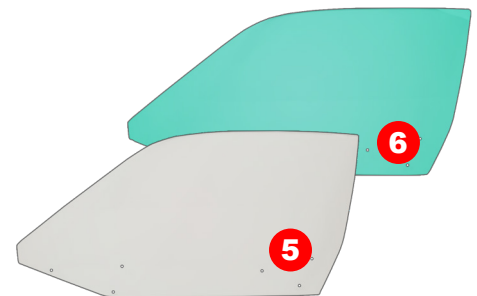

## GLASS

#	YEAR	DESCRIPTION	MODEL	PART #
1	62-63	Vent Glass - Clear - LH or RH	All B-Body	560-1462-C
	66-67	Vent Glass - Clear - LH	All B-Body	560-1466-CL
	66-67	Vent Glass - Clear - RH	All B-Body	560-1466-CR
2	66-67	Vent Glass - Green Tint - LH	All B-Body	560-1466-TL
	66-67	Vent Glass - Green Tint - RH	All B-Body	560-1466-TR
	68-70	Vent Glass - Clear - LH - (except Convertible)	All B-Body	560-1468-CL
3	68-70	Vent Glass - Clear - RH - (except Convertible)	All B-Body	560-1468-CR
	68-70	Vent Glass - Green Tint - LH - (except Convertible)	All B-Body	560-1468-TL
	68-70	Vent Glass - Green Tint - RH - (except Convertible)	All B-Body	560-1468-TR
4	62-65	Vent Window Support Bracket - LH	All B-Body	562-1462-L
	62-65	Vent Window Support Bracket - RH	All B-Body	562-1462-R
	66-70	Vent Window Regulator Access Hole Plug - Black	All B-Body	A-180099-100
5	66-70	Vent Window Regulator Access Hole Plug - White	All B-Body	A-180099-200
	66-70	Vent Window Regulator Access Hole Plug - Dark Blue	All B-Body	A-180099-330
	66-70	Vent Window Regulator Access Hole Plug - Light Blue	All B-Body	A-180099-332
	66-70	Vent Window Regulator Access Hole Plug - Dark Green	All B-Body	A-180099-434
	66-70	Vent Window Regulator Access Hole Plug - Burnt Orange	All B-Body	A-180099-540
	66-70	Vent Window Regulator Access Hole Plug - Red	All B-Body	A-180099-550
	66-70	Vent Window Regulator Access Hole Plug - Gold	All B-Body	A-180099-630
	66-70	Vent Window Regulator Access Hole Plug - Ember Gold	All B-Body	A-180099-637
	68-70	Vent Window Weatherstrips - Pair - 2dr Hardtop Sedan	All B-Body	X563-1468-2P