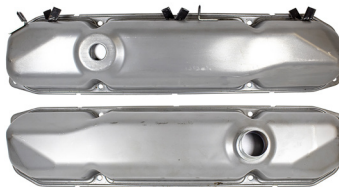

ENGINE

1

2

3

4

5

6

7

8

9

11

10

12

13

#	YEAR	DESCRIPTION	MODEL	PART #
1	68	Valve Covers - Pair	Big Block 383/440HP	335-1068-BPK
2	69	Valve Covers - Pair	Big Block 383/440HP/440+6	335-1069-BPK
3	70-71	Valve Covers - Pair	Small Block	335-1070-1PK
4	70	Valve Covers - Pair	Big Block 383/440HP/440+6	335-1070-BPK
5	71-72	Valve Covers - Pair	Big Block 383/440HP/440+6	335-1071-BPK
6	72	Valve Covers - Pair	Small Block	335-1072-1PK
7	64-74	Valve Cover Gaskets - Pair	Big Block	336-1064-S
	70-71	Valve Cover Gaskets - Pair	Small Block	336-1070-1S
8	64-67	Oil Filler Breather Cap - Small - Paintable		337-1064
	64-69	Oil Filler Breather Cap w/ PCV Mount - Paintable		337-1064-I
	64-69	Oil Filler Breather Cap w/ PCV Mount - Chrome		337-1064-1C
	64-67	Oil Filler Breather Cap - Small - Chrome		337-1064-C
	68-69	Oil Filler Breather Cap - Tall w/ 1 Hose Outlet - Paintable		337-1068
	68-69	Oil Filler Breather Cap - Tall w/ 1 Hose Outlet - Chrome		337-1068-C
	70-74	Oil Filler Breather Cap w/ 1 Hose Outlet		337-1070-1
	70-74	Oil Filler Breather Cap w/ 2 Hose Outlet		337-1070-2
	70-74	Oil Filler Breather Cap w/ 3 Hose Outlet		337-1070-3
9	70-72	Oil Filler Cap		337-1070
10	67-72	Valve Cover PCV Valve Grommet		336-1067-1
	70-72	Valve Cover Crankcase Breather Grommet		336-1070-1
11	66-70	Valve Cover Bolt Kit - HEMI Only		A-270742
	71	Valve Cover Bolt Kit - HEMI Only		A-270743
12	66-70	Valve Cover Fasteners - 40pcs - HEMI		H-C-8015
	64-74	Valve Cover Fasteners - 12pcs	Small Block	H-C-8032
	64-74	Valve Cover Fasteners - 16pcs	Big Block	H-C-8033
	71	Valve Cover Fasteners - 40pcs	Hemi	H-C-8035
13	67-74	Engine Mount Bracket Bolt Set	Small Block	H-C-8087
	67-74	Engine Mount Bracket Bolt Set	Big Block	H-C-8086

VISIT US ONLINE

FOR THE MOST

UP-TO-DATE PRICING

AND SELECTION