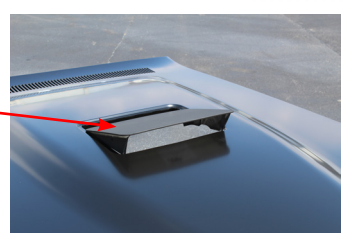

HOOD

#	YEAR	DESCRIPTION	MODEL	PART #
1	68	Hood - OE Style - 2 Latch Locations	Road Runner/GTX	300-1468-A
2	68-69	Hood - OE Style	Road Runner/GTX	300-1468
3	68-69	Hood - OE Style - (except 69 Daytona)	Charger	300-2668
4	70	Hood - Standard w/o Hood Pin Holes	Belvedere/GTX/Road Runner/Satellite	300-1470-1
5	70	Hood - Fresh Air w/o Hood Pin Holes	Belvedere/GTX/Road Runner/Satellite	300-1470-2
6	71-74	Hood - Rallye / Power Bulge	Charger	300-2671-1
7	71-74	Hood - Ramcharger	Charger	300-2671-2
8	67	Hood Scoop	GTX	X320-1467-P
9	70-74	Hood Scoop - Air Grabber / Ramcharger	Belvedere/GTX/Road Runner/Satellite	301-1470

VISIT US ONLINE FOR THE MOST UP-TO-DATE PRICING AND SELECTION