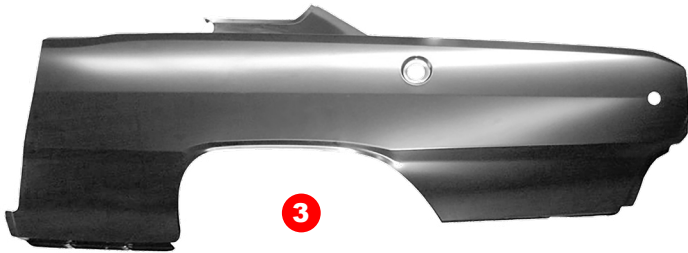

QUARTER PANEL

#	YEAR	DESCRIPTION	MODEL	PART #
1	67	Quarter Panel - OE Style - LH	Barracuda	700-1267-L
	67	Quarter Panel - OE Style - RH	Barracuda	700-1267-R
2	67	Quarter Panel - OE Style - LH	Dart	700-2067-L
	67	Quarter Panel - OE Style - RH	Dart	700-2067-R
3	68	Quarter Panel - OE Style - LH	Dart	700-2068-L
	68	Quarter Panel - OE Style - RH	Dart	700-2068-R
4	69	Quarter Panel - OE Style - LH	Dart	700-2069-L
	69	Quarter Panel - OE Style - RH	Dart	700-2069-R
5	70-71	Quarter Panel - OE Style - LH	Dart/Scamp	700-2070-L
	70-71	Quarter Panel - OE Style - RH	Dart/Scamp	700-2070-R
6	70-76	Quarter Panel - OE Style - LH - 70-71 require mods	Demon/Duster/Dart Sport	700-1372-L
	70-76	Quarter Panel - OE Style - RH - 70-71 require mods	Demon/Duster/Dart Sport	700-1372-R

VISIT US ONLINE
FOR THE MOST
UP-TO-DATE PRICING
AND SELECTION