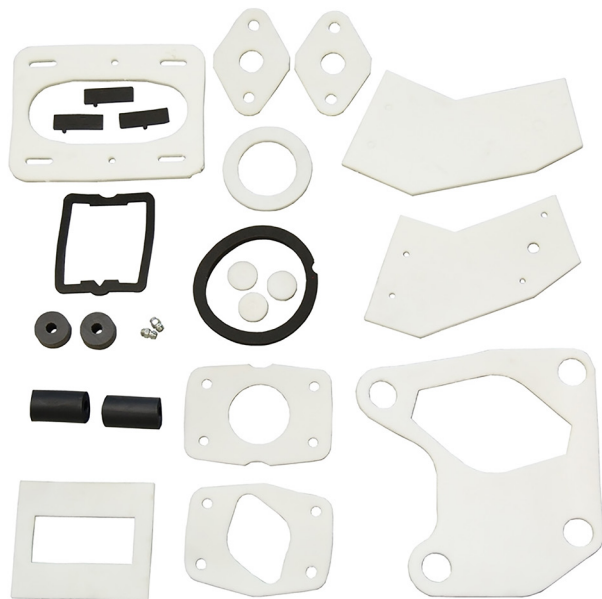

COWL/FIREWALLS

1