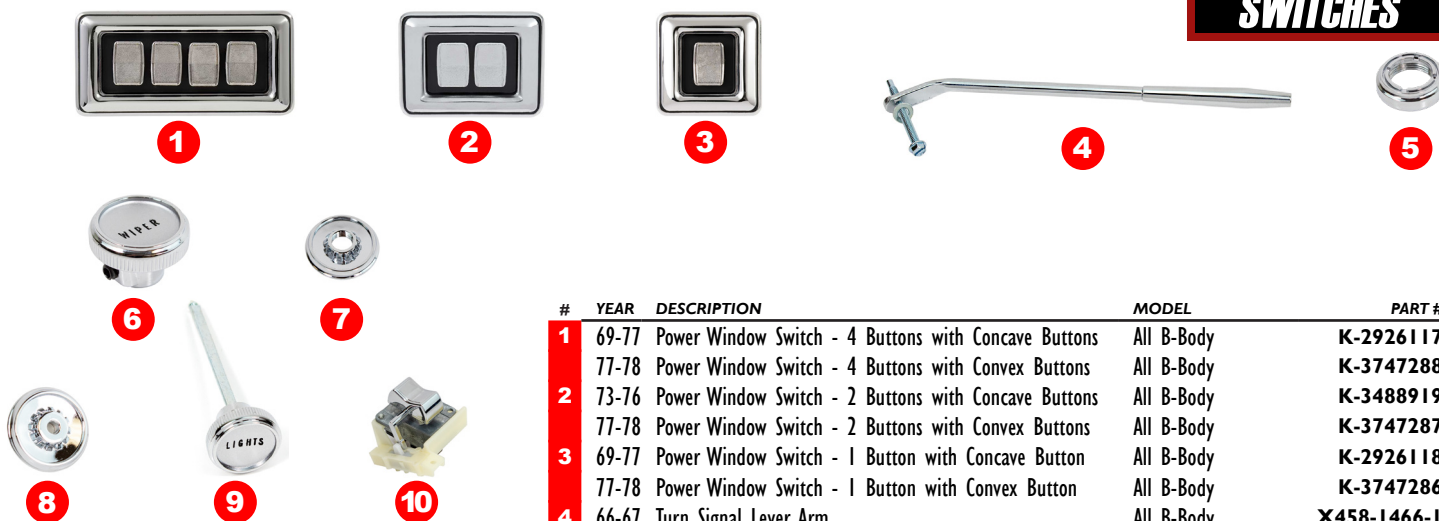

SWITCHES

#	YEAR	DESCRIPTION	MODEL	PART #
1	69-77	Power Window Switch - 4 Buttons with Concave Buttons	All B-Body	K-2926117
	77-78	Power Window Switch - 4 Buttons with Convex Buttons	All B-Body	K-3747288
2	73-76	Power Window Switch - 2 Buttons with Concave Buttons	All B-Body	K-3488919
	77-78	Power Window Switch - 2 Buttons with Convex Buttons	All B-Body	K-3747287
3	69-77	Power Window Switch - 1 Button with Concave Button	All B-Body	K-2926118
	77-78	Power Window Switch - 1 Button with Convex Button	All B-Body	K-3747286
4	66-67	Turn Signal Lever Arm	All B-Body	X458-1466-1
5	66	Ignition Switch Bezel	Dodge B-Body	X460-1466-8
	69	Ignition Switch Bezel	All B-Body	X460-1069-1
6	66-67	Wiper Switch Knob	Dodge B-Body	X460-1466-1
7	66-67	Wiper Switch Bezel	Dodge B-Body	X460-1466-6
8	66-67	Headlamp Switch Bezel	Dodge B-Body	X460-1466-7
9	66-67	Headlamp Switch Knob & Shaft	Dodge B-Body	X460-2466-1
10	68-69	Headlamp Switch	Charger	X460-2668-1

VISIT US ONLINE
FOR THE MOST
UP-TO-DATE PRICING
AND SELECTION