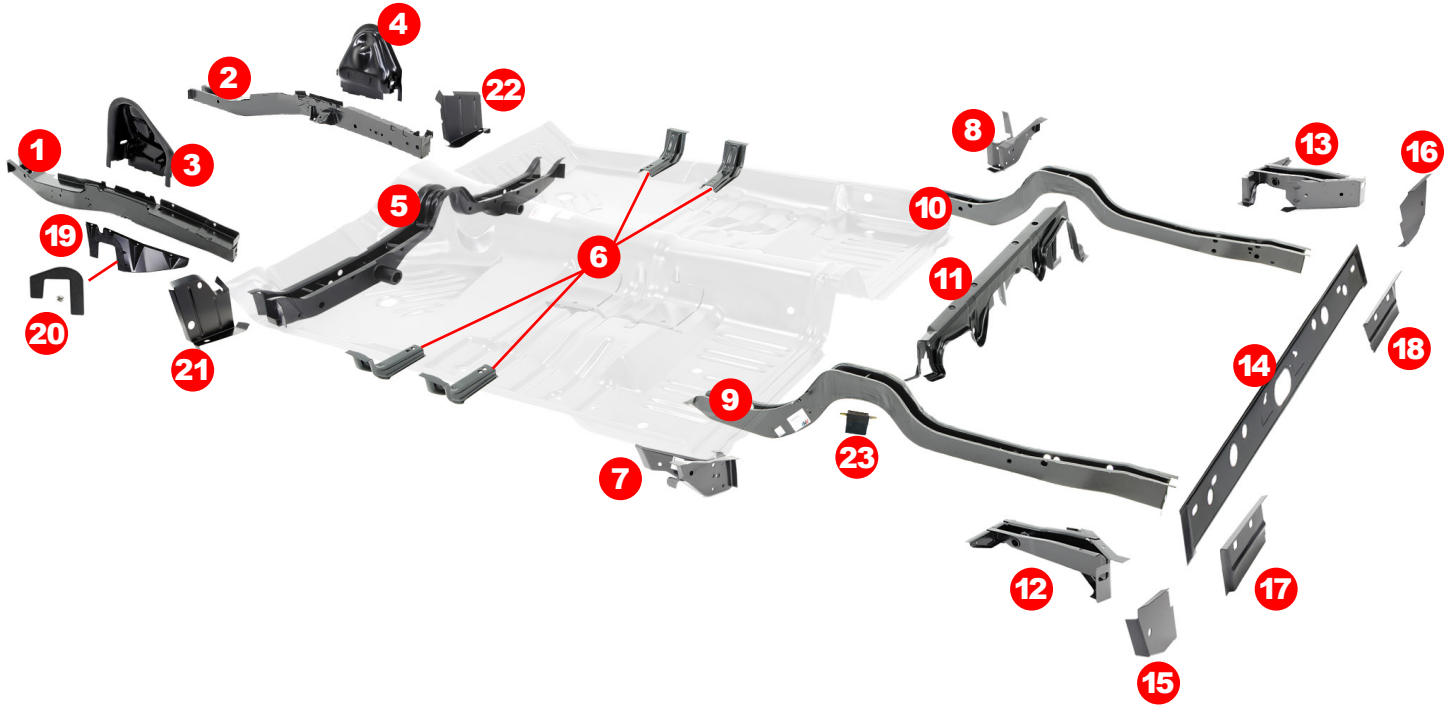

CHASSIS

#	YEAR	DESCRIPTION	MODEL	PART #
1	66-70	Front Frame Rail - LH	All B-Body	391-1466-L
2	66-70	Front Frame Rail - RH	All B-Body	391-1466-R
3	66-72	Front Shock Tower - LH	All B-Body	249-1466-L
4	66-72	Front Shock Tower - RH	All B-Body	249-1466-R
5	66-70	Torsion Bar Crossmember	All B-Body	395-1466
	71-72	Torsion Bar Crossmember - (71-74 Requires Modification)	All B-Body	395-1570
6	66-70	Main Floor Pan Support Set - 4pcs	All B-Body	425-1466-S
	71-74	Main Floor Pan Support Set - 4pcs	All B-Body	425-1570-S
7	66-70	Leaf Spring Mount - Front - LH	All B-Body	865-1466-1L
8	66-70	Leaf Spring Mount - Front - RH	All B-Body	865-1466-1R
9	68-70	Rear Frame Rail - LH	All B-Body	895-2468-L
10	68-70	Rear Frame Rail - RH	All B-Body	895-2468-R
11	66-70	Upper Rear Crossmember / Shock Mount	All B-Body	860-1466
12	66-70	Leaf Spring Mount - Rear - LH	Plymouth B-Body	865-1466-2L
	66-70	Leaf Spring Mount - Rear - LH	Dodge B-Body	865-2466-2L
13	66-70	Leaf Spring Mount - Rear - RH	Plymouth B-Body	865-1466-2R
	66-70	Leaf Spring Mount - Rear - RH	Dodge B-Body	865-2466-2R
14	68-70	Rear Crossmember	All B-Body	870-1468
15	68-70	Rear Crossmember Extension - LH - (except Charger)	All B-Body	871-1468-1L
16	68-70	Rear Crossmember Extension - RH - (except Charger)	All B-Body	871-1468-1R
17	68-70	Rear Crossmember Reinforcement - LH - (except Charger)	All B-Body	871-1468-2L
18	68-70	Rear Crossmember Reinforcement - RH - (except Charger)	All B-Body	871-1468-2R
19	66-70	Starter Splash Shield		387-1466
20	68-70	Frame Splash Shield	All B-Body	A-150926
21	66-70	Rocker To Frame Lower Splash Shield - LH	All B-Body	437-1468-L
22	66-70	Rocker To Frame Lower Splash Shield - RH	All B-Body	437-1468-R
23	71-72	Frame Rail Bumpers - 2 1/2" Triangular - Pair	All B-Body	F-841
	71-72	Frame Rail Bumpers - 2" Triangular - Pair	All B-Body	F-843

VISIT US ONLINE
FOR THE MOST
UP-TO-DATE PRICING
AND SELECTION