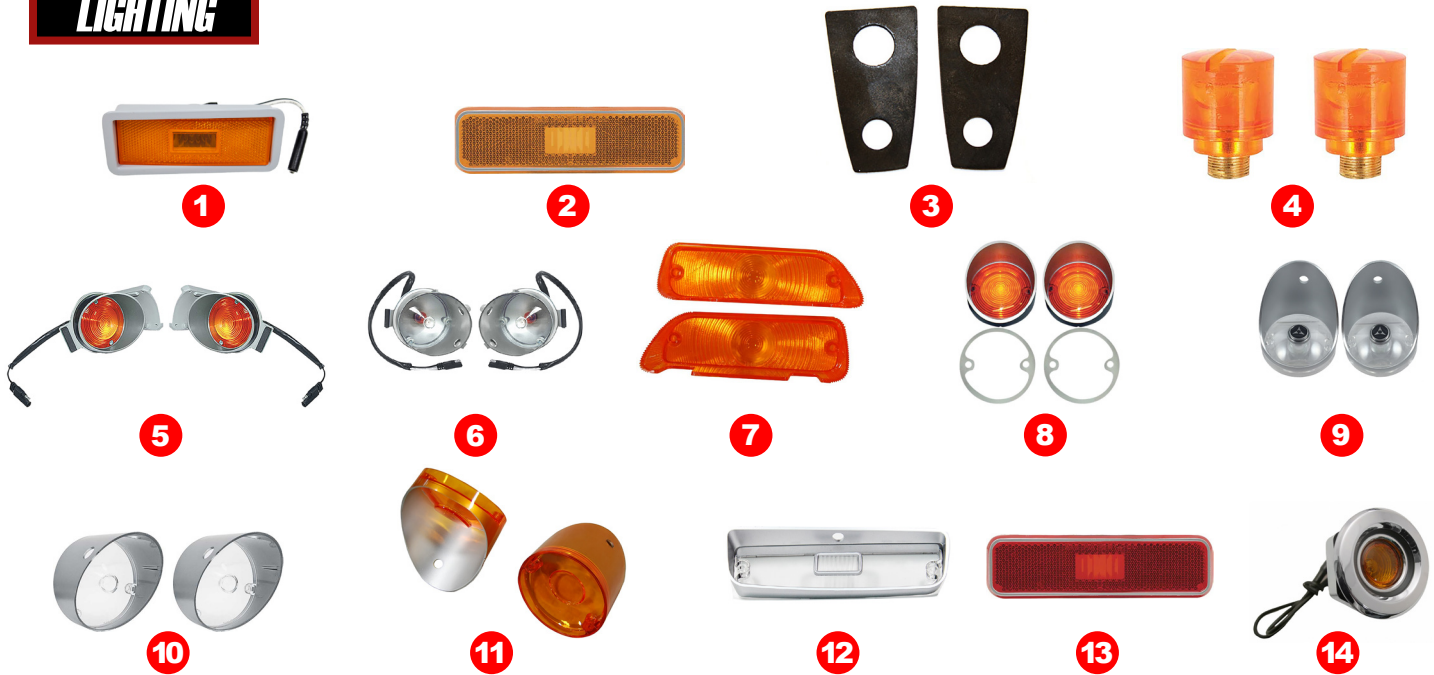

LIGHTING

#	YEAR	DESCRIPTION	MODEL	PART #
1	70	Front Side Marker Lamp Assembly - LH	Plymouth B-Body	X240-1470-L
	70	Front Side Marker Lamp Assembly - RH	Plymouth B-Body	X240-1470-R
2	71	Front Side Marker Lamp Assembly - LH or RH	Charger	X251-2671
	72-74	Front Side Marker Lamp Lens - Amber - LH or RH	All B-Body	K-3587436
3	70-72	Fender Mounted Turn Signal Gaskets - Pair	All B-Body	A-151003
4	68-69	Turn Signal Indicator Assembly - Hood Mounted	Charger	X245-2668-S
	67-69	Bullet Fender Turn Signal Lenses - Pair	Plymouth B-Body	A-200100
5	68-69	Park Lamp Assemblies - Pair	Coronet	K-MB5984
6	70	Park Lamp Assemblies - Pair	Plymouth B-Body	K-MB5986
7	68-69	Park Lamp Lenses - Pair	Plymouth B-Body	F-151-2
8	68-69	Park Lamp Lenses - Pair	Coronet	K-MB2121
9	68-69	Park Lamp Lenses - Pair - (except Daytona)	Charger	F-150-1
10	70	Park Lamp Lenses - Pair	Plymouth B-Body	K-MB2124
11	70	Park Lamp Lenses - Pair	Charger	F-552-3
12	71-74	Park Lamp Lenses - Pair	Charger	A-200104
	66	Park Lamp Lens - Clear - LH or RH	Belvedere/Satellite	T-MP4100
13	71-74	Park Lamp Lens - Clear - LH	Charger	X135-2671-L
	71-74	Park Lamp Lens - Clear - RH	Charger	X135-2671-R
14	72-74	Rear Side Marker Lamp Lens - Red	All B-Body	K-3587440
15	68	Side Marker Lamp Assembly - Front (Flat) - Amber - LH or RH - (except Charger)	All B-Body	T-MP4150
	68	Side Marker Lamp Assembly - Rear (Flat) - Red - LH or RH	Plymouth B-Body	T-MP4160
16	68	Side Marker Lamp - Front - Curved Style - LH or RH	Charger	K-MD2054A
	68	Side Marker Lamp - Rear - Curved Style - LH or RH - (except Wagon)	Coronet/Charger	K-MD2055A
17	70	Side Marker Lamp Assembly - Rear - RH - (except Wagon)	Plymouth B-Body	K-MB1792
	70	Side Marker Lamp Assembly - Rear - LH - (except Wagon)	Plymouth B-Body	K-MB1793
18	71	Side Marker Lamp Assembly - Rear - LH or RH	Charger	K-MB1795
	69	Side Marker Lens Set - 4pcs	All B-Body	S-BSM2R
19	70	Side Marker Lens Set - 4pcs - (except Wagon)	Plymouth B-Body	S-200103
	70	Side Marker Lamp Lenses - Front - Pair	Plymouth B-Body	K-MD2058
20	70	Side Marker Lamp Lenses - Red - Rear - Pair - (except Wagon)	Plymouth B-Body	K-MD2059
	69	Side Marker Lamp Bezels - Front or Rear - Pair - (except Wagon)	All B-Body	K-MD2060

VISIT US ONLINE

FOR THE MOST

UP-TO-DATE PRICING

AND SELECTION