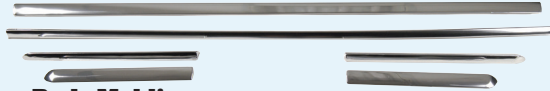

299) Body Molding Sets, continued

Chevelle

68 SS, 8-Piece Set..... C-D-1786 $239.99

El Camino

68 8-Piece Set..... C-D-3320 $259.99
69 8-Piece Set..... C-D-3323 $259.99
70-72 10-Piece Set..... C-D-3325 $329.99

Malibu

68 6-Piece Set..... C-D-1783 $199.99
69 8-Piece Set..... C-D-1789 $239.99

Camaro

Lower Body Molding

67 RS, 6-Piece Set W-452 $159.99
68 RS, 6-Piece Set (pictured) W-504 $149.99

452) Rocker Panel Moldings

Nova

62-63 LH/RH Pair, with Hardware..... C-D2-1210 $154.99
66-67 LH/RH Pair..... K-N6601 $129.99
68-72 LH/RH Pair, with Hardware (pictured)..... C-D2-1250 $119.99