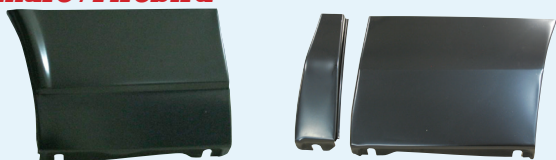

Camaro / Firebird

- 67-68 with Brace, LH (pictured, left)205-3567-L \$39.99
 67-68 with Brace, RH205-3567-R \$39.99
 69 with Brace, LH (pictured, right).....205-3569-L \$49.99
 69 with Brace, RH205-3569-R \$49.99