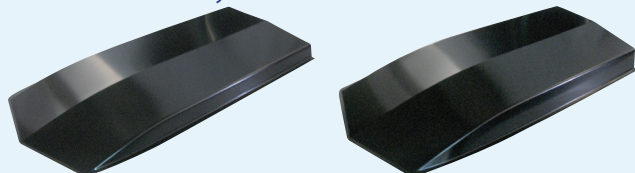

301) Hood Scoops

Can be made to fit any model car or truck

2", Steel Hood Scoop, 53 3/4" x 24" x 2 1/4" (pictured, left).....301-SC00P-1 $179.99
4", Steel Hood Scoop, 55 3/8" x 24 7/8" x 5" (pictured, right).....301-SC00P-2 $179.99

310) Hood Hinges

Nova

63-65 LH X310-3963-L $79.99
63-65 RH X310-3963-R $79.99
66-67 LH/RH Pair, Chrome W-955 $369.99
66-67 OE Quality, LH (pictured)..... W-936 $119.99
66-67 OE Quality, RH..... W-937 $119.99
68-74 LH/RH Pair W-996 $179.99