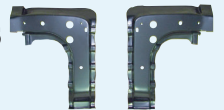

Chevy Full Size

61-64 Front (pictured).....	X425-3961-1	\$99.99
-----------------------------	-------------	---------

425) Under Rear Seat Floor Pan Brace

Chevy Full Size

61-64 Front, LH (pictured, left).....	X425-3961-3L	\$89.99
61-64 Front, RH (pictured, right).....	X425-3961-3R	\$89.99
61-64 Rear, LH.....	X425-3961-4L	\$74.99
61-64 Rear, RH.....	X425-3961-4R	\$74.99