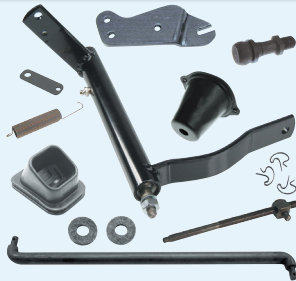

475) Clutch Parts Clutch Linkage Set

Nova

68-72 Small Block	W-685	$99.99
68-72 Big Block (pictured)	W-781	$119.99

Chevelle

68-70	R-208	$99.99
71-72	R-210	$109.99

Camaro

67-69 Small Block	W-685	$99.99
67-69 Big Block	W-781	$119.99
70-71 (pictured)	W-322	$129.99
72-81	W-323	$129.99

Master Clutch Kit

Chevelle

68-70	R-206	$249.50
71-72 Master Clutch Linkage Kit	R-207	$259.99

Clutch Bellcrank

Nova

62-67 Assembly (pictured) ...	K-3792909	$59.99
68-72 Small Block, Assembly	W-686	$39.99
68-72 Big Block	W-780	$44.99

Chevelle

68-72 Assembly	R-211	$41.99

Camaro

67-69 Small Block, Assembly	W-686	$39.99
67-69 Big Block	W-780	$44.99
70-81 Assembly (pictured)	W-316	$54.99

Firebird

67-69 Small Block, Assembly (pictured)	W-686	$39.99

Chevy Full Size

62-64 6 Cylinder & Small Block, (Z Bar) (pictured)	X475-3962	$32.99

Clutch Pivot Ball Bracket

Camaro / Firebird

67 Frame Side Bracket	K-3899019	$19.99

Clutch Bellcrank Pivot

Fits 62-74 Nova, 64-72 Chevelle / El Camino / GTO / Skylark / Cutlass, 70-72 Monte Carlo, and 67-81 Camaro / Firebird

62-81 4-Piece Set (Seats & Clip) (pictured)	W-686A	$5.99

Clutch Bellcrank Felt Seal

Fits 62-74 Nova, 64-72 Chevelle / El Camino / GTO / Skylark / Cutlass, 70-72 Monte Carlo, and 67-81 Camaro / Firebird

62-74 Pair (pictured)	W-686B	$3.99