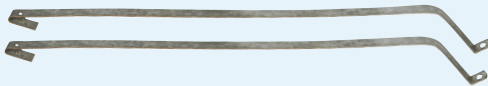

Skylark / Cutlass

64-65 Pair.....	880-6464-P	$54.99
64-67 2-Piece Set.....	880-3464-P	$54.99
68-72 2-Piece Set.....	880-3468-P	$36.99

Cutlass

64-67 2-Piece Set.....	880-3464-P	$54.99
64-67 Sold each.....	C-P-2630	$12.50
68-72 2-Piece Set.....	880-3468-P	$36.99
68-72 2-Piece Set (pictured above).....	W-734	$32.99
73-77 2 required, Sold each.....	C-P-7377	$11.50

880) Gas Tank Straps, continued

Gran Prix / Regal

73-77 2 required, Sold each.....	C-P-7377	$11.50