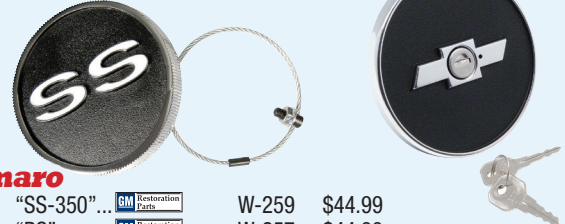

Camaro / Firebird

67-68	5/16" with return line	881-3567-5	$52.99
67-68	3/8" single line	881-3567-3	$54.99
69	3/8" with return line	881-3569-3R	$42.99
69	3/8" single line	881-3569-3	$54.99
70-73	3/8" with return line	881-3570-R	$84.99
70-73	3/8" single line	881-3570	$64.99
76-81	Camaro, without A/C, 3/8" single line	881-3574-3	$54.99
79-81	Firebird, without A/C, 3/8" single line	881-3574-3	$54.99
76-81	Camaro, with A/C, 3/8" with return line	881-3574-3A	$54.99

Impala

61-64	3/8" with return line	881-3961-3R	$39.99
61-64	3/8" single line	881-3961-3	$39.99
67-70	Small Block and Big Block	881-3967	$49.99

Chevy Full Size

55-56	9 Passenger Wagon, 5/16" line without return line	881-3955-5W9	$69.99
55-57	5/16" single line	881-3955-5	$69.99
55-57	3/8" single line	881-3955-3	$69.99
65-66	5/16" single line	881-3965-5	$36.99
65-66	3/8" single line	881-3965-3	$36.99

Wagon, except 9 Passenger

55-56	5/16", without return line	881-3955-5W	$69.99
55-56	3/8", without return line	881-3955-3W	$74.99
56-57	3/8" single line	881-3956-3W	$74.99

881) Gas Tank Sending Units, continued

GM Universal

Gas Tank Sending Unit Screen

Included with sending units

3/8"	K-K405	$11.99
5/16" (pictured)	K-K404	$11.99

Gas Tank Sending Unit Lock Ring

1 15/16", Included with sending units	K-3774937	$3.50

Gas Tank Sending Unit Gasket

1 13/16" ID, Included with sending units	K-3825206	$2.99

888) Gas Caps

Camaro

67	"SS-350" ...	W-259	$44.99
67-68	"RS" ...	W-257	$44.99
67-68	"SS" (pictured) ...	W-258	$44.99
67-68	Standard (paint to match)	W-962	$21.99
67-68	Bow Tie, Locking (pictured, right) ...	K-K25000	$29.99

945) Rear Gas Door

Camaro

78-81	Standard or Z28, with Spring	K-5969507	$82.99
78-81	Berlinetta, with Spring	K-5970789	$96.99

OE Style Window Felts

AMD offers RePops brand OE style windowfelts for all popular 2-Door GM applications. These windowfelts are the best quality on the market, have an OE appearance and are competitively priced. Offered in inner and outer kits, or outers only.

582) OE Style Window Felts

Reproduction of Original with Correct Bead Chrome for Applicable Models. Warranted for Life to First Retail Purchaser.