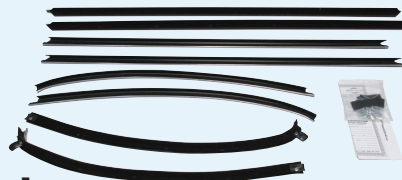

Cutlass

2-Door Sedan

64	Inner & Outer, 8-Piece Set.....	R-OL121A	$99.99
65	Inner & Outer, 8-Piece Set.....	R-OL171A	$64.99
66-67	Inner & Outer, 8-Piece Set.....	R-OL165A	$94.99
68	Outer, 4-Piece Set.....	R-OL193A	$74.99
69	Outer, 4-Piece Set.....	R-OL198A	$90.99
70-72	Inner & Outer, 8-Piece Set.....	R-OL177A	$109.99