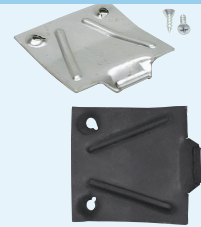

Glove Box & Parts

AMD offers a comprehensive line of glove box parts including liners, doors, bumpers, and hardware for most popular GM applications. These parts are manufactured by CHQ, OER, OPGI, RePops, Soff Seal, and TWE

461) Glove Box Parts

Assembled Glove Box with Hardware

Nova

62-65	R-N101	$11.99
66-67	R-N102	$11.99
68 without A/C.....	R-N141	$11.99
68 with A/C.....	R-N144	$11.99
69-79 without A/C.....	R-N104	$11.99
69-79 with A/C.....	R-N103	$11.99

Chevelle / El Camino

64-65 without A/C.....	R-CH101	$11.99
64-65 with A/C.....	R-CH109	$11.99
64-65 with Dealer Installed A/C.....	R-CH118	$11.99
66-67 without A/C.....	R-CH102	$11.99
66-67 with A/C.....	R-CH110	$11.99
68-69 without A/C, Flocked.....	R-CH107FLK	$11.99

Camaro

67-68 with A/C.....	R-CA101	$10.99
67-68 without A/C (pictured).....	R-CA102	$10.99
69 with A/C.....	R-CA103	$10.99
69 without A/C.....	R-CA104	$10.99
70-81 with A/C.....	R-CA138	$10.99
70-81 with A/C, Flocked.....	R-CA138FLK	$12.99
70-81 without A/C.....	R-CA139	$10.99
70-81 without A/C, Flocked.....	R-CA139FLK	$12.99

Firebird

70 with A/C.....	R-FB110	$10.99

Chevy Full Size

69 without A/C.....	R-CP179	$10.99

Glove Box Support Strap

Camaro

70-81 (pictured).....	K-3975885	$17.99

Glove Box Door

Chevelle / El Camino / Monte Carlo

70-72	P-CH22081	$74.99

Camaro

67-68 Drill Emblem Holes for 68.....	K-3891663	$84.99
69 Standard Interior, Black (pictured, left).....	K-3939659	$74.99
70-77 with "Camaro" Script (pictured, right)	K-3999446	$74.99
78-81 with "Camaro" Block Script	K-14003615	$79.99

Firebird

67-68 Drill Emblem Holes for 68.....	K-3891663	$84.99

El Camino Storage Box

Chevelle / El Camino

68-72 Behind Drivers Seat.....	P-RPRO260	$132.99

461) Glove Box Parts, cont.