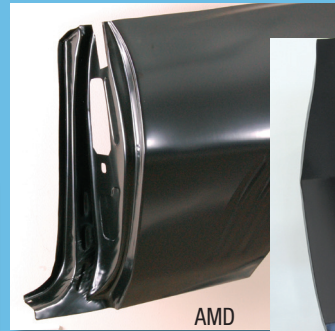

The Details make the difference!

Don't settle for incorrect, knock-off parts for your car. Get premium sheet metal parts from the restoration pros at **Auto Metal Direct**. Our panels are made from the proper gauge steel and include all correct-as-original clips, tabs, flanges, bends and seams. Each time a prototype body panel comes off of new tools, we test fit it on a car. The marked up prototype is then used to change and improve the tools, and a new prototype is produced. This procedure might be repeated multiple times, but once the part is finally approved, you can be assured of a quality part.

AMD

Competitor

AMD

Competitor

AMD's quarter skins come complete with door jambs, unlike our competitor's parts

We Install What We Sell!

You already know that you can get premium sheet metal parts for your muscle car from Auto Metal Direct (AMD). Our panels fit and include all correct-as-original clips, tabs, flanges, bends and seams.