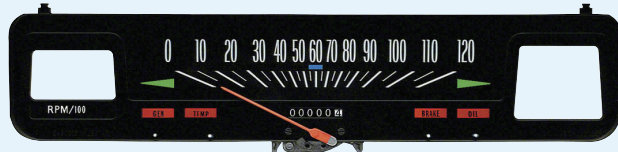

Instruments, Lenses & Parts

473) Speedometer Cable & Parts

Nova

62-69	55", Thread-On, without Grommet.....	K-6478125	$26.99
62-69	73", Thread-On, without Grommet.....	K-6478128	$29.99
73-74	69", Push-On, without Grommet.....	K-6478176	$29.99
74	24", Thread-On (pictured).....	K-6454481	$29.99

Camaro

67-68	58", with installed Firewall Grommet (pictured).....	W-870	$32.99
67-68	69", with installed Firewall Grommet.....	W-871	$32.99
67-68	73", with installed Firewall Grommet.....	W-872	$34.99
67-68	Lower, 23.5".....	W-873	$29.99
67-68	Upper, 37.5", with installed Firewall Grommet.....	W-874	$39.99
69	62", with installed Firewall Grommet.....	W-876	$34.99
69	71", with installed Firewall Grommet.....	W-877	$34.99

473) Speedometer Cable & Parts

Speedometer Cable Retainer Clip

Nova

69-74	.....	K-6491006	$5.99
66-74	4-Speed, Firewall Cable Clip.....	K-HC74	$9.99

Camaro

69-72	.....	W-090	$5.99

Speedometer Cable Grommet

GM

67-69	All GM with 1" hole.....	W-875	$5.99

Speed Warning Central Cable

Nova

68-69	(pictured).....	K-6454841	$29.99

Camaro

67-68	(pictured).....	K-6454841	$29.99
69	.....	K-6476813	$29.99

474) Speedometer

Nova

62-64	120 MPH.....	K-6406815	$219.99
65	120 MPH.....	K-6455482	$239.99
66-67	Standard.....	K-6459272	$239.99
69-74	with Console Gauges (pictured).....	K-6496617	$239.99
69-74	without Console Gauges.....	K-6496615	$239.99

Chevelle / El Camino

68	without Speed Warning.....	K-6492545	$279.99
69	without Speed Warning.....	K-6492542	$279.99

474) Speedometer, continued

Camaro

67	Standard.....	K-6480794	$269.99
67	with Speed Warning.....	K-6480796	$289.99
68	Standard, 120 MPH, without Speed Warning.....	K-6481843	$269.99
68	120 MPH, with Speed Warning.....	K-6481845	$289.99
69	120 MPH, without Speed Warning.....	K-6482887	$239.99
69	120 MPH, with Speed Warning.....	K-6482888	$259.99
69	140 MPH, Calibrated Assembly (pictured).....	W-111	$239.99
69	COPO, 140 MPH, with Speed Warning.....	K-6492576	$229.99
70-74	150 MPH.....	K-6497236	$309.99
70-78	130 MPH.....	K-8987263	$299.99

Firebird

67	Standard.....	K-6480794	$269.99
67	with Speed Warning.....	K-6480796	$289.99
68	160 MPH, without Gauges.....	K-6481931	$299.99
68	160 MPH, with Gauges.....	K-6481933	$299.99
69	160 MPH.....	K-6482799	$299.99
70-74	160 MPH, without Seat Belt Warning.....	K-6492882	$299.99
70-74	160 MPH, with Seat Belt Warning.....	K-6497947	$299.99
75-79	100 MPH Speedometer.....	K-8986779	$299.99

Speedometer Lenses

Chevelle / El Camino

69	.....	C-J-2787	$60.99

Camaro

67	Speedometer / Fuel / Brake Warning Lens.....	K-K494	$12.99
68	Speedometer / Oil / Brake Lamp Lens.....	K-K492	$12.99
69	Dash Lens without Tell Tale.....	K-6482842	$58.99

Firebird

67	Speedometer / Fuel / Brake Warning Lens.....	K-K494	$12.99

Speedometer Bezel

Chevelle / El Camino

66-67	Chrome.....	P-GFK0001	$64.99

Tachometer

Nova

68-74	Dash Tach (pictured).....	K-5657301	$239.99

Chevelle / El Camino

67	Original Style, 7000 RPM with 5500 Redline, White Letters.....	P-BL16755	$239.99
67	Original Style, 7000 RPM with 6000 Redline, Green Letters.....	P-BL16760	$239.99

Camaro

67	327, 5000 Redline.....	K-6468909	$319.99
67	5500 Redline.....	K-6468910	$284.99
67	6000 Redline.....	K-6468911	$284.99
68	Tic-Toc Tach, 5000 Redline.....	K-6468714	$349.99
68	Tic-Toc Tach, 5500 Redline.....	K-6468713	$349.99
68	Tic-Toc Tach, 6000 Redline.....	K-6468715	$389.99
69	SS 350, 5 X 7 Tach.....	K-6469381	$234.99
69	Z/28, 396/375 HP, 6 X 8 Tach.....	K-6469384	$234.99
69	396/325 HP, 5 X 7 Tach.....	K-6469382	$234.99
69	396/375 HP, 6 X 7 Tach.....	K-6469383	$234.99
70-78	.....	K-5657040	$299.99