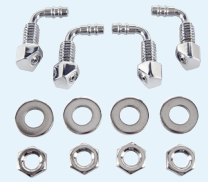

Rally Sport Hide-Away Headlamps

143) Rally Sport Parts, continued

Headlamp Limit Switch

Camaro

67 RS, with Pigtail (pictured).. W-205 $17.99

67 RS, 4-Piece Set (pictured). W-398 $39.99

Limit Switch Mounting Hardware

67 RS, 32-Piece Set W-398A $9.99

67 RS, Mounting Kit..... H-116 $2.99

Headlamp Electric Parts

Camaro

67 RS, Relay, with Stamped Delco Remy Script W-784 $27.99

67 RS, Relay Board Assembly with Circuit Breaker & Correct Stamping (pictured)... W-806 $99.99

67 RS, Relay Mounting Plate..... W-546 $26.99

67 RS, 10 Amp Circuit Breaker (other GM 10 Amp applications)..... W-558 $24.99

68-69 RS, 2-Port Vacuum Switch..... W-935 $36.99

68-69 RS, Vacuum Relay Valve..... W-776 $69.99

143) Rally Sport Parts, continued

Headlamp Washer Parts

Camaro

69 RS, 4 Nozzles with Hardware (pictured)..... W-158 $34.99

69 Headlamp Washer Hardware, 8-Piece Set..... W-158A $7.99

69 Headlamp Washer Nozzle, 4-Piece Set..... W-158B $29.99

Washer Bottle

68 Bottle Bracket Support..... W-363 $11.99

69 Bottle Bracket Support..... W-206 $11.99

68-69 Bottle Screw & Cap Set..... H-159 $7.99

Headlamp & Wiper Ground Strap

69 ..... K-3937657 $10.99

Miscellaneous

67 RS, Relay Plate to Fender Bolts, Pair H-162 $2.50

68-69 RS, Reservoir Mount Bolt Set H-124 $5.99

68-69 RS, Vacuum Switch Mount Screws..... H-126 $2.50

68-69 RS, Bracket Mounting Set H-158 $2.50

240) Side Marker Lights, Front

Side Marker Lamp Assembly Sets

Camaro

Set, Front & Rear

Includes: Lamps, Bezels, Gaskets, Hardware

68 20-Piece Set W-948A $64.99

69 20-Piece Set (pictured)... W-768A $64.99

Set, Front & Rear

Includes: Lamps & Bezels

68 8-Piece Set..... W-948 $64.99

69 8-Piece Set..... W-768 $49.99

Front Side Marker Lamp Assemblies

Nova