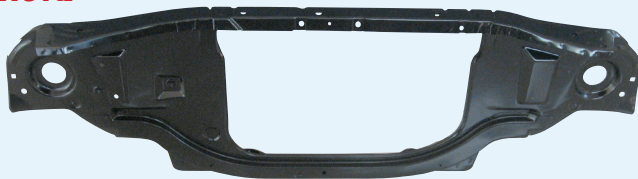

350) Radiator Supports

Nova

68-74 fits SB or BB 350-3068 $129.99