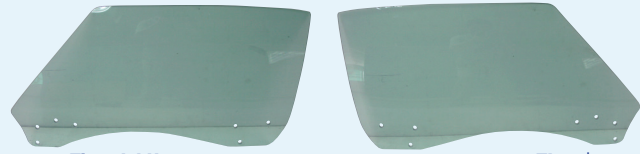

Door Glass

550) Door Glass, continued

Grand Prix

69-70 Clear, LH.....	550-3469-CL	$149.99
69-70 Clear, RH.....	550-3469-CR	$149.99
69-70 Tinted, LH.....	550-3469-TL	$149.99
69-70 Tinted, RH.....	550-3469-TR	$149.99
70-72 Clear (8 holes), LH.....	550-3470-8CL	$149.99
70-72 Clear (8 holes), RH.....	550-3470-8CR	$149.99
70-72 Tinted (8 holes), LH.....	550-3470-8TL	$149.99
70-72 Tinted (8 holes), RH.....	550-3470-8TR	$149.99

Camaro / Firebird

67 Clear, LH.....	550-3567-CL	$89.99
67 Clear, RH.....	550-3567-CR	$89.99
67 Tinted, LH.....	550-3567-TL	$89.99
67 Tinted, RH.....	550-3567-TR	$89.99
68-69 Clear, LH.....	550-3568-CL	$109.99
68-69 Clear, RH.....	550-3568-CR	$109.99

550) Door Glass, continued

Camaro / Firebird, continued

68-69 Tinted, LH (pictured, left).....	550-3568-TL	$109.99
68-69 Tinted, RH (pictured, right).....	550-3568-TR	$109.99
70-81 Clear, LH.....	550-3570-CL	$109.99
70-81 Clear, RH.....	550-3570-CR	$109.99
70-81 Tinted, LH.....	550-3570-TL	$109.99
70-81 Tinted, RH.....	550-3570-TR	$109.99

Door Window Assemblies

68-69 Clear, RH.....	R-271	$369.99
68-69 Clear, LH.....	R-272	$369.99
68-69 Tinted, RH.....	R-273	$369.99
68-69 Tinted, LH.....	R-274	$369.99

Vent Window Glass

See Vent Window Frames
on Page 47

AMD offers vent glass for most GM 2 door musclecar applications in both clear and factory style tint. Correct thickness glass helps alignment and ease of installation. AMD carries additional accessories such as guides, hardware, and handles to help finish your installation.