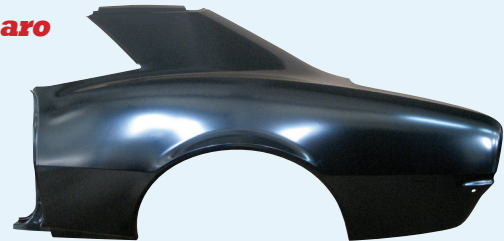

Camaro

67 Coupe, LH (pictured).....		700-3567-L	$249.99
67 Coupe, RH.....		700-3567-R	$249.99
67 Convertible, LH.....		X700-3567-VL	$389.99
67 Convertible, RH.....		X700-3567-VR	$389.99
68 Coupe, LH.....		700-3568-L	$249.99
68 Coupe, RH.....		700-3568-R	$249.99
68 Convertible, LH.....		X700-3568-VL	$389.99
68 Convertible, RH.....		X700-3568-VR	$389.99
69 Coupe, LH.....		700-3569-L	$249.99
69 Coupe, RH.....		700-3569-R	$249.99
69 Convertible, LH.....		X700-3569-VL	$389.99
69 Convertible, RH.....		X700-3569-VR	$389.99
70-73 LH.....		700-3570-L	$329.99
70-73 RH.....		700-3570-R	$329.99