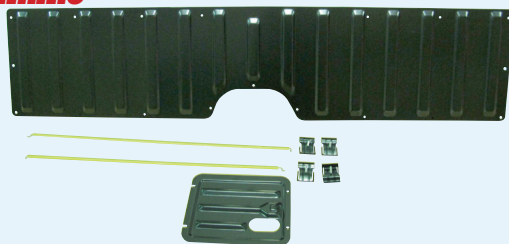

Inner Tailgate Panel

El Camino

68-72 (pictured)	X925-3768-2	$109.99

926) Tailgate Bumper

El Camino

68-72	C-V-1205	$14.99

927) Tailgate Accessories

Tailgate Latch Set

El Camino

68-72	X927-3768-P	$119.99

Tailgate Handle

El Camino

64-67 (pictured)		T-4817	$32.99
69-72 Chrome	X927-3768	$18.99	

Tailgate Hinge Escutcheon

El Camino

64-67 (pictured)		T-4818	$19.99

Chevelle Wagon

64-67 (pictured)		T-4818	$19.99

Our Name Says It All!™

All parts designated with this symbol are officially manufactured and licensed under the General Motors Restoration Parts Program.

(833) 404-4445