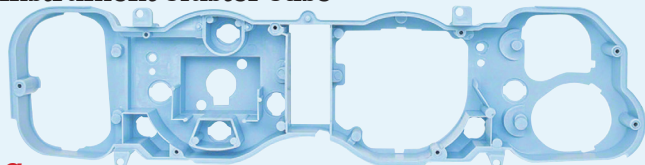

474) Instruments

Instrument Cluster Case

Camaro

70-78 with & without Gauges (pictured)..... K-25021020 $99.99

70-78 without Gauges K-25021021 $99.99

Instrument Gauge Cluster

Nova

63-64 SS, 4-Gauge Cluster

(pictured)..... K-2196365 $319.99

65 SS, 4-Gauge Cluster

..... K-2196565 $319.99

Instrument Cluster Bezel

63-65 Instrument Bezel K-6406763 $89.99

66 ..... C-J2-2650-1 $89.99

67 ..... C-J2-2650-2 $89.99

Chevelle

69 Tachometer / Gauge Cluster

with 5500 RPM Redline K-6491313 $349.99

Malibu SS

65 Gauge Cluster K-7196465 $279.99

474) Instrument Gauge Cluster

Firebird

68 4-Gauge Cluster K-3196868 $329.99

Instrument Cluster Bezel

69 ..... K-6482773 $79.99

460) Center Dash Instrument Lens Assembly

Camaro

69 (use with Center Dash Clock & Fuel Gauge) W-589 $9.99

Center Dash Lamp Lens

Camaro

69 Green K-3951214 $7.99

Dash Carrier Lens

Camaro / Firebird

67 ..... K-6459869 $32.99

68 without Console Gauges

or Tachometer (pictured)..... K-6481576 $32.99

68 with Console Gauges

and Tachometer..... K-6481587 $36.99

Dash Lens Assembly

70-78 Camaro, with Gauges..... K-25018346 $109.99

70-78 Camaro, with Warning Lights K-6493584 $109.99

79-81 Camaro, without Gauges..... K-25047802 $109.99

79-81 Camaro, with Gauges..... K-25020370 $109.99

70-78 Firebird, Dash Lens Assembly with

Warning Lights K-6493584 $109.99