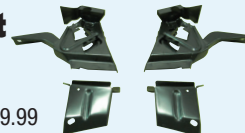

852) Trunk Hinge Bracket

Camaro / Firebird

67-69 Coupe, 4-Piece Set	.....	X852-3567-P	$189.99

All of our own AMD parts in this catalog are listed in Blue, bold-face Type.

Our Name Says It All!™

www.AUTOMETALDIRECT.com