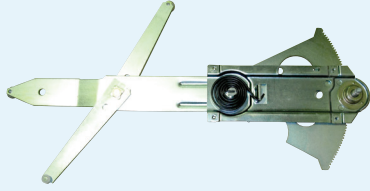

Door Window Regulators

AMD offers many window regulators for the door glass of 2-Door GM vehicles.

545) Window Regulators

All Regulators are for Front Door, Manual Windows unless otherwise specified.

Chevelle / GTO / Skylark / Cutlass / Monte Carlo / 69-72 Grand Prix

All regulators listed for A-Body models fit 2-Door Hardtop or Convertible

66-67 LH	X545-5466-L	$109.99
66-67 RH	X545-5466-R	$109.99
68 Power Window, LH	X545-3468-L	$74.99
68 Power Window, RH	X545-3468-R	$74.99
69 LH (pictured, left)	X545-3469-L	$99.99
69 RH	X545-3469-R	$99.99