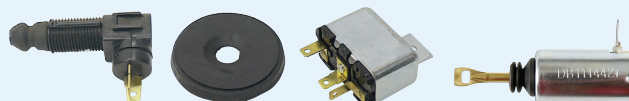

Camaro

69	Cowl Induction Throttle Switch (pictured, far left)	W-176	$19.99
69	Cowl Induction Hood Grommet (pictured, center left)	W-296	$7.99
69	Cowl Induction Firewall Relay, OE Quality (pictured, center right)	W-771	$24.99
69	Cowl Induction Solenoid (pictured, far right)	W-772	$46.99

Cowl Induction Hardware

GM	Cowl Induction Pivot Bolts, Correct "P" Marking, 10-Piece Set (pictured)	C-S-1081	$1.99
	Cowl Induction Pivot Bushings, 10-Piece Set	C-S-1091	$1.99
	Cowl Induction Switch Retainer, Correct	R-209	$4.50