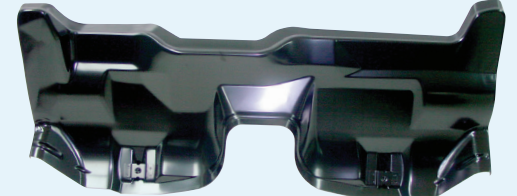

70-81 Behind Rear Seat Floor Panel (pictured).....	420-3570	$99.99

Chevy Full Size