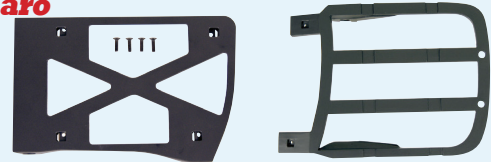

Headlamp Door

Camaro

67-68	RS, Inner, LH (pictured, left).....	W-262	$29.99
67-68	RS, Inner, RH.....	W-261	$29.99
69	RS, Inner, LH (pictured, right).....	W-172B	$29.99
69	RS, Inner, RH.....	W-172A	$29.99