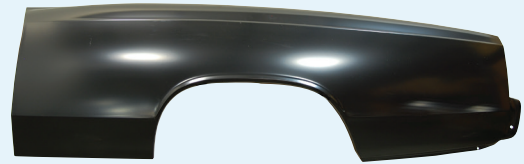

Chevelle

66-67 LH (pictured)	.....	709-3466-L	$99.99
66-67 RH	.....	709-3466-R	$99.99
69 LH	.....	709-3469-L	$159.99
69 RH	.....	709-3469-R	$159.99
70-72 LH	.....	709-3470-L	$159.99
70-72 RH	.....	709-3470-R	$159.99