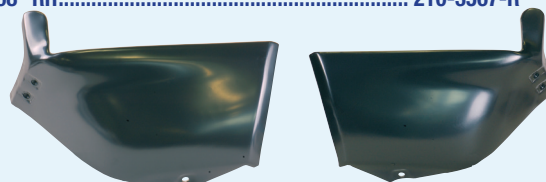

210) Headlamp Surrounds / Fender Extensions

Chevelle (Not Wagon or El Camino)

Headlamp Surround

- 70 LH (pictured, right)..... 210-3470-L \$38.99
 70 RH (pictured, left)..... 210-3470-R \$38.99

Camaro

- 67-68 LH210-3567-L \$29.99
 67-68 RH210-3567-R \$29.99