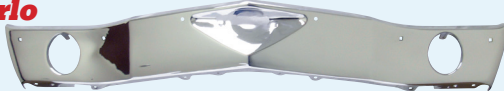

Monte Carlo

70 (pictured)		100-3670	$189.99
71		100-3671	$189.99
72		100-3672	$189.99

GTO

65		100-5465	$329.99
66-67		100-5466	$279.99

Cutlass

68		100-7468	$299.99
70		100-7470	$299.99
71-72		100-7471	$299.99