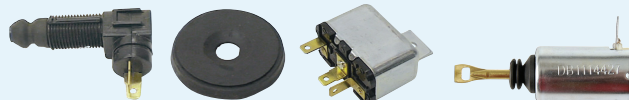

Cowl Induction Parts

Chevelle

70	Cowl Induction Throttle Switch (pictured, far left)	W-176	$19.99
70-72	Cowl Induction Hood Grommet (pictured, center left)	W-296	$7.99
70-72	Cowl Induction Firewall Relay, OE Quality (pictured, center right)	W-771	$24.99
70-72	Cowl Induction Solenoid (pictured, far right)	W-772	$46.99
70	Cowl Induction Throttle Switch	W-176	$19.99