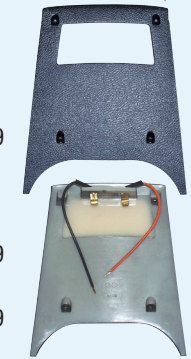

Chevelle / El Camino / Chevy Full Size

64-67.....	 T-2394	\$14.99
------------	--	---------

(833) 404-4445

Console & Parts

491) Console Parts, continued

Console Shift Plate

Nova

- 68-74 Automatic Transmission, 2-Piece (pictured, left)..... W-841 \$49.99
- 68-74 4-Speed W-792 \$49.99