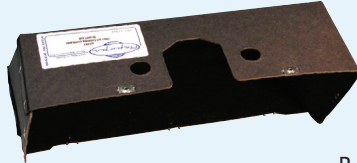

Glove Box & Parts

AMD offers a comprehensive line of glove box parts including liners, doors, bumpers, and hardware for most popular GM applications. These parts are manufactured by CHQ, OER, OPGI, RePops, Soff Seal, and TWE

461) Glove Box Parts

Assembled Glove Box with Hardware

Nova

62-65	R-N101	$11.99
66-67	R-N102	$11.99
68 without A/C.....	R-N141	$11.99
68 with A/C.....	R-N144	$11.99
69-79 without A/C.....	R-N104	$11.99
69-79 with A/C.....	R-N103	$11.99

Chevelle / El Camino

64-65 without A/C.....	R-CH101	$11.99
64-65 with A/C.....	R-CH109	$11.99
64-65 with Dealer Installed A/C.....	R-CH118	$11.99
66-67 without A/C.....	R-CH102	$11.99
66-67 with A/C.....	R-CH110	$11.99
68-69 without A/C, Flocked.....	R-CH107FLK	$11.99

Camaro

67-68 with A/C.....	R-CA101	$10.99
67-68 without A/C (pictured).....	R-CA102	$10.99
69 with A/C.....	R-CA103	$10.99
69 without A/C.....	R-CA104	$10.99
70-81 with A/C.....	R-CA138	$10.99
70-81 with A/C, Flocked.....	R-CA138FLK	$12.99
70-81 without A/C.....	R-CA139	$10.99
70-81 without A/C, Flocked.....	R-CA139FLK	$12.99

Firebird

70 with A/C.....	R-FB110	$10.99

Chevy Full Size

69 without A/C.....	R-CP179	$10.99