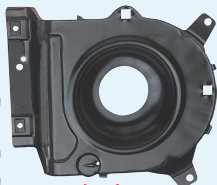

Headlamp Parts

144) Headlamp Bezel Hardware, continued

Chevy Full Size

69 Headlamp Washer Nozzle, 4-Piece Set..... W-158B $29.99

141) Headlamp Housings

Camaro

67 Standard, LH
(pictured)..... K-K866 $44.99

67 Standard, RH
..... K-K865 $44.99

68 Standard, LH..... X141-3568-L $54.99

68 Standard, RH..... X141-3568-R $54.99

69 Standard, LH..... X141-3569-L $36.99

69 Standard, RH..... X141-3569-R $36.99

See RS Headlamps on Page 77-79

141) Headlamp Mounting Buckets

Nova

68-73 LH (pictured, left)..... W-699 $28.99

68-73 RH (pictured, right)..... W-698 $28.99

Monte Carlo

70 LH (pictured, left)..... W-699 $28.99

70 RH (pictured, right)..... W-698 $28.99

Camaro

67-69 LH (pictured, left)..... W-699 $28.99

67-69 RH (pictured, right)..... W-698 $28.99

69 RS, LH
(pictured, right)..... W-698 $28.99

69 RS, RH
(pictured, left)..... W-699 $28.99