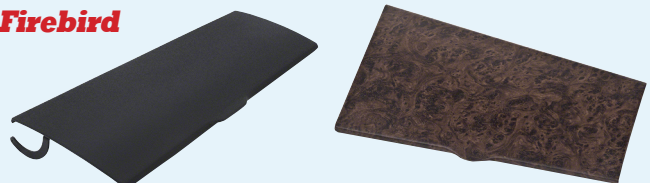

Firebird

67 (pictured, left) K-3893861 $62.99
68-69 Burlwood (pictured, right) K-3918723 $109.99
70-81 Lid Cover, Black K-10019554 $69.99