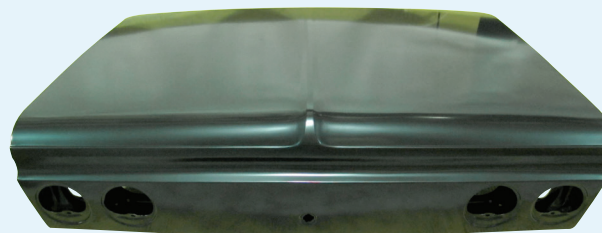

Camaro / Firebird

67-69 with Latch		850-3567	$189.99
70-81	.....	X850-3570	$159.99

Impala

63	.....	X850-3963	$459.99
64	<i>(pictured)</i>	X850-3964-2	$459.99

852) Trunk Hinge Bracket

Camaro / Firebird

67-69 Coupe, 4-Piece Set	.....	X852-3567-P	$189.99