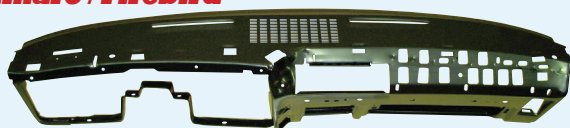

Dash Structure

Moisture and debris gather over the years at the base of front windshields, and the rust which results will inevitably reach the lower front area of the dash panel. Moreover, many muscle car owners have mounted tachometers, oversize speakers, and other accessories on the dash, leaving ugly screw-holes. If the dash top on your GM muscle car is damaged, replace it with one of these high quality reproduction Dash Repair Panels from AMD.

470) Complete Dash Assemblies

Camaro / Firebird

67	.....	X470-3567	$299.99
69	Camaro (pictured).....	X470-3569	$299.99

465) Dash Repair Panels

Chevelle / El Camino

64-67	Lower Windshield Channel Dash Repair Panel (All A-Body)	465-3464	$59.99