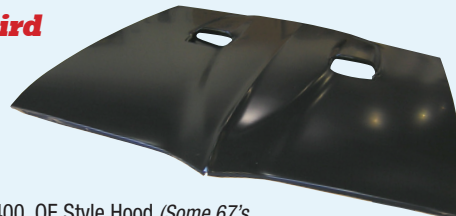

Firebird

67-69	400, OE Style Hood (Some 67's may require later style hood latch)	X300-5567-1	$329.99

Chevy Full Size

63		X300-3963	$439.99
64		X300-3964	$439.99
65-66		X300-3965	$439.99