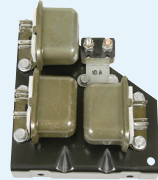

143) Rally Sport Parts, continued

Headlamp Washer Parts

Camaro

69 RS, 4 Nozzles with Hardware (pictured)..... W-158 $34.99

69 Headlamp Washer Hardware, 8-Piece Set..... W-158A $7.99

69 Headlamp Washer Nozzle, 4-Piece Set..... W-158B $29.99

Washer Bottle

68 Bottle Bracket Support..... W-363 $11.99

69 Bottle Bracket Support..... W-206 $11.99

68-69 Bottle Screw & Cap Set..... H-159 $7.99

Headlamp & Wiper Ground Strap

69 ..... K-3937657 $10.99

Miscellaneous

67 RS, Relay Plate to Fender Bolts, Pair H-162 $2.50

68-69 RS, Reservoir Mount Bolt Set H-124 $5.99

68-69 RS, Vacuum Switch Mount Screws..... H-126 $2.50

68-69 RS, Bracket Mounting Set H-158 $2.50