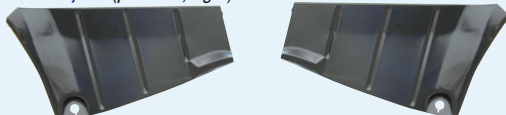

74-81 Firebird, LH	<i>(pictured, left)</i>	840-5574-L	$99.99
74-81 Firebird, RH	<i>(pictured, right)</i>	840-5574-R	$99.99