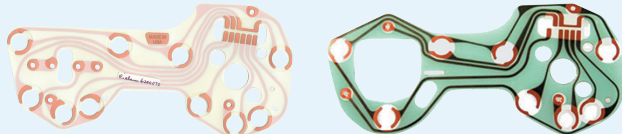

Instrument Housing Circuit Boards

Camaro / Firebird

- 67 with Tach (pictured, left) W-523 $94.99
- 67-68 without Tach (pictured, left) W-523 $94.99
- 68 Camaro, with Tach (pictured, right) W-524 $94.99

474) Instruments, continued

Fuel Gauge

Nova

- 63-64 Standard, with Warning Lights K-5644638 $249.99
- 65 Standard, with Warning Lights K-5644639 $249.99
- 66-67 Standard, Dash K-6430436 $99.99
- 68-74 ..... W-098 $59.99

Camaro

- 68 Standard, Dash K-6431002 $209.99
- 69 Standard, Dash K-6431172 $149.99
- 67 Standard K-6457934 $209.99
- 69 Center Dash (pictured) W-511 $149.99
- 70-78 Dash, 2" K-6431506 $99.99

Firebird

- 67 Standard K-6457934 $209.99
- 68 Standard, Dash K-6431007 $209.99
- 69 Standard, Dash K-6431093 $269.99
- 70-79 ..... K-6432039 $142.99

Fuel Gauge Lens & Bezel

Camaro

- 69 Dash Bezel & Lens (pictured) K-3961554 $29.99
- 69 Dash Lens K-LEN28 $9.99

Low Fuel Warning Module

Camaro

- 67 ..... W-610 $69.99
- 68-69 (pictured) W-615 $69.99

Oil Pressure Gauge

Nova

- 68-74 ..... W-097 $59.99

Firebird

- Oil Pressure/Water Temperature Gauge 70-78 Rally K-6493193 $149.99

Temperature Gauge

Nova

- 68-74 ..... W-099 $59.99

Camaro

- 70-79 ..... K-6489856 $99.99

Amp Gauge

Nova

- 68-74 ..... W-100 $59.99
- 68-74 Volt Gauge, Correct W-100A $69.99

Camaro

- 70-75 ..... K-6473741 $99.99

Gauge Lenses

Camaro

- 68 Fuel Gauge Gen/Temp Warning Lens K-K493 $12.99
- 69 Dash Fuel Lens without Tell Tale K-6482843 $58.99
- 70-81 Fuel & Volt Gauge Mounting Plate K-9743001 $14.99
- 76-78 Dash Volt Gauge K-6474343 $94.99