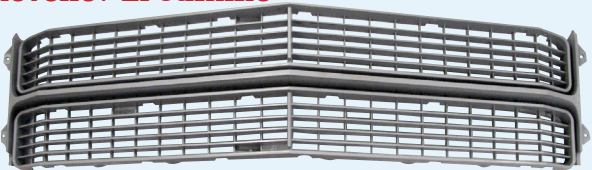

Our Name Says It All!™

All parts designated with this symbol are officially manufactured and licensed under the General Motors Restoration Parts Program.

(833) 404-4445

Grille Supports & Brackets

New Grilles are the perfect solution for replacement of an original or conversion to a different model. Each high quality reproduction grille is made from injection molded plastic or stamped aluminum as original. We also offer bracket and supports to aid in the installation of your new grille.

150) Grilles

Nova

63	C-A2-6030	\$244.99
64	C-A2-6040	\$239.99
66	C-A2-6060	\$132.99
67	C-A2-6070	\$132.99

68-69	Standard (pictured).....	C-A2-6080	\$114.99
68-69	SS	C-A2-6085	\$114.99
70-72	Standard.....	C-A2-6090	\$114.99
70-72	SS	C-A2-6095	\$114.99
73-74	C-A2-7374-1	\$124.99

Chevelle / El Camino

AMD's 70 SS Chevelle Grille is made on new tools and is a faithful reproduction of the original!

70	SS, Black	 150-3470	\$99.99
71	C-A-1100	\$109.99
72	C-A-1110	\$77.99

Outer Grille Extension