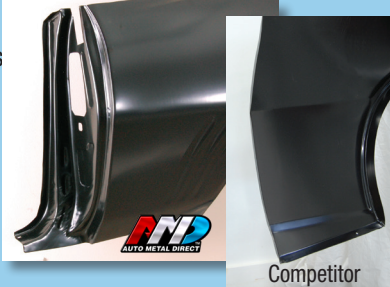

Complete with door jambs, unlike competitor's parts