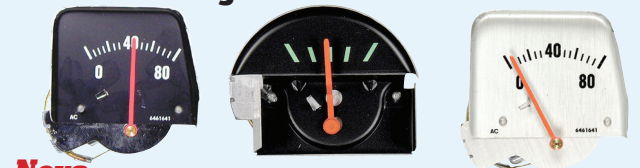

Individual Gauge Assemblies

Nova

Oil Gauge Assembly

68-74 (pictured, left).....	W-354A	$59.99

Camaro

Oil Gauge Assembly

67 Black Face (pictured, center).....	W-354B	$59.99
68-69 Silver Face (pictured, right).....	W-354	$59.99

Fuel Gauge Assembly

67 Black Face (at right).....	W-406	$44.99
68-69 Silver Face.....	W-581	$59.99

Battery Amp Gauge Assembly

67 Black Face.....	K-6291987	$39.99
68-69 Silver Face.....	W-583	$59.99

Temp Gauge Assembly

68-69 Silver Face.....	W-582	$59.99

Firebird

Volt Gauge

70-79 Volt Gauge.....	K-6473693	$139.99

Gauge Faces

Camaro

Oil Gauge

67 Black Face.....	W-354C	$13.99
68-69 Silver Face (pictured)....	W-135	$14.99

Fuel Gauge

67 Black.....	W-406A	$13.99
68-69 Silver (pictured).....	W-152	$13.99

Amp Gauge

68-69 Silver Face.....	W-153	$13.99