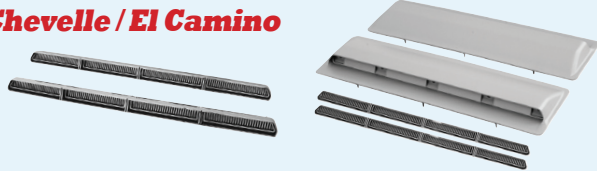

Hood Accessories

When replacing your hood, be sure to replace your vehicle's worn out hood hinges with a brand new set from Auto Metal Direct. Our hood hinges are brand new - not rebuilt like cheaper knock offs. Each hinge features correct as original hood springs. We also offer items like hood latches and bumpers to complete your installation.

313) Hood Pins

Chevelle / El Camino

70-72 Original Style Hood Pin Set (pictured)..... P-HPK100 $39.99

320) Hood Inserts

Nova

68-72 SS Insert Set (pictured).....320-3567-S $119.99

68-72 SS Insert Base Bezel, Chrome, LH/RH Each K-3927442 $39.99

Chevelle / El Camino

66 SS Insert, LH/RH Pair (pictured, left) P-H887258 $104.99
66 SS Insert & Housing, 4-Piece Set (right)..... P-C991202 $289.99
67 Chevelle, SS Louver Insert, LH/RH Pair C-C-1255 $99.99
68-69 SS Inserts, LH/RH Pair..... C-C-1275 $92.99