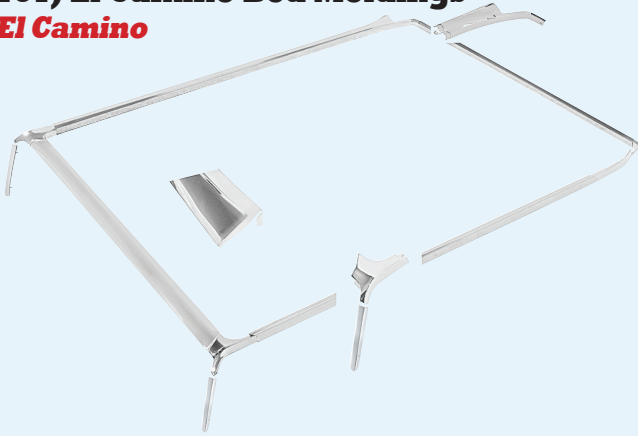

Moldings

731) El Camino Bed Moldings

El Camino

Standard Bed Molding Kit

- 68-72 without Rear Corner to Tail Lamp Moldings..... P-BK1028 $394.99
- 68-72 with Rear Corner to Tail Lamp Moldings
  (pictured)..... P-BK1029 $439.99

Front Bed Molding

Below Rear Window

- 68-72 with Mounting Hardware..... P-03M599 $49.99

Bed Rail Molding

Top Edge of Bed

- 64-67 with Mounting Hardware, Sold each..... P-PZ00182 $65.99
- 68-72 with Mounting Hardware, LH..... P-PZ00183-LH $74.99
- 68-72 with Mounting Hardware, RH..... P-PZ00183-RH $74.99

Corner Top of Bed Molding

Front

- 68-72 LH..... P-PZ00199-LH $129.99
- 68-72 RH..... P-PZ00199-RH $129.99

Rear

- 68-72 LH..... P-PZ00193-LH $52.99
- 68-72 RH..... P-PZ00193-RH $52.99

Bedside Side Molding

Front Section

- 68-69 Front Section, LH/RH Pair..... C-D-3300 $42.99
- 70-72 Front Section, LH..... C-D-3302 $38.99
- 70-72 Front Section, RH..... C-D-3304 $38.99

Rear Section

- 68-69 Rear Section, LH/RH Pair..... C-D-3301 $38.99
- 70-72 Rear Section, LH/RH Pair..... C-D-3303 $44.99

Lower Rear Corner Molding

- 68-72 Above Tail Lamp, LH/RH Pair..... C-D-3795 $27.99

Bedside Corner Molding

Front

- 68-72 LH..... C-D-3820 $61.99
- 68-72 RH..... C-D-3830 $61.99

Rear

- 68-72 Lower (above Tail Lamp),
  LH/RH Pair..... C-D-3795 $27.99
- 68-72 LH..... C-D-3770 $49.99
- 68-72 RH..... C-D-3780 $49.99

930) El Camino Rear Body Panel Moldings

El Camino

Top Edge of Tailgate

- 64-67 with Mounting Hardware..... P-3380104 $89.99
- 68-72 with Mounting Hardware..... P-03M600 $69.99

Tailgate Molding

with Mounting Hardware

Upper

- 68-69..... P-AAR56HA $44.99
- 70-72..... P-TG772UP $44.99

Lower

- 68-69..... P-AAR56KB $44.99
- 70-72..... P-TG772LW $44.99

Tailgate Molding Clip Kits

- 64-67 4-Piece Set..... P-CL5109 $24.99
- 68-72 4-Piece Set..... P-C3037K $38.99

Extension Molding

- 68-69 with Mounting Hardware,
  2-Piece Set (does one side)..... P-C990194 $20.99