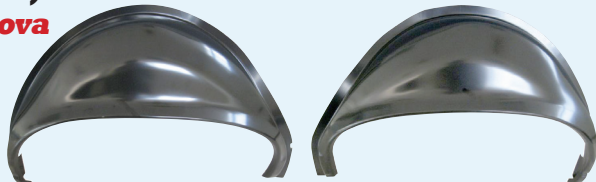

Monte Carlo

70-72 LH/RH Pair	J-51132	$21.99

Camaro / Firebird

67-69 LH/RH Pair	W-129	$21.99

754) Door Jamb Vent Louvers

Chevelle

69 Coupe/Convertible, with Seal, LH/RH Pair	C-J-3250	$38.99
70-72 Coupe/Convertible, with Seal, LH/RH Pair	C-J-3260	$45.99

Camaro / Firebird

68-69 Complete OE Style Door Jamb Vent, Sold each	W-613	$19.99
70-81 Pair	W-025P	$32.99
70-81 Sold each	W-025	$15.99

Vent Outer Cover

68-69 Door Jamb Vent Outer Cover	W-614	$9.99

U-Jamb Vent Louver Retaining Screws

4-Piece Set	H-131	$2.50
<i>Fit 68-75 Nova, 69-72 Chevelle / El Camino / GTO / Skylark / Cutlass, 67-81 Camaro / Firebird</i>		
Pair	H-130	$1.99

Outer & Inner Wheelhouses

AMD offers outer and inner wheelhouses for most GM applications. The outer wheelhouses are often overlooked until a rusty quarter panel is removed, revealing a rusted outer lip. Often the inner wheelhouse is rusty, too, especially if the car has a rusty trunk floor. All of the wheelhouses that AMD manufactures is officially licensed through the GM Restoration Parts Program. **Please note that the wheelhouses with a part number starting with "X" (instead of a number) are not made by AMD and do not meet the same quality standards as the panels we produce.**

770) Rear Outer Wheelhouses

Nova

62-65 Coupe / Sedan, LH	X770-3062-L	$74.99
62-65 Coupe / Sedan, RH	X770-3062-R	$74.99
69-74 LH (pictured, left)	770-3068-L	$69.99
69-74 RH (pictured, right)	770-3068-R	$69.99