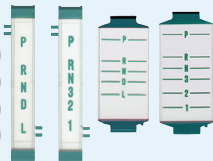

Camaro

Pictured, left to right

- 67 Powerglide W-109 $6.99
- 67 Turbo Lens..... W-127 $7.99
- 68-69 Powerglide W-110A $7.99
- 68-69 Turbo W-110B $7.99

Firebird

- 67 Powerglide Dial..... W-109 $6.99
- 67 Turbo Lens..... W-127 $7.99

Console Shift Lens Backing Plate

Nova

- 68-74 Automatic Transmission..... W-626 $7.99

Camaro

- 67 ..... W-626 $7.99
- 68-69 ..... W-342 $9.99

Shift Plate Slider

Nova

- 68-69 Manual Transmission (pictured)..... W-374 $7.99

Chevelle / El Camino

- 68-72 ..... P-CSSP421 $17.99

Monte Carlo

- 70-72 Automatic Transmission..... P-CSSP421 $17.99

Camaro

- 67 Manual Transmission (pictured)..... W-374 $7.99
- 68 Manual Transmission W-375 $7.99

Firebird

- 68-69 Automatic Transmission..... K-9779566 $12.99

Shift Plate Slider Retainer

Nova

- 68-74 Automatic or Manual Transmission, Sold each W-340 $4.99
- 68-74 Automatic or Manual Transmission, Pair..... W-340A $8.99

Chevelle / El Camino

- 66-67 Automatic Transmission..... P-9507999 $9.99