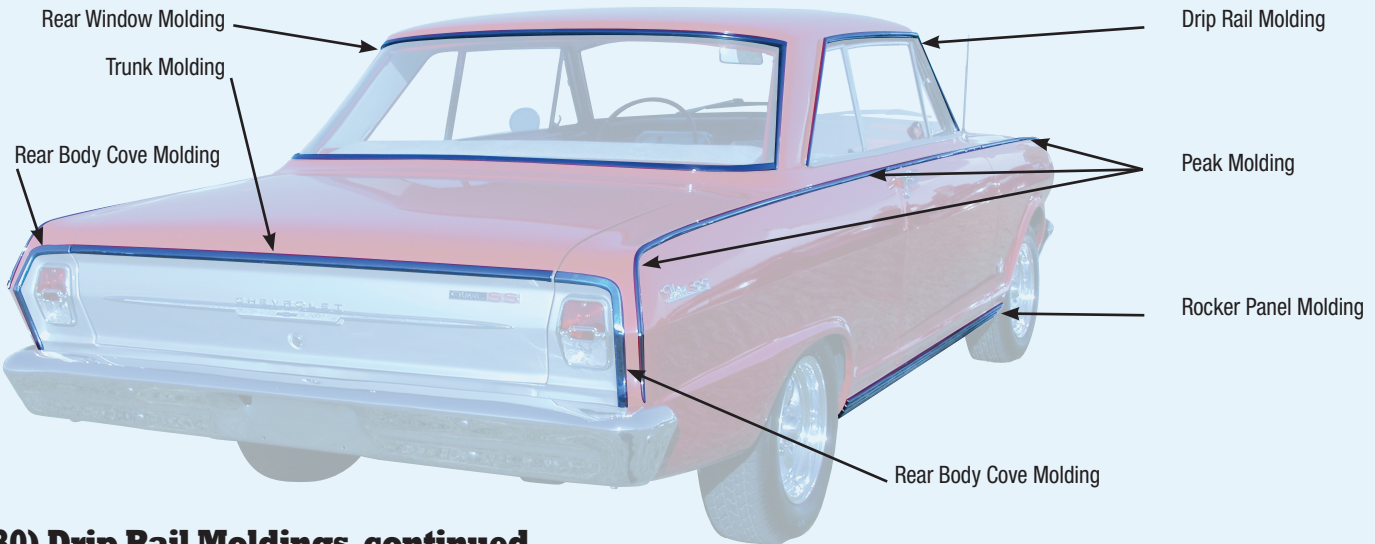

Moldings

630) Drip Rail Moldings, continued

Pillar Post Exterior Molding		
67-69 LH/RH Pair.....	W-174	$28.99
67-69 LH.....	W-124B	$14.99
67-69 RH.....	W-124A	$14.99
Drip Rail Molding Screw Set		
67-69 24-Piece Set.....	R-220	$21.99

635) Vinyl Top Moldings

Chevelle

Front Corner Molding		
70-72 LH/RH Pair (pictured)...	C-D-4724	$38.99
Rear Corner Molding		
68-69 LH/RH Pair		
(pictured).....	C-D-4723	$74.99
70-72 LH/RH Pair.....	C-D-4725	$79.99

El Camino

68-72 LH/RH Pair.....	C-D-3455	$109.99

GTO / Skylark / Cutlass

66-67 4-Piece Set.....	P-G241008	$149.99

Camaro / Firebird

67-68 with Hardware, LH/RH Pair.....	K-K863	$139.99
69 Camaro, with Hardware, LH/RH, 4-Piece Set.....	K-K653	$128.99

298) Exterior Trim Hardware

Nova

Upper Side Reveal Molding Clip

62-65 8-Piece Set.....	C-D2-1705	$18.99
66-67 10-Piece Set.....	C-D2-1715	$23.99