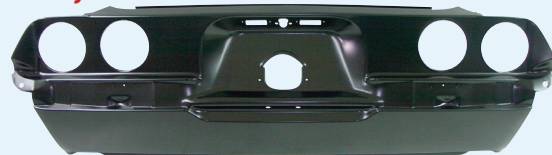

900) Rear Body / Taillight Panels

Camaro, continued

70-73 (pictured).....	900-3570	$139.99
74-77	X900-3574	$86.99
78-81	X900-3578	$86.99

Firebird

67-68	900-5567	$149.99
69	X900-5569	$249.99

Impala

63	X900-3963	$86.99
64	X900-3964	$86.99

960) Rear Valance Panel

Chevelle

70	960-3470	$79.99

810) Rear Body Panel Brace / Trunk Latch Support

Nova

68-72 (left).....	810-3068	$38.99

Chevelle

66 Center (bottom).....	810-3466	$38.99
68-69 (right).....	810-3468	$35.99