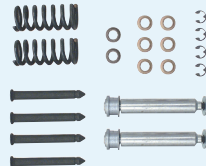

Camaro / Firebird

68-69 (does both lower hinges) (pictured)	K-K106	\$39.99
--	--------	---------

Hinge Pin & Bushing Repair Kit

4 Pins & 8 Bushings

Nova

68-74 (pictured)	W-314	\$16.99
------------------	-------	---------