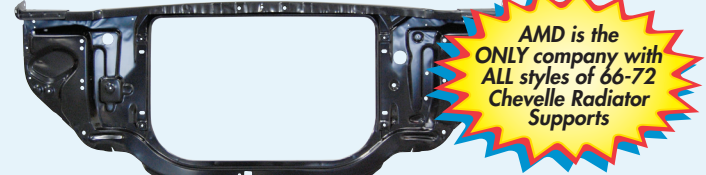

350) Radiator Supports

Nova

68-74 fits SB or BB  350-3068 \$129.99

350) Radiator Supports, continued

Chevelle / El Camino

66 (pictured)  350-3466 \$129.99

67  350-3467 \$129.99

68 HD Cooling  350-3468-1 \$129.99