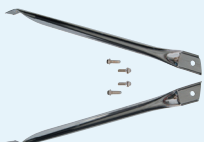

- 66-72 LH/RH Pair (pictured)C-P-3900 \$18.50

Monte Carlo

- 70-72 LH/RH Pair (pictured)C-P-3900 \$18.50

Fender Bar Set

Camaro / Firebird

- 67-69 with Bolts, BlackW-656 \$19.99
 67-69 with Bolts, Chrome
 (pictured).....W-653 \$24.99