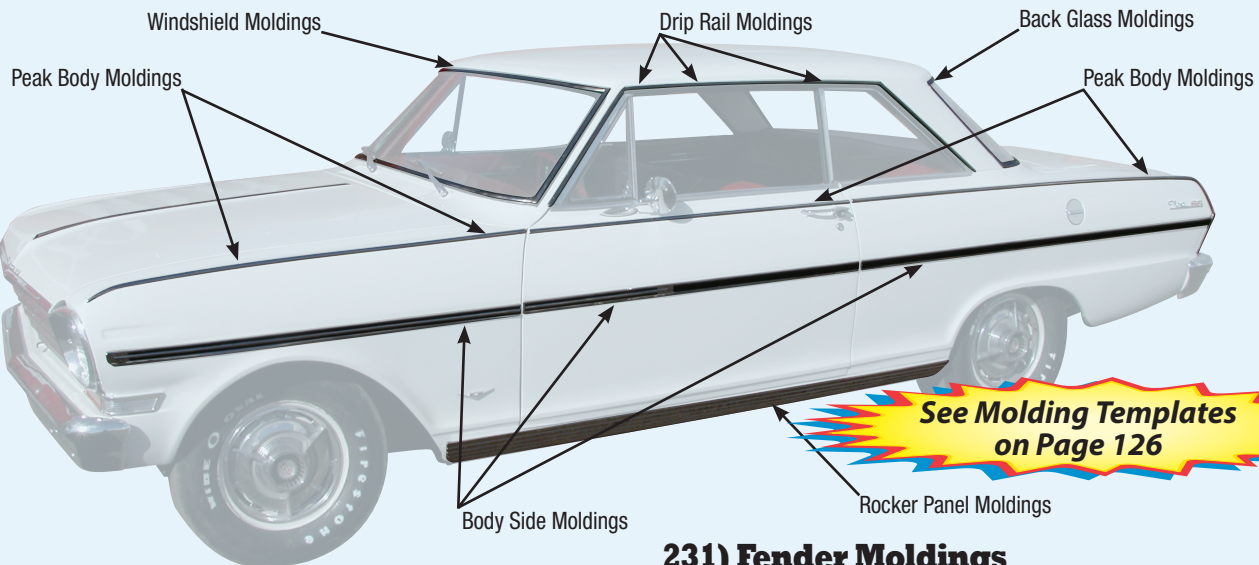

(833) 404-4445

Moldings

230) Wheel Opening Moldings, Front

Chevelle

68-69	Front & Rear, 4-Piece Set..	R-925	\$219.99
70-72	Front & Rear, 4-Piece Set.....	R-930	\$179.99

Camaro

67-68	except 68 RS, OE Style, 4-Piece Set	W-932	\$189.99
67-68	except 68 RS, Front, LH, OE Style.....	W-932A	\$69.99
67-68	except 68 RS, Front, RH, OE Style	W-932C	\$69.99
68	RS, OE Style, 4-Piece Set (pictured).....	W-933	\$189.99
69	OE Style, 4-Piece Set.....	W-934	\$189.99