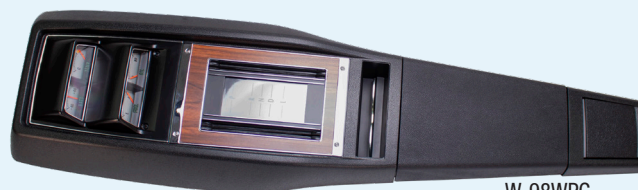

491) Console Parts, continued Camaro, continued

W-98WPG

1. 69 Manual Transmission, Assembled W-98MK $549.99
   69 Manual Transmission, Assembled,
   with Gauges W-98WMK $849.99
   69 Powerglide, Assembled..... W-98PG $499.99
   69 Powerglide, Assembled, with Gauges W-98WPG $849.99
   69 TH 350/400, Assembled W-98TH $499.99
   69 TH 350/400, Assembled, with Gauges W-98WTH $849.99
   70-72 ..... K-3975798 $399.99
   73-81 4-Speed K-469930 $319.99
   73-81 Automatic Transmission..... K-469937 $319.99

Floor Console Hardware

Camaro

- 68-69 47-Piece Set..... W-491 $15.99