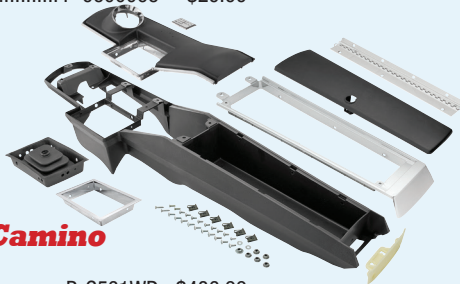

Console & Parts

491) Console Parts, continued

Console Housing

Nova
68-72 Console Housing W-481 $149.99

Camaro

68-69 Top Shell & Bottom Housing W-896 $184.99

Console Base

Nova
66-67 Automatic Transmission C-J2-3561 $199.99
66-67 4-Speed (pictured) C-J2-3553 $199.99

Chevelle / El Camino

66-67 4-Speed Console P-9507993 $219.99
66-67 Automatic Transmission P-9507992 $209.99
68-72 ..... P-9508001 $189.99

Monte Carlo

70-72 ..... P-9508001 $189.99

Console Base Trim

Chevelle / El Camino
68-72 ..... P-9500063 $29.99

Monte Carlo
70-72 ..... P-9500063 $29.99

Center Console Set, Complete

Chevelle / El Camino
66-67 4-Speed (pictured) P-C561WD $486.99
66-67 Automatic Transmission P-C567WD $479.99
68 4-Speed P-C6872A $389.99
68 Powerglide P-C6872C $469.99
68 Turbo, Green Letters P-C6872J $469.99
69 4-Speed P-C6872E $389.99
69 Powerglide P-C6872G $469.99
69 Turbo, Green Letters P-C6872K $469.99
70 Powerglide P-C6872H $489.99
70 Turbo, Green Letters P-C6872L $479.99
70-72 4-Speed P-C6872F $389.99
71-72 Turbo, White Letters P-C6872M $479.99

Monte Carlo

70 Powerglide P-C6872D $489.99
70 Turbo, Green Letters P-C6872I $479.99
70-72 4-Speed P-C6872B $419.99
71-72 Turbo, White Letters P-C6872N $479.99

Firebird

68-69 Automatic Transmission, Burlwood K-9793278 $589.99
68-69 Manual Transmission, Burlwood K-9793279 $589.99
70-79 Automatic Transmission K-10009290R $319.99
70-79 Manual Transmission K-10009289R $319.99