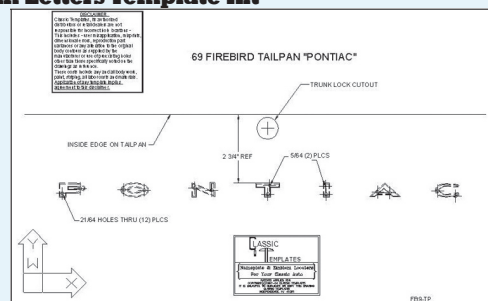

Trunk Emblem Template Kit

70	Emblem.....	W-1241	$16.99

GTO

66	Fender Template Kit.....	W-824	$21.99
66	Quarter Panel Template Kit.....	W-825	$21.99
70-73	Deck Lid Emblem Template Kit	W-823	$26.99

Camaro

67	RS 327 Emblem.....	W-701	$24.99
67	SS-350 Emblem	W-702	$24.99
67	SS-396 Emblem	W-703	$24.99
67	Standard 327 Emblem	W-700	$24.99
68	RS 327 Emblem.....	W-706	$24.99
68	SS-350 Emblem	W-707	$24.99
68	SS-396 Emblem	W-708	$24.99
68	Standard 327 Emblem.....	W-705	$24.99
68	Z-28 Emblem	W-709	$24.99
68	Z-28/RS Emblem.....	W-710	$24.99
69	302 Cowl Hood Emblem	W-723	$16.99
69	RS 307 Emblem.....	W-718	$23.99
69	RS 327 Emblem.....	W-717	$23.99

997) Template Kits, continued

Emblem Template Kits

Camaro, continued

69	RS 350 Emblem.....	W-716	$23.99
69	SS-350 Emblem	W-720	$24.99
69	SS-396 Emblem	W-719	$24.99
69	Standard 250 Emblem.....	W-714	$23.99
69	Standard 307 Emblem.....	W-712	$23.99
69	Standard 327 Emblem.....	W-715	$24.99
69	Standard 350 Emblem.....	W-713	$24.99
69	Z-28 Emblem	W-722	$24.99
69	Z-28/RS Emblem	W-721	$23.99

Firebird

Fender Script Template Kit

67-68	.....	W-828	$19.99

Firebird

Trunk Lid Template Kit

67-68	"PONTIAC"	W-827	$29.99
69	400	W-821	$19.99

Tailpan Letters Template Kit

69	"PONTIAC"	W-820	$29.99

Decal Template Kits

GTO

69	RAM AIR Hood Decal Template.....	W-822	$24.99

Check our NEW Website for the Latest Updates:
autometaldirect.com