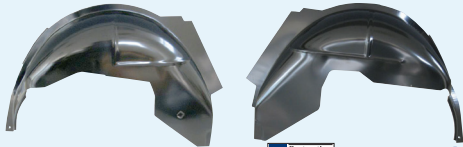

Outer & Inner Wheelhouses

760) Rear Inner Wheelhouses *Nova*

68-72 LH (pictured, left).....		760-3068-L	$99.99
68-72 RH (pictured, right).....		760-3068-R	$99.99