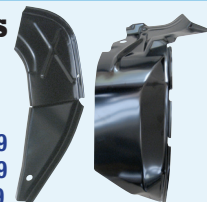

376) Cowl Side Hinge Panels

Chevelle / El Camino / GTO / Skylark / Cutlass

Complete Cowl Side Front Panels

66-67 LH (left) 376-3466-1L $59.99
66-67 RH w/o AC 376-3466-1R $59.99
68-72 LH 376-3468-1L $119.99
68-72 RH 376-3468-1R $119.99