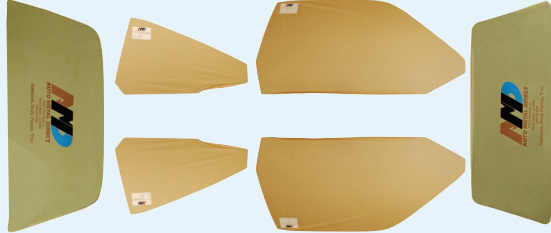

Complete Glass Kits

Now, get great fitting glass for your GM muscle car, with premium quality, reproduction glass from the restoration professionals at AMD! All of the glass kits are manufactured on AMD's exclusive tools and features thicker glass than other reproductions on the market. We offer most 2-Door Coupe, Convertible, and 2-Door Sedan (post) GM applications including X, B, and F body applications. Available in clear or factory tint with shaded upper band on windshields. All kits ship truck freight and incur an additional $60.00 boxing charge to protect the fragile glass during shipment.

499) Complete Glass Kits

All Full Glass Kits carry an additional packing fee of $60.

Nova

Sedan

62-64 Clear	499-3062-CSS	$769.99
62-64 Tinted	499-3062-TSS	$769.99
65 Clear	499-3065-CSS	$689.99
65 Tinted	499-3065-TSS	$689.99
66-67 Clear	499-3066-CSS	$689.99
66-67 Tinted	499-3066-TSS	$689.99
68-72 Clear	499-3068-CS	$799.99
68-72 Tinted	499-3068-TS	$799.99
70-72 Clear, with Antenna	499-3070-CS	$799.99
70-72 Tinted, with Antenna	499-3070-TS	$799.99

Coupe

62-65 Clear	499-3062-CS	$769.99
62-65 Tinted	499-3062-TS	$769.99
66-67 Clear	499-3066-CS	$689.99
66-67 Tinted	499-3066-TS	$689.99

Chevelle

All Full Glass Kits carry an additional packing fee of $60.

Sedan

66-67 Clear	499-3466-CSS	$779.99
66-67 Tinted	499-3466-TSS	$779.99
68-69 Clear	499-3468-CSS	$799.99
68-69 Tinted	499-3468-TSS	$799.99

Coupe

64-65 Clear (3 holes)	499-3464-3CS	$759.99
64-65 Clear (no holes)	499-3464-CS	$759.99
64-65 Tinted (3 holes)	499-3464-3TS	$759.99
64-65 Tinted (no holes)	499-3464-TS	$759.99
66-67 Clear	499-3466-CS	$779.99
66-67 Tinted	499-3466-TS	$779.99
68 Clear	499-3468-CS	$799.99
68 Tinted	499-3468-TS	$799.99
69 Clear	499-3469-CS	$789.99
69 Tinted	499-3469-TS	$789.99
70-72 Clear (8 holes)	499-3470-8CS	$789.99
70-72 Clear (8 holes) without Antenna	499-3470-1CS	$789.99
70-72 Tinted (8 holes)	499-3470-8TS	$789.99
70-72 Tinted (8 holes) without Antenna	499-3470-1TS	$789.99

All glass kits are shipped
TRUCK FREIGHT.

499) Complete Glass Kits

All Full Glass Kits carry an additional packing fee of $60.

A SEDAN has a post between the door and quarter glass.
COUPES and HARDTOPS have no post. All glass is for
2-Door cars unless noted.

Chevelle, continued

Convertible

64-65 Clear (no holes)	499-3464-CVS	$569.99
64-65 Tinted (no holes)	499-3464-TVS	$569.99
64-65 Clear (3 holes)	499-3464-3CVS	$569.99
64-65 Tinted (3 holes)	499-3464-3TVS	$569.99
66-67 Clear	499-3466-CVS	$629.99
66-67 Tinted	499-3466-TVS	$629.99
69 Clear	499-3469-CVS	$449.99
69 Tinted	499-3469-TVS	$449.99
70-72 Clear (8 holes) with Antenna	499-3470-8CVS	$589.99
70-72 Tinted (8 holes) with Antenna	499-3470-8TVS	$589.99

El Camino

64-67 Clear	499-3764-CS	$549.99
64-67 Tinted	499-3764-TS	$549.99
68-72 Clear, without Antenna	499-3768-CS	$589.99
68-72 Tinted, without Antenna	499-3768-TS	$589.99
70-72 Clear, with Antenna	499-3770-CS	$589.99
70-72 Tinted, with Antenna	499-3770-TS	$589.99

GTO

Sedan

64-65 Clear	499-5464-CSS	$789.99
64-65 Tinted	499-5464-TSS	$789.99
68-72 Clear	499-5468-CSS	$849.99
68-72 Tinted	499-5468-TSS	$849.99
70-72 Clear, with Antenna	499-5470-CSS	$849.99
70-72 Tinted, with Antenna	499-5470-TSS	$849.99

Coupe