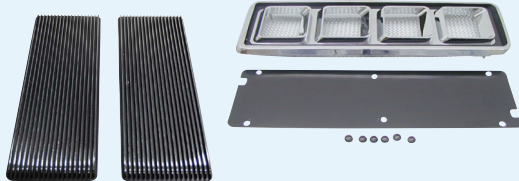

Camaro

67-69 SS Insert Set (pictured, left).....320-3567-S $119.99
67-69 SS Louver Drains..... K-3903974 $9.99
68-69 SS 4-Port Insert Set, LH & RH Inserts, Screens & Backing Plates (pictured, right)..... W-485 $169.99