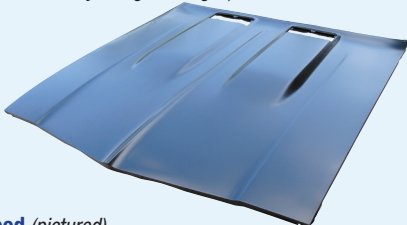

69	SS Hood (pictured) (Fits 68 Models by using 69 Hinges)	300-3469-1	$279.99
70	SS, Domed Hood	300-3470-1	$299.99
70	SS, Functional Cowl Hood, with Hood Pin Holes	300-3470-2	$299.99
71-72	SS, Domed Hood	300-3471-1	$299.99
71-72	SS, Functional Cowl Hood, with Hood Pin Holes	300-3471-2	$299.99