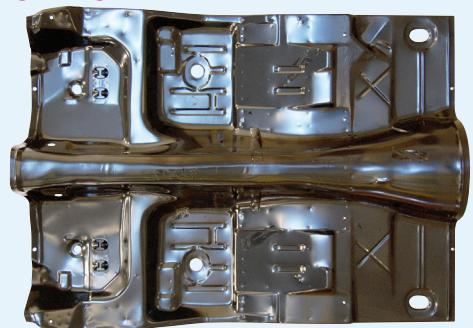

All full floor pans are shipped TRUCK FREIGHT.

Camaro / Firebird

67-69	with Braces (includes Convertible Plates).....		400-3567	\$299.99
70-74	with Braces (pictured).....		400-3570	\$499.99

Chevy Full Size