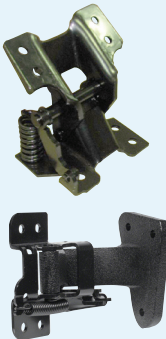

Chevy Full Size

Front Door

61-64 LH (pictured)	K-K232	$99.99
61-64 RH	K-K233	$99.99

521) Lower Door Hinge Rebuild Kit

Does both Lower Hinges

Nova

68-74 (pictured)	K-K106	$39.99