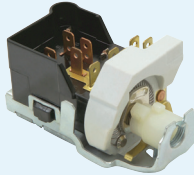

Headlamp Switch

Camaro

68-69	RS, 7 Pin, without Gauges		K-1995191	$36.99
68-69	RS, 8 Pin with Console Gauges (pictured)		K-1995192	$36.99

Headlamp Switch Hardware

Nova

68	Mounting Nut		K-3916710	$9.99
69-74	Switch Nut		K-3919021	$7.99

Camaro

67-68	Switch Nut		K-3904861	$8.99
67-68	Chrome Nut		W-078	$8.99
69-81	Switch Nut		K-3919021	$7.99

Firebird

67-68	Switch Nut		K-1945071	$9.99
70-81	Mounting Nut		K-482475	$8.99

Windshield Wiper Knob

Nova

67	Chrome (above)		W-214	$7.99
69-71	(below)		W-578	$4.99

Chevelle / El Camino

67	Chrome (above)		W-214	$7.99
69-71	Chevelle (below)		W-578	$4.99