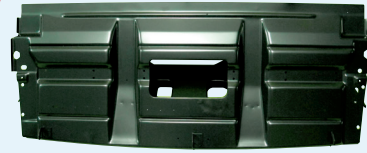

Rear Seat

639) Rear Seatback Brace

Attaches Package Tray Panel to Under Seat Pan

Chevelle / GTO / Skylark / Cutlass

fits all models Except Convertible

66-67 Package Tray Floor X Brace.....639-3466-P $26.99

Camaro / Firebird

67-69 2-Piece Set (pictured).....X639-3567-P $74.99

638) Seat Mount Rear Panel

Camaro / Firebird

67-69 Convertible Only (pictured)..... X638-3567 $289.99

Deck Filler Panels & Accessories

Window channels often fill up with moisture and debris, and eventually rust through at the bottom and corners. The bottom window channel on some GM cars is a part of the Rear Deck Filler Panel. This component usually includes both the lower rear windshield panel and the upper decklid channel. Both channels are subject to moisture retention. Made on our own steel tools, these premium panels are sure to please. **Please note that the deck filler panels with a part number starting with "X" (instead of a number) are not made by AMD and may not meet the same quality standards as the panels we produce.**