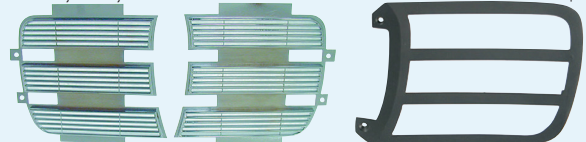

69	RS, Inner, Chrome, LH/RH Pair (pictured, left)	W-579	$94.99
69	RS, Inner, Chrome, LH.....	W-579B	$48.99
69	RS, Inner, Chrome, RH.....	W-579A	$48.99
69	RS, Outer, LH (pictured, right).....	W-102B	$29.99
69	RS, Outer, RH.....	W-102A	$29.99

Headlamp Door Hinge

Camaro

69	RS, sold each (pictured).....	W-189	$24.99	
67-69	RS, Hinge Bolt with Nut.....	W-164	$4.99	
67-68	RS, Headlamp Door Hinge Plate, LH=RH, Sold each	W-389	$19.99	

Headlamp Door Hardware

Camaro

68	RS, Door Stop Bracket, 32-Piece Set (pictured, left)	W-399	$24.99	
68-69	RS, Headlamp Door Bumper, 4-Piece Set.....	W-386	$5.50	
69	RS, Headlamp Door Stop / Core Support Bracket, LH/RH Pair (pictured, right)	W-809	$24.99	
69	Outer-to-Inner Door Hardware, Primered Black, 6-Piece Set.....	H-118	$2.99	

Headlamp Door Bolt

Camaro

67-69	RS, Shouldered.....	W-154	$2.99
67-69	RS, Shouldered, 3-Piece Set.....	W-154B	$7.99