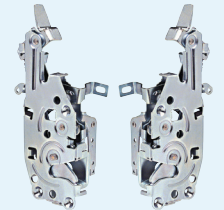

Door Hardware Mounting Bolt Kits

Chevelle

70-72	H-186	\$29.99
-------	-------	---------

Camaro

67	H-181	\$19.99
68-69	H-182	\$19.99
70-81	H-183	\$22.99

535) Door Latch Assemblies

Nova

63-65 2 & 4-Door, LH	X535-3066-L	\$84.99
63-65 2 & 4-Door, RH	X535-3066-R	\$84.99
66-67 2-Door, LH	X535-3066-L	\$84.99
66-67 2-Door, RH	X535-3066-R	\$84.99
69-70 LH (left)	K-8720402	\$74.99
69-70 RH (right)	K-8720401	\$74.99