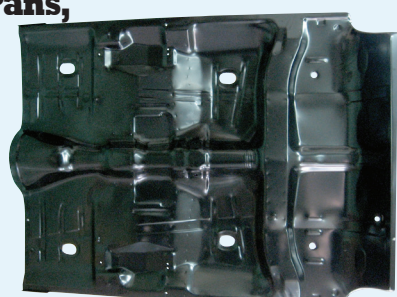

400) Full Floor Pans, OE Style

Nova

68-74	with Braces.....		400-3068	$329.99

Chevelle

with Braces & Inner Rockers

64-67	(pictured).....		400-3464	$499.99
68-72	.....		400-3468	$499.99

El Camino

with Braces & Inner Rockers

64-67	.....		400-3464	$499.99

GTO / Skylark / Cutlass

with Braces & Inner Rockers

64-67	.....		400-3464	$499.99
68-72	.....		400-3468	$499.99

All full floor pans are shipped TRUCK FREIGHT.