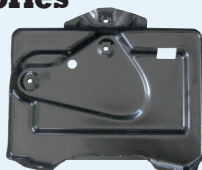

340) Battery Trays & Accessories

Battery Trays

Nova

62-67 ..... X340-3062 $13.99

68-74 (at right)..... 340-3068 $11.99