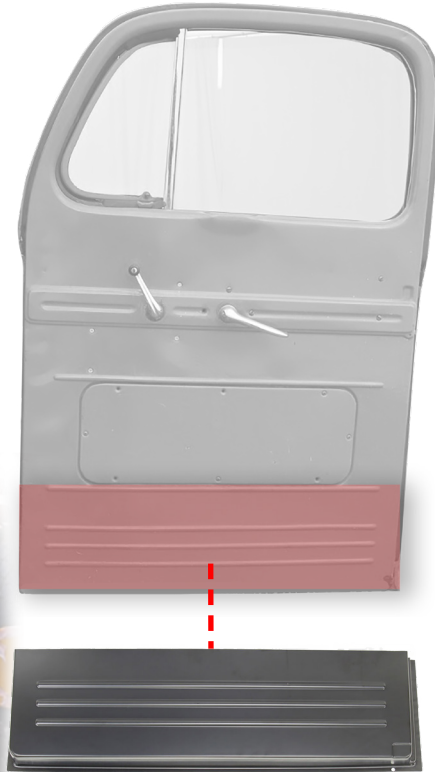

DOORS

1

2

7

8

3

4

5

6

#	YEAR	DESCRIPTION	PART #
1	48-50	Inside Door Bottom - LH	515-4548-L
	48-50	Inside Door Bottom - RH	515-4548-R
2	48-52	Lower Door Skin - LH	516-4548-L
	48-52	Lower Door Skin - RH	516-4548-R
3	48-85	Door Latch Control - LH	535-4548-L
	48-52	Door Latch Control - RH	535-4548-R
4	48-52	Door Check Arm - w/ Bumper - LH or RH	521-4548-I
5	48-52	Door Handle - Outside - LH	X530-4548-L
	48-52	Door Handle - Outside - RH	X530-4548-R
6	48-52	Inside Door Handle - LH or RH	X540-4548
7	48-52	Door Weatherstrip Seal Set - Glue On Door Seals - 6pcs - LH and RH	X580-4548-IS
8	48-52	Door Window Channel Seal Set - 8pcs - LH and RH	R-FT133