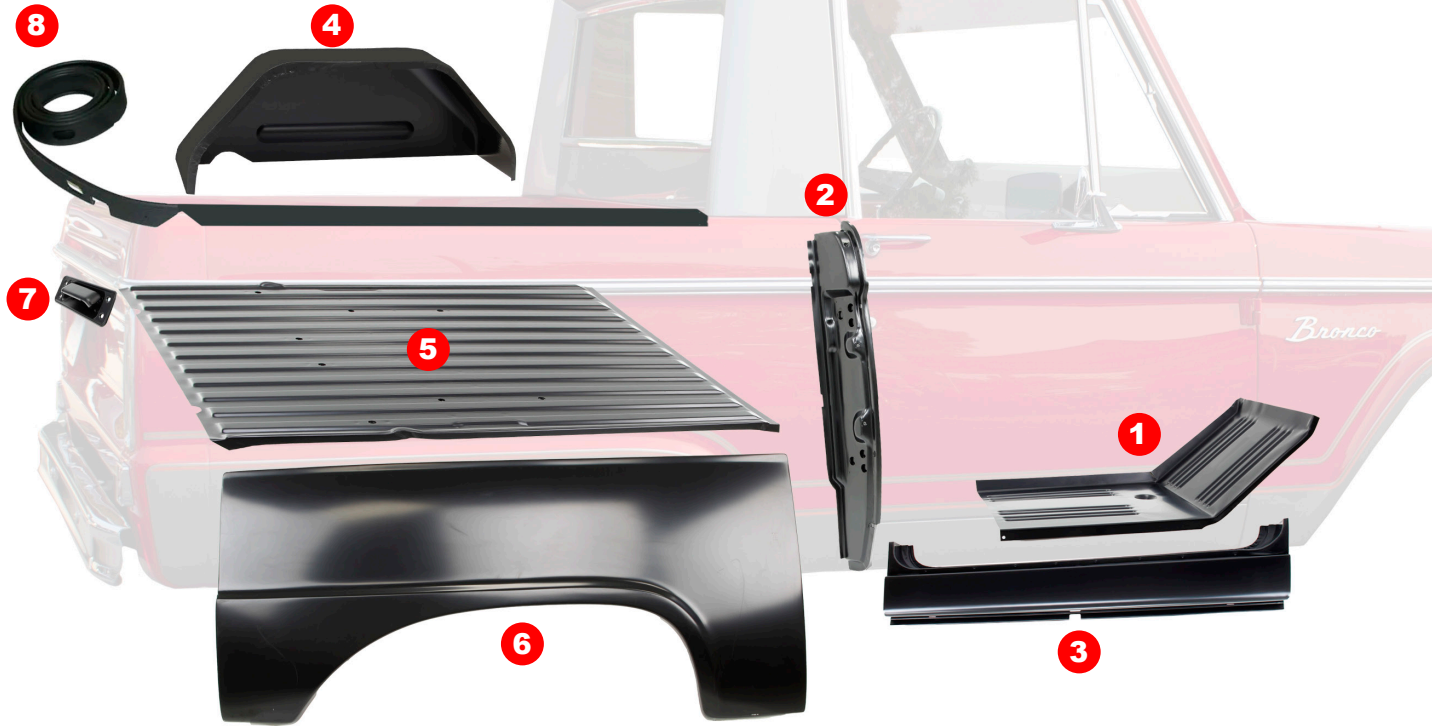

BODY PANELS

#	YEAR	DESCRIPTION	PART #
1	66-77	Floor Pan - LH	405-4666-1L
	66-77	Floor Pan - RH	405-4666-1R
2	66-77	Door Hinge Pillar - LH	376-4666-L
	66-77	Door Hinge Pillar - RH	376-4666-R
3	66-77	Rocker Panel - OE Style	450-4666-I
4	66-77	Bed Wheelhouse - LH	760-4666-L
	66-77	Bed Wheelhouse - RH	760-4666-R
5	66-77	Rear Cargo Floor Pan - w/ Brace	791-4666-I
6	66-76	Lower Quarter Panel - LH	X700-4666-L
	66-76	Lower Quarter Panel - RH	X700-4666-R
7	66-77	Tailgate Handle Assembly - Stainless	927-4564
	66-77	Tailgate Handle Assembly - Black Semi-Gloss	927-4564-B
8	66-77	Hardtop to Quarter Seals - Pair	U-KF4000