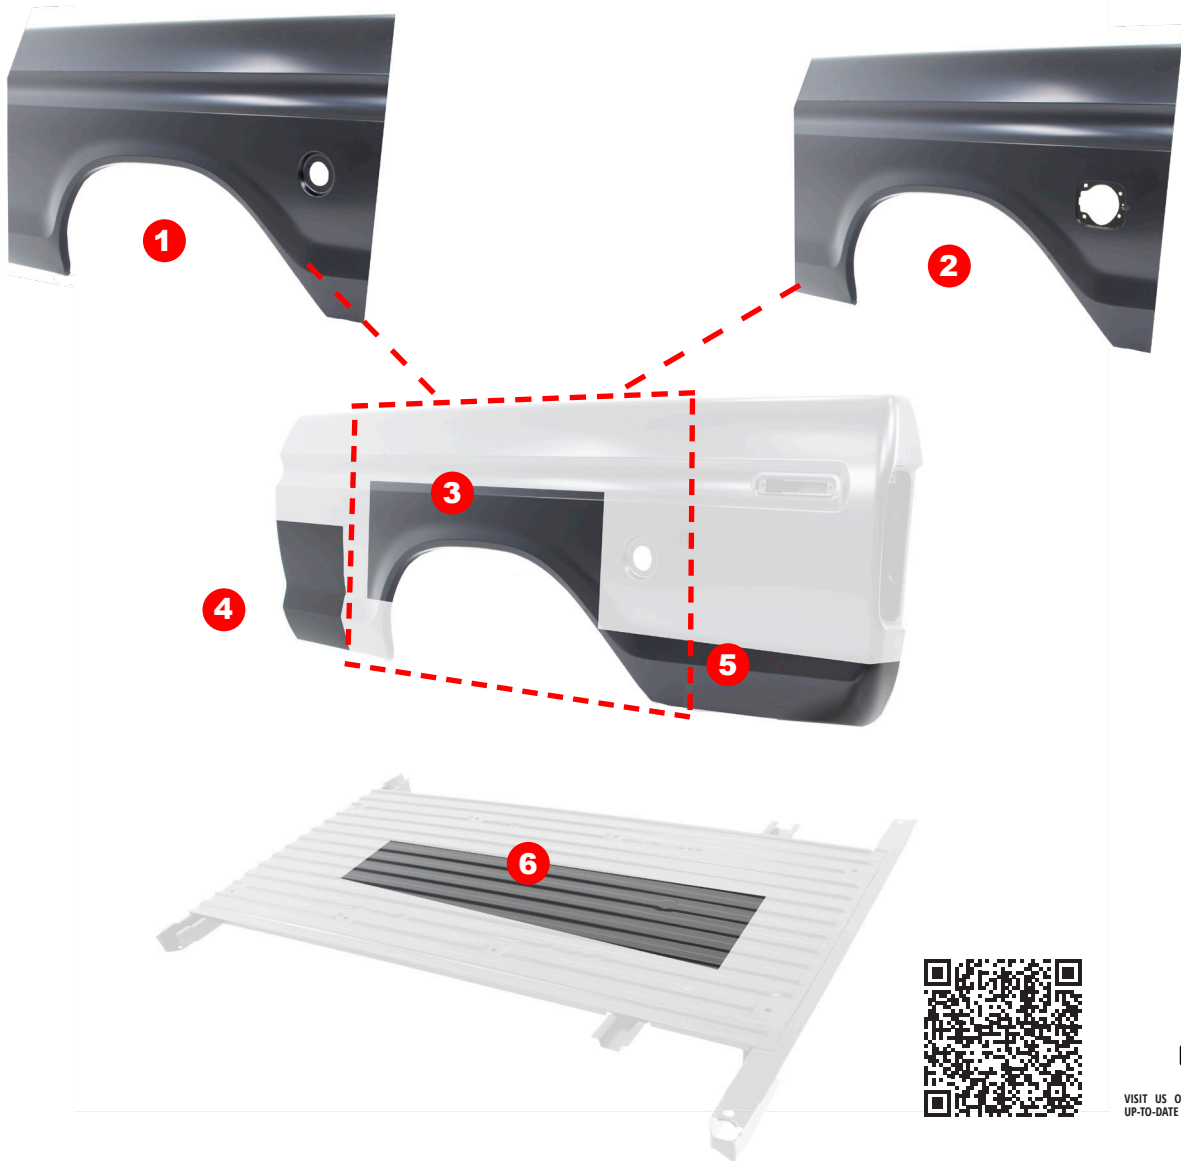

BED REPAIR

**Our bedsides are year specific; however, these bedsides will fit any of the 1973-1979 trucks.
Note: If you are doing a conversion from round fuel hole to square fuel door, you will need to obtain the related components.

#	YEAR	DESCRIPTION	PART #
1	73-76**	Bedside Repair Panel - w/ Round Gas Hole - LH	730-4573-1L
2	77-79**	Bedside Repair Panel - w/ Square Gas Hole - LH	730-4573-2L
	77-79	Bedside Repair Panel - RH	730-4578-R
3	73-79	Upper Wheel Arch Repair Panel - LH	730-4573-L
	73-79	Upper Wheel Arch Repair Panel - RH	730-4573-R
4	73-79	Lower Front Bedside Repair Panel - LH	725-4573-L
	73-79	Lower Front Bedside Repair Panel - RH	725-4573-R
5	73-79	Lower Rear Bedside Repair Panel - LH	755-4573-L
	73-79	Lower Rear Bedside Repair Panel - RH	755-4573-R
6	73-79	Bed Floor Repair Panel - 48"x16"	791-4573