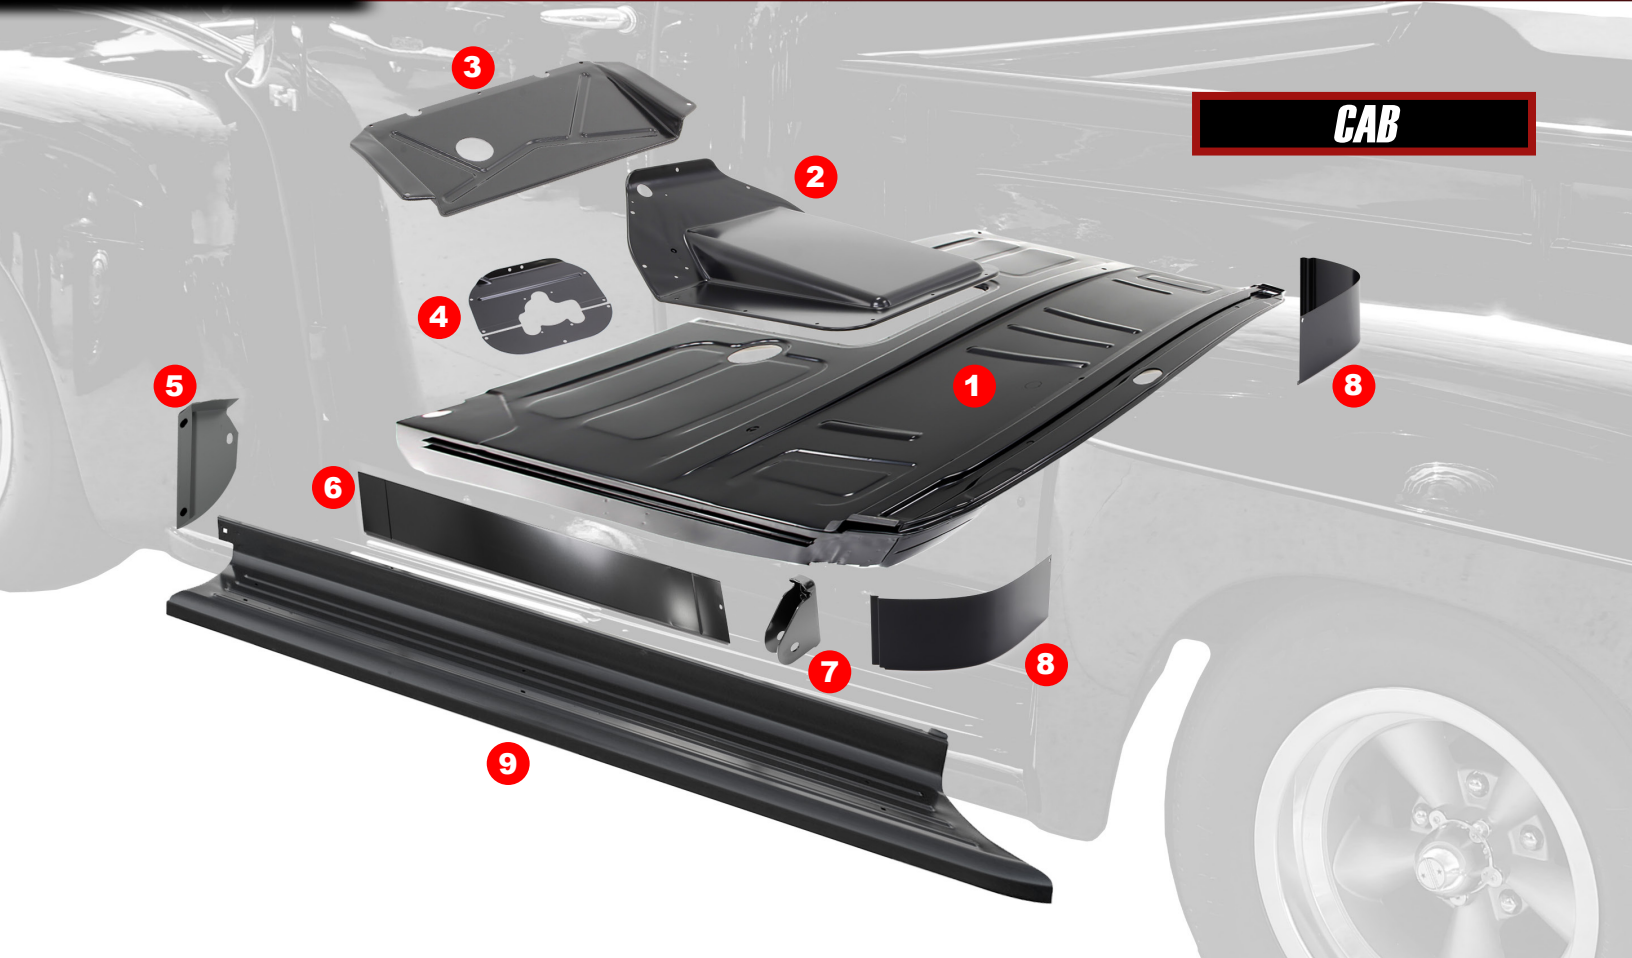

CAB

#	YEAR	DESCRIPTION	PART #
1	48-52	Floor Pan Assembly	400-4548
2	48-52	Transmission Hole Tunnel Cover	415-4548-I
3	48-52	Engine Splash Shield	387-4548-I
4	48-52	Steering Column to Floor Cover Plates	X409-4548-IP
5	48-52	Running Board to Front Fender Filler Panels - Pair	X435-4548-IP
6	48-52	Rocker Panels - Pair	450-4548-P
7	48-52	Cab To Frame Arm Bracket - LH or RH	425-4548
8	48-52	Cab Corner - LH	480-4548-L
	48-52	Cab Corner - RH	480-4548-R
9	48-52	Running Board - LH	722-4548-L
	48-52	Running Board - RH	722-4548-R