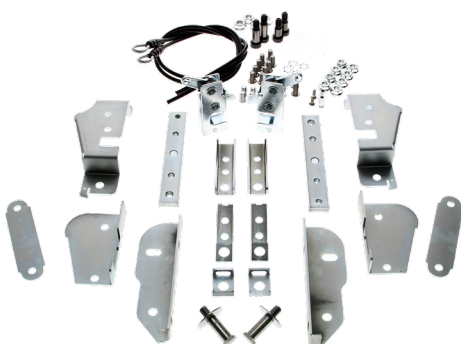

#	YEAR	DESCRIPTION	PART #
1	53-56	Hidden Tailgate Latch Set - Paint to Match	X927-4000-1S
2	53-56	Hidden Tailgate Latch Set - Stainless Hardware	X927-4000-2S
3	53-56	Hidden Tailgate Latch Set - Full Stainless	X927-4000-3S