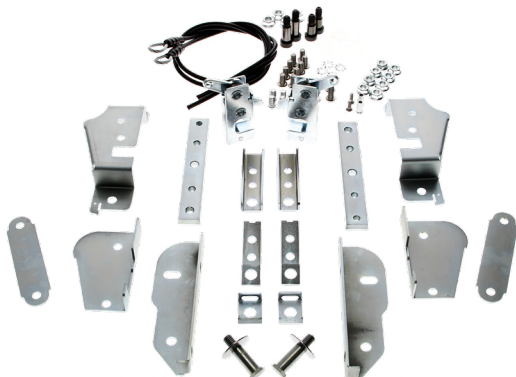

#	YEAR	DESCRIPTION	PART #
1	48-52	Hidden Tailgate Latch Set - Paintable	X927-4000-1S
2	48-52	Hidden Tailgate Latch Set - Stainless	X927-4000-2S
3	48-52	Hidden Tailgate Latch Set - Complete Stainless	X927-4000-3S