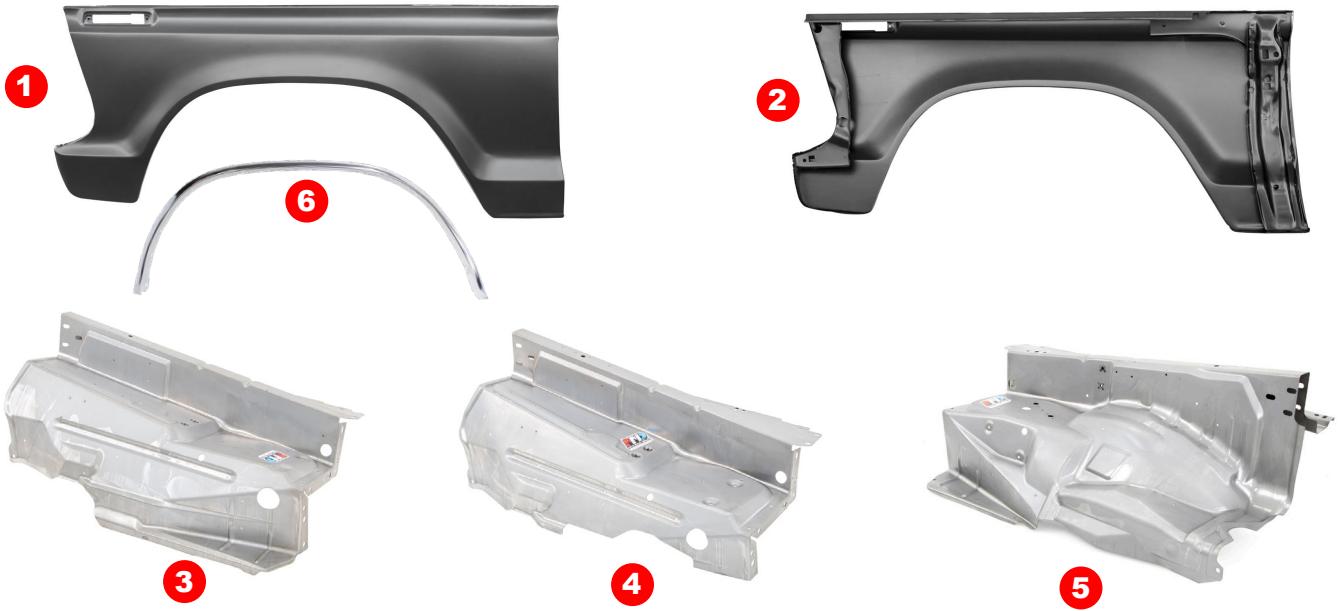

FENDER

#	YEAR	DESCRIPTION	PART #
1	73-79	Front Fender - LH	X200-4573-L
2	73-79	Front Fender - RH	X200-4573-R
3	73-79	Inner Fender - 2WD - LH	250-4573-L
4	73-79	Inner Fender - 4WD - LH	250-4573-4L
5	73-79	Inner Fender - 2WD or 4WD - RH	250-4573-R
6	73-79	Wheel Opening Molding - Front - LH	X230-4573-L
	73-79	Wheel Opening Molding - Front - RH	X230-4573-R