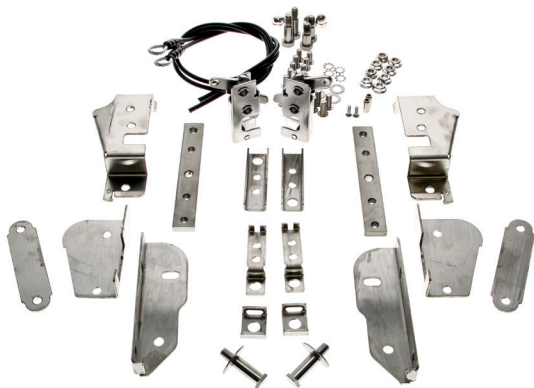

#	YEAR	DESCRIPTION	PART #
1	53-56	Hidden Tailgate Latch Set - Paint to Match	X927-4000-1S
2	53-56	Hidden Tailgate Latch Set - Stainless Hardware	X927-4000-2S
3	53-56	Hidden Tailgate Latch Set - Full Stainless	X927-4000-3S

WARNING: Cancer and Reproductive Harm - www.P65Warnings.ca.gov