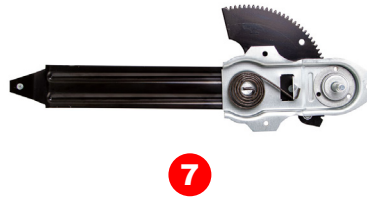

GLASS

VISIT US ONLINE FOR THE MOST
UP-TO-DATE PRICING AND SELECTION

#	YEAR	DESCRIPTION	PART #
1	73-79	Vent Glass - Clear - LH	560-4573-CL
	73-79	Vent Glass - Clear - RH	560-4573-CR
2	73-79	Vent Glass - Green Tint - LH	560-4573-TL
	73-79	Vent Glass - Green Tint - RH	560-4573-TR
3	73-79	Vent Glass Weatherstrip Seal Set	U-KF4901
4	73-77	Vent Window Handle - LH	X561-8068-L
	73-77	Vent Window Handle - RH	X561-8068-R
5	73-79	Door Glass - Front or Rear - Clear - LH	550-4573-CL
	73-79	Door Glass - Front or Rear - Clear - RH	550-4573-CR
6	73-79	Door Glass - Front or Rear - Green Tint - LH	550-4573-TL
	73-79	Door Glass - Front or Rear - Green Tint - RH	550-4573-TR
7	73-79	Window Regulator - LH	X545-4573-L
	73-79	Window Regulator - RH	X545-4573-R
8	73	Window Crank Handle - Clear Knob	X546-4573
	74-79	Window Crank Handle - Black Knob	X546-4574
9	73-79	Vertical Glass Run Channel - LH or RH	X547-4573-I
10	73-79	Door Glass Run Channels - Pair	X552-4573-IP