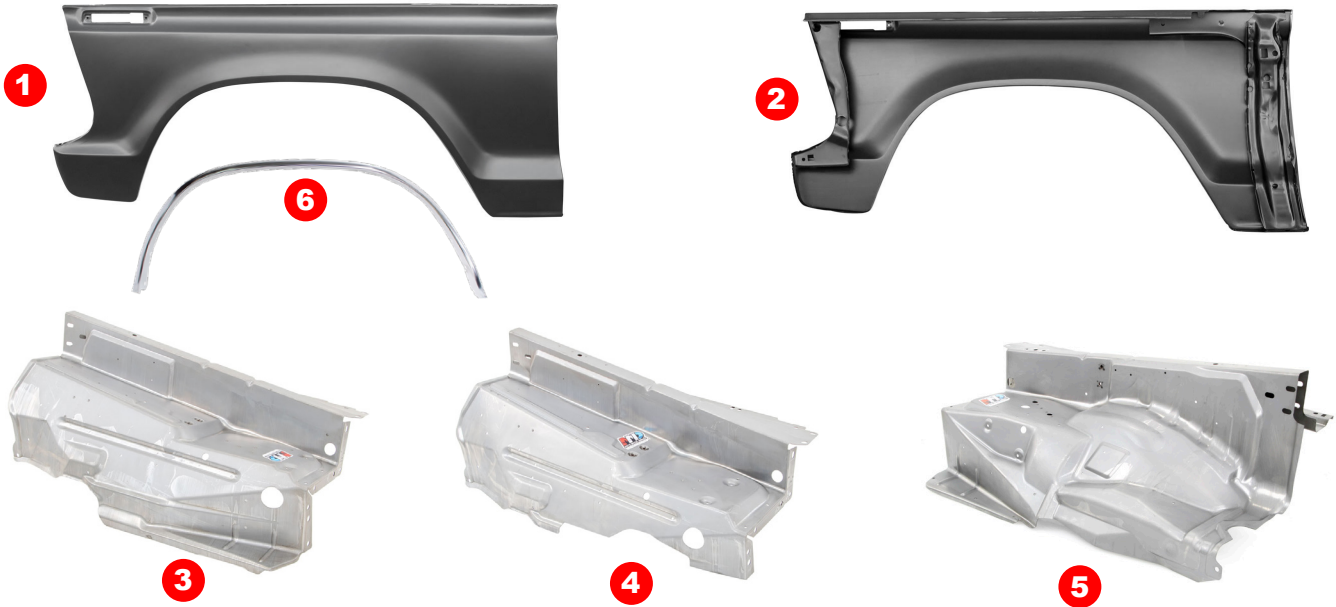

FENDERS

#	YEAR	DESCRIPTION	PART #
1	78-79	Front Fender - LH	X200-4573-L
2	78-79	Front Fender - RH	X200-4573-R
3	78-79	Inner Fender - 2WD - Galvanized - LH	250-4573-L
4	78-79	Inner Fender - 4WD - Galvanized - LH	250-4573-4L
5	78-79	Inner Fender - 2WD or 4WD - Galvanized - RH	250-4573-R
6	78-79	Wheel Opening Molding - Front - LH	X230-4573-L
	78-79	Wheel Opening Molding - Front - RH	X230-4573-R