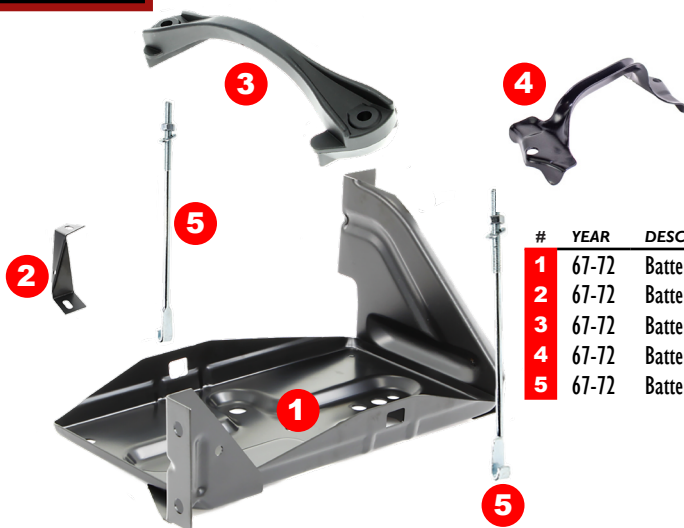

BATTERY TRAY

#	YEAR	DESCRIPTION	PART #
1	67-72	Battery Tray Assembly	340-4567
2	67-72	Battery Hold Down Side Bracket	341-4567
3	67-72	Battery Hold Down Clamp - Plastic	341-4567-1
4	67-72	Battery Hold Down Clamp - Steel	X341-4565-1
5	67-72	Battery Tray J-Bolt - Pair	341-4567-2