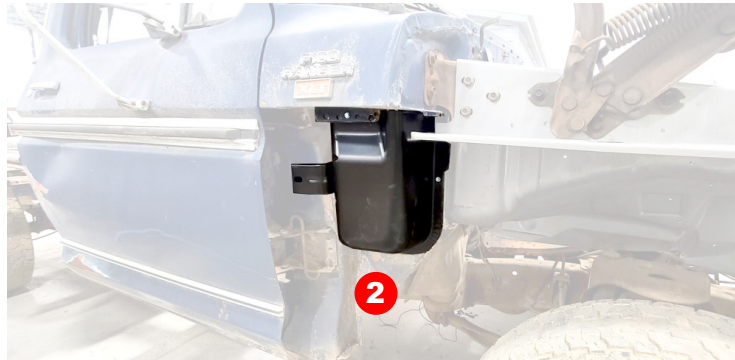

COWL

1

2

#	YEAR	DESCRIPTION	PART #
1	73-79	Cowl Side Air Vent Panel - LH	376-4573-L
2	73-79	Cowl Side Air Vent Panel - RH	376-4573-R