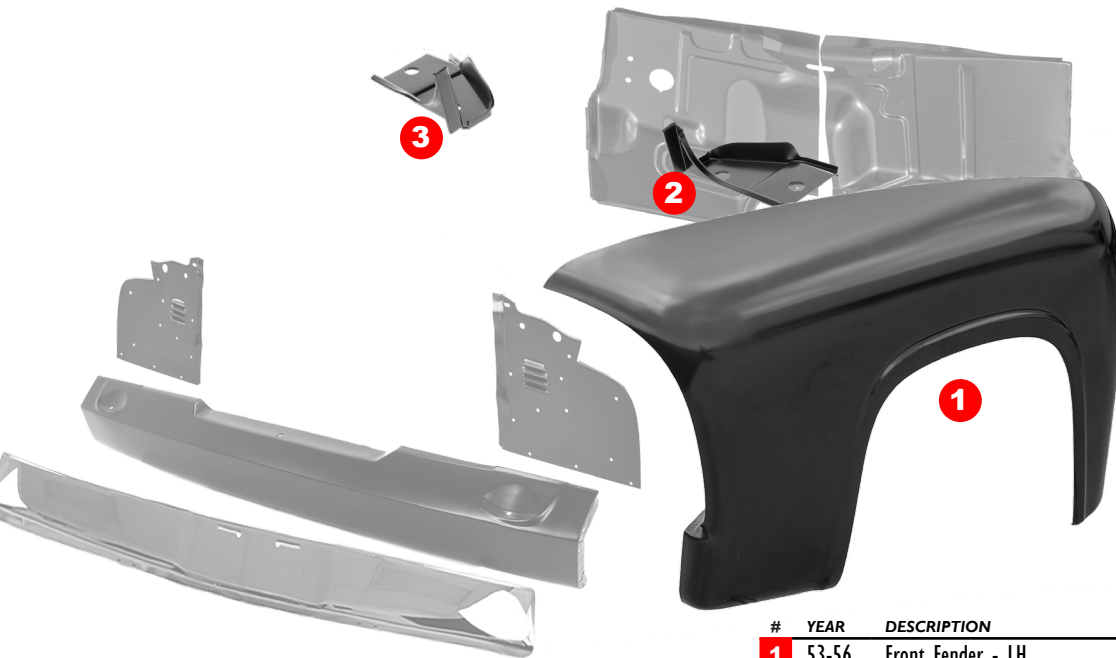

FENDERS

#	YEAR	DESCRIPTION	PART #
1	53-56	Front Fender - LH	200-4553-L
	53-56	Front Fender - RH	200-4553-R
2	53-55	Inner Fender to Cowl Bracket - LH	261-4553-L
3	53-55	Inner Fender to Cowl Bracket - RH	261-4553-R