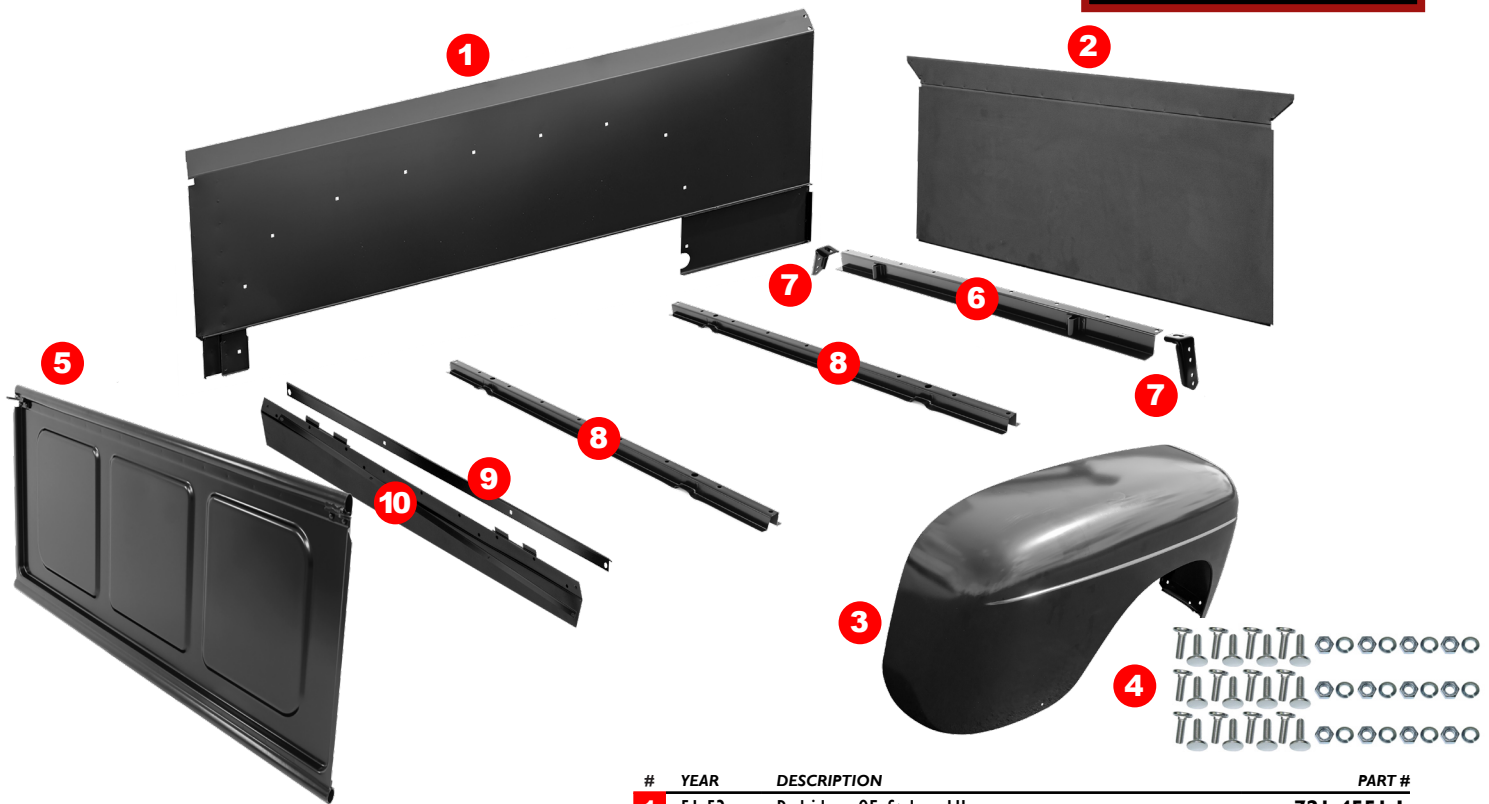

'51-'52 BED

#	YEAR	DESCRIPTION	PART #
1	51-52	Bedside - OE Style - LH	721-4551-L
	51-52	Bedside - OE Style - RH	721-4551-R
2	51-52	Front Bed Panel	715-4551
3	51-52	Rear Fender - LH	780-4551-L
	51-52	Rear Fender - RH	780-4551-R
4	48-52	Rear Fenders Bolt Set - 72pcs - LH and RH	X780-4548-S
5	51-52	Tailgate - Plain	925-4551-1
6	51-52	Bed Cross Sill - Front	716-4551-1
7	51-52	Bed Cross Sill Bracket - Front	716-4548-12
8	51-52	Bed Cross Sill - Center	716-4551-2
9	51-52	Bed Cross Sill - Rear	716-4553-3
10	51-52	Bed Board End Cap - Polished Stainless	716-4553-4PS
	51-52	Bed Board End Cap - Stainless	716-4553-4SS
	51-52	Bed Board End Cap - Steel	717-4551-4