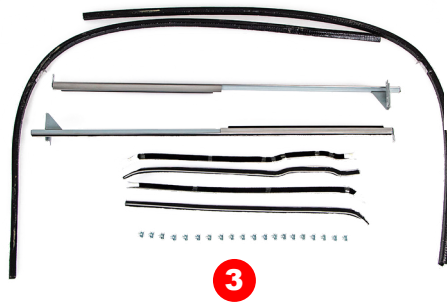

GLASS

#	YEAR	DESCRIPTION	PART #
1	48-52	Door Glass - Front - Clear - LH or RH	550-4548-C
2	48-52	Door Glass - Front - Green Tint - LH or RH	550-4548-T
3	48-52	Door Window Channel Set - LH and RH	552-4548-S
4	48-52	Door Window Regulator - LH	X545-4548-L
	48-52	Door Window Regulator - RH	X545-4548-R
5	48-52	Window Crank Handle - Black Knob - LH or RH	X546-4548