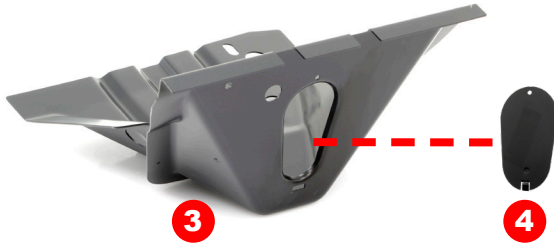

VISIT US ONLINE FOR THE MOST UP-TO-DATE PRICING AND SELECTION

FENDERS

#	YEAR	DESCRIPTION	PART #
1	61-66	Front Fender - LH	X200-4561-1L
2	61-66	Front Fender - RH	X200-4561-1R

CAB

#	YEAR	DESCRIPTION	PART #
3	65-66	Front Cab Mount - OE Style - LH	427-4565-L
	65-66	Front Cab Mount - OE Style - RH	427-4565-R
	65-66	Front Cab Mount - Ipc Universal Style - LH	427-4567-L
	65-66	Front Cab Mount - Ipc Universal Style - RH	427-4567-R
4	65-66	Cab Mount Inspection Plate - LH or RH	427-4565-I
5	61-66	Cab Corner - LH	X480-4561-L
	61-66	Cab Corner - RH	X480-4561-R
6	65-66	Seat Belt Anchor to Floor Pan Reinforcements - 4pcs	407-8963-IS
7	61-66	Rocker Panel - LH or RH	450-4567
8	61-66	Running Board Step Plate Riser - LH	X378-4561-L
	61-66	Running Board Step Plate Riser - RH	X378-4561-R
9	61-66	Running Board Step Plate - LH	X450-4561-1L
	61-66	Running Board Step Plate - RH	X450-4561-1R