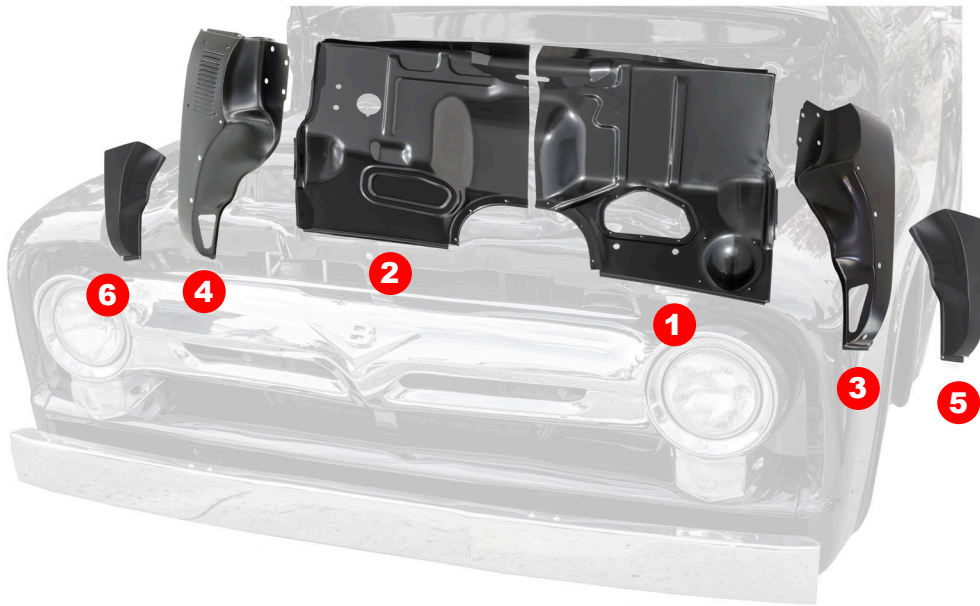

COWL

#	YEAR	DESCRIPTION	PART #
1	53-56	Firewall Repair Panel - LH	370-4553-1L
2	53-56	Firewall Repair Panel - RH	370-4553-1R
3	53-56	Cowl Repair Panel - LH	376-4553-2L
	53-56	Cowl Repair Panel - RH	376-4553-2R
4	53-56	Cowl Repair Panel - Outer Side - w/ Louver - RH	376-4553-3R
5	53-56	Lower Cowl Repair Panel - LH	360-4553-L
6	53-56	Lower Cowl Repair Panel - RH	360-4553-R