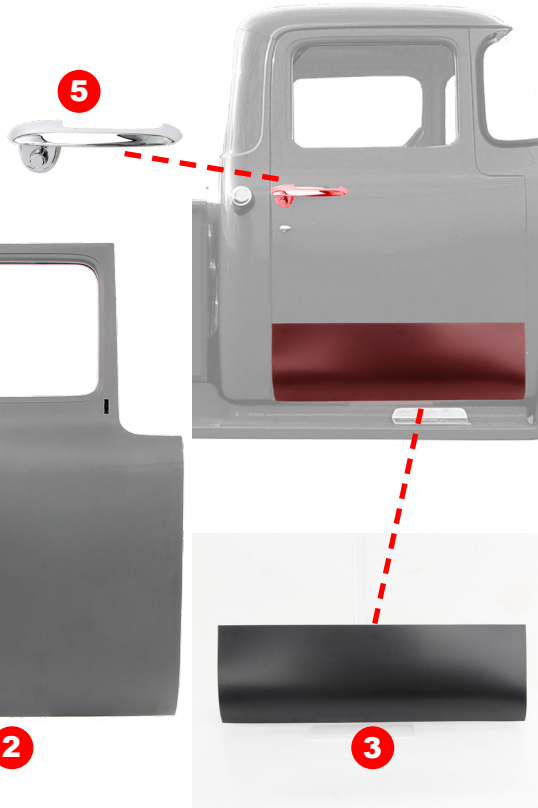

DOORS

3

#	YEAR	DESCRIPTION	PART #
1	53-55	Door Shell - LH	X500-4553-L
	53-55	Door Shell - RH	X500-4553-R
2	56	Door Shell - LH	X500-4556-L
	56	Door Shell - RH	X500-4556-R
3	53-56	Lower Door Skin - LH	516-4553-L
	53-56	Lower Door Skin - RH	516-4553-R
4	53-56	Inner Front Door Bottom Repair Panel - LH	515-4553-L
	53-56	Inner Front Door Bottom Repair Panel - RH	515-4553-R
5	53-56	Door Handle - Outside - LH	525-4553-L
	53-56	Door Handle - Outside - RH	525-4553-R
6	53-56	Door Hinge - Upper or Lower - LH or RH	X520-4553
	53-55	Door Latch - w/ Screws - LH	X535-4553-L
7	53-55	Door Latch - w/ Screws - RH	X535-4553-R
	56	Door Latch - w/ Screws - LH	X535-4556-L
8	56	Door Latch - w/ Screws - RH	X535-4556-R
	53-55	Door Latch Relay - LH or RH	X540-4553-I
9	53-55	Inside Door Handle - LH or RH	X540-4553
	56	Inside Door Handle - LH or RH	X540-4556
10	53-56	Door Mirror - LH or RH	570-4553
11	53-55	Door Weatherstrip Seal Set - Pair	X580-4553-IS
12	56	Door Weatherstrip Seal Set - Pair	X580-4556-IS