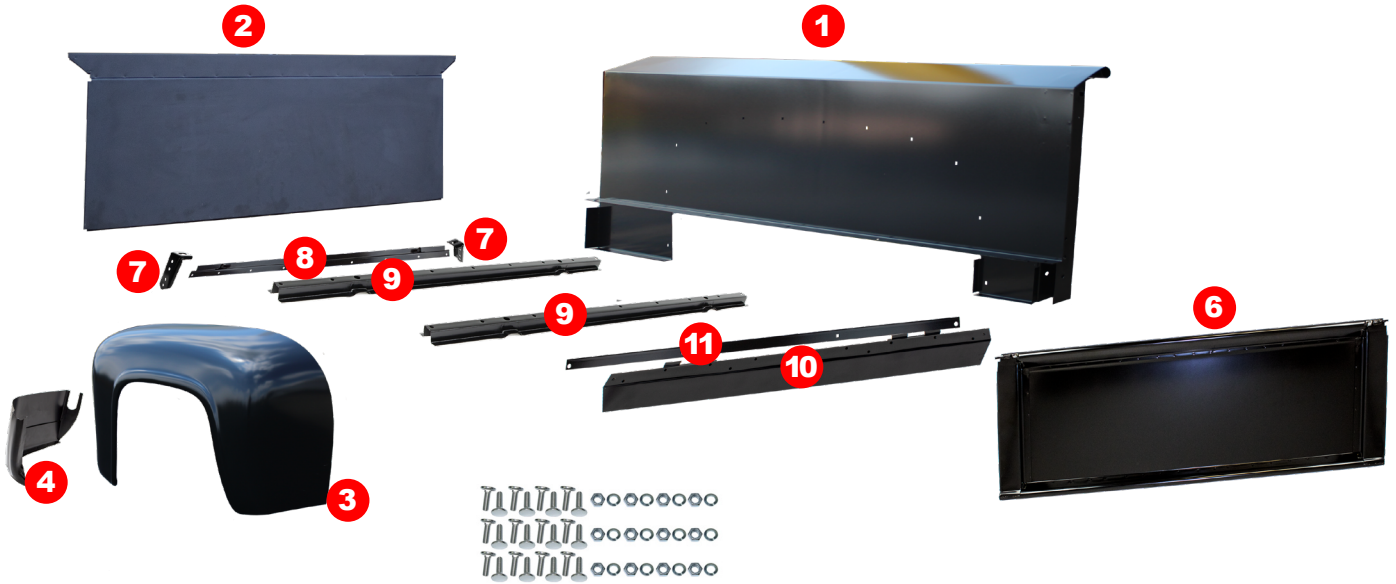

BED

#	YEAR	DESCRIPTION	PART #
1	53-56	Bedside - w/o Stake Pocket Holes - LH	721-4553-L
	53-56	Bedside - w/o Stake Pocket Holes - RH	721-4553-R
2	53-56	Front Bed Panel	715-4551
3	53-56	Rear Fender - LH	780-4553-L
	53-56	Rear Fender - RH	780-4553-R
4	53-56	Rear Fender Patch - Lower Front - LH	204-4553-L
	53-56	Rear Fender Patch - Lower Front - RH	204-4553-R
5	53-56	Rear Fender Bolt Kit - 72pcs - LH and RH	X780-4548-S
6	53-56	Tailgate - w/o Ford Letters	825-4553-1
7	53-56	Bed Cross Sill Bracket - Front - LH or RH	716-4548-12
8	53-56	Bed Cross Sill - Front	716-4553-1
9	53-56	Bed Cross Sill - Center	716-4551-2
10	53-56	Bed Cross Sill - Rear	716-4553-3
11	53-56	Bed Board End Cap - Polished Stainless	716-4553-4PS
	53-56	Bed Board End Cap - Stainless	716-4553-4SS
	53-56	Bed Board End Cap - Steel	717-4551-4