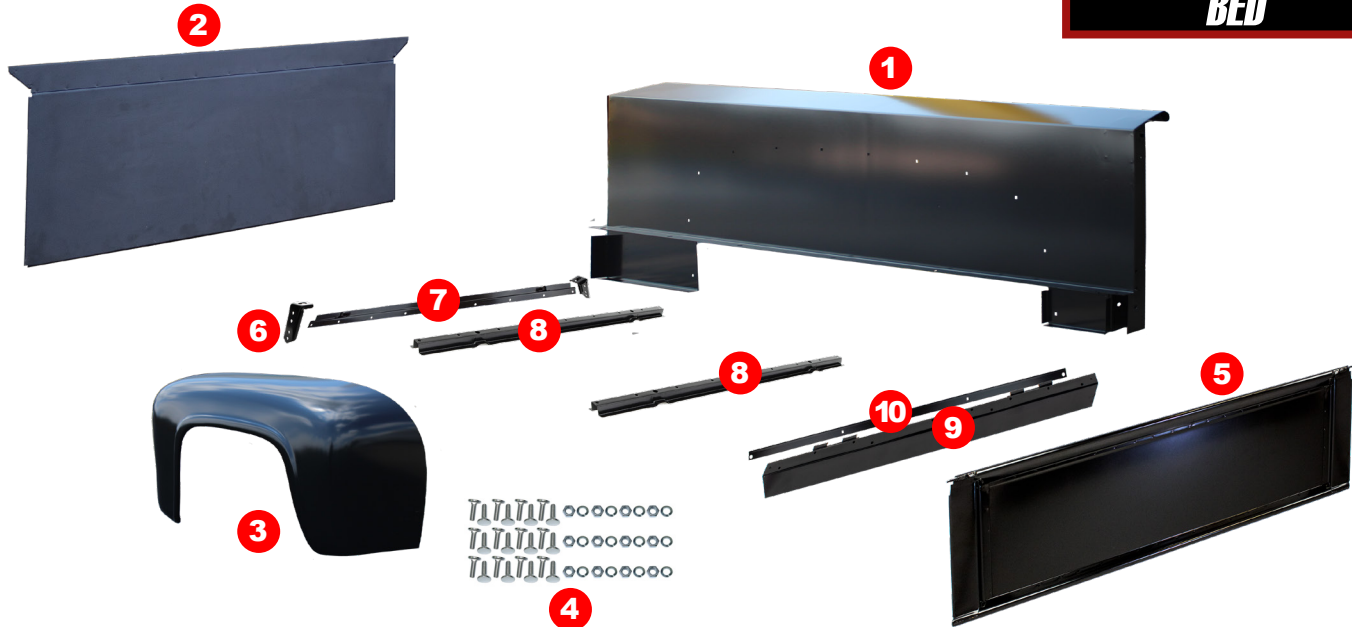

BED

#	YEAR	DESCRIPTION	PART #
1	57-60	Bedside - w/o Stake Pocket Holes - LH	721-4553-L
	57-60	Bedside - w/o Stake Pocket Holes - RH	721-4553-R
2	57-60	Front Bed Panel	715-4551
3	57-60	Rear Fender - LH	780-4553-L
	57-60	Rear Fender - RH	780-4553-R
4	57-60	Rear Fender Bolt Set - 72 pcs	X780-4548-S
5	57-60	Tailgate - w/o Ford Letters	825-4553-1
6	57-60	Bed Cross Sill Bracket - Front - LH or RH	716-4548-12
7	57-60	Bed Cross Sill - Front	716-4553-1
8	57-60	Bed Cross Sill - Center	716-4551-2
9	57-60	Bed Cross Sill - Rear	716-4553-3
10	57-60	Bed Board End Cap - Polished Stainless	716-4553-4PS
	57-60	Bed Board End Cap - Stainless	716-4553-4SS
	57-60	Bed Board End Cap - Steel	717-4551-4