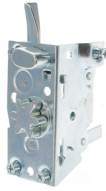

DOORS

7

#	YEAR	DESCRIPTION	PART #
1	53-55	Door Shell - LH	X500-4553-L
	53-55	Door Shell - RH	X500-4553-R
2	56	Door Shell - LH	X500-4556-L
	56	Door Shell - RH	X500-4556-R
3	53-56	Lower Door Skin - LH	516-4553-L
	53-56	Lower Door Skin - RH	516-4553-R
4	53-56	Inner Front Door Bottom Repair Panel - LH	515-4553-L
	53-56	Inner Front Door Bottom Repair Panel - RH	515-4553-R
5	53-56	Door Handle - Outside - LH	525-4553-L
	53-56	Door Handle - Outside - RH	525-4553-R
6	53-56	Door Hinge - Upper or Lower - LH or RH	X520-4553
	53-55	Door Latch - w/ Screws - LH	X535-4553-L
7	53-55	Door Latch - w/ Screws - RH	X535-4553-R
	56	Door Latch - w/ Screws - LH	X535-4556-L
8	56	Door Latch - w/ Screws - RH	X535-4556-R
	53-55	Door Latch Relay - LH or RH	X540-4553-I
9	53-55	Inside Door Handle - LH or RH	X540-4553
	56	Inside Door Handle - LH or RH	X540-4556
10	53-56	Door Mirror - LH or RH	570-4553
11	53-55	Door Weatherstrip Seal Set - Pair	X580-4553-IS
12	56	Door Weatherstrip Seal Set - Pair	X580-4556-IS