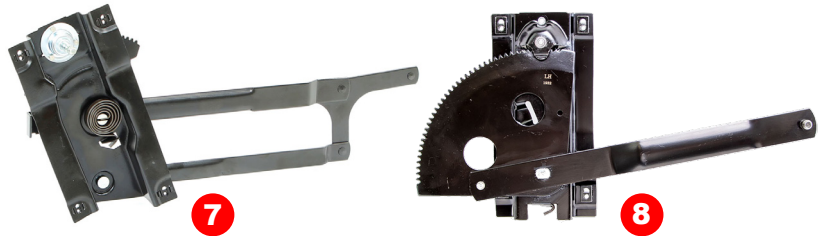

#	YEAR	DESCRIPTION	PART #
5	53-55	Door Glass - Clear - LH or RH	550-4553-C
6	53-55	Door Glass - Green Tint - LH or RH	550-4553-T
	56	Door Glass - Clear - LH or RH	550-4556-C
	56	Door Glass - Green Tint - LH or RH	550-4556-T
7	53-55	Window Regulator - LH	X545-4553-L
	53-55	Window Regulator - RH	X545-4553-R
8	56	Window Regulator - LH	545-4556-L
	56	Window Regulator - RH	545-4556-R
9	53-55	Window Crank Handle - LH or RH	X546-4553
	56	Window Crank Handle - LH or RH	X546-4556
10	53-55	Beltline Molding Set - Black - 4pcs	R-FT101
	56	Beltline Molding Set - Black - 4pcs	R-FT102