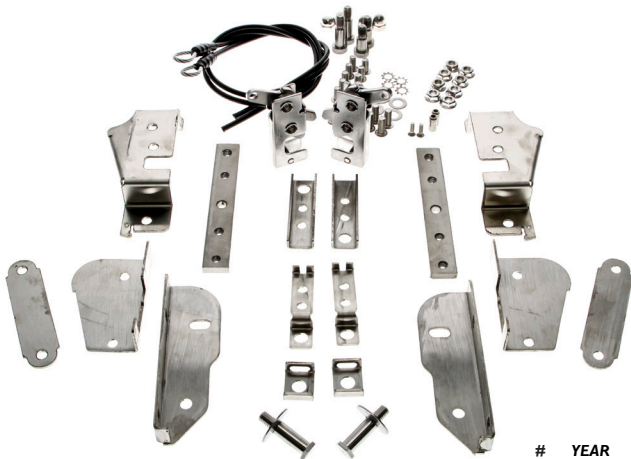

#	YEAR	DESCRIPTION	PART #
1	73-79	Hidden Tailgate Latch Set - Paint to Match	X927-4000-1S
2	73-79	Hidden Tailgate Latch Set - Stainless Hardware	X927-4000-2S
3	73-79	Hidden Tailgate Latch Set - Full Stainless	X927-4000-3S