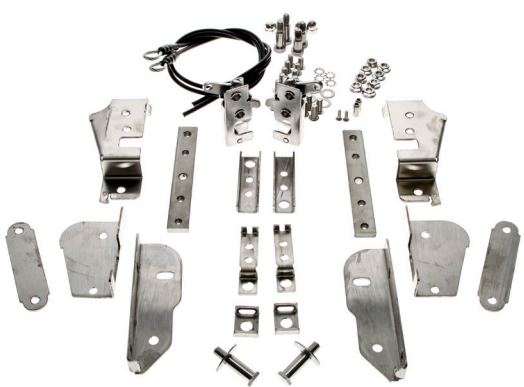

#	YEAR	DESCRIPTION	PART #
1	67-72	Hidden Tailgate Latch Set - Paint to Match	X927-4000-1S
2	67-72	Hidden Tailgate Latch Set - Stainless Hardware	X927-4000-2S
3	67-72	Hidden Tailgate Latch Set - Full Stainless	X927-4000-3S

WARNING: Cancer and Reproductive Harm - www.P65Warnings.ca.gov