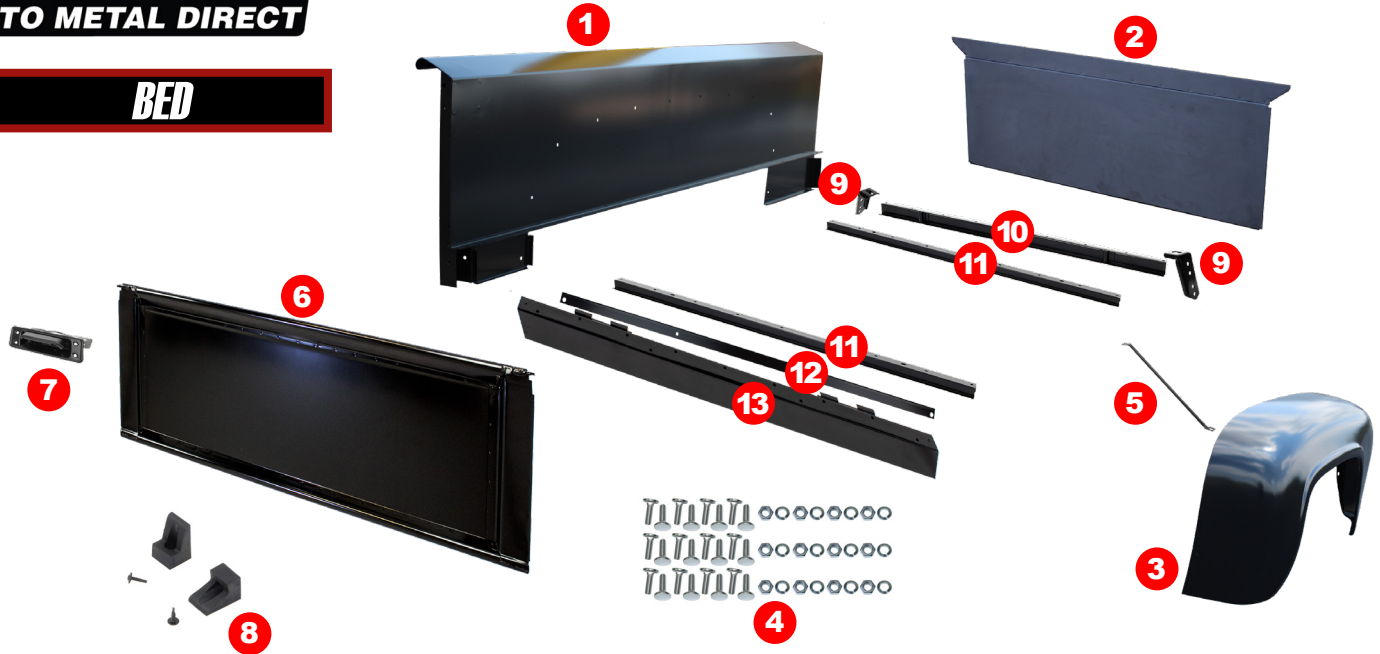

BED

#	YEAR	DESCRIPTION	PART #
1	61-66	Bedside - w/o Stake Pocket Holes - LH	721-4553-L
	61-66	Bedside - w/o Stake Pocket Holes - RH	721-4553-R
2	61-66	Front Bed Panel	715-4551
3	61-66	Rear Fender - LH	780-4553-L
	61-66	Rear Fender - RH	780-4553-R
4	61-66	Rear Fender Bolt Set - 72pcs - LH and RH	X780-4548-S
5	61-66	Rear Fender Brace	X781-4553-2
6	61-66	Tailgate - w/o FORD Logo	825-4553-1
7	64-66	Tailgate Handle Assembly - Stainless	927-4564
	64-66	Tailgate Handle Assembly - Paintable	927-4564-B
8	64-66	Tailgate Bumper Set - w/ Screws	U-KF4106A
9	61-66	Bed Cross Sill Bracket - Front - LH or RH	716-4548-12
10	61-66	Bed Cross Sill - Front	716-4561-1
11	61-66	Bed Cross Sill - Center	716-4561-2
12	61-66	Bed Cross Sill - Rear	716-4553-3
13	61-66	Bed Board End Cap - Polished Stainless	716-4553-4PS
	61-66	Bed Board End Cap - Stainless	716-4553-4SS
	61-66	Bed Board End Cap - Steel	717-4551-4

VISIT US ONLINE FOR THE MOST UP-TO-DATE PRICING AND SELECTION