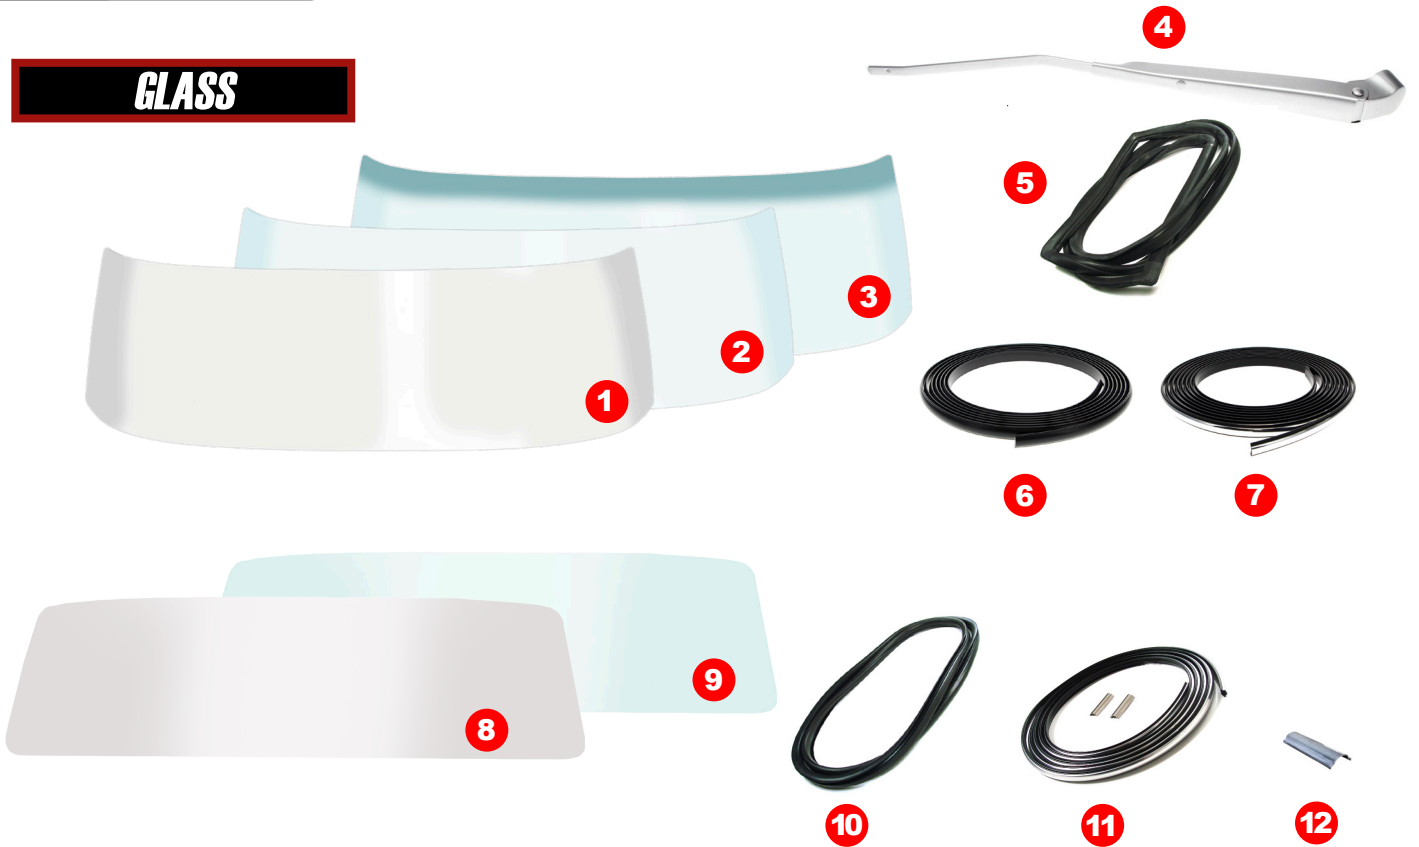

GLASS

13

14

15

16

#	YEAR	DESCRIPTION	PART #
1	73-79	Windshield - Clear	380-4567-C
2	73-79	Windshield - Green Tint	380-4567-T
3	73-79	Windshield - Green Tint - w/ Tint Band	380-4567-TB
4	73-79	Windshield Wiper Arm - Silver	X382-4573-1
5	73-79	Windshield Gasket - w/o Trim Groove	X384-4567-1
	73-76	Windshield Gasket - w/ Trim Groove	X384-4573-2
	77-79	Windshield Gasket - w/ Trim Groove	X384-4577-2
6	77-79	Windshield Gasket Lockstrip - Black	X385-4577-B
7	77-79	Windshield Gasket Lockstrip - Chrome	X385-4577-C
8	73-79	Back Glass - Clear	660-4573-C
9	73-79	Back Glass - Green Tint	660-4573-T
10	73-79	Rear Window Gasket - w/o Trim Groove	X661-4573-1
	77-79	Rear Window Gasket - w/ Trim Groove	X661-4577-2
11	77-79	Rear Window Glass Weatherstrip Lockstrip - Chrome	X661-4577-3C
12	77-79	Rear Window Lockstrip Joint Clip - Chrome	X661-4577-4C
13	73-79	Glass Seal Rope-In Tool	TOOL-1
14	73-79	Glass Gasket and Seal Install Ball End Hook Tool	TOOL-2
15	73-79	Weatherstrip Gasket and Seal Install Tool	TOOL-3
16	73-79	Lockstrip Into Glass Seal Tool	TOOL-4