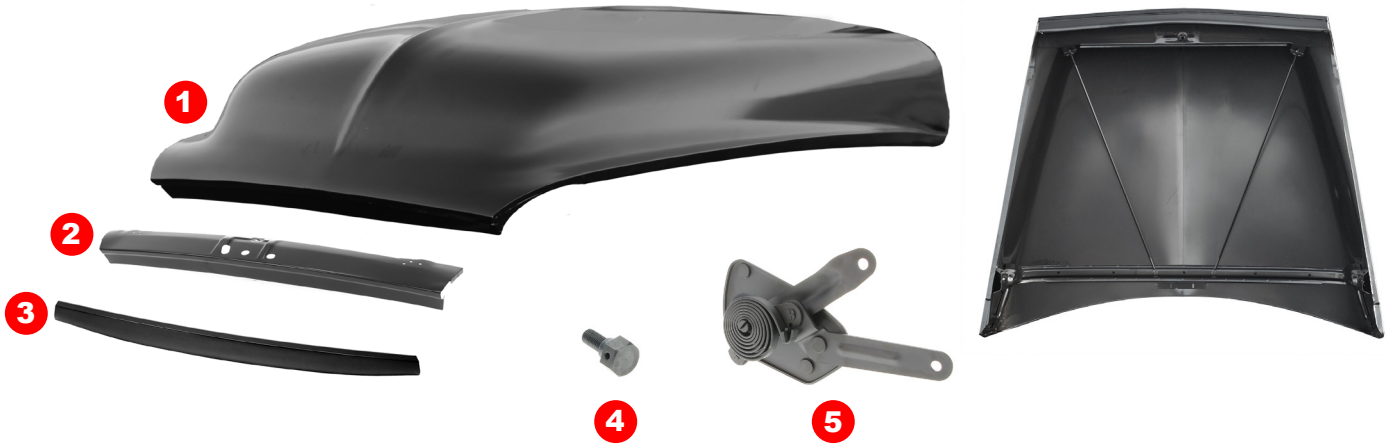

HOODS

#	YEAR	DESCRIPTION	PART #
1	53-56	Hood - OE Style	300-4553
2	53-56	Inner Hood Reinforcement	302-4553-1
3	53-56	Front Edge Repair Panel	302-4553-2
4	53-55	Hood Hinge Bolt	X310-4553-B
	56	Hood Hinge Bolt	X310-4556-B
5	53-55	Hood Hinge - w/ Spring - LH	X310-4553-L
	53-55	Hood Hinge - w/ Spring - RH	X310-4553-R
	56	Hood Hinge - w/ Spring - LH	X310-4556-L
	56	Hood Hinge - w/ Spring - RH	X310-4556-R