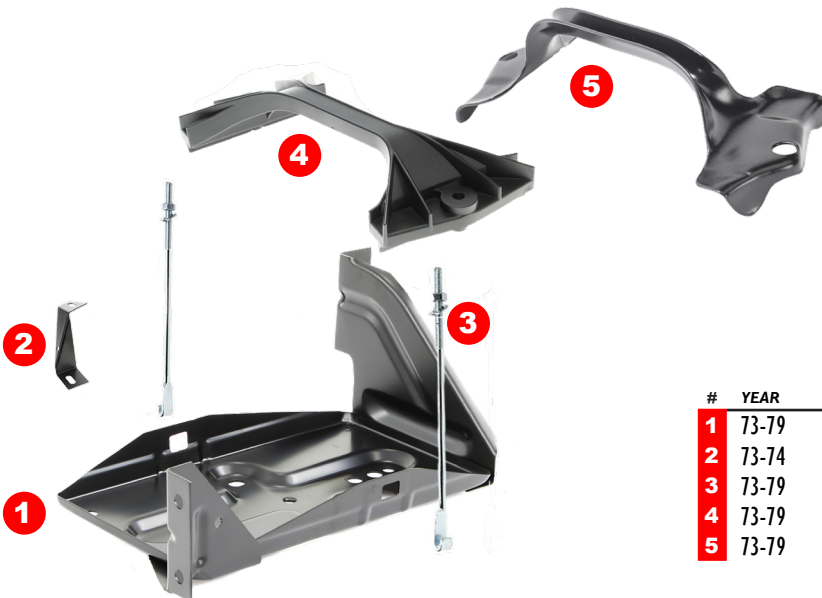

BATTERY

#	YEAR	DESCRIPTION	PART #
1	73-79	Battery Tray Assembly	340-4567
2	73-74	Battery Hold Down Side Bracket	341-4567
3	73-79	Battery Hold Down J-Bolt	341-4567-2
4	73-79	Battery Hold Down Clamp - Plastic	341-4573
5	73-79	Battery Hold Down Clamp - Steel	X341-4565-I