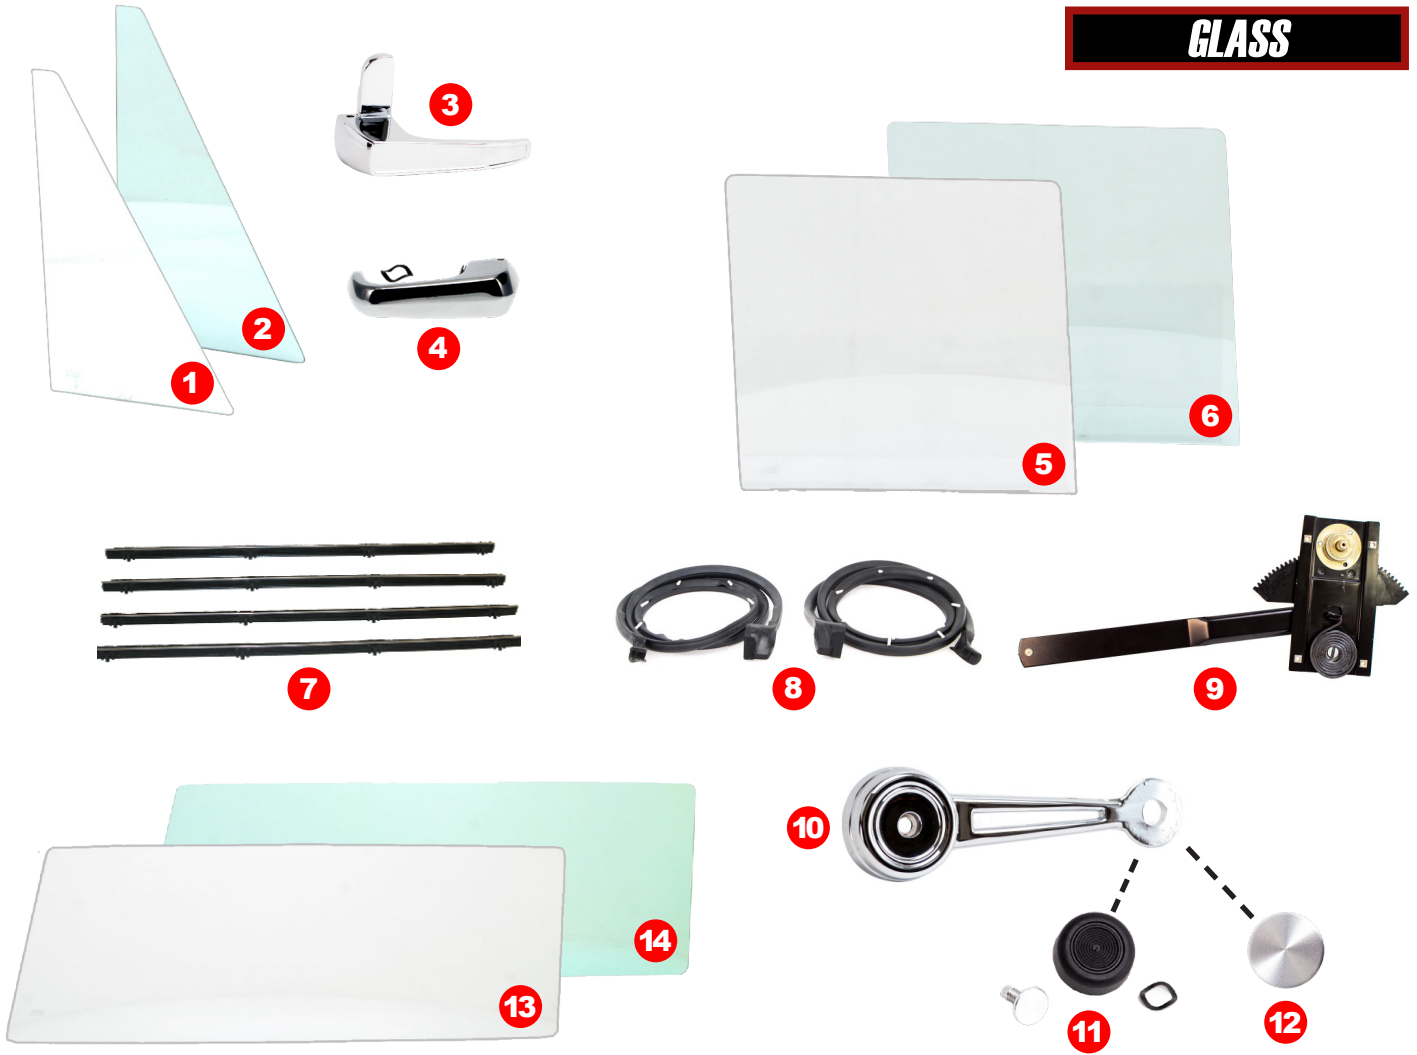

GLASS

VISIT US ONLINE FOR THE MOST
UP-TO-DATE PRICING AND SELECTION

#	YEAR	DESCRIPTION	PART #
1	66-77	Vent Glass - Clear	560-4666-C
2	66-77	Vent Glass - Green Tint	560-4666-T
3	66-67	Vent Window Handle - LH	X561-8066-L
	66-67	Vent Window Handle - RH	X561-8066-R
4	68-77	Vent Window Handle - LH	X561-8068-L
	68-77	Vent Window Handle - RH	X561-8068-R
5	66-77	Door Glass - Clear	550-4666-C
6	66-77	Door Glass - Green Tint	550-4666-T
7	66-77	Door Beltline Window Felt Set - 4pcs	U-KF2030
8	66-77	Lower Door Weatherstrip Seal Set - Pair	X580-4666-P
9	68-77	Window Regulator - Front - LH	X545-4668-L
	68-77	Window Regulator - Front - RH	X545-4668-R
10	68-77	Window Crank Handle - w/o Knob	X546-8068-68
11	68-77	Window Crank Handle - Black Knob	X546-8068-681A
12	68-77	Window Crank Handle Screw Cover - Brushed Aluminum	X546-8068-682
13	66-77	Quarter Window Glass - Clear	795-4666-C
14	66-77	Quarter Window Glass - Green Tint	795-4666-T
15	66-72	Quarter Window Weatherstrip Seal - w/o Trim Groove - LH	X794-4666-1L
	66-72	Quarter Window Weatherstrip Seal - w/o Trim Groove - RH	X794-4666-1R
	66-72	Quarter Window Weatherstrip Seal - w/ Trim Groove - LH	X794-4666-2L
	66-72	Quarter Window Weatherstrip Seal - w/ Trim Groove - RH	X794-4666-2R