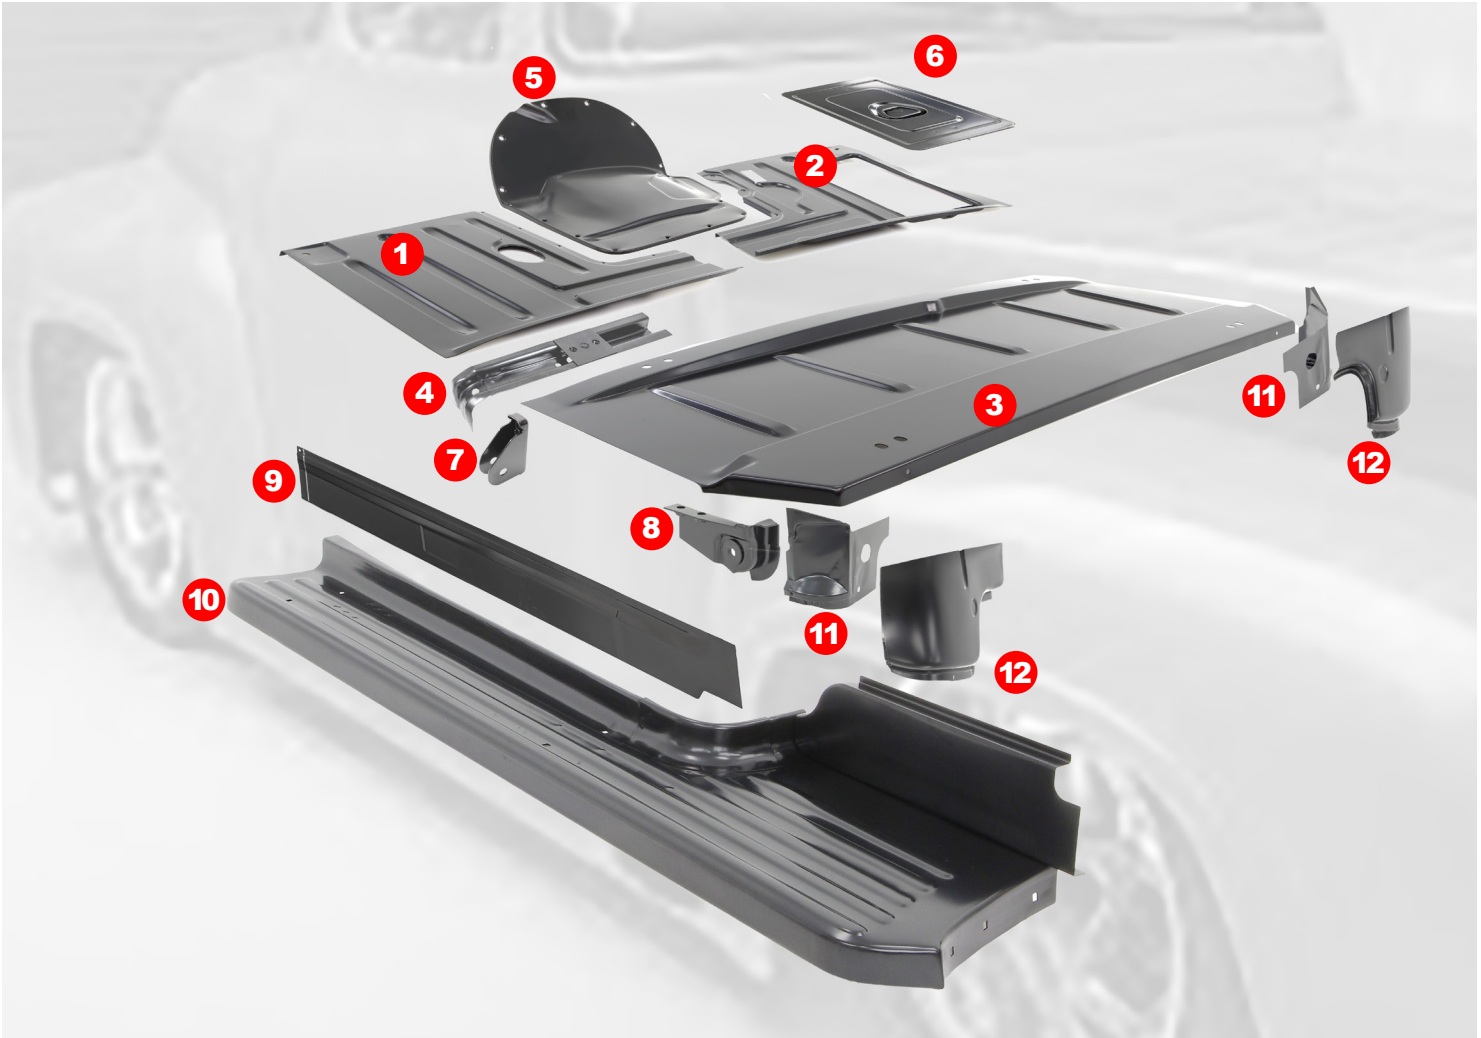

CAB

#	YEAR	DESCRIPTION	PART #
1	56	Floor Pan - LH	405-4556-L
2	56	Floor Pan - RH	405-4556-R
3	53-56	Cab Floor Section - Rear	410-4553-1
4	53-56	Floor Pan Brace	428-4553-1
5	53-56	Transmission Tunnel Hole Cover	415-4553-1
6	53-55	Battery Hole Cover - Locking	341-4553-2
	56	Battery Hole Cover - Locking	341-4548-1
7	53-56	Cab To Frame Arm Bracket	425-4548
8	53-56	Cab Mount Brace - Rear Bracket - LH	425-4553-L
	53-56	Cab Mount Brace - Rear Bracket - RH	425-4553-R
9	53-56	Outer Rocker Panels - LH	450-4553-L
	53-56	Outer Rocker Panels - RH	450-4553-R
10	53-56	Running Boards - Short Bed	435-4553-P
11	53-56	Inner Cab Corner - LH	X481-4553-L
	53-56	Inner Cab Corner - RH	X481-4553-R
12	53-56	Outer Cab Corner - LH	480-4553-L
	53-56	Outer Cab Corner - RH	480-4553-R