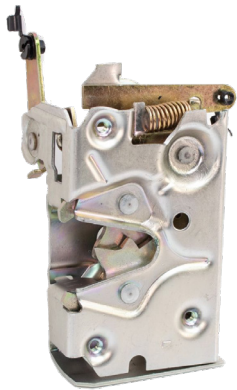

DOOR

**Door kit consists of: Door seals, beltlines and glass run channels. This kit is for the left and right front doors.