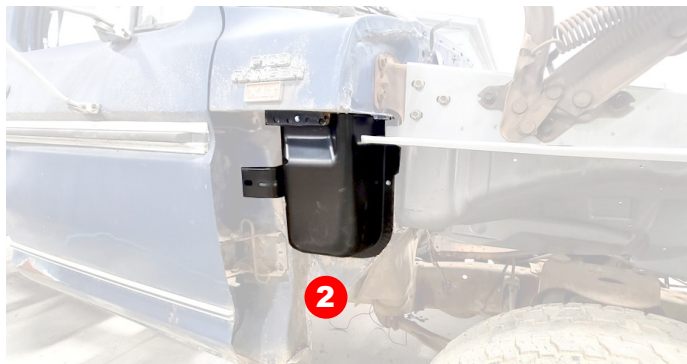

COWL

1

2

#	YEAR	DESCRIPTION	PART #
1	78-79	Cowl Side Air Vent Panel - LH	376-4573-L
2	78-79	Cowl Side Air Vent Panel - RH	376-4573-R