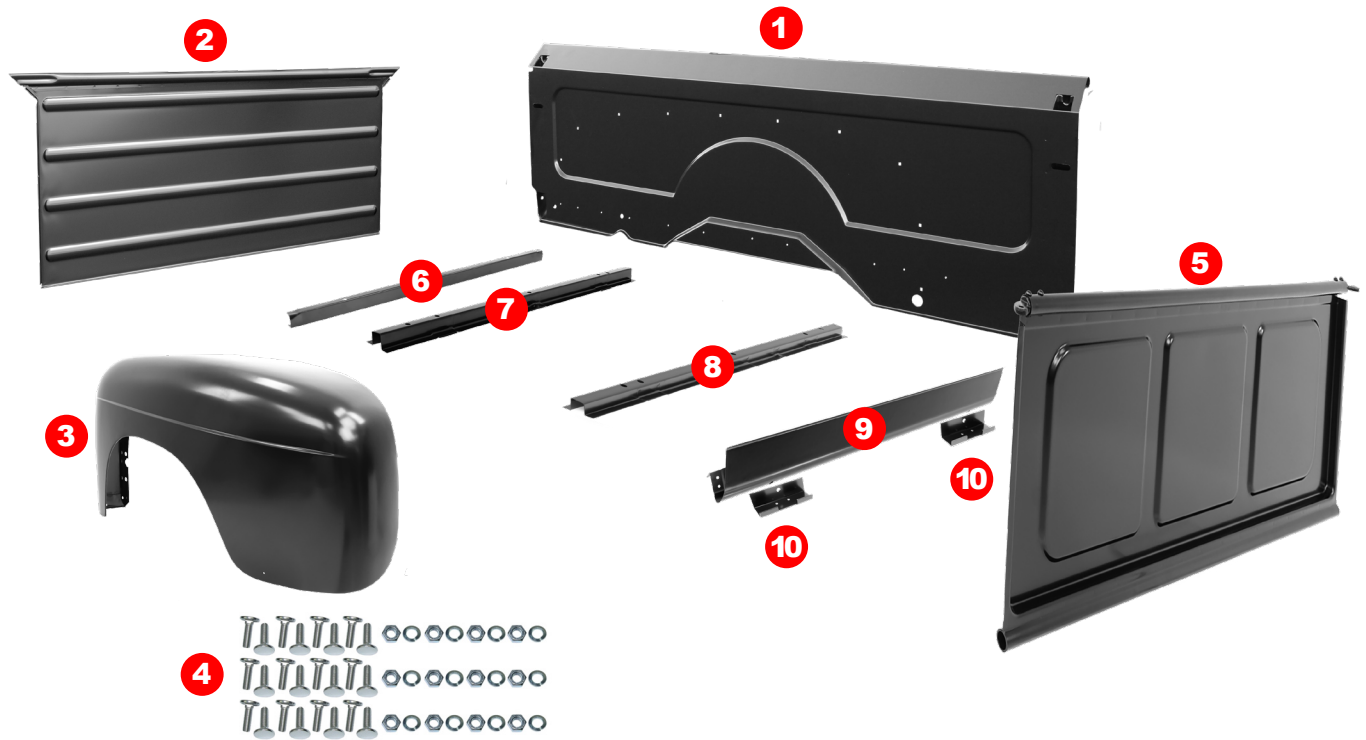

'48-'50 BED

#	YEAR	DESCRIPTION	PART #
1	48-50	Bedside - OE Style - LH	721-4548-L
	48-50	Bedside - OE Style - RH	721-4548-R
2	48-50	Front Bed Panel	715-4548
3	48-50	Rear Fender - LH	780-4548-L
	48-50	Rear Fender - RH	780-4548-R
4	48-52	Rear Fender Bolt Set - 72pcs - LH and RH	X780-4548-S
5	48-50	Tailgate - Plain	925-4548-1
6	48-50	Bed Cross Sill - Front	716-4548-1
7	48-50	Bed Cross Sill - Center Front	716-4548-2
8	48-50	Bed Cross Sill - Center Rear	716-4548-21
9	48-50	Bed Cross Sill - Rear	716-4548-3
10	48-50	Bed Cross Sill Bracket - Rear - Pair	716-4548-4P