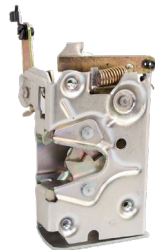

DOOR

5

**Door kit consists of: Door seals, beltlines and glass run channels. This kit is for the left and right front doors.

#	YEAR	DESCRIPTION	PART #
1	73-79	Door Shell - LH	X500-4573-L
2	73-79	Door Shell - RH	X500-4573-R
3	73-79	Outside Door Handle - LH	X530-4573-L
	73-79	Outside Door Handle - RH	X530-4573-R
4	73-79	Inside Door Handle - Front - LH	X540-4573-L
	73-79	Inside Door Handle - Front - RH	X540-4573-R
5	73-79	Door Latch - LH	X535-8571-L
	73-79	Door Latch - RH	X535-8571-R
6	73-79	Door Latch Control - LH	X535-4573-L
	73-79	Door Latch Control - RH	X535-4573-R
7	73-74	Door Lock Knobs - Chrome - Pair	X536-8068-P
8	73-79	Front Door Seal Set - 10pcs	X580-4573-IS
9	73-79	Door Weatherstrip Seal Set - Pair	G-DWP211073
10	73-79	Door Beltline Window Felts - 4pcs	582-4573-IS