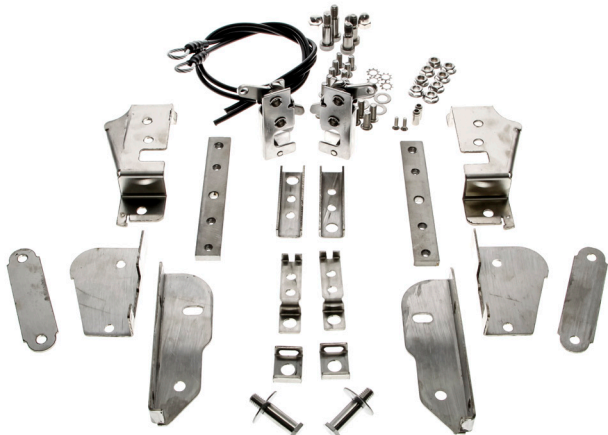

#	YEAR	DESCRIPTION	PART #
17	61-66	Glass Seal Rope-In Tool	TOOL-1
18	61-66	Ball End Hook Tool for Glass Gasket and Seal Installation	TOOL-2
19	61-66	Weatherstrip Gasket and Seal Installation and Removal Stick	TOOL-3

VISIT US ONLINE FOR THE MOST UP-TO-DATE PRICING AND SELECTION

#	YEAR	DESCRIPTION	PART #
1	53-56	Hidden Tailgate Latch Set - Paint to Match	X927-4000-1S
2	53-56	Hidden Tailgate Latch Set - Stainless Hardware	X927-4000-2S
3	53-56	Hidden Tailgate Latch Set - Full Stainless	X927-4000-3S