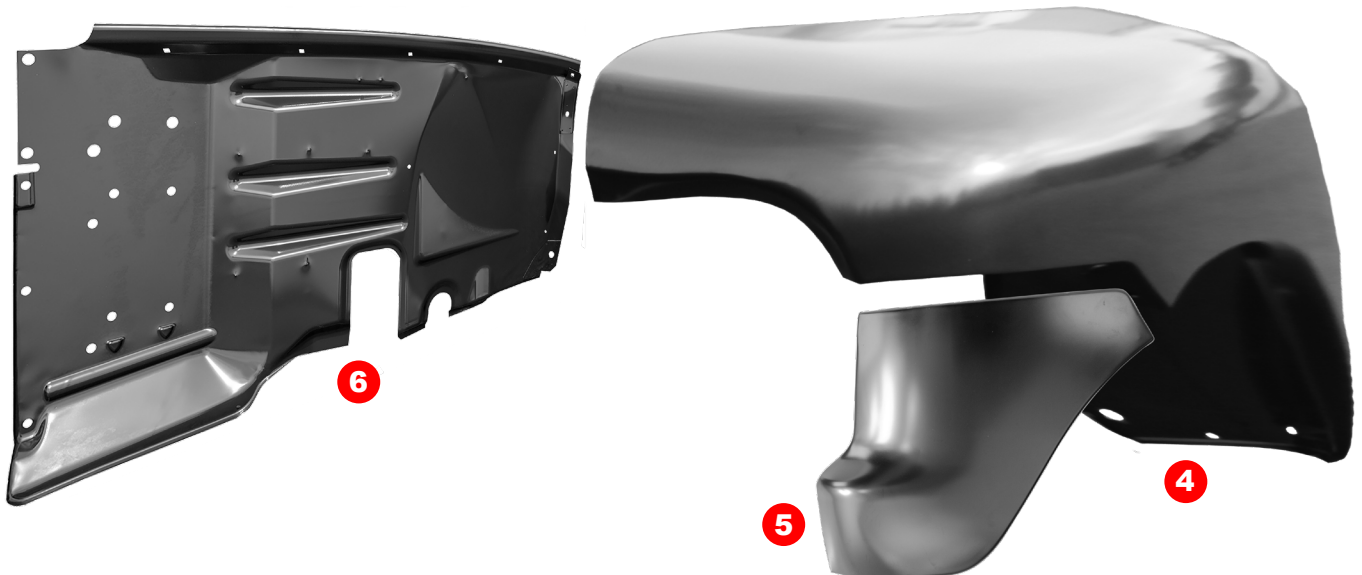

#	YEAR	DESCRIPTION	PART #
4	51-52	Front Fender - LH	200-4551-L
	51-52	Front Fender - RH	200-4551-R
5	51-52	Fender Extension - LH	210-4551-L
	51-52	Fender Extension - RH	210-4551-R
6	51-52	Inner Fender - LH	250-4551-L
	51-52	Inner Fender - RH	250-4551-R