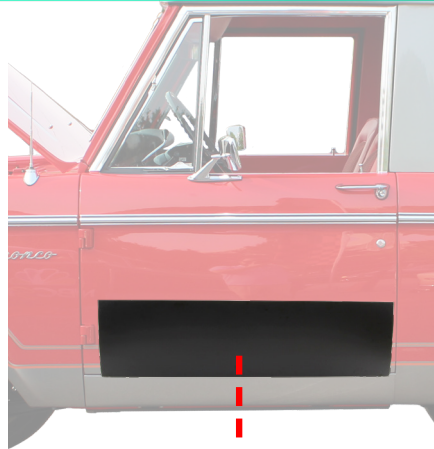

DOOR

**This set includes all of the necessary components to replace the window channels on both the driver and passenger side front doors.

#	YEAR	DESCRIPTION	PART #
1	66-77	Upper Door Frame - LH	501-4666-L
1	66-77	Upper Door Frame - RH	501-4666-R
1	66-77	Lower Door Skin	516-4666
2	66-77	Door Latch Assembly - LH	X535-8462-L
2	66-77	Door Latch Assembly - RH	X535-8462-R
3	66-67	Door Striker Set - w/ Shim & Screws	X752-8462-S
3	68-77	Door Striker Set - w/ Shim & Screws	X752-8965-S
4	66-77	Outside Door Handle - LH	X530-4666-L
4	66-77	Outside Door Handle - RH	X530-4666-R
5	67	Inside Door Handle - LH or RH	X540-4567
6	66-67	Door Lock Knobs - Chrome - Pair	X536-8065-P
6	68-74	Door Lock Knobs - Chrome - Pair	X536-8068-P
7	68-77	Inside Front Door Handle Cup - Black	X540-4568-I
7	68-77	Inside Front Door Handle Cup - Ginger	X540-4571-I
8	68-77	Inside Door Handle - Front - LH	X540-4568-L
8	68-77	Inside Door Handle - Front - RH	X540-4568-R
9	67	Inside Door Handle Remote - LH	X540-8565-IL
9	67	Inside Door Handle Remote - RH	X540-8565-IR
10	66-77	Liftgate Seal	U-F4105
11	66-77	Door Glass Top Run Channels - Pair	U-KF1009U
12	66-77	Front Door Window Channel Set - w/ Brackets - 8pcs	U-KF1020