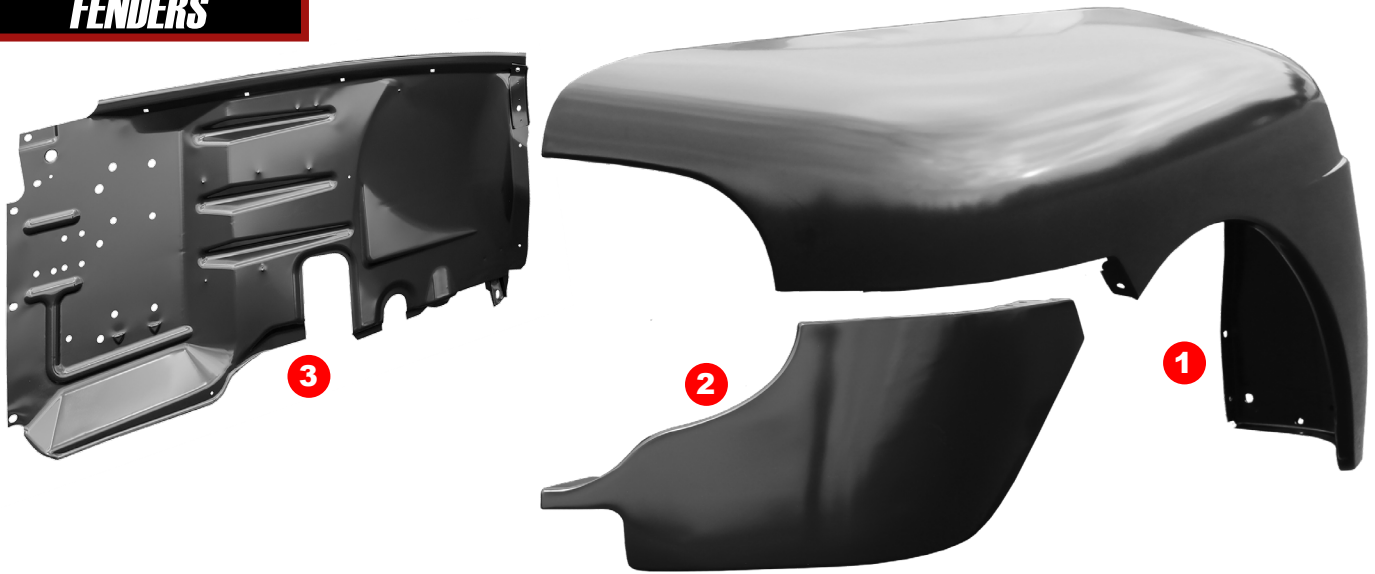

FENDERS

#	YEAR	DESCRIPTION	PART #
1	48-50	Front Fender - LH	200-4548-L
	48-50	Front Fender - RH	200-4548-R
2	48-50	Fender Extension - LH	210-4548-L
	48-50	Fender Extension - RH	210-4548-R
3	48-50	Inner Fender - LH	250-4548-L
	48-50	Inner Fender - RH	250-4548-R